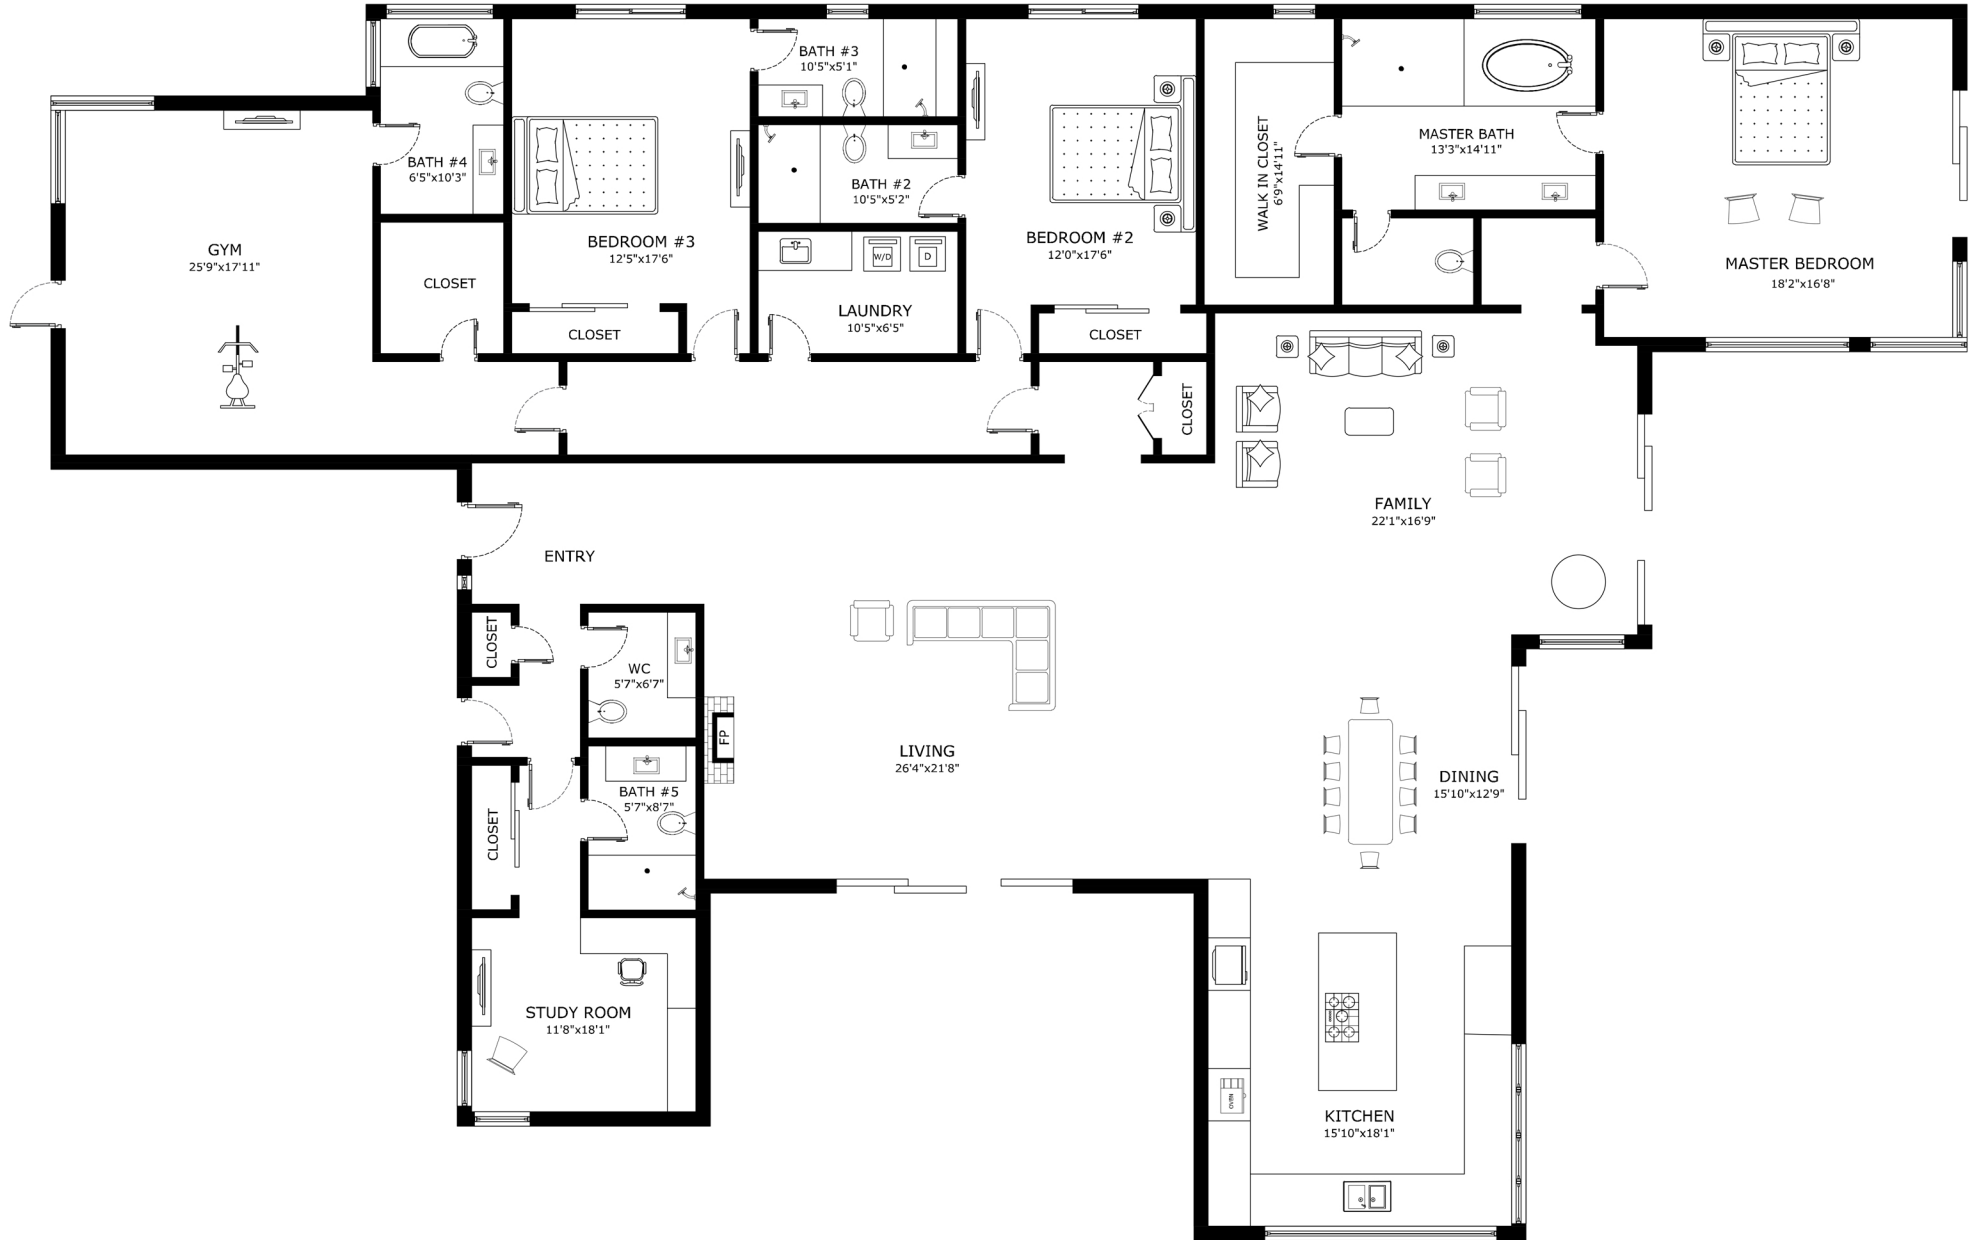

ADDRESS: 318 Bellino Dr, Los Angeles, CA, 90272.

# MAIN LEVEL

\*This floor plan is for illustration purposes only and is not intended to provide precise layout or measurements of the home. Potential buyers should investigate these issues to their own satisfaction.\*