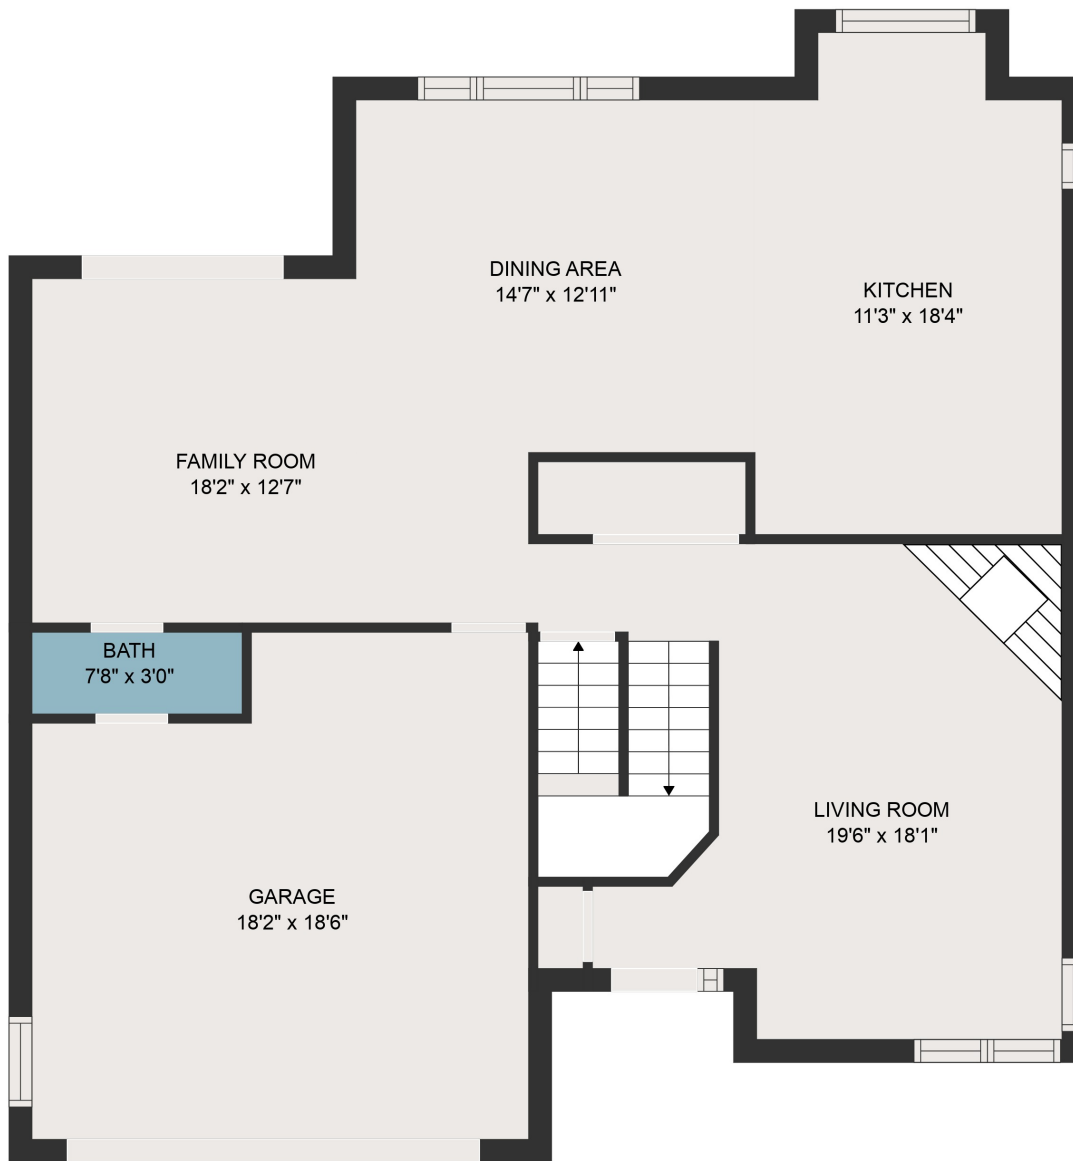

FLOOR 2

FLOOR 3

FLOOR 1

GROSS INTERNAL AREA
 FLOOR 1: 699 sq. ft, FLOOR 2: 953 sq. ft
 FLOOR 3: 664 sq. ft, EXCLUDED AREAS:
 GARAGE: 310 sq. ft
 TOTAL: 2316 sq. ft

MEASUREMENTS ARE DEEMED HIGHLY RELIABLE BUT NOT GUARANTEED.

GROSS INTERNAL AREA

FLOOR 1: 699 sq. ft, FLOOR 2: 953 sq. ft

FLOOR 3: 664 sq. ft, EXCLUDED AREAS:

GARAGE: 310 sq. ft

TOTAL: 2316 sq. ft

MEASUREMENTS ARE DEEMED HIGHLY RELIABLE BUT NOT GUARANTEED.

GROSS INTERNAL AREA
FLOOR 1: 699 sq. ft, FLOOR 2: 953 sq. ft
FLOOR 3: 664 sq. ft, EXCLUDED AREAS:
GARAGE: 310 sq. ft
TOTAL: 2316 sq. ft

MEASUREMENTS ARE DEEMED HIGHLY RELIABLE BUT NOT GUARANTEED.

GROSS INTERNAL AREA

FLOOR 1: 699 sq. ft, FLOOR 2: 953 sq. ft

FLOOR 3: 664 sq. ft, EXCLUDED AREAS:

GARAGE: 310 sq. ft

TOTAL: 2316 sq. ft

MEASUREMENTS ARE DEEMED HIGHLY RELIABLE BUT NOT GUARANTEED.