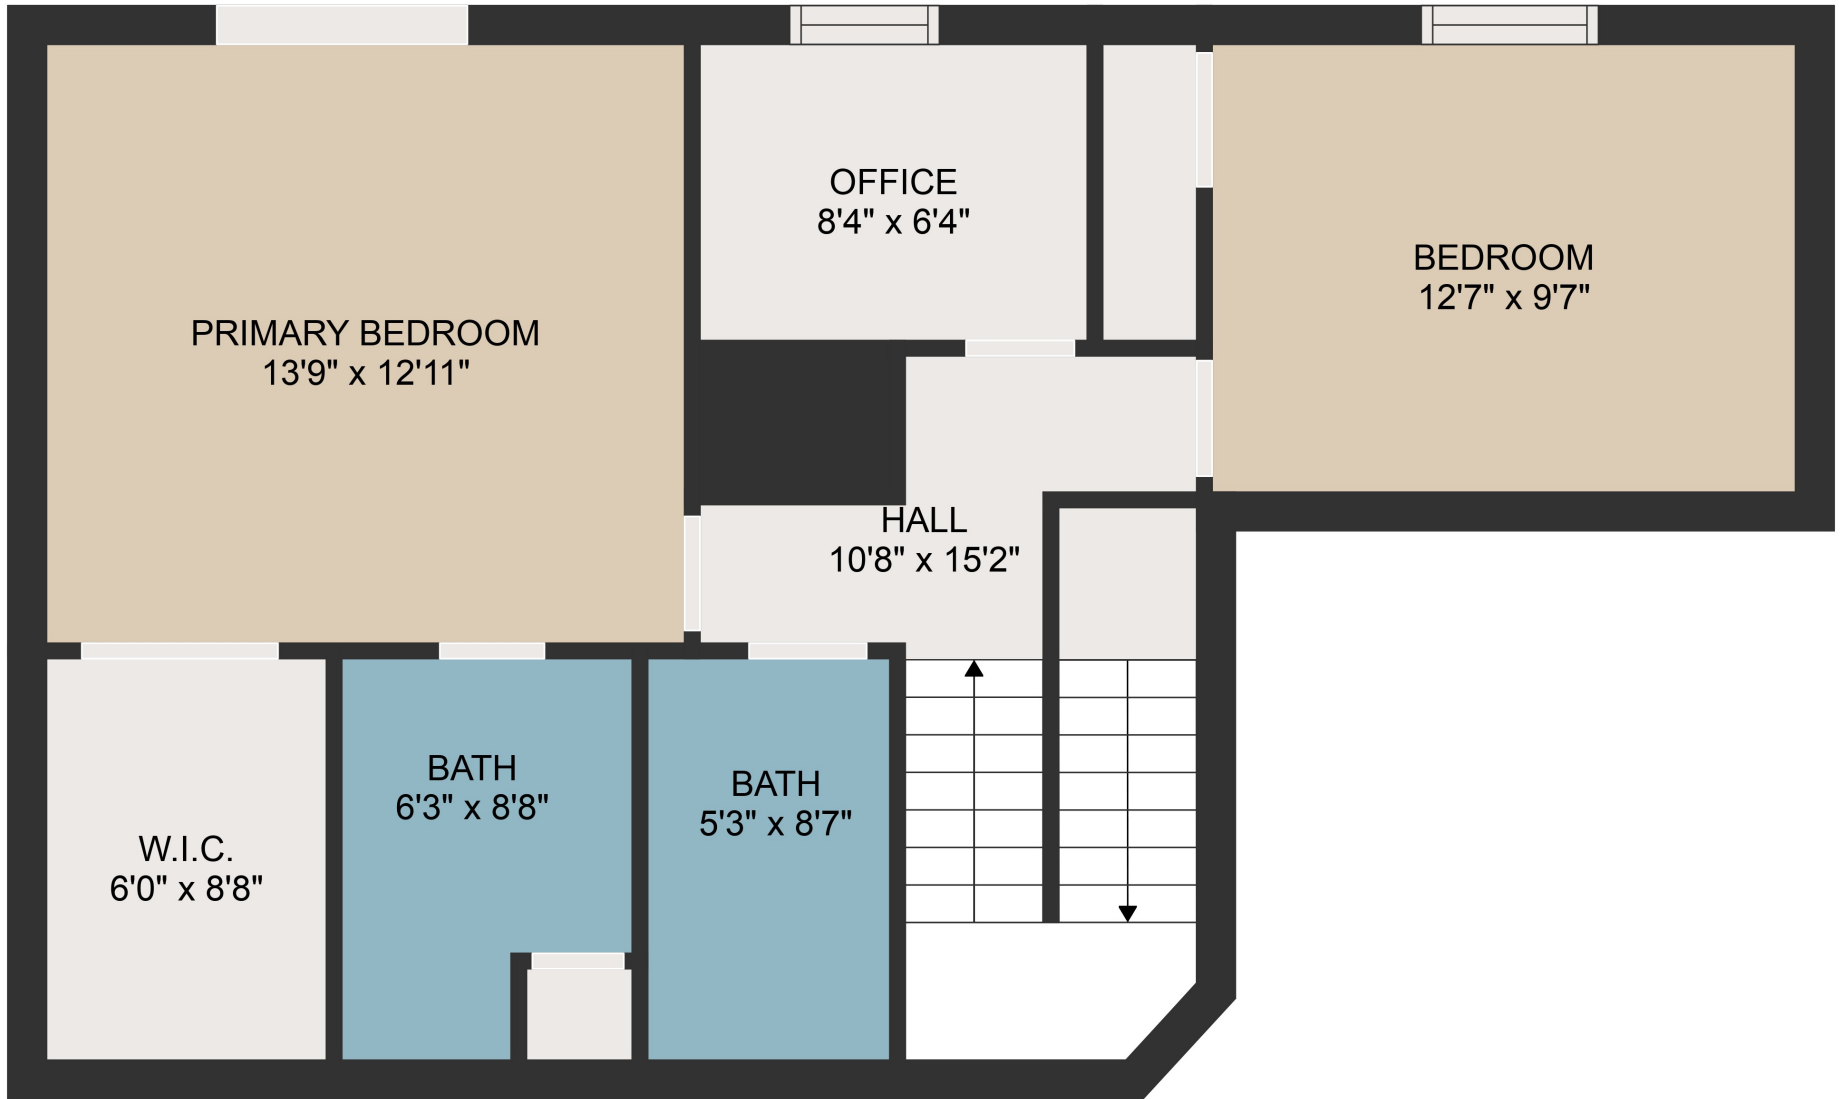

FLOOR 2

FLOOR 3

FLOOR 1

GROSS INTERNAL AREA
 FLOOR 1: 699 sq. ft, FLOOR 2: 953 sq. ft
 FLOOR 3: 664 sq. ft, EXCLUDED AREAS:
 GARAGE: 310 sq. ft
 TOTAL: 2316 sq. ft

MEASUREMENTS ARE DEEMED HIGHLY RELIABLE BUT NOT GUARANTEED.

GROSS INTERNAL AREA

FLOOR 1: 699 sq. ft, FLOOR 2: 953 sq. ft

FLOOR 3: 664 sq. ft, EXCLUDED AREAS:

GARAGE: 310 sq. ft

TOTAL: 2316 sq. ft

MEASUREMENTS ARE DEEMED HIGHLY RELIABLE BUT NOT GUARANTEED.

GROSS INTERNAL AREA
FLOOR 1: 699 sq. ft, FLOOR 2: 953 sq. ft
FLOOR 3: 664 sq. ft, EXCLUDED AREAS:
GARAGE: 310 sq. ft
TOTAL: 2316 sq. ft

MEASUREMENTS ARE DEEMED HIGHLY RELIABLE BUT NOT GUARANTEED.

GROSS INTERNAL AREA

FLOOR 1: 699 sq. ft, FLOOR 2: 953 sq. ft

FLOOR 3: 664 sq. ft, EXCLUDED AREAS:

GARAGE: 310 sq. ft

TOTAL: 2316 sq. ft

MEASUREMENTS ARE DEEMED HIGHLY RELIABLE BUT NOT GUARANTEED.