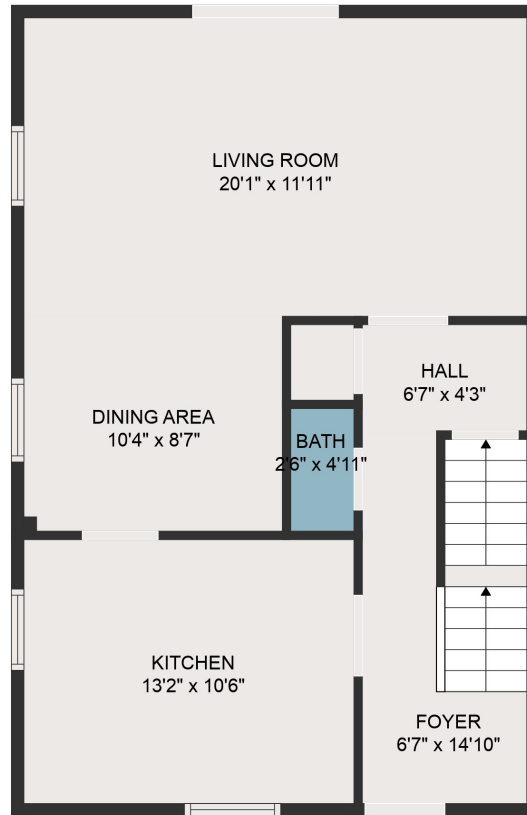

FLOOR 1

FLOOR 2

FLOOR 3

**TOTAL: 1785 sq. ft**

Below Ground: 477 sq. ft, FLOOR 2: 628 sq. ft, FLOOR 3: 680 sq. ft  
 EXCLUDED AREAS: UNDEFINED: 43 sq. ft, ELECTRICAL ROOM: 107 sq. ft

MEASUREMENTS ARE DEEMED HIGHLY RELIABLE BUT NOT GUARANTEED.

**TOTAL: 1785 sq. ft**

Below Ground: 477 sq. ft, FLOOR 2: 628 sq. ft, FLOOR 3: 680 sq. ft  
EXCLUDED AREAS: UNDEFINED: 43 sq. ft, ELECTRICAL ROOM: 107 sq. ft

MEASUREMENTS ARE DEEMED HIGHLY RELIABLE BUT NOT GUARANTEED.