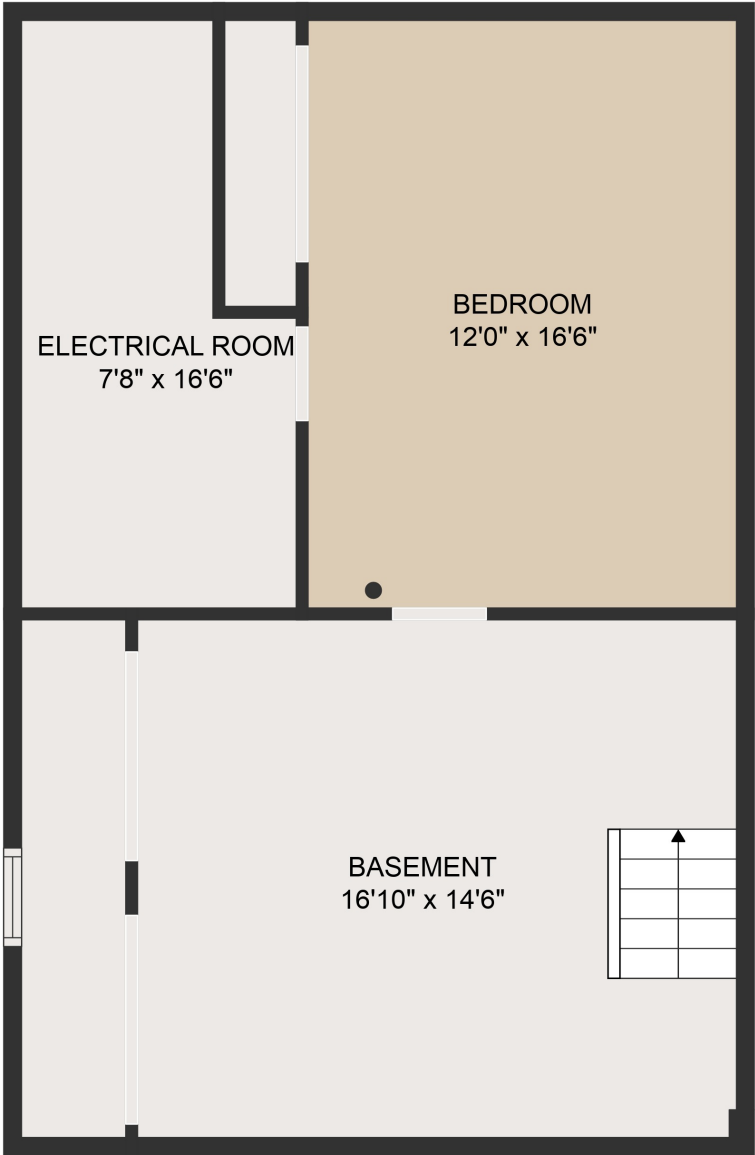

TOTAL: 1785 sq. ft

Below Ground: 477 sq. ft, FLOOR 2: 628 sq. ft, FLOOR 3: 680 sq. ft
EXCLUDED AREAS: UNDEFINED: 43 sq. ft, ELECTRICAL ROOM: 107 sq. ft