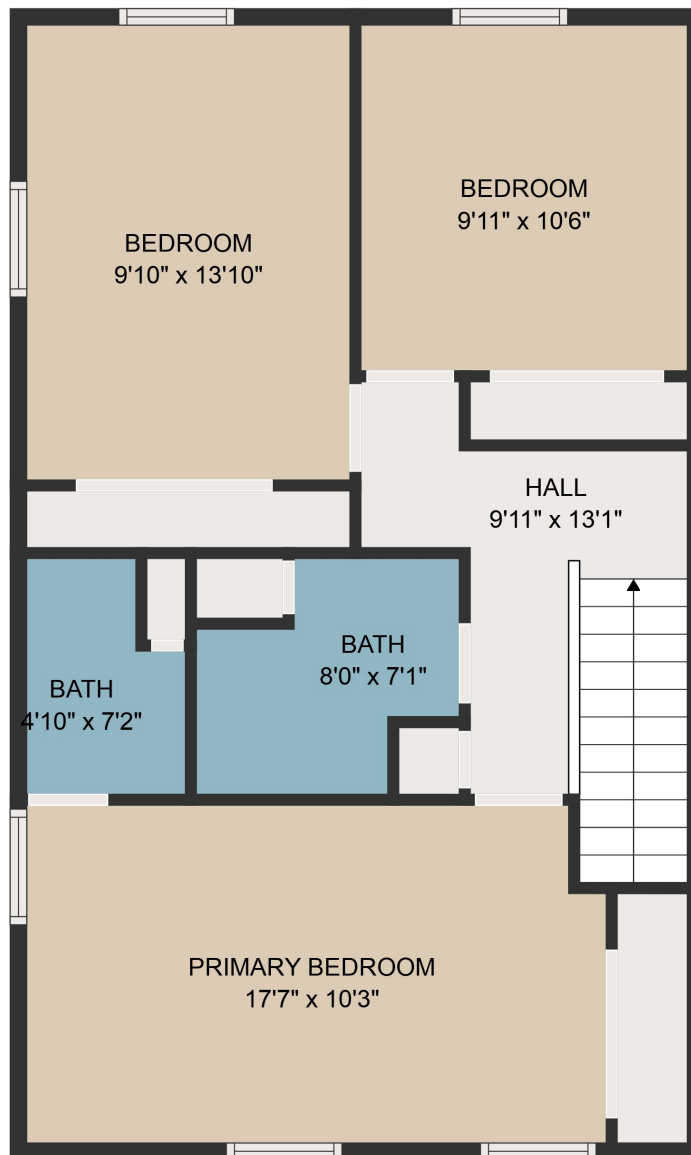

FLOOR 1

FLOOR 2

FLOOR 3

**TOTAL: 1785 sq. ft**

Below Ground: 477 sq. ft, FLOOR 2: 628 sq. ft, FLOOR 3: 680 sq. ft  
 EXCLUDED AREAS: UNDEFINED: 43 sq. ft, ELECTRICAL ROOM: 107 sq. ft

MEASUREMENTS ARE DEEMED HIGHLY RELIABLE BUT NOT GUARANTEED.

**TOTAL: 1785 sq. ft**

Below Ground: 477 sq. ft, FLOOR 2: 628 sq. ft, FLOOR 3: 680 sq. ft  
EXCLUDED AREAS: UNDEFINED: 43 sq. ft, ELECTRICAL ROOM: 107 sq. ft

MEASUREMENTS ARE DEEMED HIGHLY RELIABLE BUT NOT GUARANTEED.