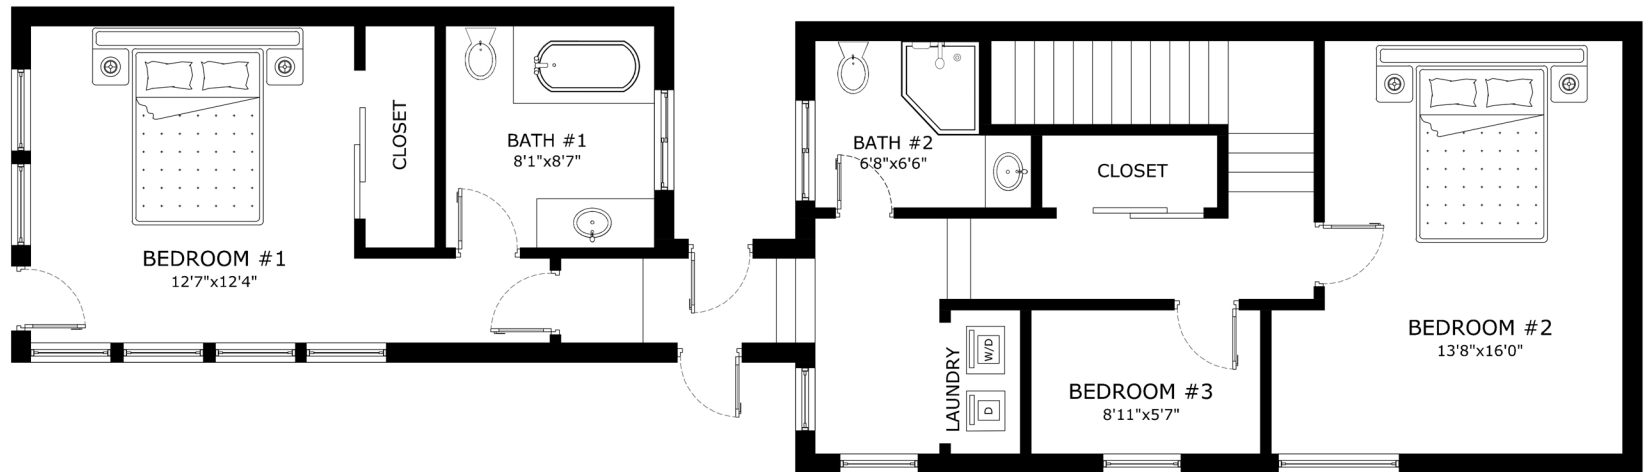

ADDRESS: 1361 Filbert St., San Francisco, CA 94109.

AREA:
Main Level=2290 Sq.Ft
Lower Level=2290 Sq.Ft
Total Area=2290 Sq.Ft

MAIN LEVEL

LOWER LEVEL

'This floor plan is for illustration purposes only and is not intended to provide precise layout or measurements of the home. Potential buyers should investigate these issues to their own satisfaction.'