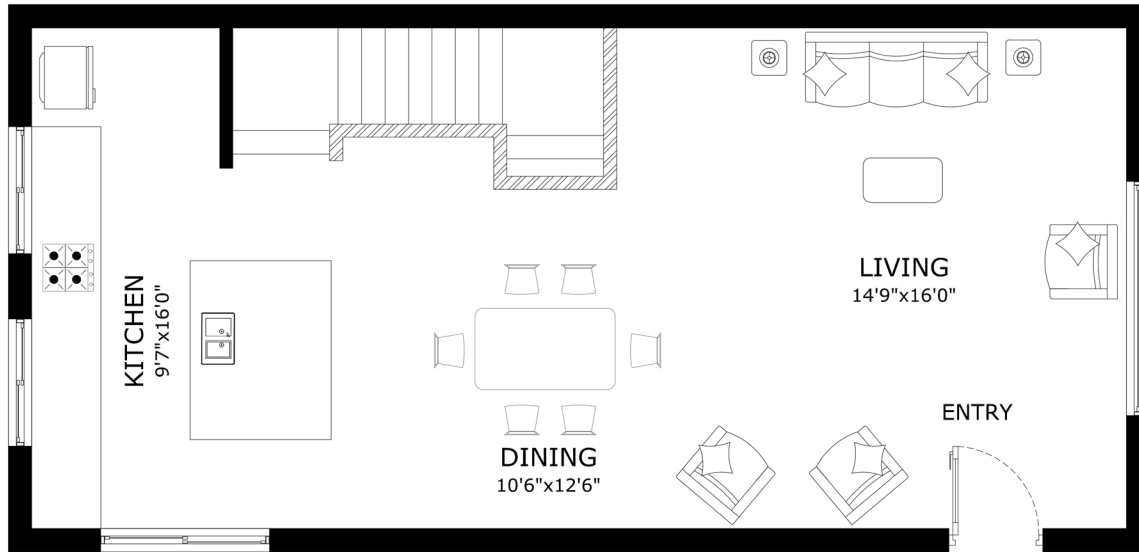

ADDRESS: 1361 Filbert St., San Francisco, CA 94109.

AREA:
Main Level=2290 Sq.Ft
Lower Level=2290 Sq.Ft
Total Area=2290 Sq.Ft

MAIN LEVEL

LOWER LEVEL

'This floor plan is for illustration purposes only and is not intended to provide precise layout or measurements of the home. Potential buyers should investigate these issues to their own satisfaction.'