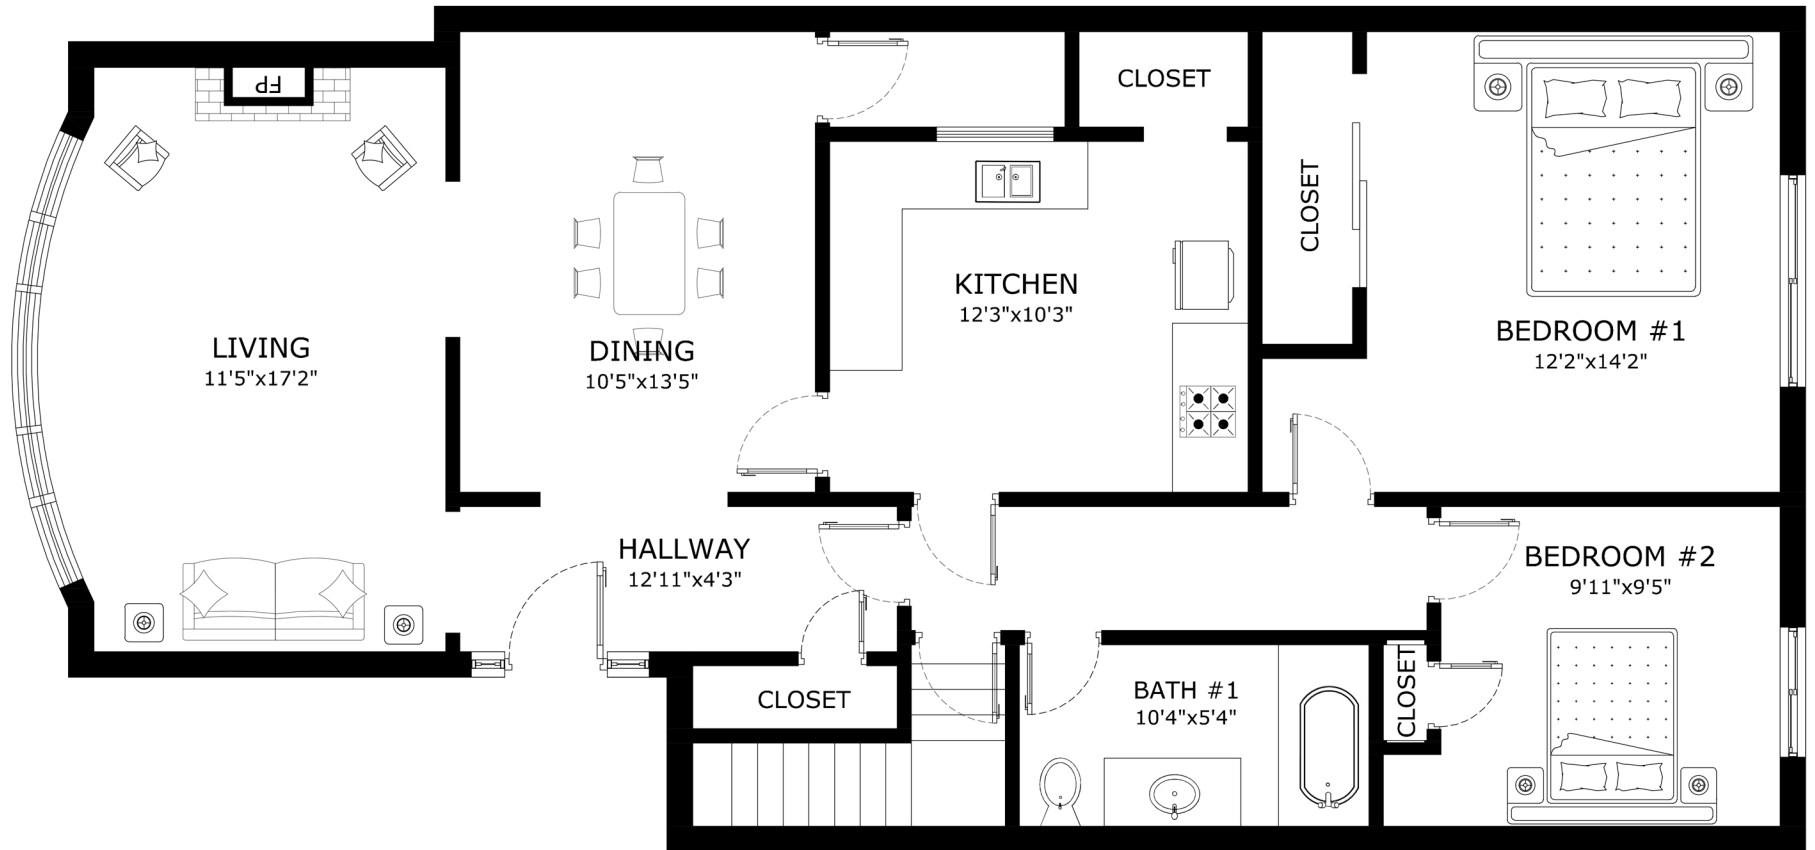

ADDRESS: 230 Hale St., San Francisco, CA 94134 USA.

MAIN LEVEL

'This floor plan is for illustration purposes only and is not intended to provide precise layout or measurements of the home. Potential buyers should investigate these issues to their own satisfaction.'