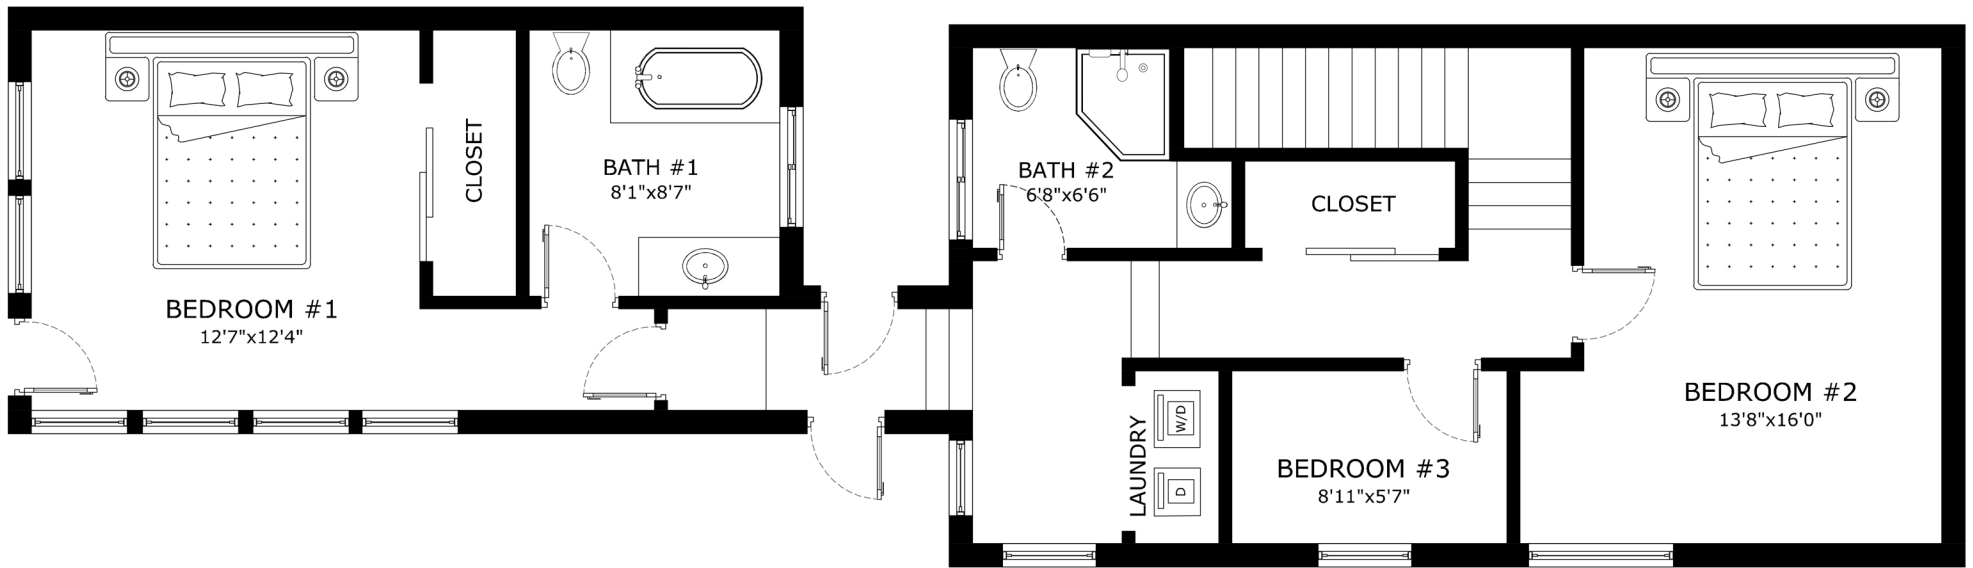

ADDRESS: 1361 Filbert St., San Francisco, CA 94109.

AREA:

Main Level=2290 Sq.Ft
Lower Level=2290 Sq.Ft

LOWER LEVEL

Total Area=2290 Sq.Ft

'This floor plan is for illustration purposes only and is not intended to provide precise layout or measurements of the home. Potential buyers should investigate these issues to their own satisfaction.'