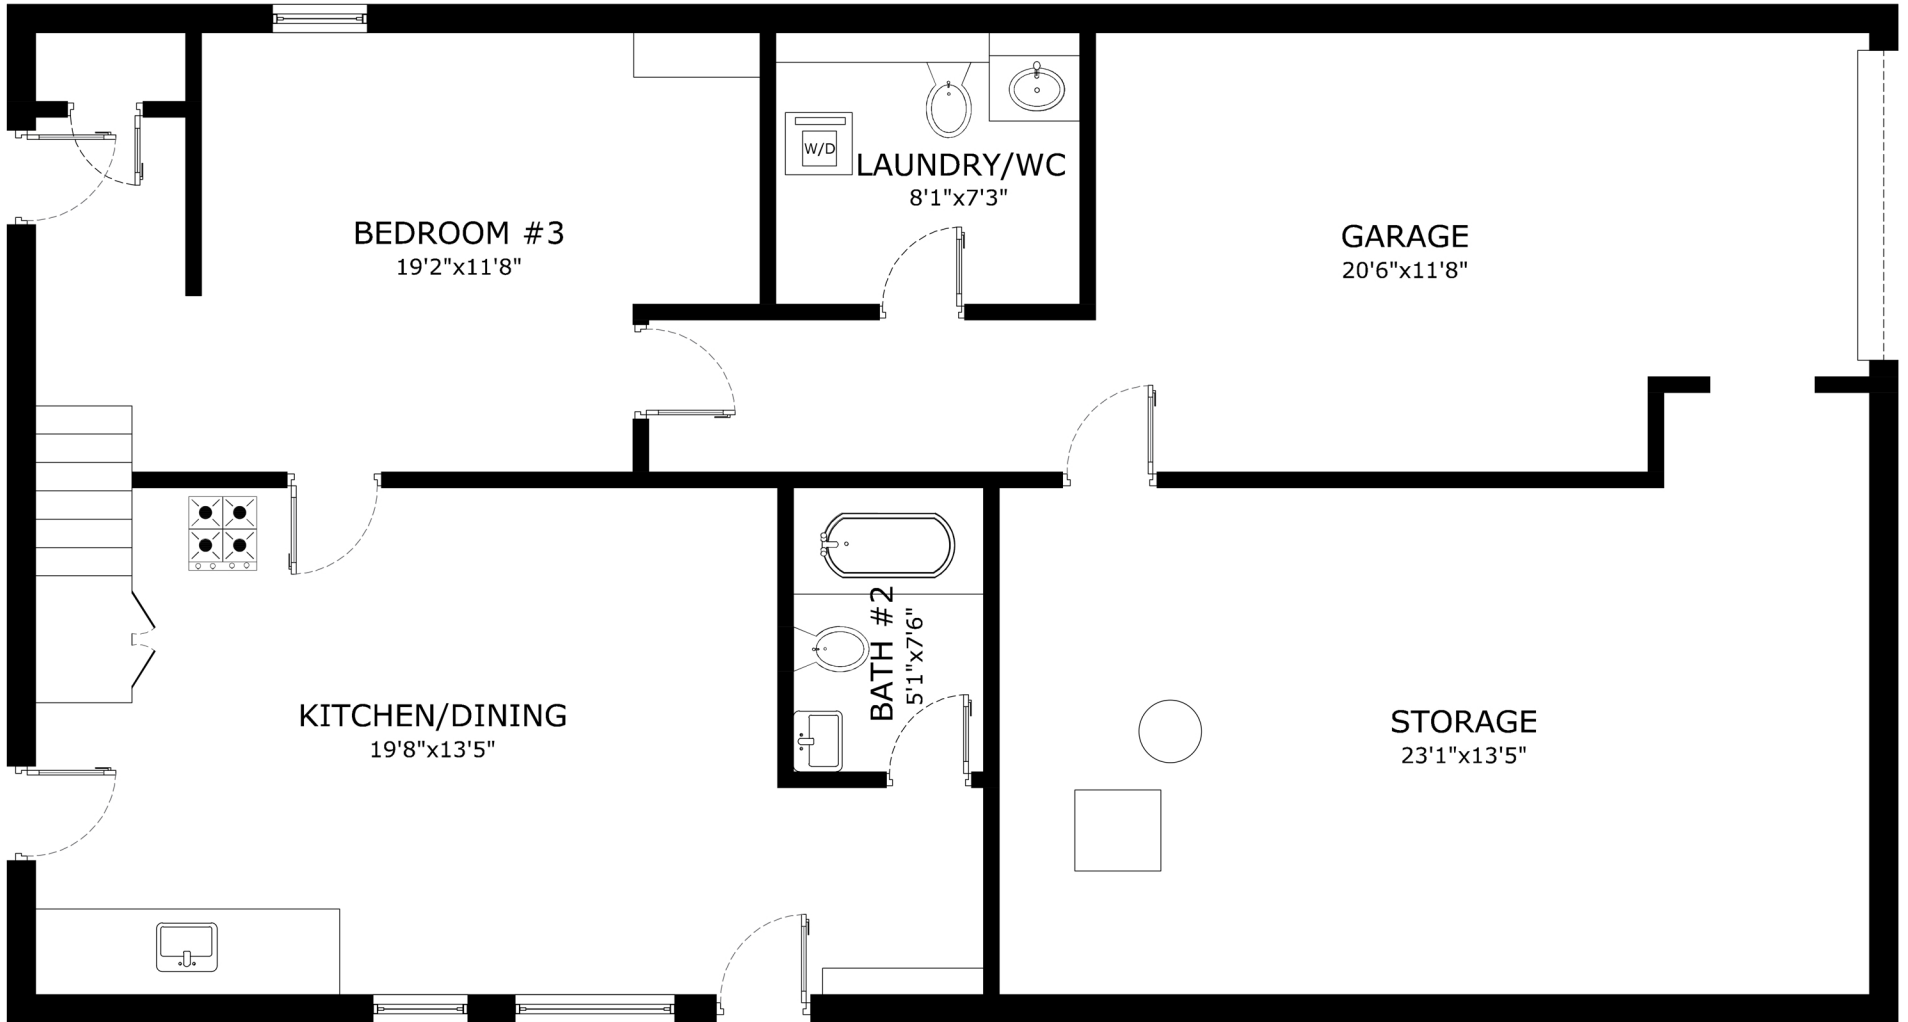

ADDRESS: 5421 Adeline Street Oakland, California 94608.

LOWER LEVEL

'This floor plan is for illustration purposes only and is not intended to provide precise layout or measurements of the home. Potential buyers should investigate these issues to their own satisfaction.'