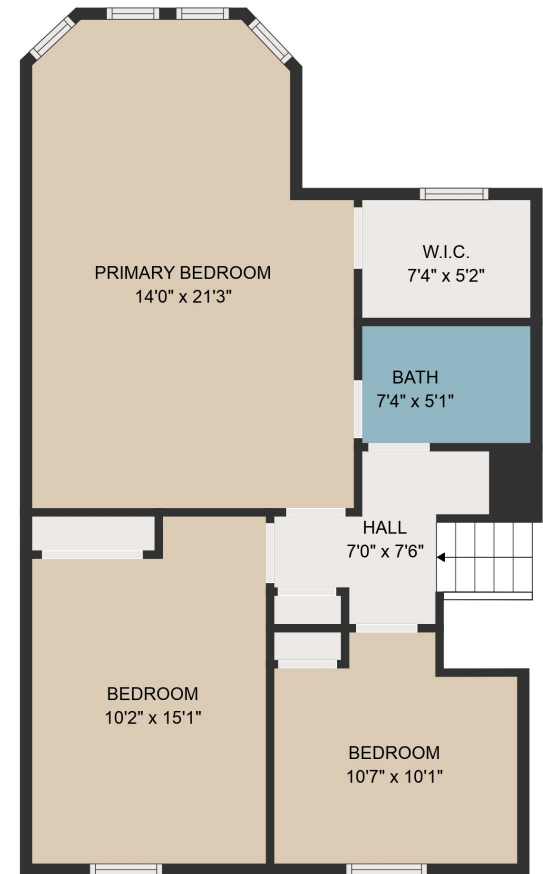

FLOOR 1

FLOOR 2

FLOOR 3

GROSS INTERNAL AREA  
 FLOOR 1: 606 sq. ft, FLOOR 2: 496 sq. ft  
 FLOOR 3: 677 sq. ft  
 TOTAL: 1779 sq. ft  
 MEASUREMENTS ARE DEEMED HIGHLY RELIABLE BUT NOT GUARANTEED.

GROSS INTERNAL AREA  
FLOOR 1: 606 sq. ft, FLOOR 2: 496 sq. ft  
FLOOR 3: 677 sq. ft  
TOTAL: 1779 sq. ft

MEASUREMENTS ARE DEEMED HIGHLY RELIABLE BUT NOT GUARANTEED.

KITCHEN  
11'1" x 11'8"

DINING AREA  
7'10" x 11'9"

LIVING ROOM  
23'1" x 12'9"

GROSS INTERNAL AREA

FLOOR 1: 606 sq. ft, FLOOR 2: 496 sq. ft

FLOOR 3: 677 sq. ft

TOTAL: 1779 sq. ft

MEASUREMENTS ARE DEEMED HIGHLY RELIABLE BUT NOT GUARANTEED.

BEDROOM  
13'7" x 19'3"

BATH  
9'3" x 7'11"

HALL  
5'1" x 3'0"

FAMILY ROOM  
21'8" x 13'1"

GROSS INTERNAL AREA  
FLOOR 1: 606 sq. ft, FLOOR 2: 496 sq. ft  
FLOOR 3: 677 sq. ft  
TOTAL: 1779 sq. ft