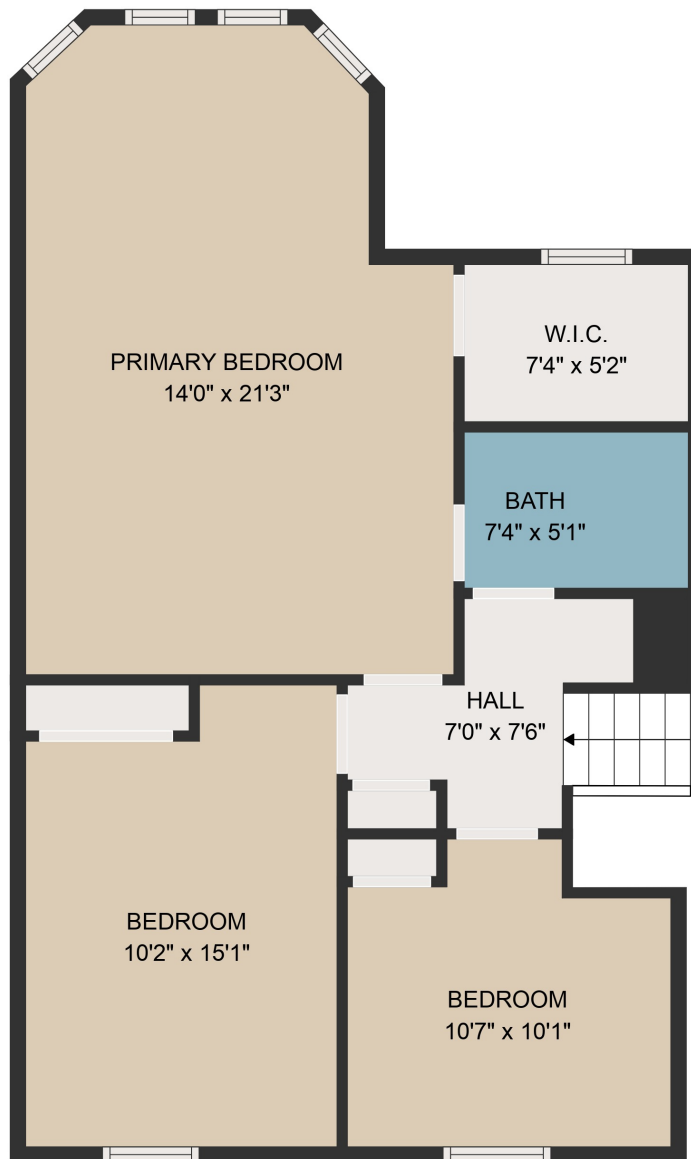

FLOOR 1

FLOOR 2

FLOOR 3

GROSS INTERNAL AREA  
 FLOOR 1: 606 sq. ft, FLOOR 2: 496 sq. ft  
 FLOOR 3: 677 sq. ft  
 TOTAL: 1779 sq. ft  
 MEASUREMENTS ARE DEEMED HIGHLY RELIABLE BUT NOT GUARANTEED.

GROSS INTERNAL AREA  
FLOOR 1: 606 sq. ft, FLOOR 2: 496 sq. ft  
FLOOR 3: 677 sq. ft  
TOTAL: 1779 sq. ft

MEASUREMENTS ARE DEEMED HIGHLY RELIABLE BUT NOT GUARANTEED.

KITCHEN  
11'1" x 11'8"

DINING AREA  
7'10" x 11'9"

LIVING ROOM  
23'1" x 12'9"

GROSS INTERNAL AREA

FLOOR 1: 606 sq. ft, FLOOR 2: 496 sq. ft

FLOOR 3: 677 sq. ft

TOTAL: 1779 sq. ft

MEASUREMENTS ARE DEEMED HIGHLY RELIABLE BUT NOT GUARANTEED.

BEDROOM  
13'7" x 19'3"

BATH  
9'3" x 7'11"

HALL  
5'1" x 3'0"

FAMILY ROOM  
21'8" x 13'1"

GROSS INTERNAL AREA  
FLOOR 1: 606 sq. ft, FLOOR 2: 496 sq. ft  
FLOOR 3: 677 sq. ft  
TOTAL: 1779 sq. ft