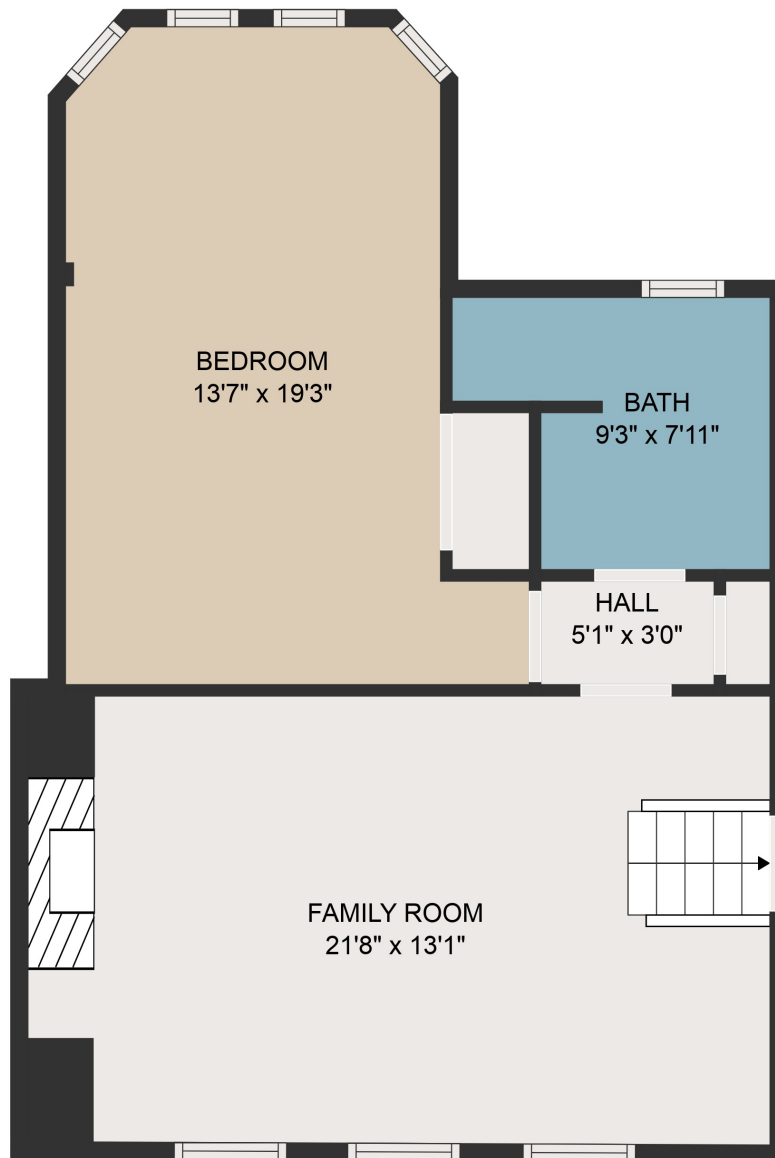

FLOOR 1

FLOOR 2

FLOOR 3

GROSS INTERNAL AREA  
 FLOOR 1: 606 sq. ft, FLOOR 2: 496 sq. ft  
 FLOOR 3: 677 sq. ft  
 TOTAL: 1779 sq. ft  
 MEASUREMENTS ARE DEEMED HIGHLY RELIABLE BUT NOT GUARANTEED.

GROSS INTERNAL AREA  
FLOOR 1: 606 sq. ft, FLOOR 2: 496 sq. ft  
FLOOR 3: 677 sq. ft  
TOTAL: 1779 sq. ft

MEASUREMENTS ARE DEEMED HIGHLY RELIABLE BUT NOT GUARANTEED.

KITCHEN  
11'1" x 11'8"

DINING AREA  
7'10" x 11'9"

LIVING ROOM  
23'1" x 12'9"

GROSS INTERNAL AREA

FLOOR 1: 606 sq. ft, FLOOR 2: 496 sq. ft

FLOOR 3: 677 sq. ft

TOTAL: 1779 sq. ft

MEASUREMENTS ARE DEEMED HIGHLY RELIABLE BUT NOT GUARANTEED.

BEDROOM  
13'7" x 19'3"

BATH  
9'3" x 7'11"

HALL  
5'1" x 3'0"

FAMILY ROOM  
21'8" x 13'1"

GROSS INTERNAL AREA  
FLOOR 1: 606 sq. ft, FLOOR 2: 496 sq. ft  
FLOOR 3: 677 sq. ft  
TOTAL: 1779 sq. ft