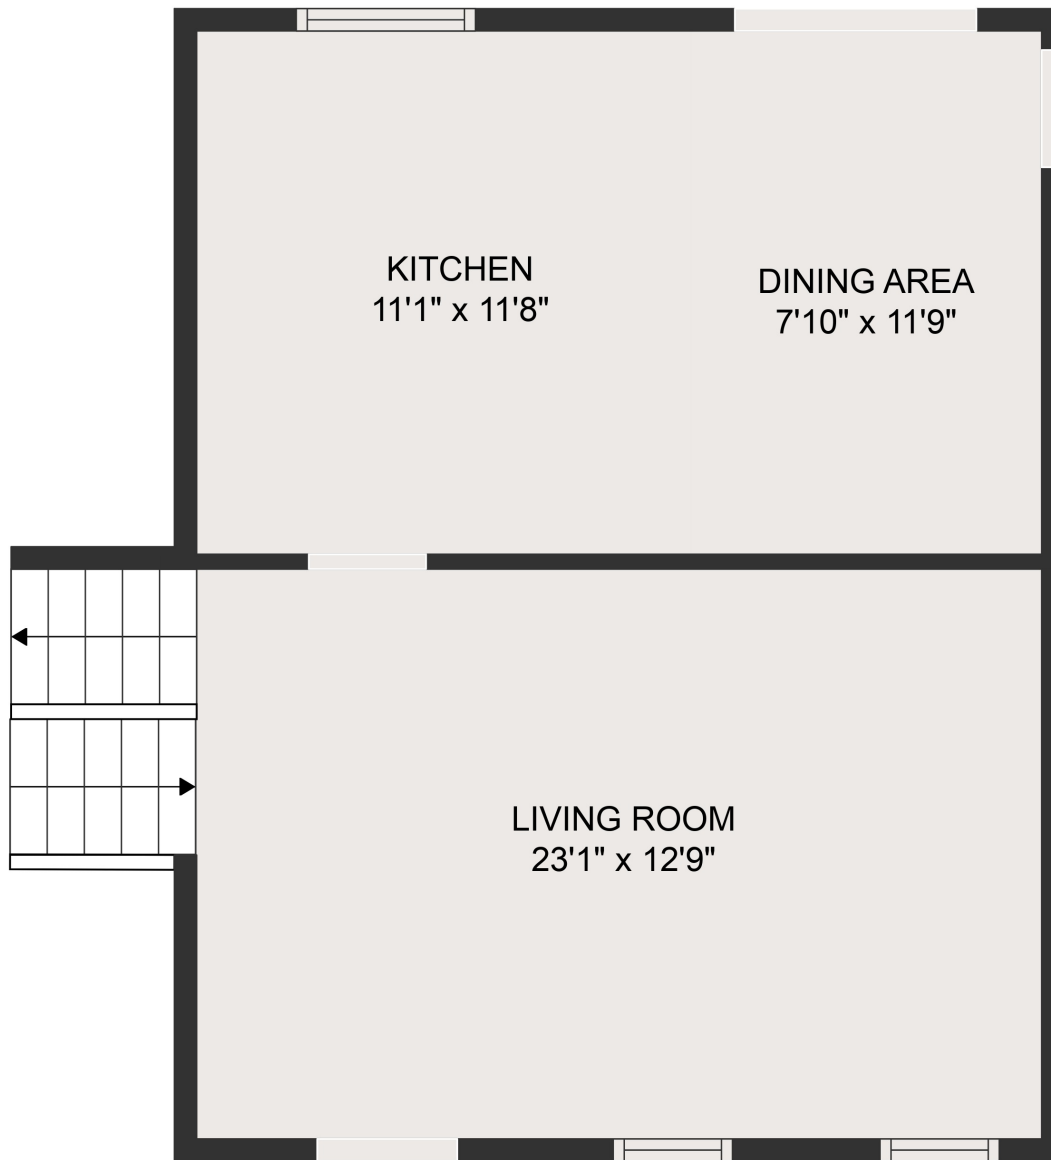

FLOOR 1

FLOOR 2

FLOOR 3

GROSS INTERNAL AREA  
 FLOOR 1: 606 sq. ft, FLOOR 2: 496 sq. ft  
 FLOOR 3: 677 sq. ft  
 TOTAL: 1779 sq. ft  
 MEASUREMENTS ARE DEEMED HIGHLY RELIABLE BUT NOT GUARANTEED.

GROSS INTERNAL AREA  
FLOOR 1: 606 sq. ft, FLOOR 2: 496 sq. ft  
FLOOR 3: 677 sq. ft  
TOTAL: 1779 sq. ft

MEASUREMENTS ARE DEEMED HIGHLY RELIABLE BUT NOT GUARANTEED.

KITCHEN  
11'1" x 11'8"

DINING AREA  
7'10" x 11'9"

LIVING ROOM  
23'1" x 12'9"

GROSS INTERNAL AREA

FLOOR 1: 606 sq. ft, FLOOR 2: 496 sq. ft

FLOOR 3: 677 sq. ft

TOTAL: 1779 sq. ft

MEASUREMENTS ARE DEEMED HIGHLY RELIABLE BUT NOT GUARANTEED.

BEDROOM  
13'7" x 19'3"

BATH  
9'3" x 7'11"

HALL  
5'1" x 3'0"

FAMILY ROOM  
21'8" x 13'1"

GROSS INTERNAL AREA  
FLOOR 1: 606 sq. ft, FLOOR 2: 496 sq. ft  
FLOOR 3: 677 sq. ft  
TOTAL: 1779 sq. ft