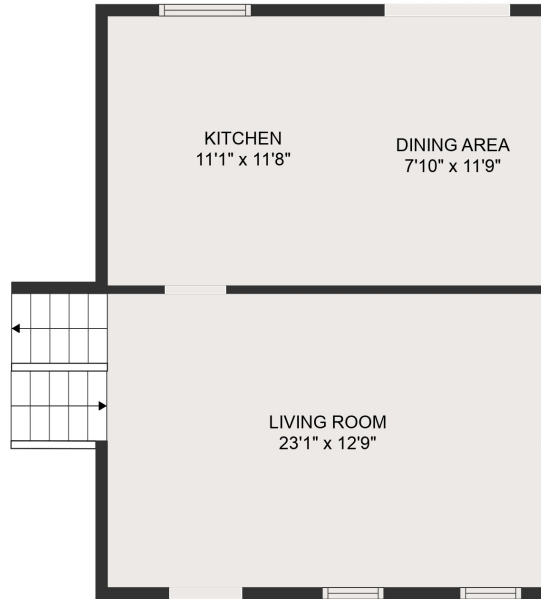

FLOOR 1

FLOOR 2

FLOOR 3

GROSS INTERNAL AREA  
 FLOOR 1: 606 sq. ft, FLOOR 2: 496 sq. ft  
 FLOOR 3: 677 sq. ft  
 TOTAL: 1779 sq. ft  
 MEASUREMENTS ARE DEEMED HIGHLY RELIABLE BUT NOT GUARANTEED.

GROSS INTERNAL AREA  
FLOOR 1: 606 sq. ft, FLOOR 2: 496 sq. ft  
FLOOR 3: 677 sq. ft  
TOTAL: 1779 sq. ft

MEASUREMENTS ARE DEEMED HIGHLY RELIABLE BUT NOT GUARANTEED.

KITCHEN  
11'1" x 11'8"

DINING AREA  
7'10" x 11'9"

LIVING ROOM  
23'1" x 12'9"

GROSS INTERNAL AREA

FLOOR 1: 606 sq. ft, FLOOR 2: 496 sq. ft

FLOOR 3: 677 sq. ft

TOTAL: 1779 sq. ft

MEASUREMENTS ARE DEEMED HIGHLY RELIABLE BUT NOT GUARANTEED.

BEDROOM  
13'7" x 19'3"

BATH  
9'3" x 7'11"

HALL  
5'1" x 3'0"

FAMILY ROOM  
21'8" x 13'1"

GROSS INTERNAL AREA  
FLOOR 1: 606 sq. ft, FLOOR 2: 496 sq. ft  
FLOOR 3: 677 sq. ft  
TOTAL: 1779 sq. ft