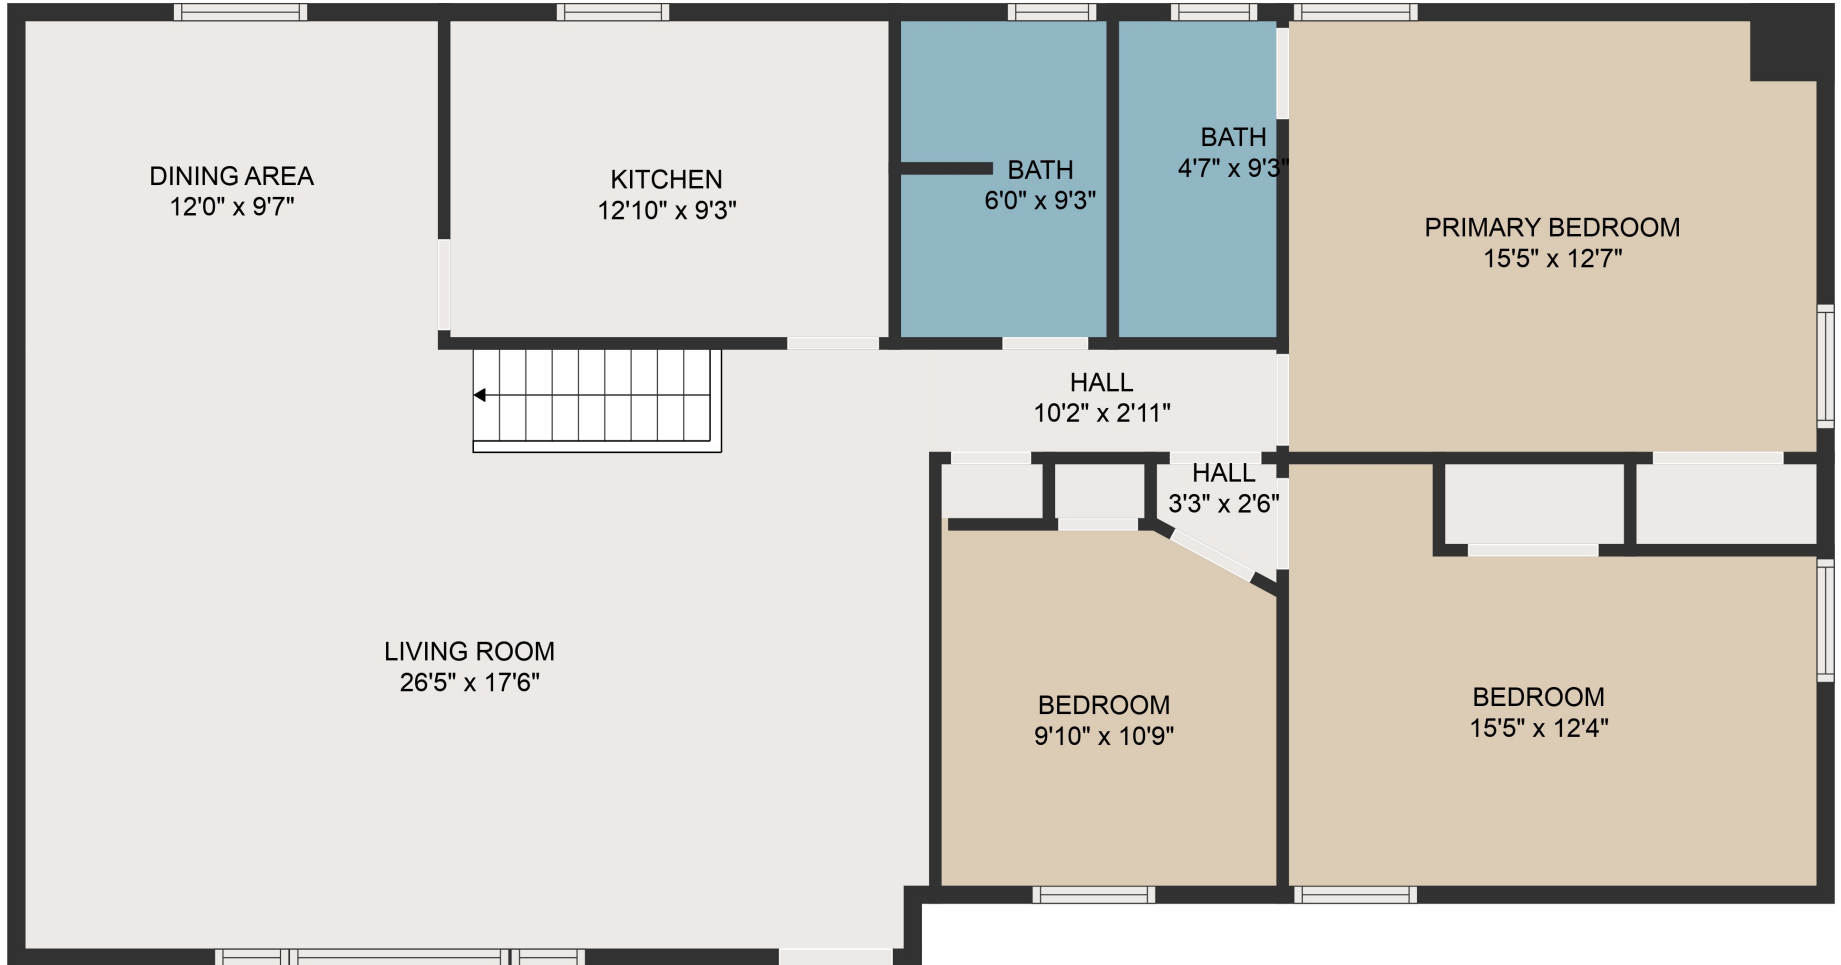

FLOOR 2

FLOOR 1

**TOTAL: 2388 sq. ft**  
 Below Ground: 1020 sq. ft, FLOOR 2: 1368 sq. ft

MEASUREMENTS ARE DEEMED HIGHLY RELIABLE BUT NOT GUARANTEED.

**TOTAL: 2388 sq. ft**

Below Ground: 1020 sq. ft, FLOOR 2: 1368 sq. ft

MEASUREMENTS ARE DEEMED HIGHLY RELIABLE BUT NOT GUARANTEED.

**TOTAL: 2388 sq. ft**

Below Ground: 1020 sq. ft, FLOOR 2: 1368 sq. ft

MEASUREMENTS ARE DEEMED HIGHLY RELIABLE BUT NOT GUARANTEED.