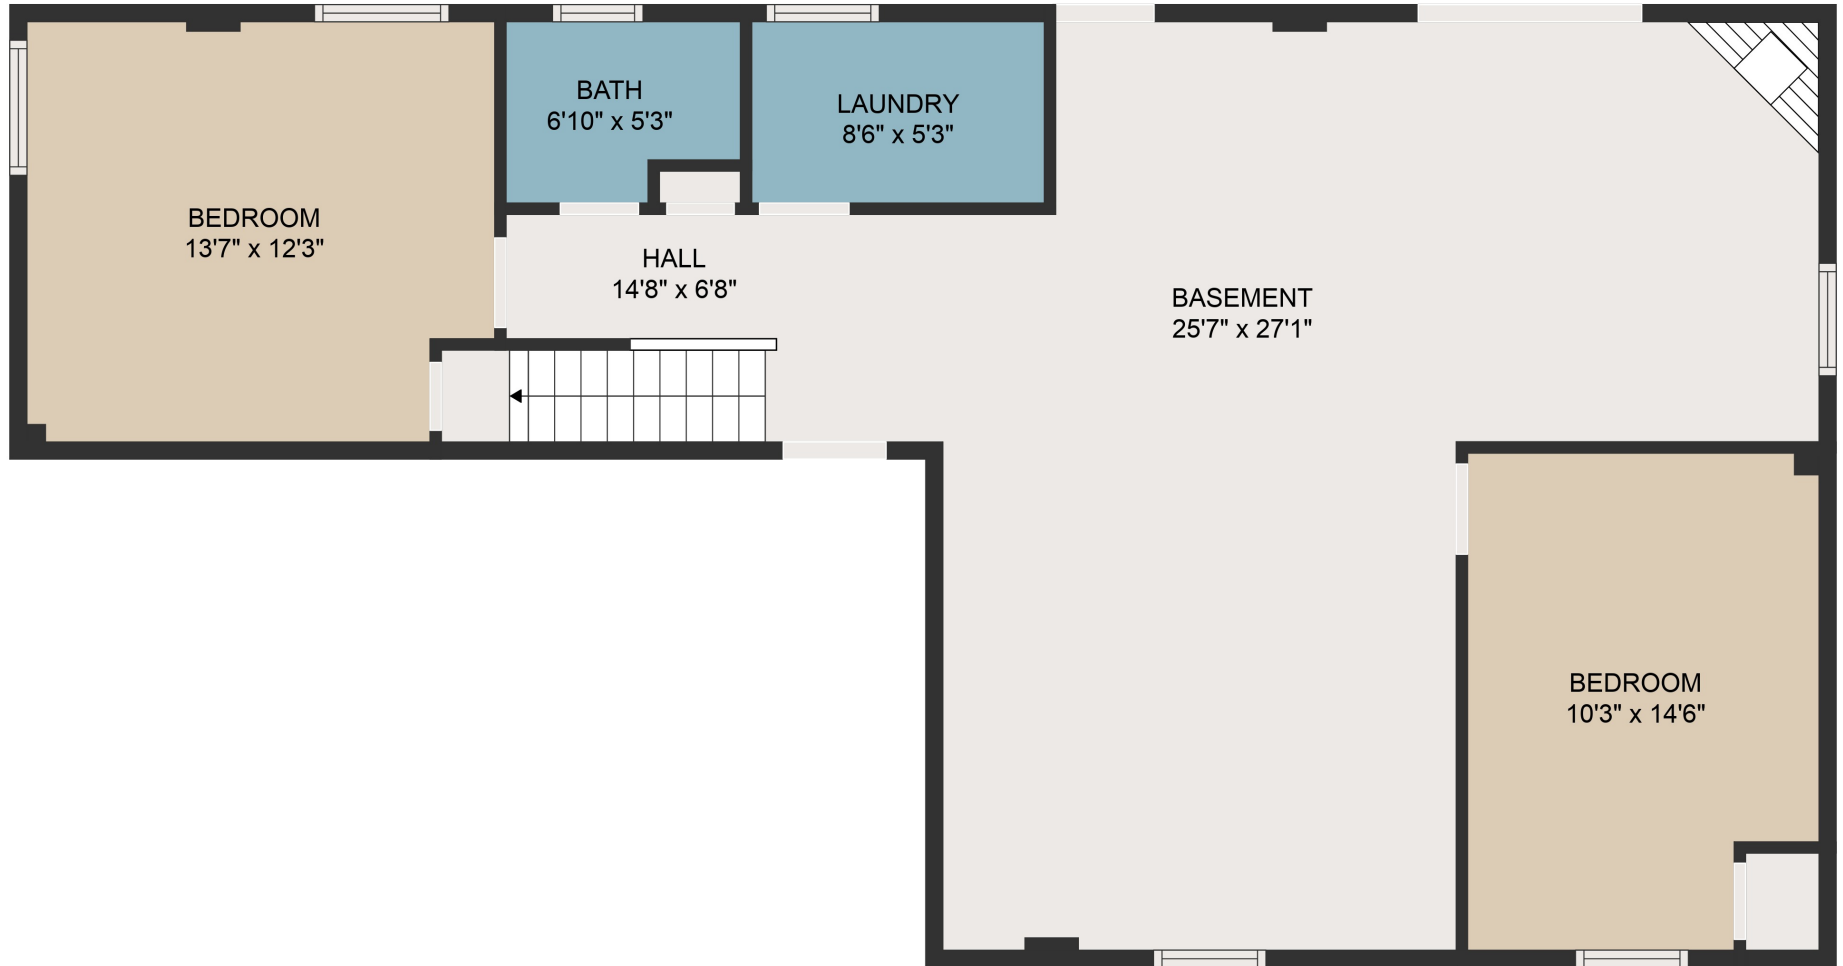

FLOOR 2

FLOOR 1

**TOTAL: 2388 sq. ft**  
 Below Ground: 1020 sq. ft, FLOOR 2: 1368 sq. ft

MEASUREMENTS ARE DEEMED HIGHLY RELIABLE BUT NOT GUARANTEED.

**TOTAL: 2388 sq. ft**

Below Ground: 1020 sq. ft, FLOOR 2: 1368 sq. ft

MEASUREMENTS ARE DEEMED HIGHLY RELIABLE BUT NOT GUARANTEED.

**TOTAL: 2388 sq. ft**

Below Ground: 1020 sq. ft, FLOOR 2: 1368 sq. ft

MEASUREMENTS ARE DEEMED HIGHLY RELIABLE BUT NOT GUARANTEED.