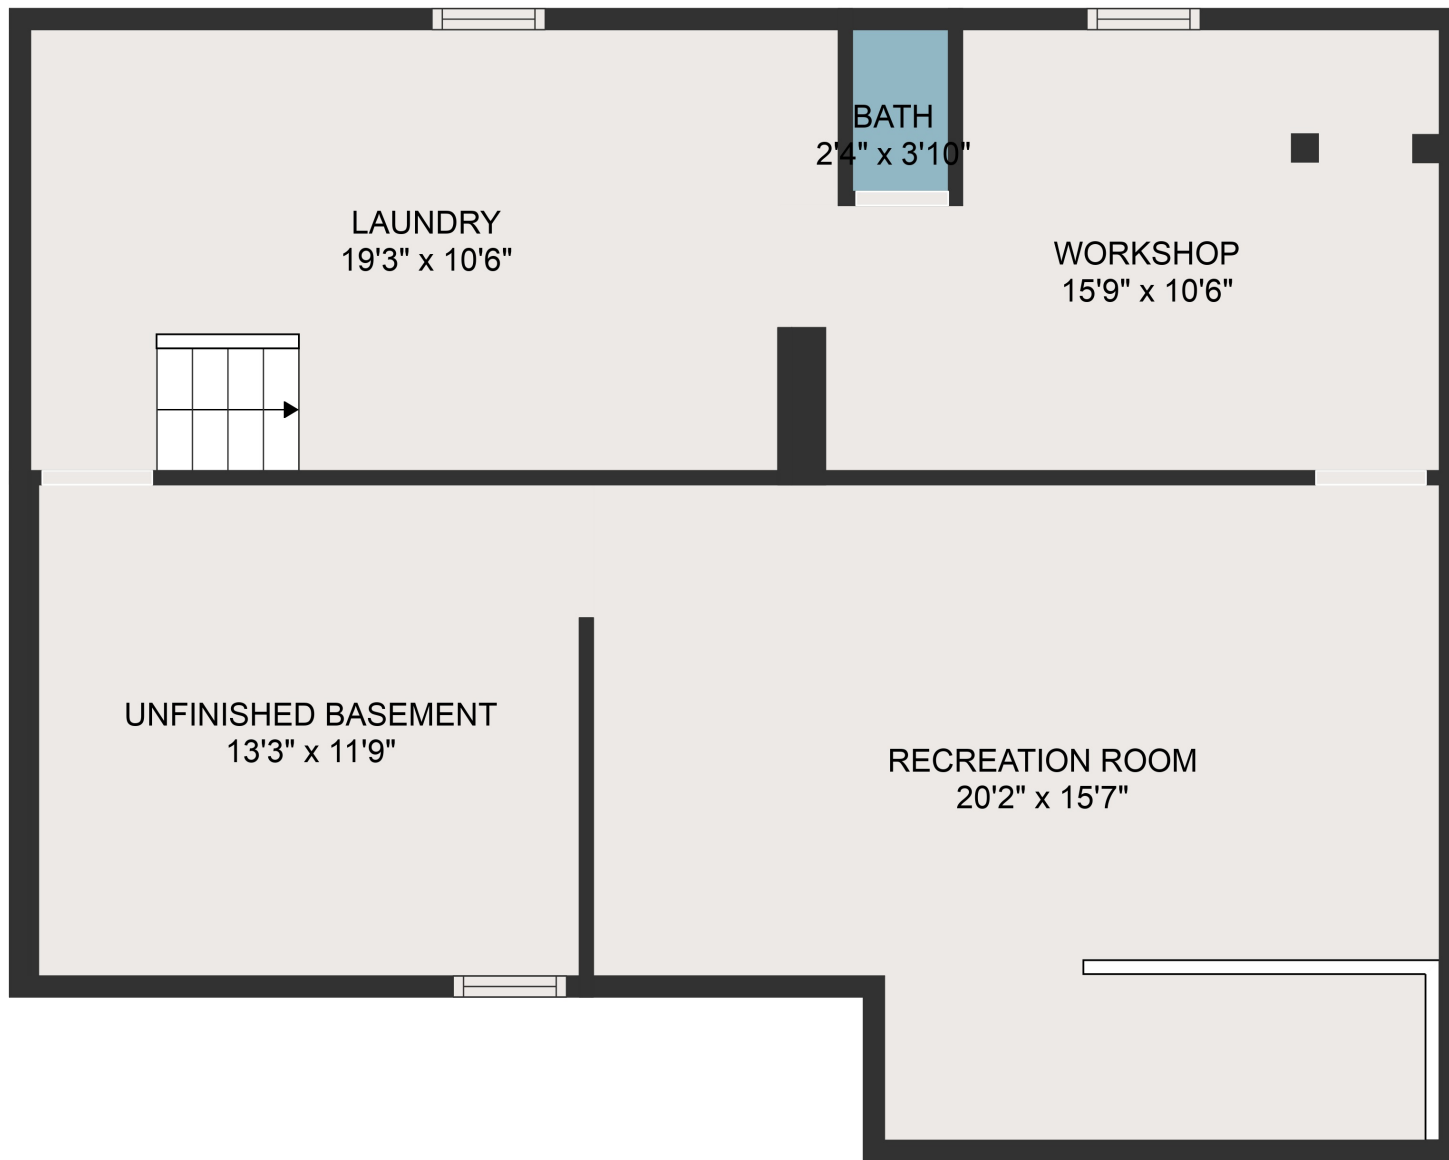

GROSS INTERNAL AREA
 FLOOR 1: 657 sq. ft, FLOOR 2: 908 sq. ft
 FLOOR 3: 686 sq. ft, EXCLUDED AREAS:
 UNFINISHED BASEMENT: 155 sq. ft
 TOTAL: 2251 sq. ft

MEASUREMENTS ARE DEEMED HIGHLY RELIABLE BUT NOT GUARANTEED.

LAUNDRY
19'3" x 10'6"

BATH
2'4" x 3'10"

WORKSHOP
15'9" x 10'6"

UNFINISHED BASEMENT
13'3" x 11'9"

RECREATION ROOM
20'2" x 15'7"

GROSS INTERNAL AREA
FLOOR 1: 657 sq. ft, FLOOR 2: 908 sq. ft
FLOOR 3: 686 sq. ft, EXCLUDED AREAS:
UNFINISHED BASEMENT: 155 sq. ft
TOTAL: 2251 sq. ft