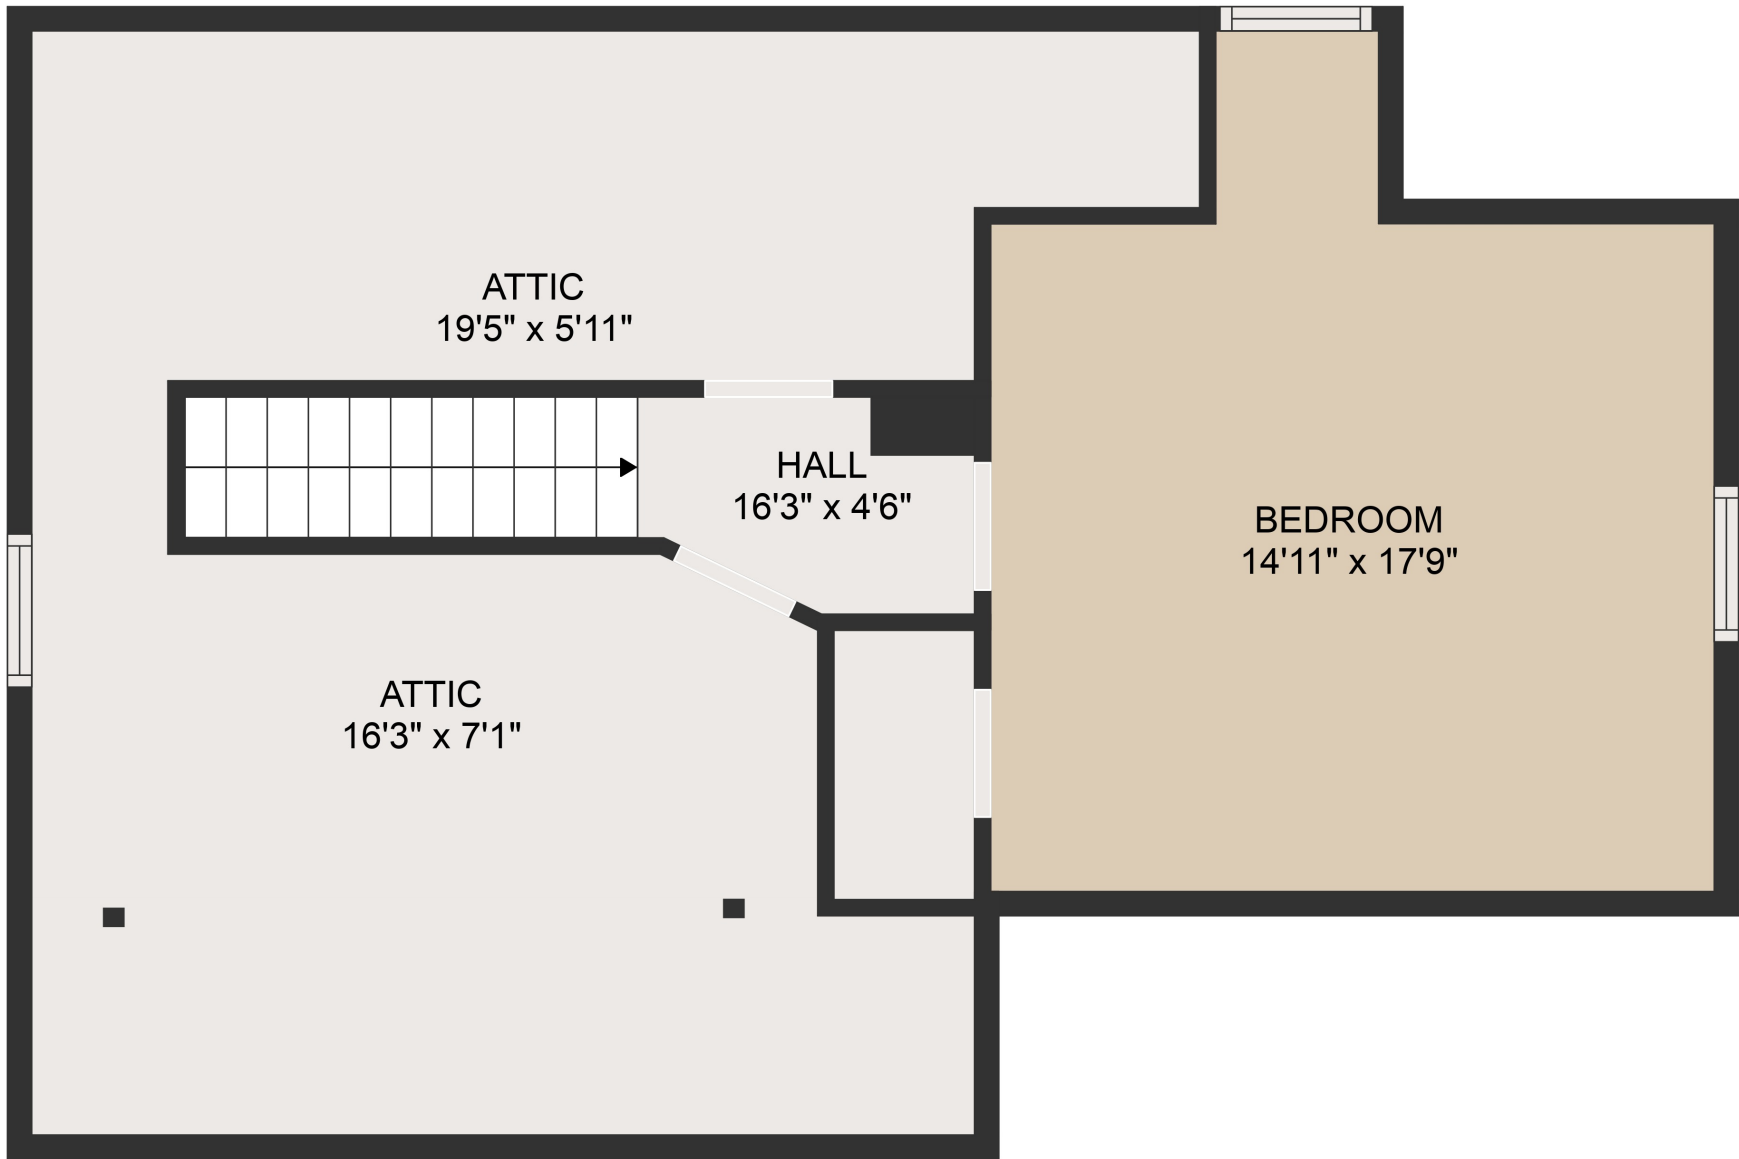

GROSS INTERNAL AREA
 FLOOR 1: 657 sq. ft, FLOOR 2: 908 sq. ft
 FLOOR 3: 686 sq. ft, EXCLUDED AREAS:
 UNFINISHED BASEMENT: 155 sq. ft
 TOTAL: 2251 sq. ft

MEASUREMENTS ARE DEEMED HIGHLY RELIABLE BUT NOT GUARANTEED.

LAUNDRY
19'3" x 10'6"

BATH
2'4" x 3'10"

WORKSHOP
15'9" x 10'6"

UNFINISHED BASEMENT
13'3" x 11'9"

RECREATION ROOM
20'2" x 15'7"

GROSS INTERNAL AREA
FLOOR 1: 657 sq. ft, FLOOR 2: 908 sq. ft
FLOOR 3: 686 sq. ft, EXCLUDED AREAS:
UNFINISHED BASEMENT: 155 sq. ft
TOTAL: 2251 sq. ft