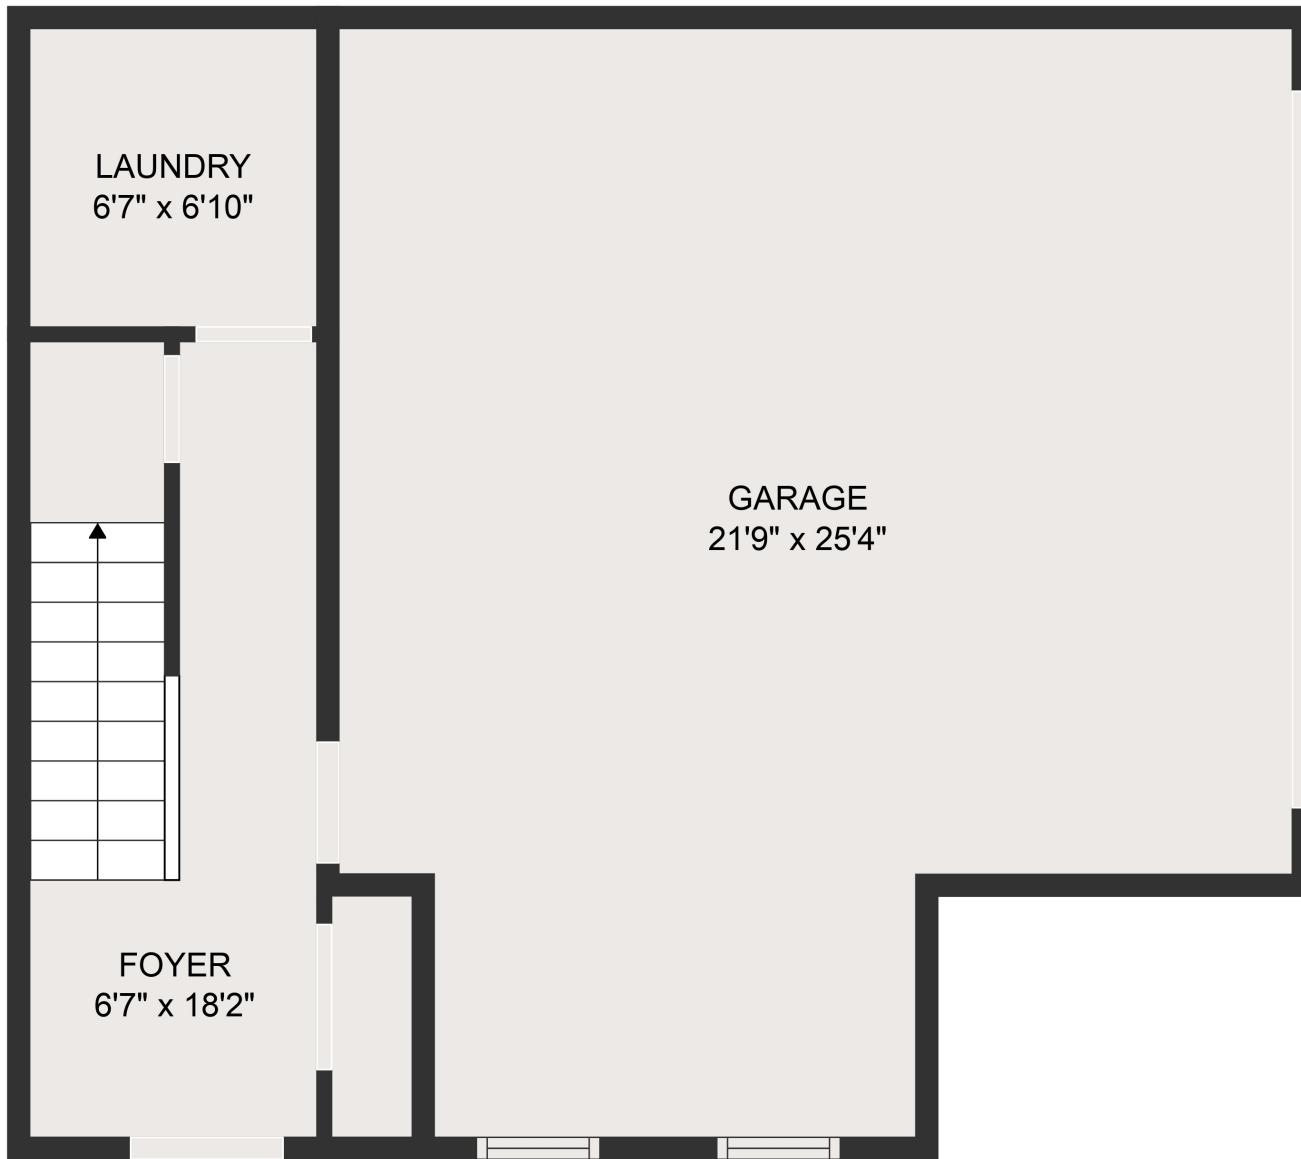

GROSS INTERNAL AREA  
 FLOOR 1: 178 sq. ft, FLOOR 2: 637 sq. ft, FLOOR 3: 713 sq. ft  
 EXCLUDED AREAS: GARAGE: 487 sq. ft  
 TOTAL: 1528 sq. ft  
 MEASUREMENTS ARE DEEMED HIGHLY RELIABLE BUT NOT GUARANTEED.