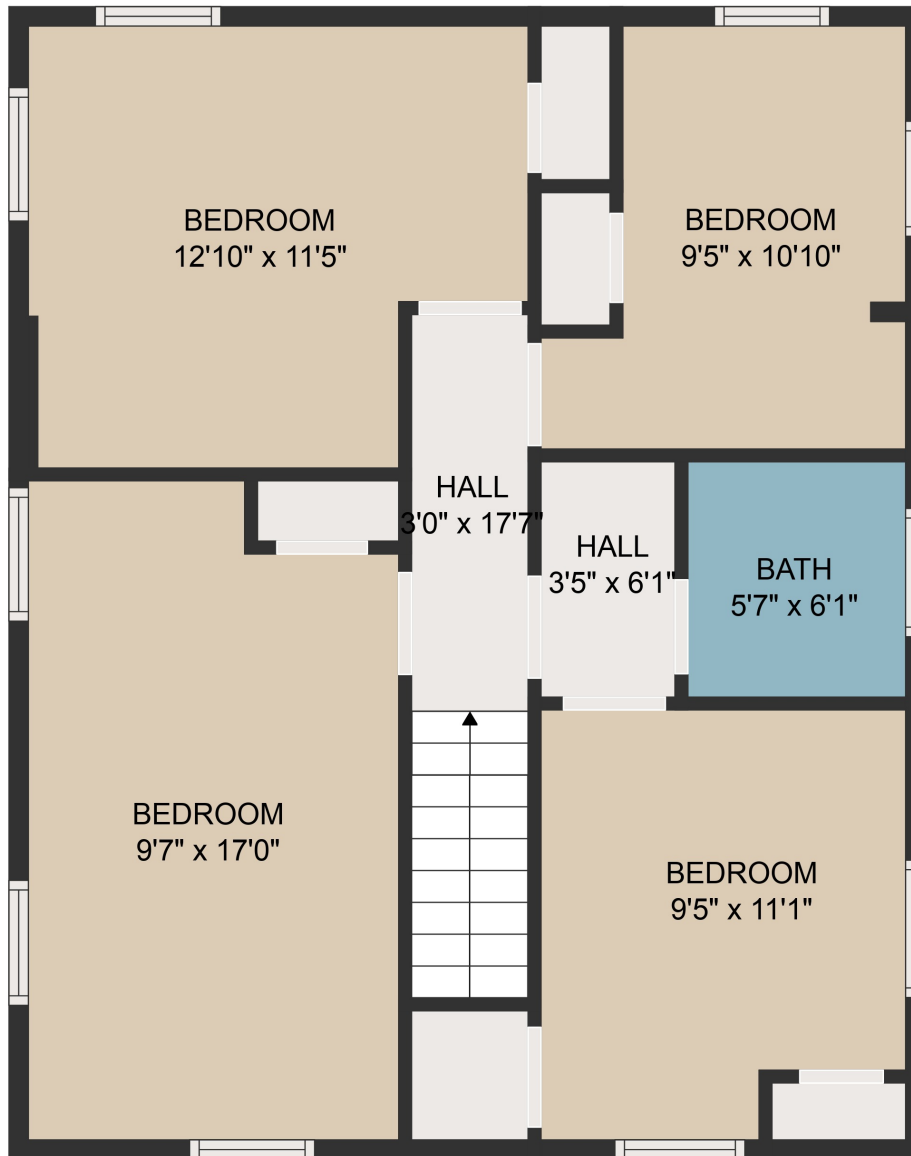

GROSS INTERNAL AREA  
 FLOOR 1: 1606 sq. ft, FLOOR 2: 649 sq. ft  
 TOTAL: 2255 sq. ft

MEASUREMENTS ARE DEEMED HIGHLY RELIABLE BUT NOT GUARANTEED.

GROSS INTERNAL AREA  
FLOOR 1: 1606 sq. ft, FLOOR 2: 649 sq. ft  
TOTAL: 2255 sq. ft  
MEASUREMENTS ARE DEEMED HIGHLY RELIABLE BUT NOT GUARANTEED.

GROSS INTERNAL AREA  
FLOOR 1: 1606 sq. ft, FLOOR 2: 649 sq. ft  
TOTAL: 2255 sq. ft  
MEASUREMENTS ARE DEEMED HIGHLY RELIABLE BUT NOT GUARANTEED.