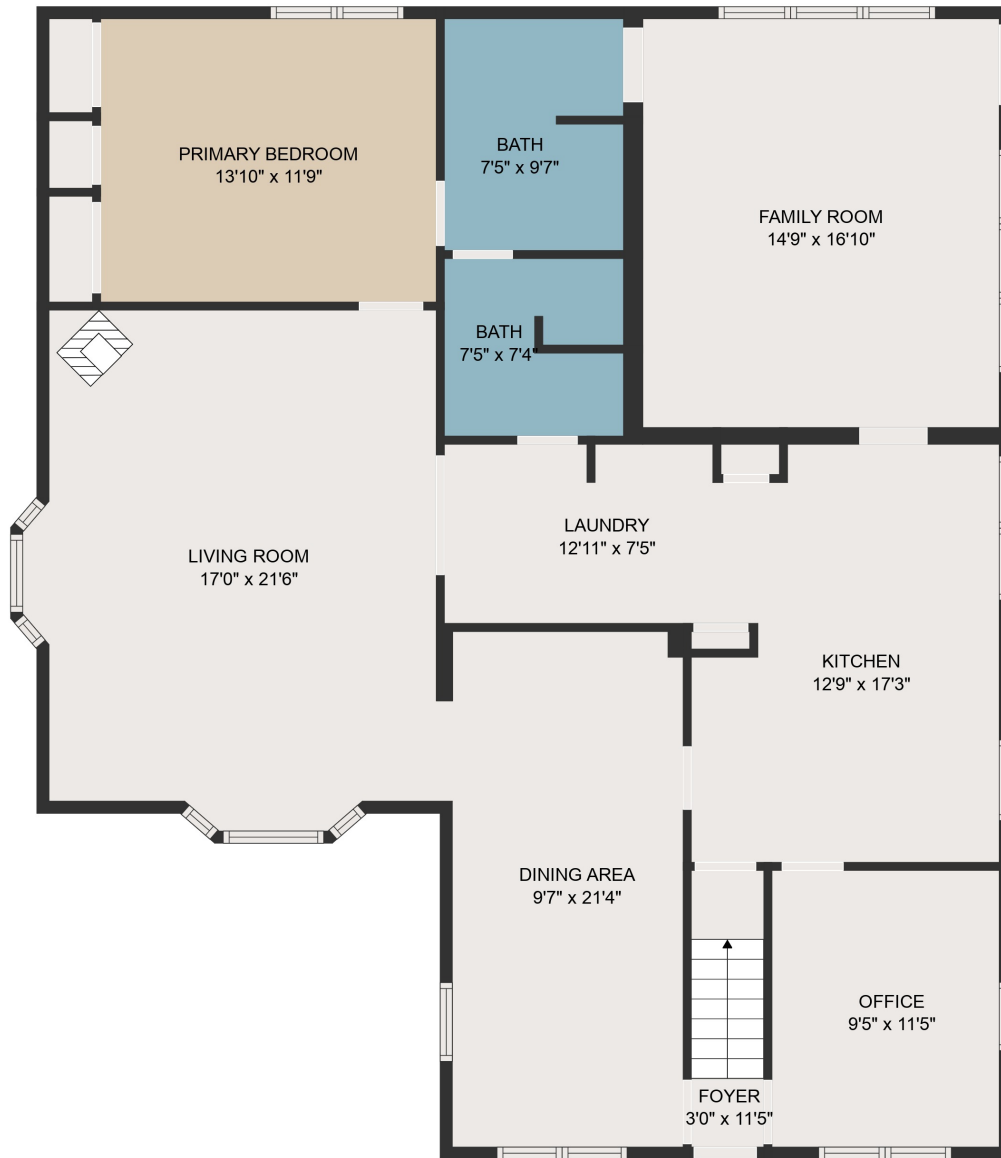

GROSS INTERNAL AREA  
 FLOOR 1: 1606 sq. ft, FLOOR 2: 649 sq. ft  
 TOTAL: 2255 sq. ft

MEASUREMENTS ARE DEEMED HIGHLY RELIABLE BUT NOT GUARANTEED.

GROSS INTERNAL AREA  
FLOOR 1: 1606 sq. ft, FLOOR 2: 649 sq. ft  
TOTAL: 2255 sq. ft  
MEASUREMENTS ARE DEEMED HIGHLY RELIABLE BUT NOT GUARANTEED.

GROSS INTERNAL AREA  
FLOOR 1: 1606 sq. ft, FLOOR 2: 649 sq. ft  
TOTAL: 2255 sq. ft  
MEASUREMENTS ARE DEEMED HIGHLY RELIABLE BUT NOT GUARANTEED.