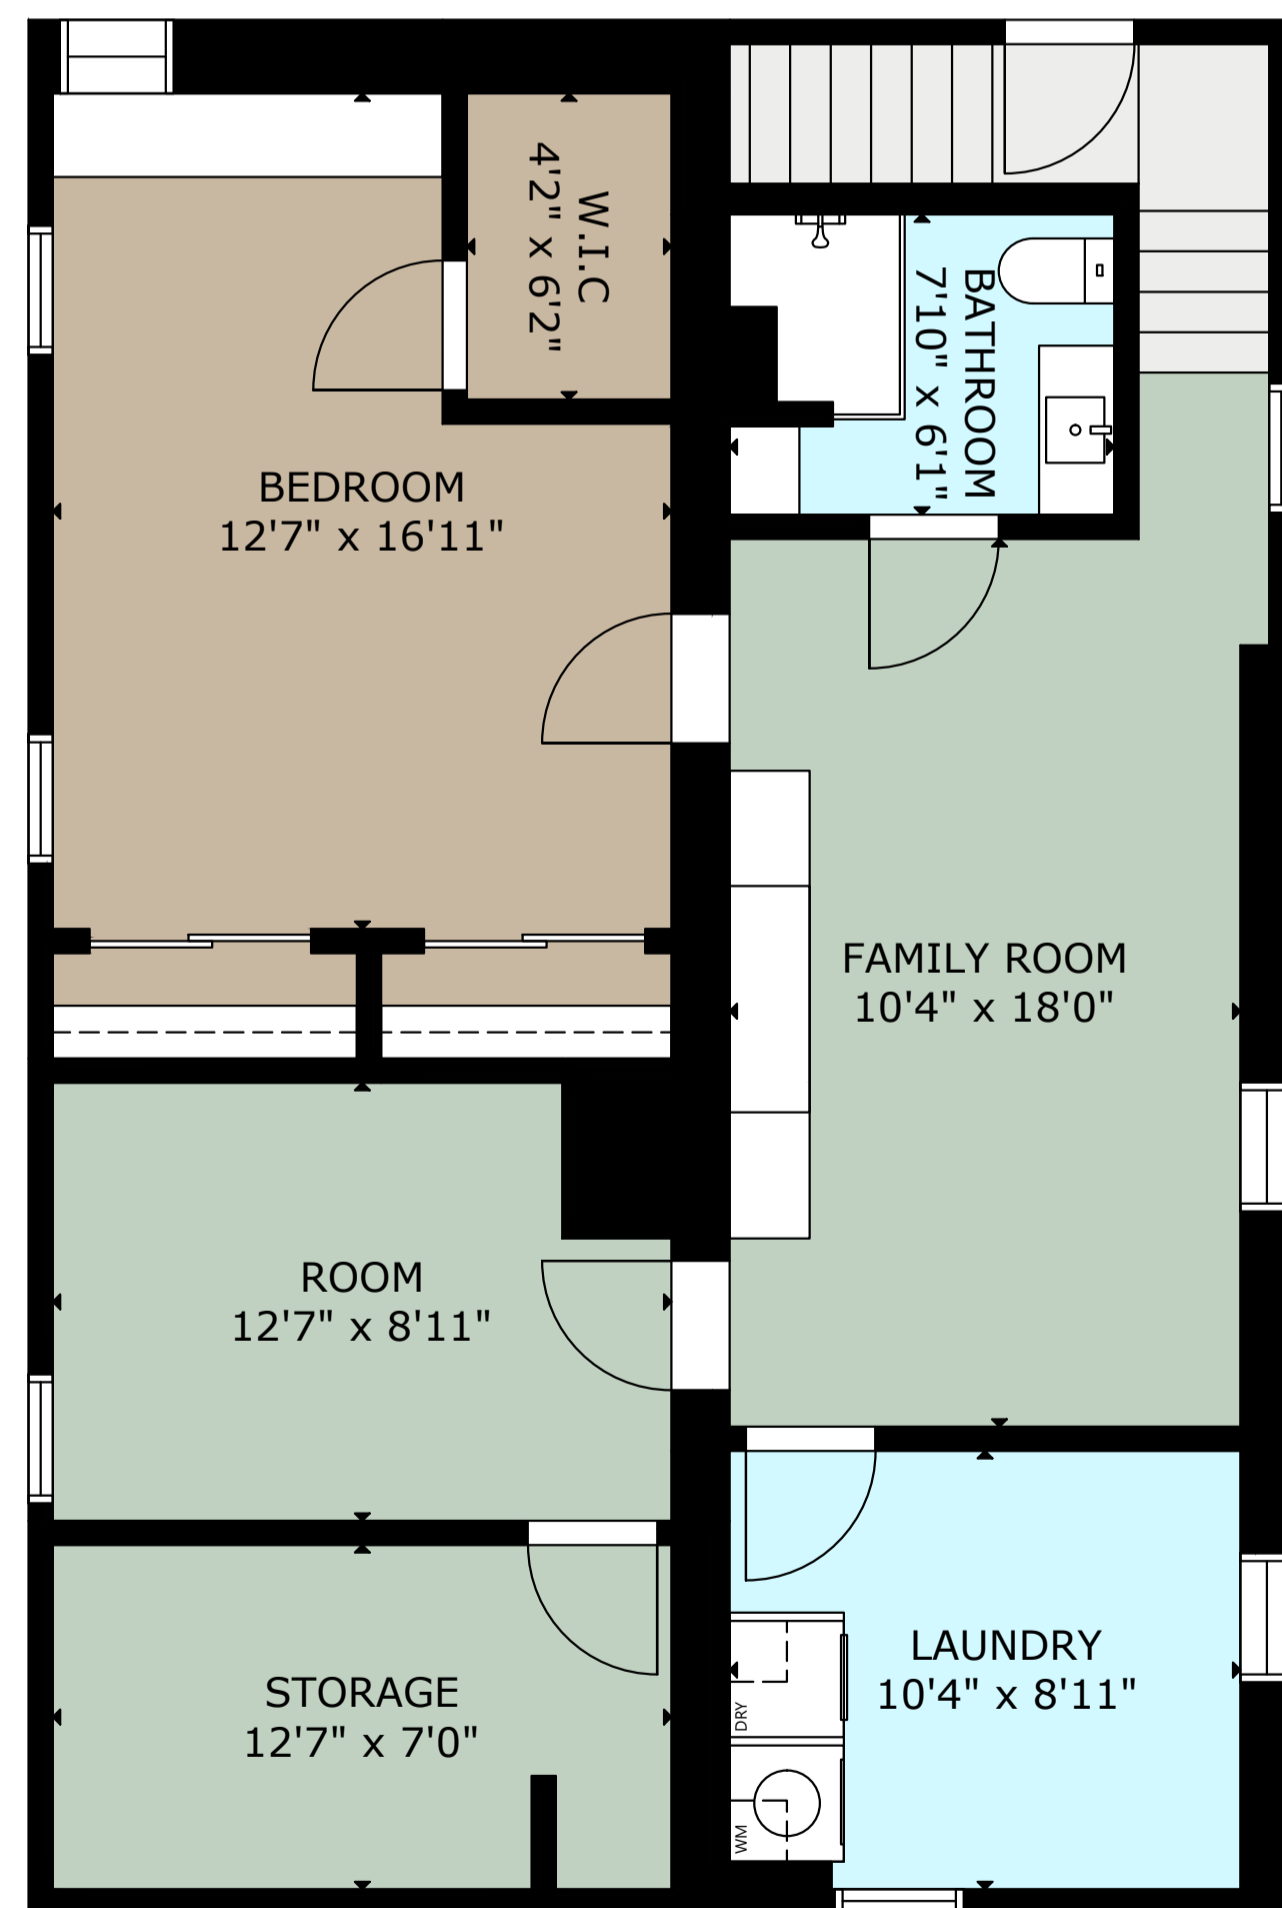

FLOOR 4

FLOOR 1

FLOOR 2

FLOOR 3

GROSS INTERNAL AREA

TOTAL: 3,442 sq ft

FLOOR 1: 894 sq ft, FLOOR 2: 989 sq ft

FLOOR 3: 1,012 sq ft, FLOOR 4: 547 sq ft

EXCLUDED AREA: BALCONY: 100 sq ft, DECK: 483 sq ft

SIZE AND DIMENSIONS ARE APPROXIMATE, ACTUAL MAY VARY