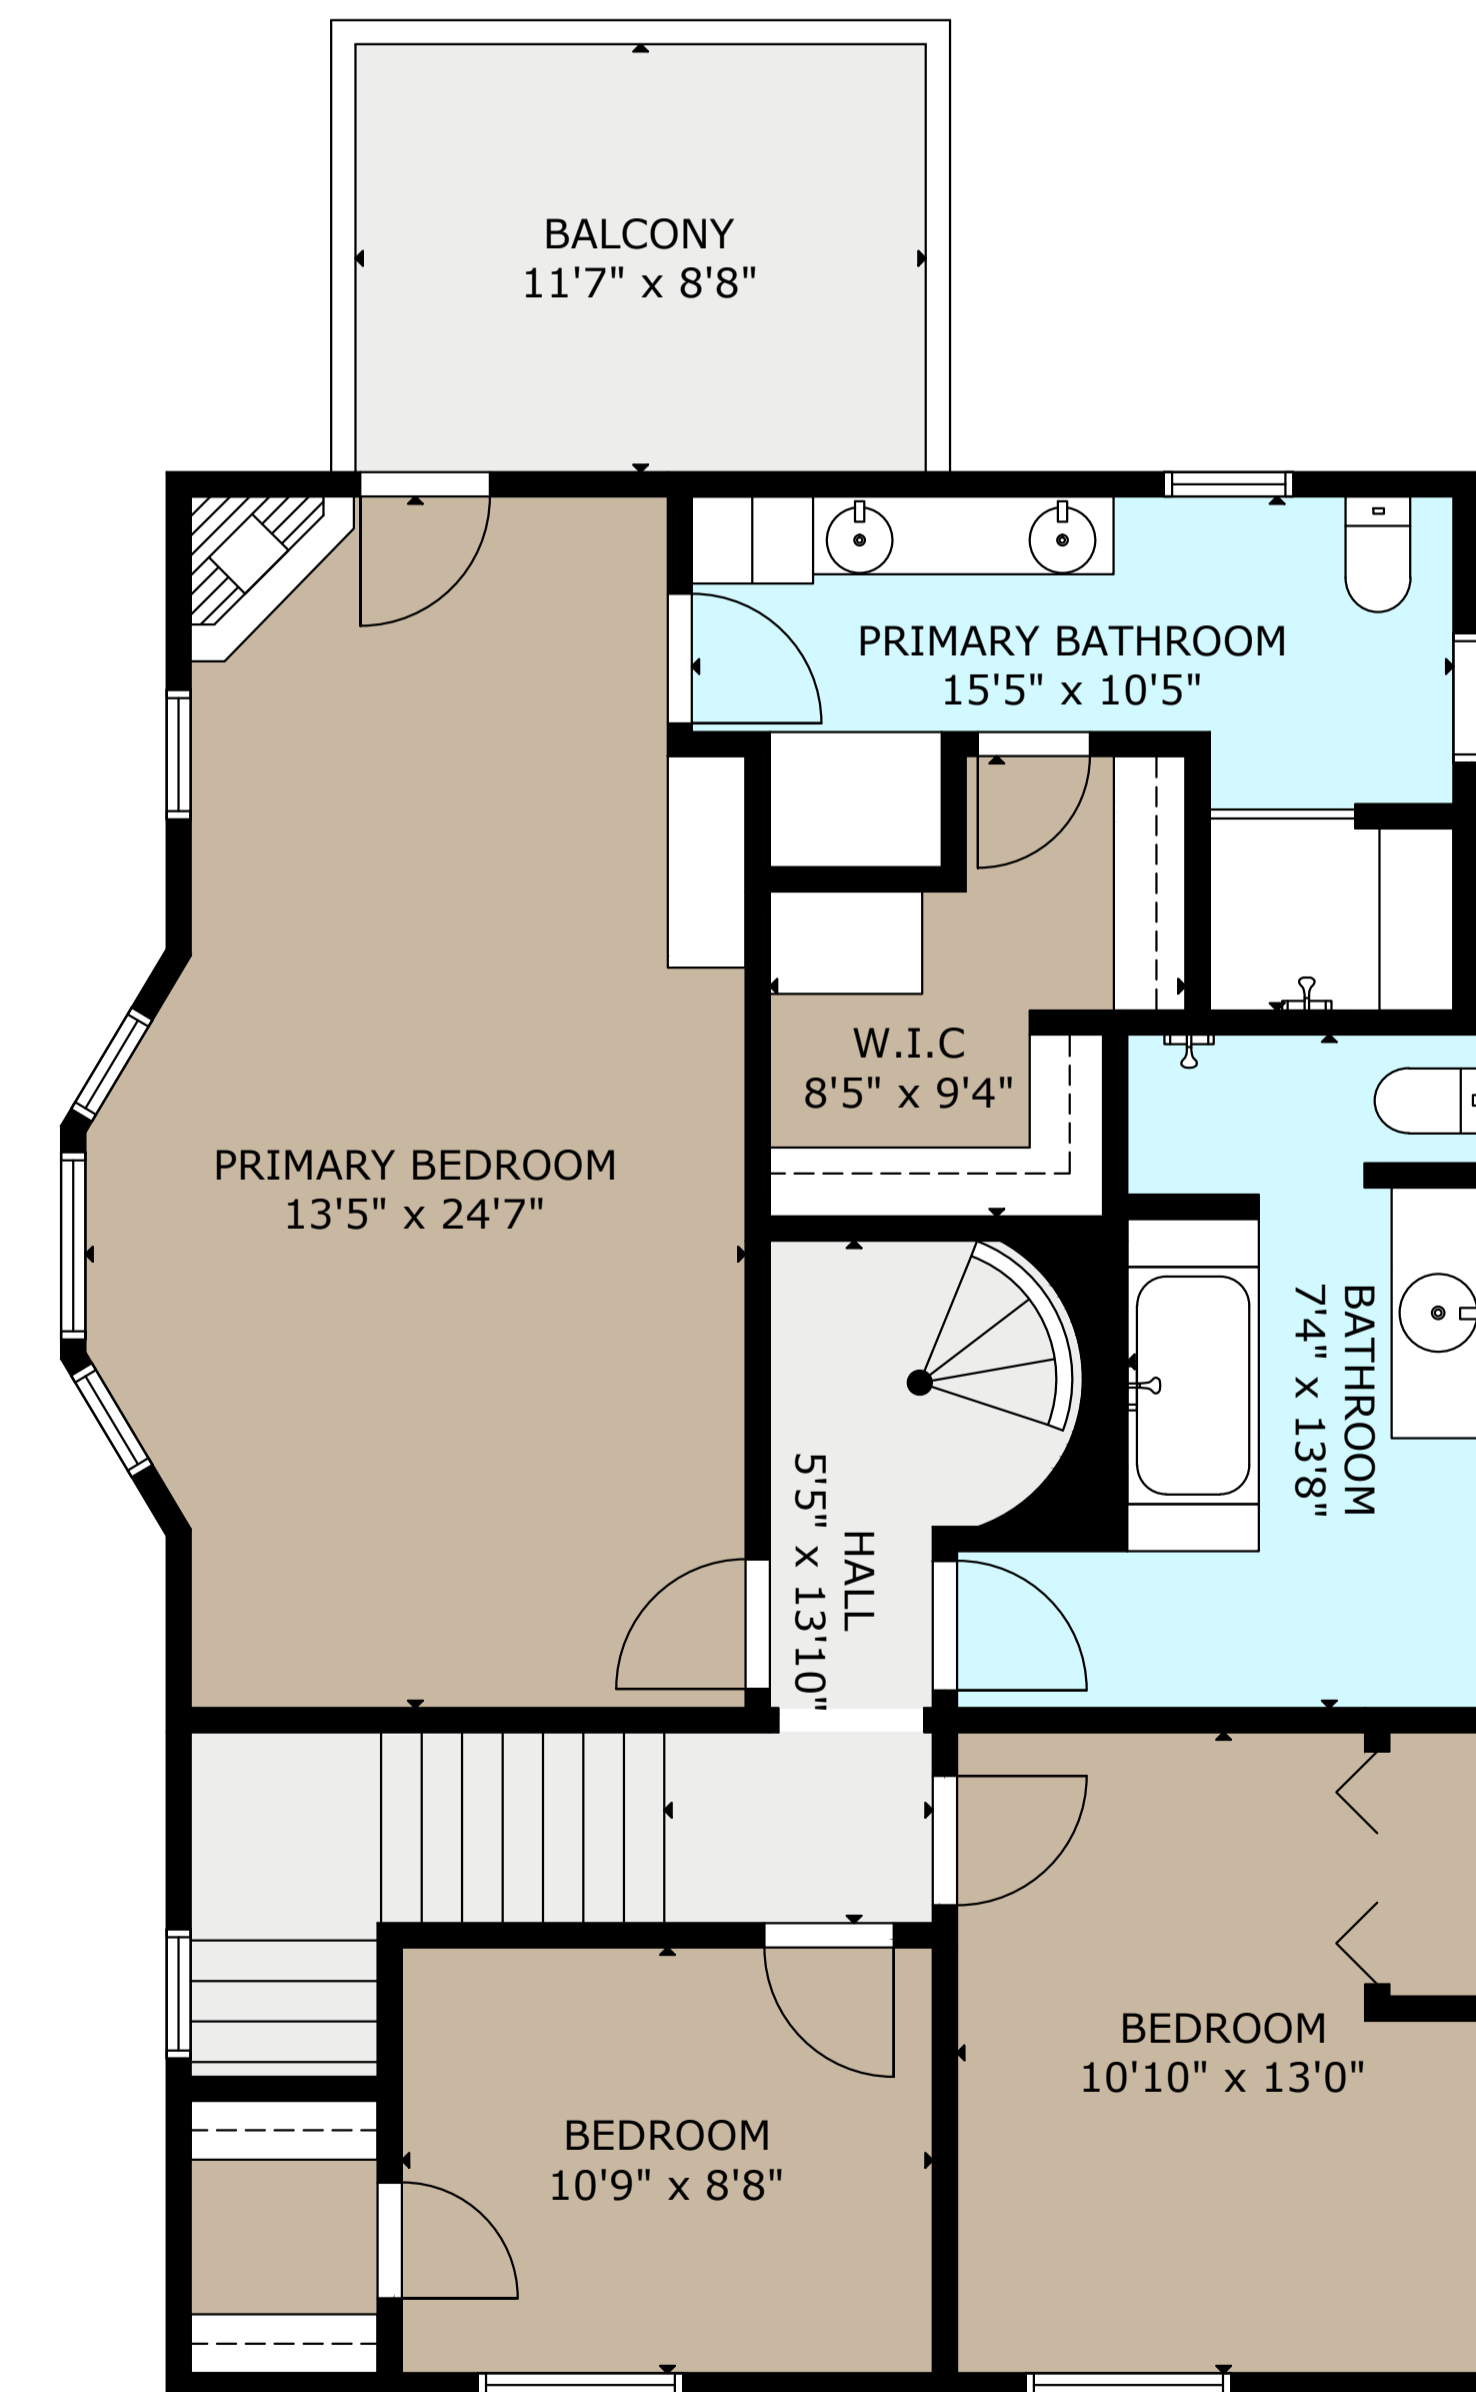

FLOOR 4

FLOOR 1

FLOOR 2

FLOOR 3

GROSS INTERNAL AREA

TOTAL: 3,442 sq ft

FLOOR 1: 894 sq ft, FLOOR 2: 989 sq ft

FLOOR 3: 1,012 sq ft, FLOOR 4: 547 sq ft

EXCLUDED AREA: BALCONY: 100 sq ft, DECK: 483 sq ft

SIZE AND DIMENSIONS ARE APPROXIMATE, ACTUAL MAY VARY