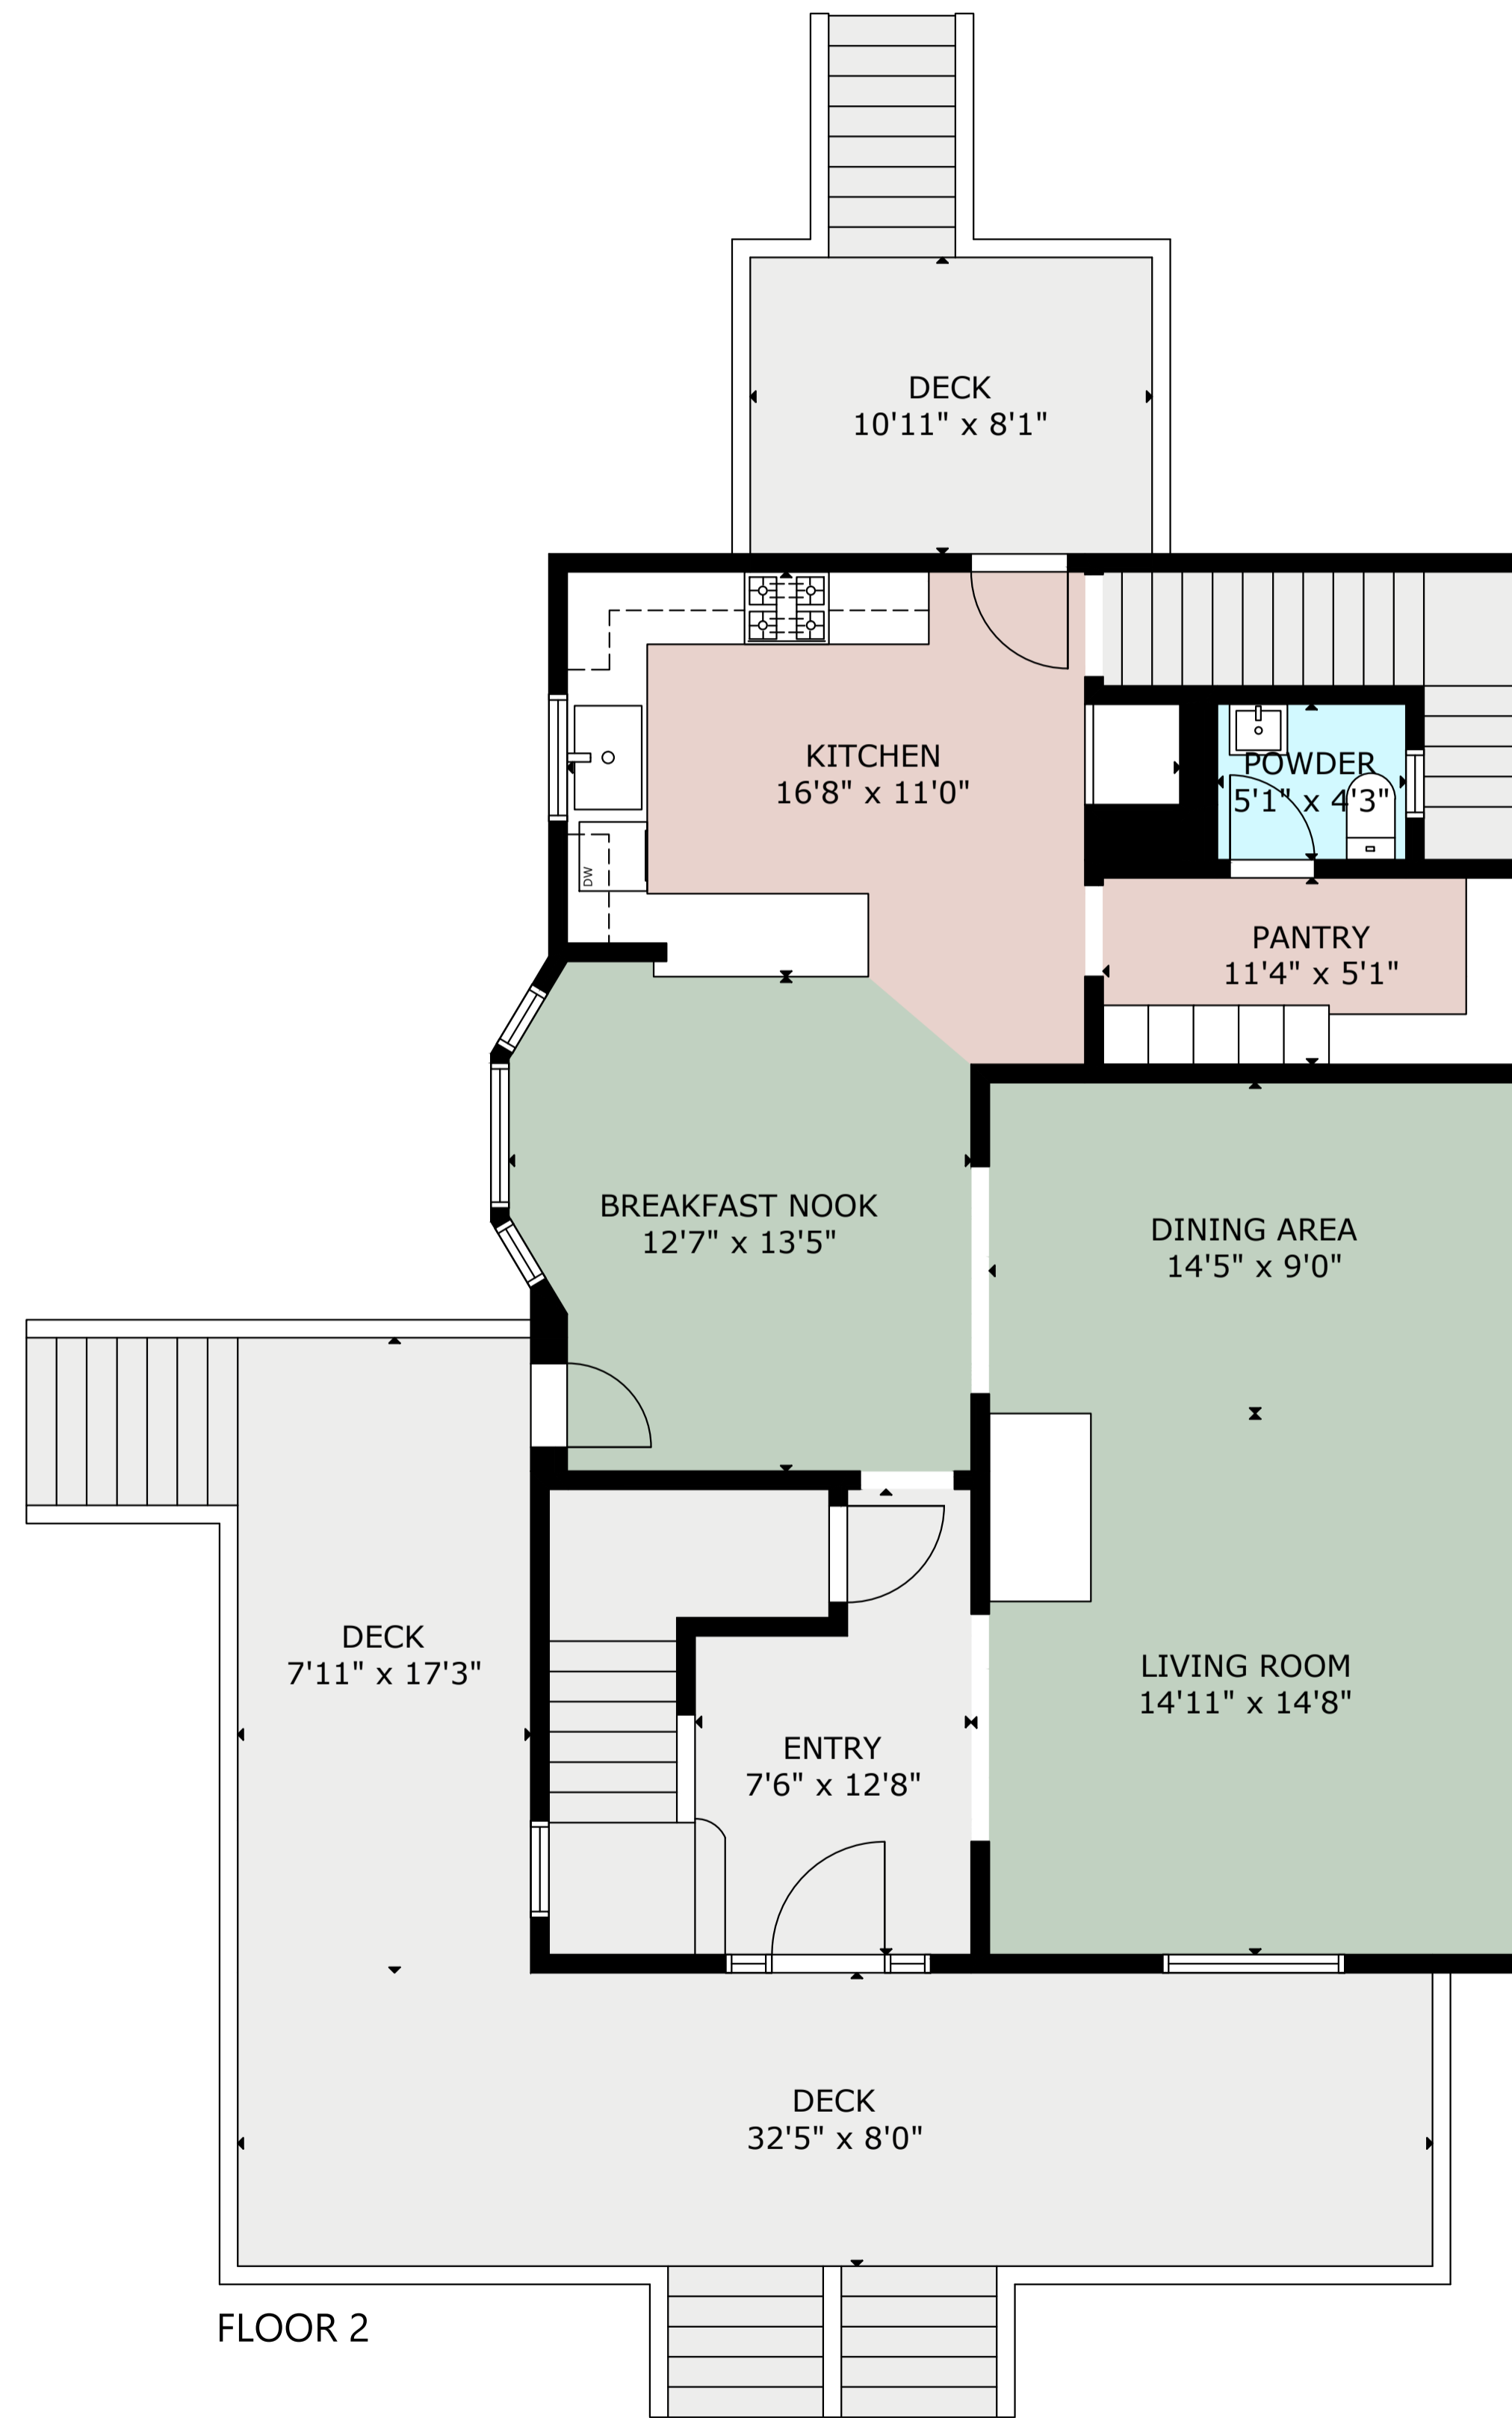

FLOOR 4

FLOOR 1

FLOOR 2

FLOOR 3

GROSS INTERNAL AREA

TOTAL: 3,442 sq ft

FLOOR 1: 894 sq ft, FLOOR 2: 989 sq ft

FLOOR 3: 1,012 sq ft, FLOOR 4: 547 sq ft

EXCLUDED AREA: BALCONY: 100 sq ft, DECK: 483 sq ft

SIZE AND DIMENSIONS ARE APPROXIMATE, ACTUAL MAY VARY