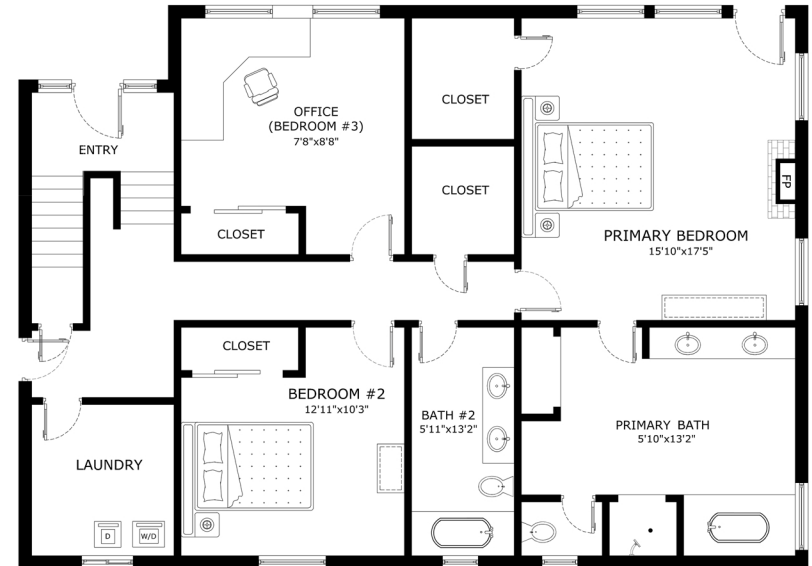

ADDRESS: 15 Tenaya Ln, Novato, CA 94947 USA.

MAIN LEVEL

LOWER LEVEL