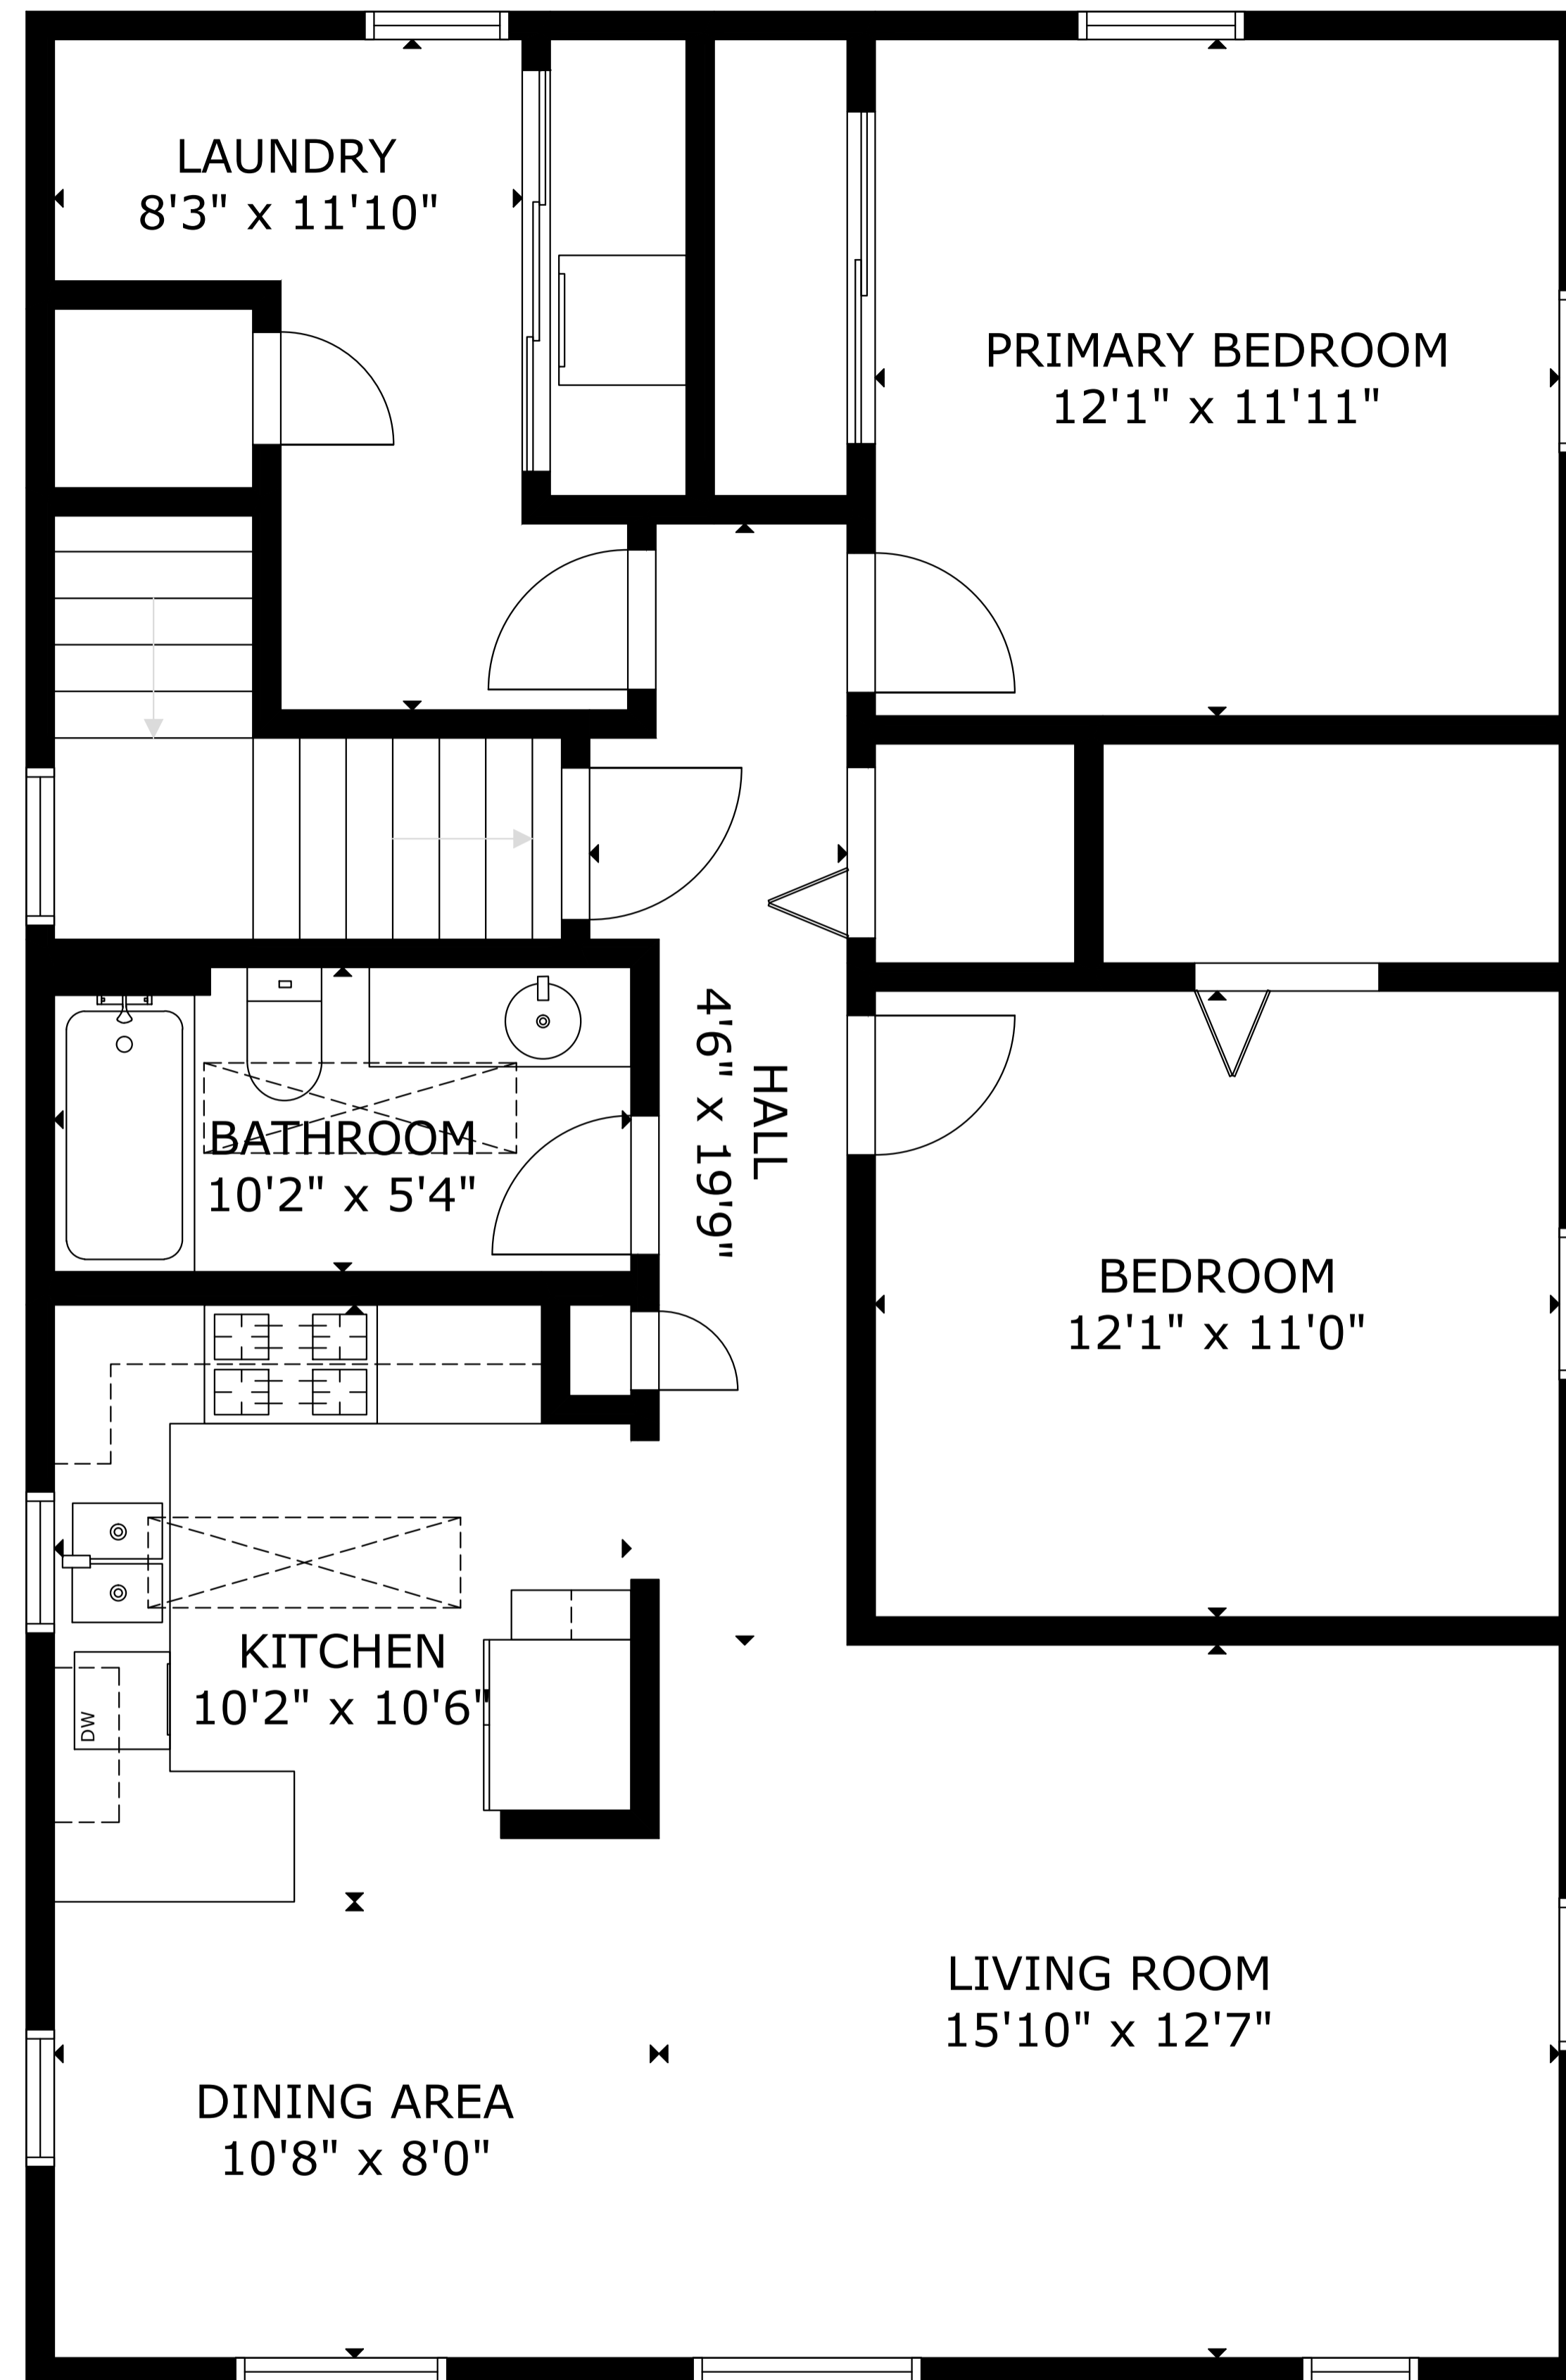

FLOOR 1

FLOOR 2

GROSS INTERNAL AREA
 TOTAL: 2,156 sq ft
 FLOOR 1: 1,072 sq ft, FLOOR 2: 1,084 sq ft
 SIZE AND DIMENSIONS ARE APPROXIMATE, ACTUAL MAY VARY