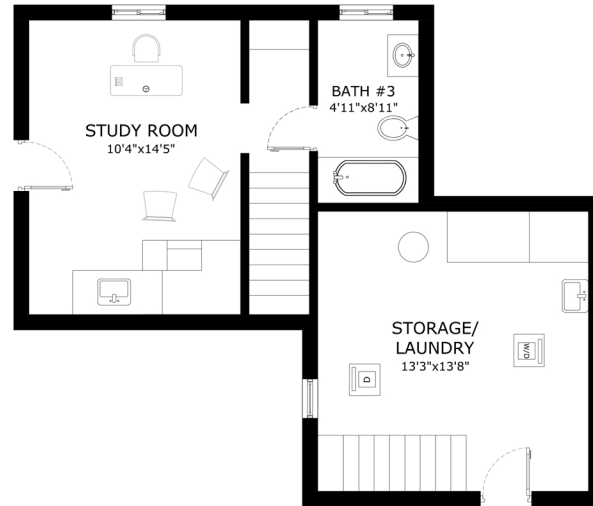

ADDRESS: 5485 El Camile Ave. Oakland, CA 94619.

'This floor plan is for illustration purposes only and is not intended to provide precise layout or measurements of the home. Potential buyers should investigate these issues to their own satisfaction.'