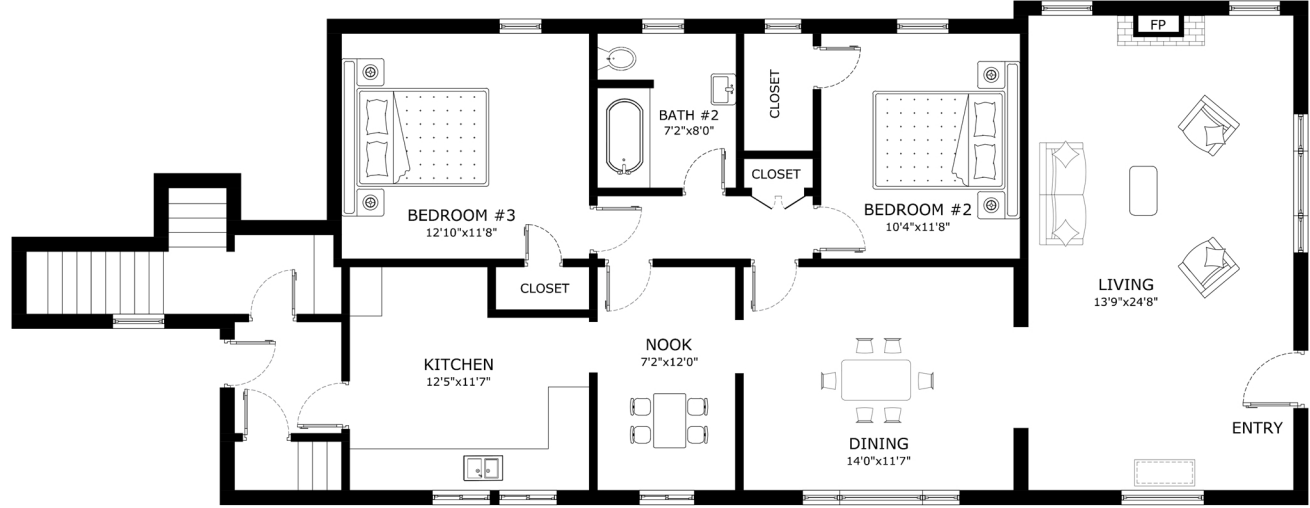

ADDRESS: 5485 El Camile Ave. Oakland, CA 94619.

'This floor plan is for illustration purposes only and is not intended to provide precise layout or measurements of the home. Potential buyers should investigate these issues to their own satisfaction.'