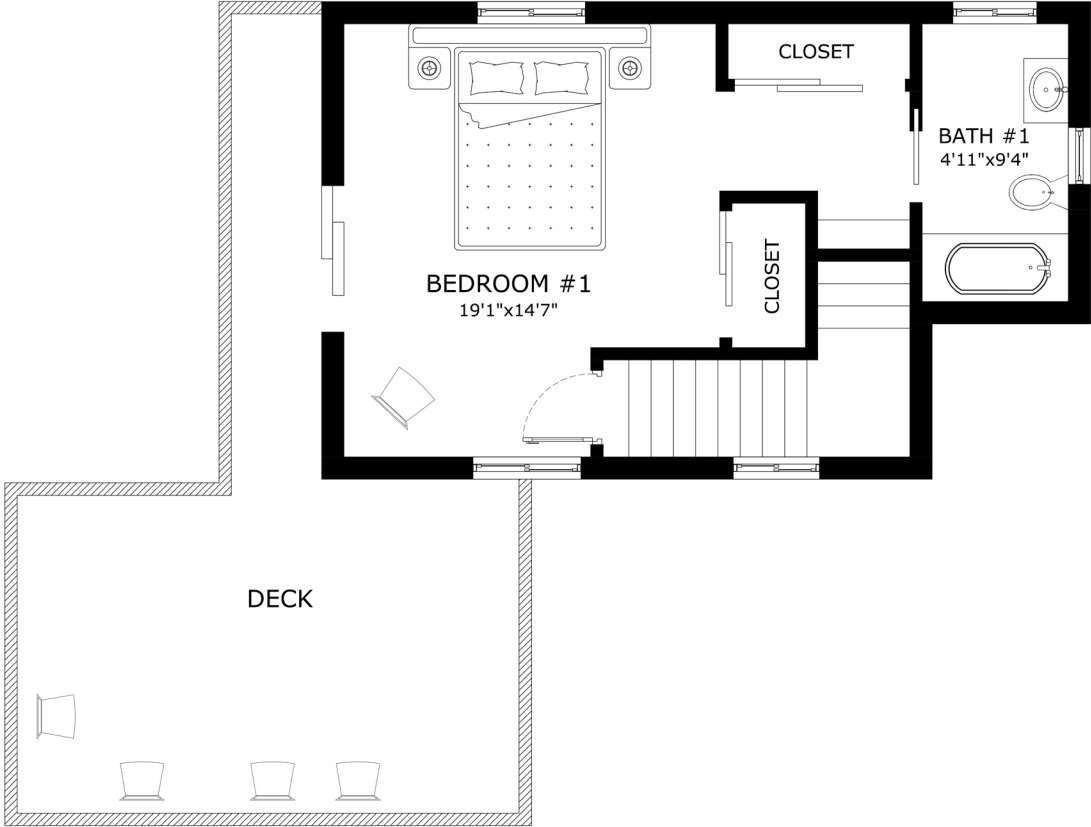

ADDRESS: 5485 El Camile Ave. Oakland, CA 94619.

UPPER LEVEL

'This floor plan is for illustration purposes only and is not intended to provide precise layout or measurements of the home. Potential buyers should investigate these issues to their own satisfaction.'