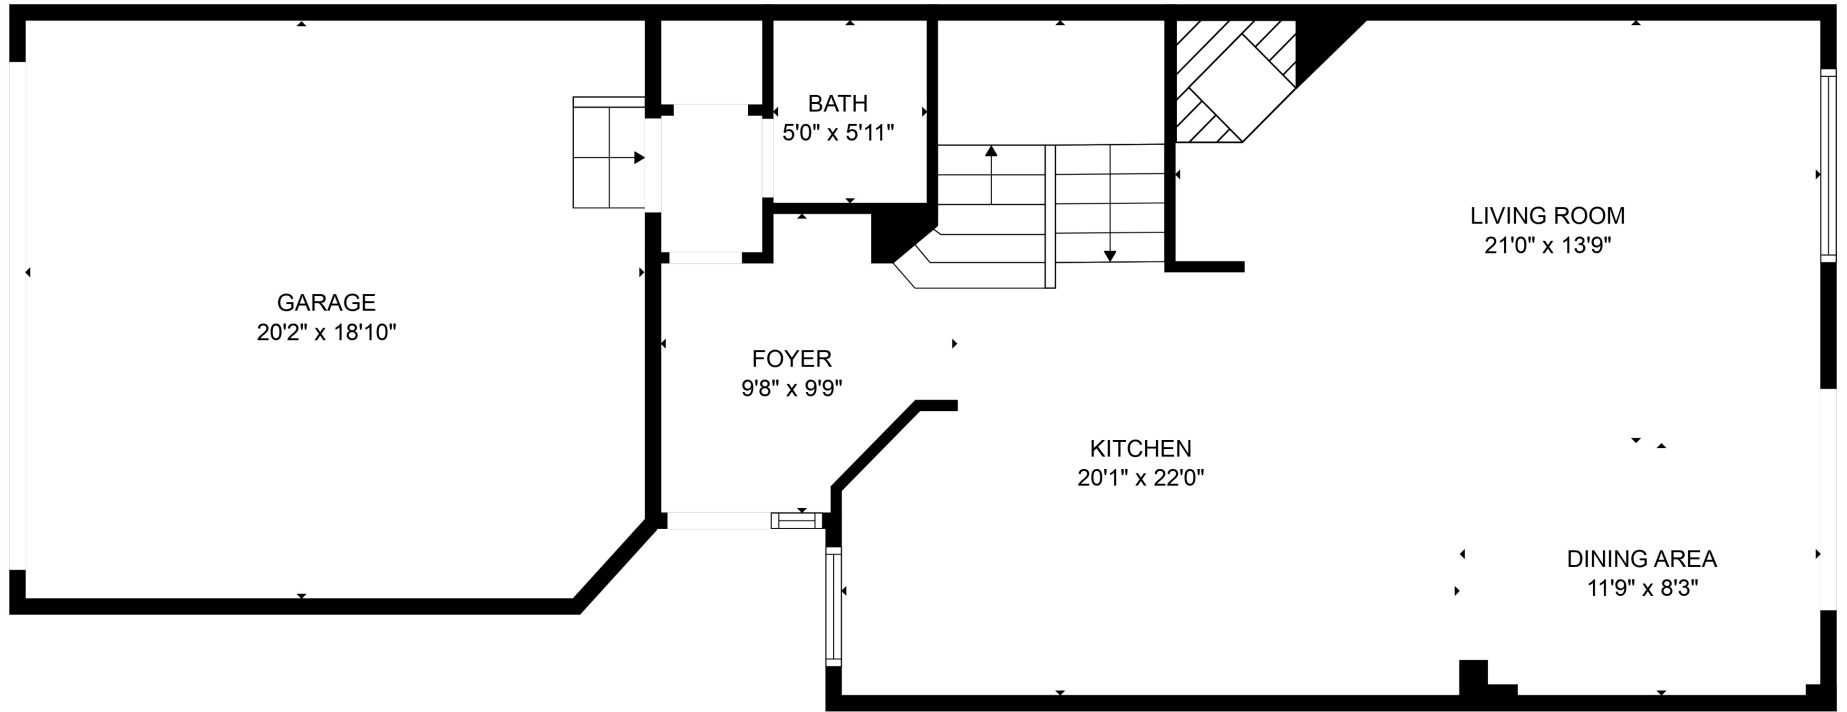

FLOOR 2

FLOOR 3

FLOOR 1

Total scanned area: 2999 sq. ft

SIZES AND DIMENSIONS ARE APPROXIMATE, ACTUAL MAY VARY.

Total scanned area: 2999 sq. ft

SIZES AND DIMENSIONS ARE APPROXIMATE, ACTUAL MAY VARY.

Total scanned area: 2999 sq. ft

SIZES AND DIMENSIONS ARE APPROXIMATE, ACTUAL MAY VARY.

Total scanned area: 2999 sq. ft

SIZES AND DIMENSIONS ARE APPROXIMATE, ACTUAL MAY VARY.