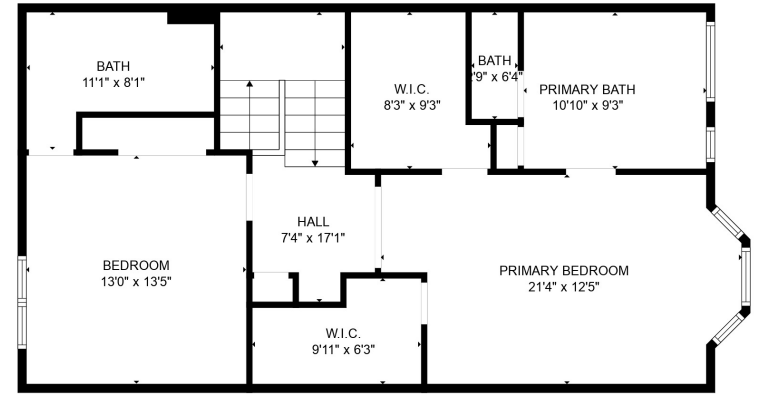

FLOOR 2

FLOOR 3

FLOOR 1

Total scanned area: 2999 sq. ft

SIZES AND DIMENSIONS ARE APPROXIMATE, ACTUAL MAY VARY.

Total scanned area: 2999 sq. ft

SIZES AND DIMENSIONS ARE APPROXIMATE, ACTUAL MAY VARY.

Total scanned area: 2999 sq. ft

SIZES AND DIMENSIONS ARE APPROXIMATE, ACTUAL MAY VARY.

Total scanned area: 2999 sq. ft

SIZES AND DIMENSIONS ARE APPROXIMATE, ACTUAL MAY VARY.