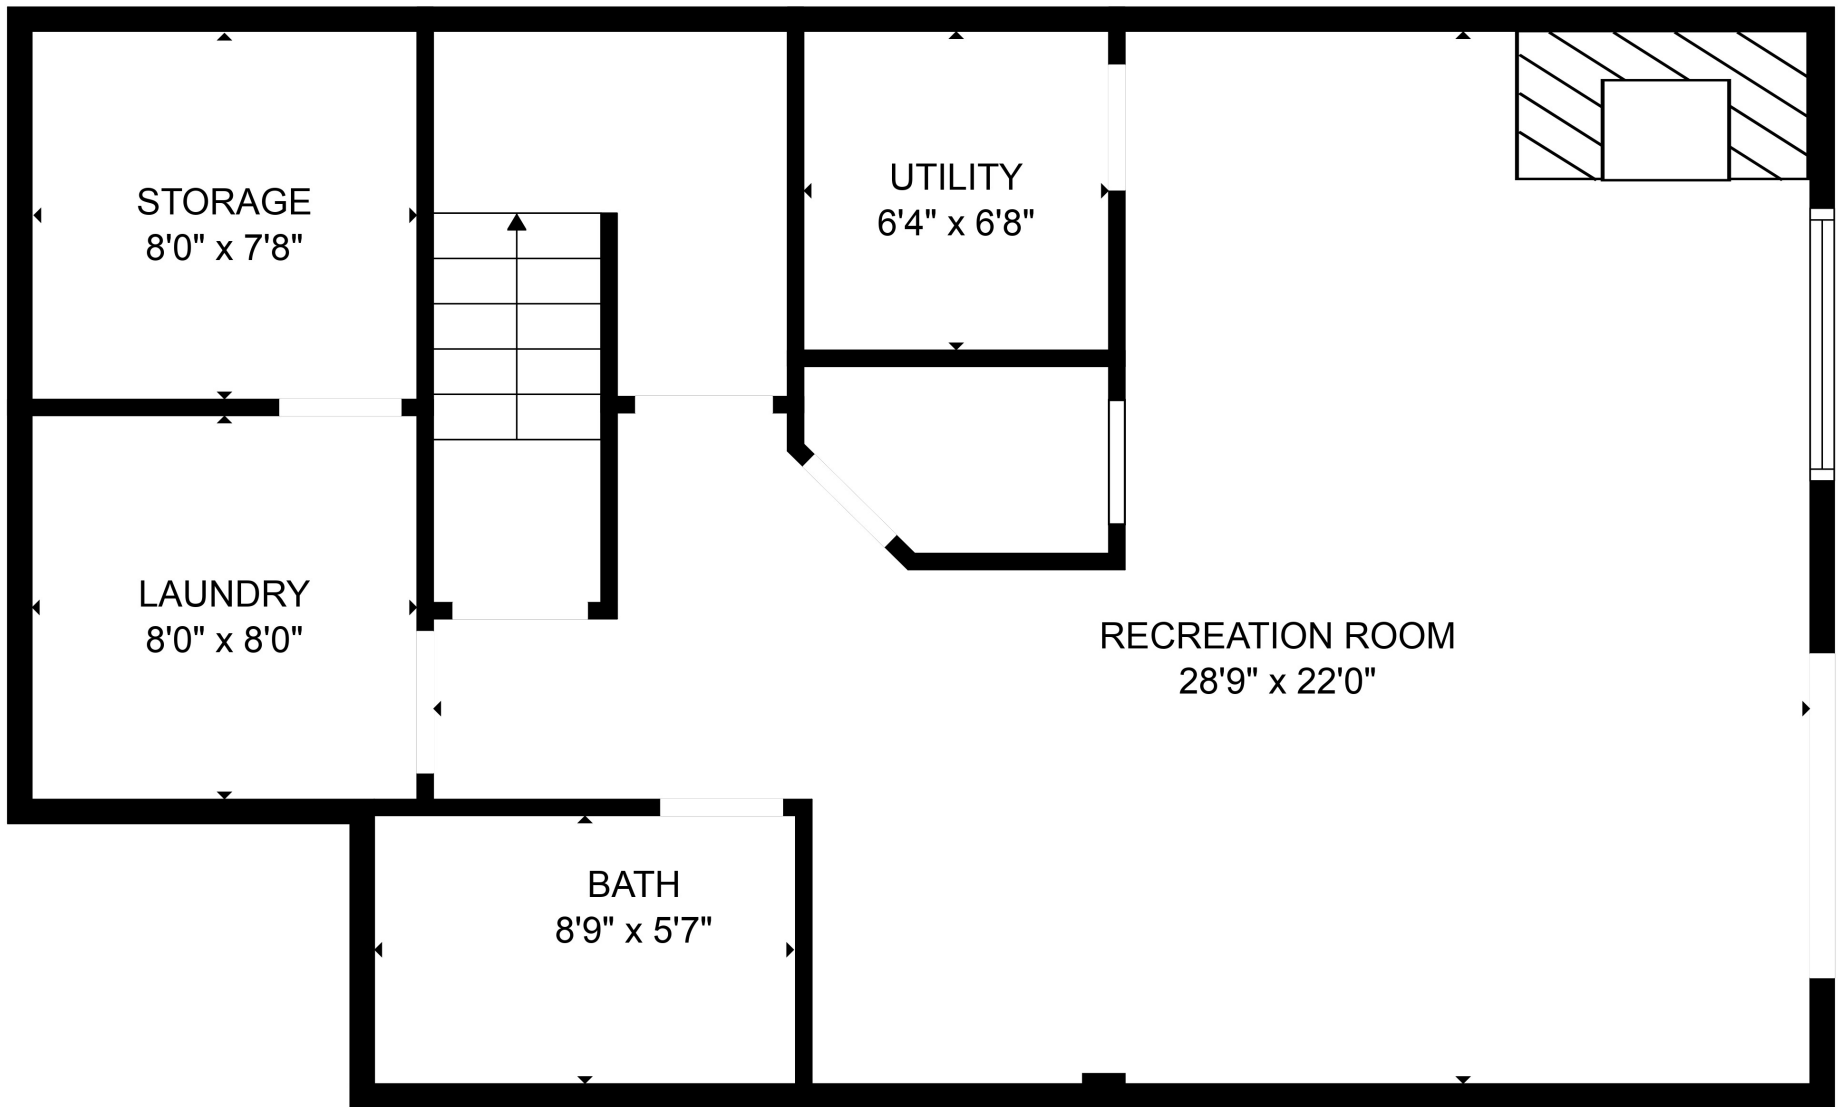

FLOOR 2

FLOOR 3

FLOOR 1

Total scanned area: 2999 sq. ft

SIZES AND DIMENSIONS ARE APPROXIMATE, ACTUAL MAY VARY.

Total scanned area: 2999 sq. ft

SIZES AND DIMENSIONS ARE APPROXIMATE, ACTUAL MAY VARY.

Total scanned area: 2999 sq. ft

SIZES AND DIMENSIONS ARE APPROXIMATE, ACTUAL MAY VARY.

Total scanned area: 2999 sq. ft

SIZES AND DIMENSIONS ARE APPROXIMATE, ACTUAL MAY VARY.