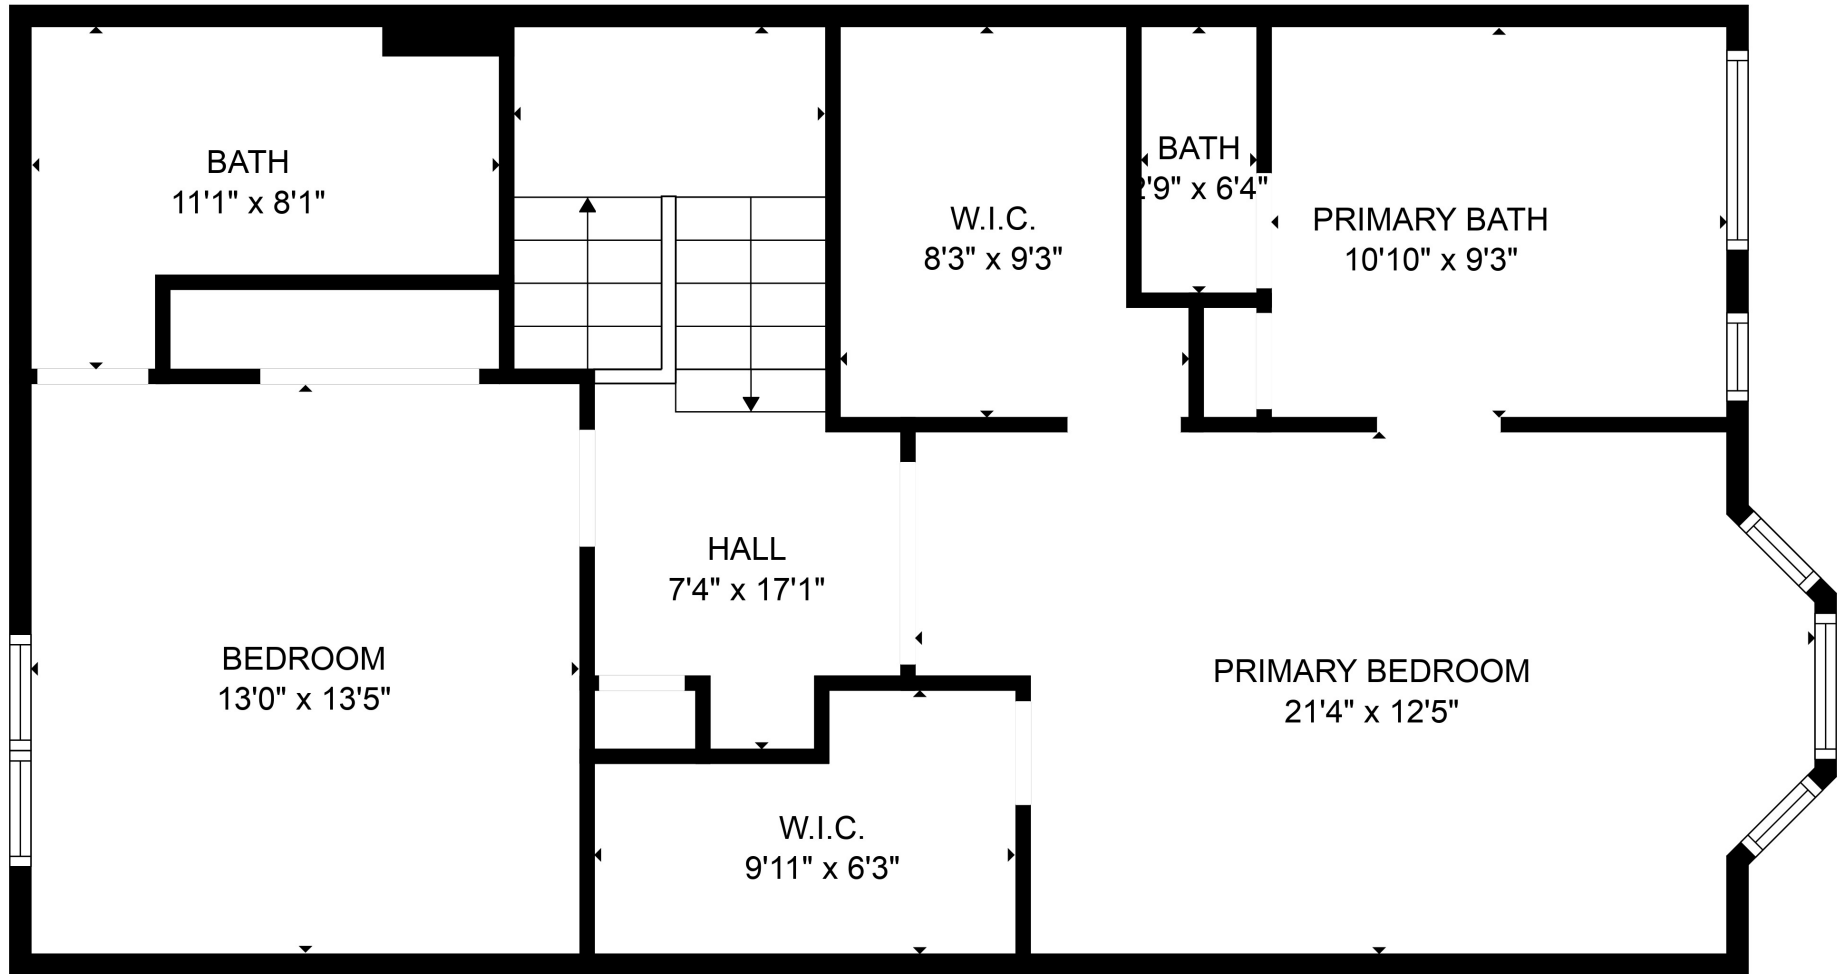

FLOOR 2

FLOOR 3

FLOOR 1

Total scanned area: 2999 sq. ft

SIZES AND DIMENSIONS ARE APPROXIMATE, ACTUAL MAY VARY.

Total scanned area: 2999 sq. ft

SIZES AND DIMENSIONS ARE APPROXIMATE, ACTUAL MAY VARY.

Total scanned area: 2999 sq. ft

SIZES AND DIMENSIONS ARE APPROXIMATE, ACTUAL MAY VARY.

Total scanned area: 2999 sq. ft

SIZES AND DIMENSIONS ARE APPROXIMATE, ACTUAL MAY VARY.