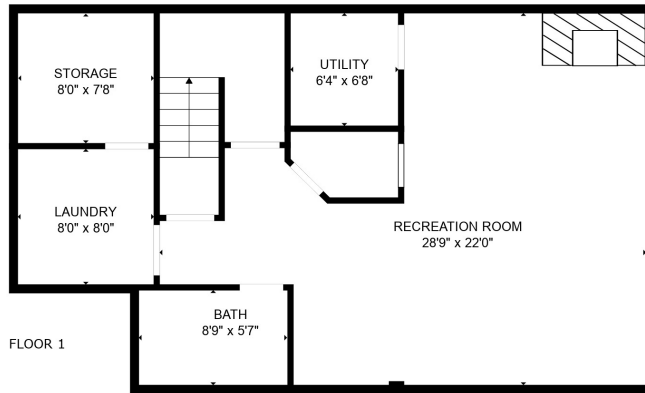

FLOOR 2

FLOOR 3

FLOOR 1

Total scanned area: 2999 sq. ft

SIZES AND DIMENSIONS ARE APPROXIMATE, ACTUAL MAY VARY.

Total scanned area: 2999 sq. ft

SIZES AND DIMENSIONS ARE APPROXIMATE, ACTUAL MAY VARY.

Total scanned area: 2999 sq. ft

SIZES AND DIMENSIONS ARE APPROXIMATE, ACTUAL MAY VARY.

Total scanned area: 2999 sq. ft

SIZES AND DIMENSIONS ARE APPROXIMATE, ACTUAL MAY VARY.