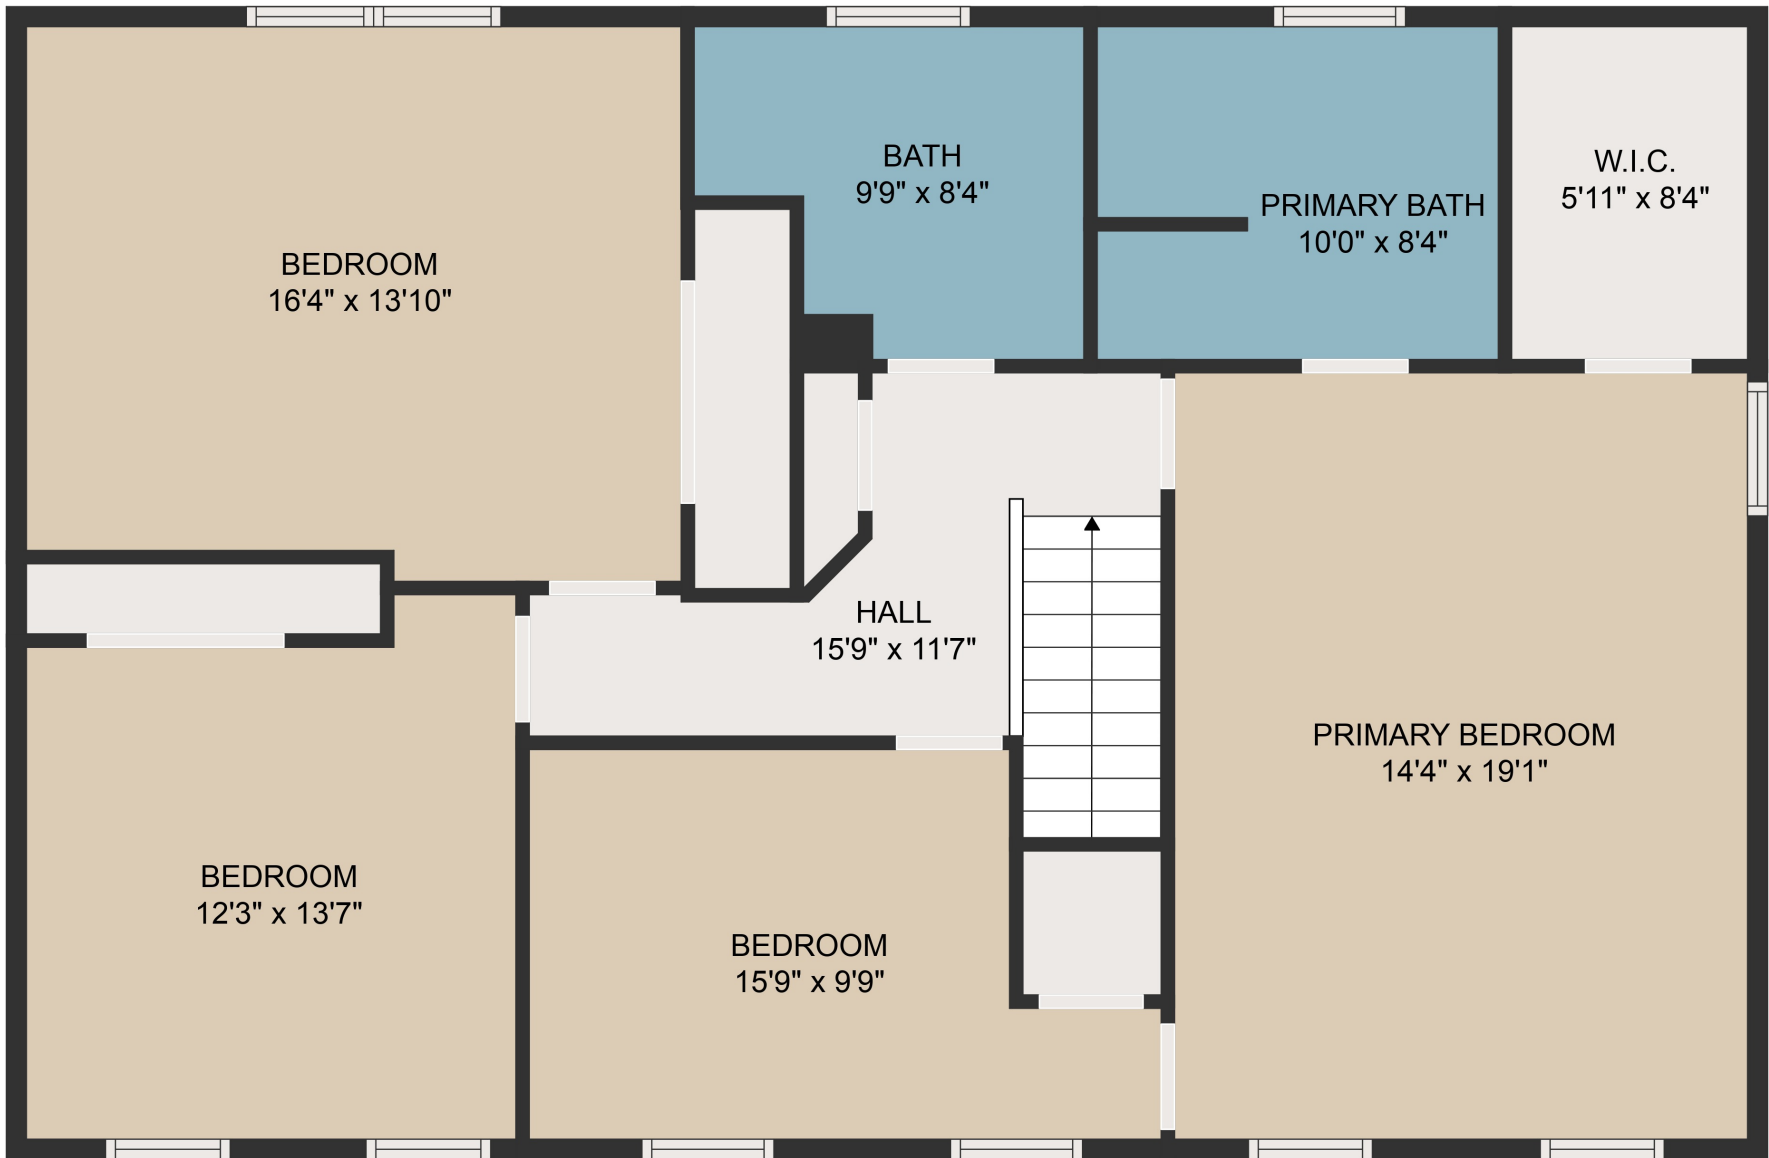

FLOOR 2

FLOOR 1

GROSS INTERNAL AREA
 FLOOR 1: 1305 sq. ft, FLOOR 2: 1192 sq. ft
 EXCLUDED AREAS: FIREPLACE: 21 sq. ft
 TOTAL: 2497 sq. ft

MEASUREMENTS ARE DEEMED HIGHLY RELIABLE BUT NOT GUARANTEED.

GROSS INTERNAL AREA
FLOOR 1: 1305 sq. ft, FLOOR 2: 1192 sq. ft
EXCLUDED AREAS: FIREPLACE: 21 sq. ft
TOTAL: 2497 sq. ft
MEASUREMENTS ARE DEEMED HIGHLY RELIABLE BUT NOT GUARANTEED.

GROSS INTERNAL AREA
FLOOR 1: 1305 sq. ft, FLOOR 2: 1192 sq. ft
EXCLUDED AREAS: FIREPLACE: 21 sq. ft
TOTAL: 2497 sq. ft
MEASUREMENTS ARE DEEMED HIGHLY RELIABLE BUT NOT GUARANTEED.