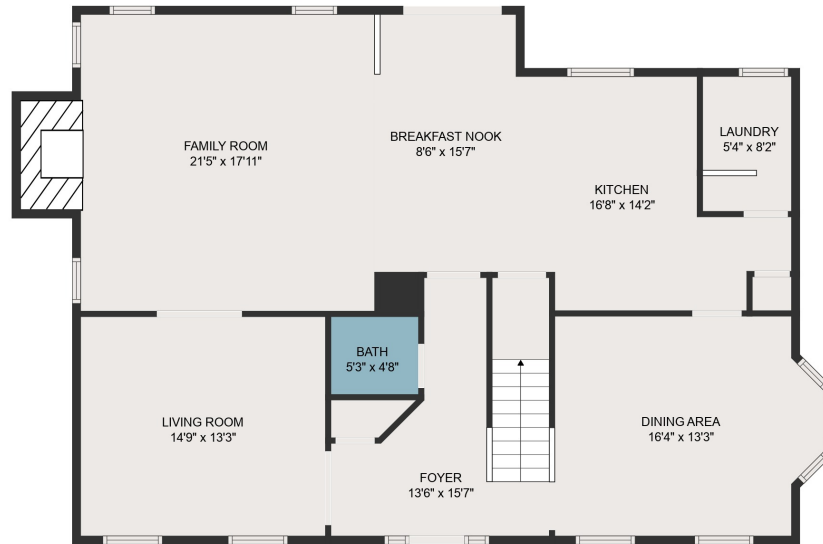

FLOOR 2

FLOOR 1

GROSS INTERNAL AREA
 FLOOR 1: 1305 sq. ft, FLOOR 2: 1192 sq. ft
 EXCLUDED AREAS: FIREPLACE: 21 sq. ft
 TOTAL: 2497 sq. ft

MEASUREMENTS ARE DEEMED HIGHLY RELIABLE BUT NOT GUARANTEED.

GROSS INTERNAL AREA
FLOOR 1: 1305 sq. ft, FLOOR 2: 1192 sq. ft
EXCLUDED AREAS: FIREPLACE: 21 sq. ft
TOTAL: 2497 sq. ft
MEASUREMENTS ARE DEEMED HIGHLY RELIABLE BUT NOT GUARANTEED.

GROSS INTERNAL AREA
FLOOR 1: 1305 sq. ft, FLOOR 2: 1192 sq. ft
EXCLUDED AREAS: FIREPLACE: 21 sq. ft
TOTAL: 2497 sq. ft
MEASUREMENTS ARE DEEMED HIGHLY RELIABLE BUT NOT GUARANTEED.