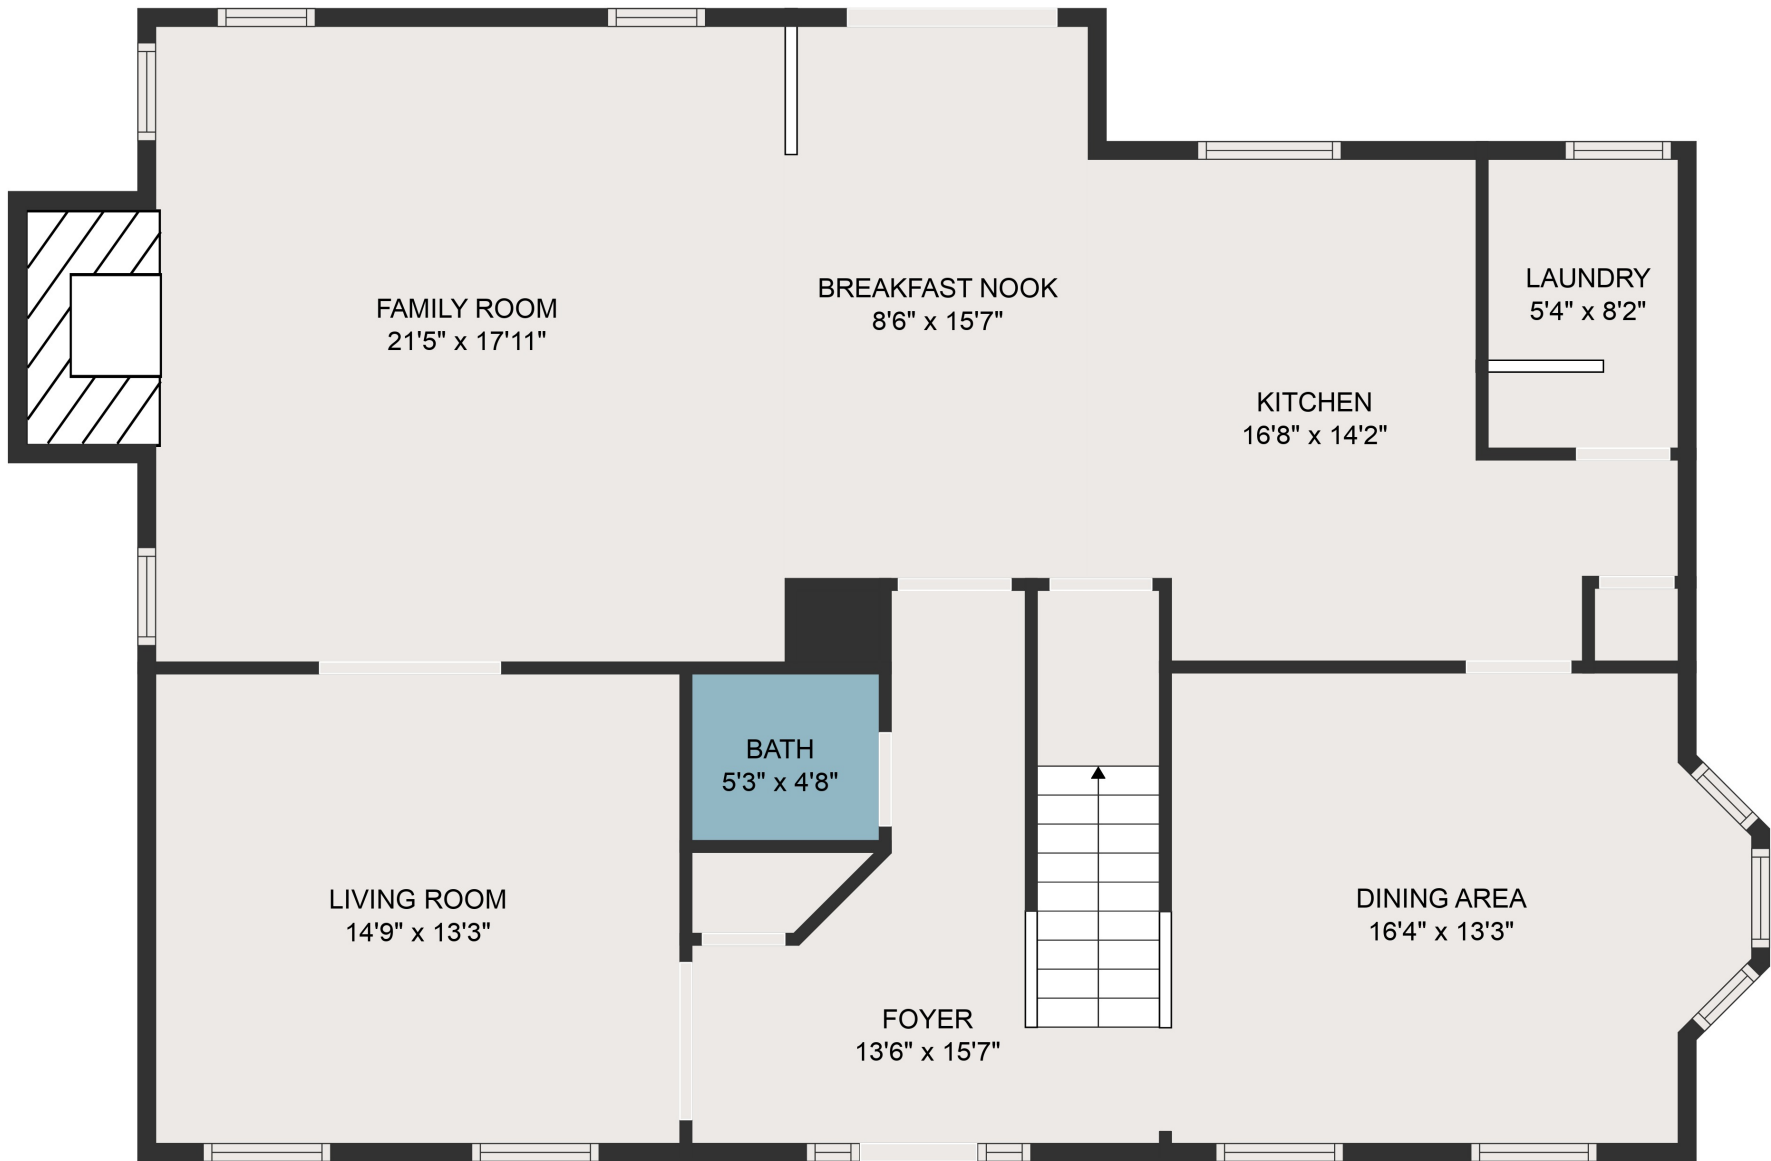

FLOOR 2

FLOOR 1

GROSS INTERNAL AREA
 FLOOR 1: 1305 sq. ft, FLOOR 2: 1192 sq. ft
 EXCLUDED AREAS: FIREPLACE: 21 sq. ft
 TOTAL: 2497 sq. ft

MEASUREMENTS ARE DEEMED HIGHLY RELIABLE BUT NOT GUARANTEED.

GROSS INTERNAL AREA
FLOOR 1: 1305 sq. ft, FLOOR 2: 1192 sq. ft
EXCLUDED AREAS: FIREPLACE: 21 sq. ft
TOTAL: 2497 sq. ft
MEASUREMENTS ARE DEEMED HIGHLY RELIABLE BUT NOT GUARANTEED.

GROSS INTERNAL AREA
FLOOR 1: 1305 sq. ft, FLOOR 2: 1192 sq. ft
EXCLUDED AREAS: FIREPLACE: 21 sq. ft
TOTAL: 2497 sq. ft
MEASUREMENTS ARE DEEMED HIGHLY RELIABLE BUT NOT GUARANTEED.