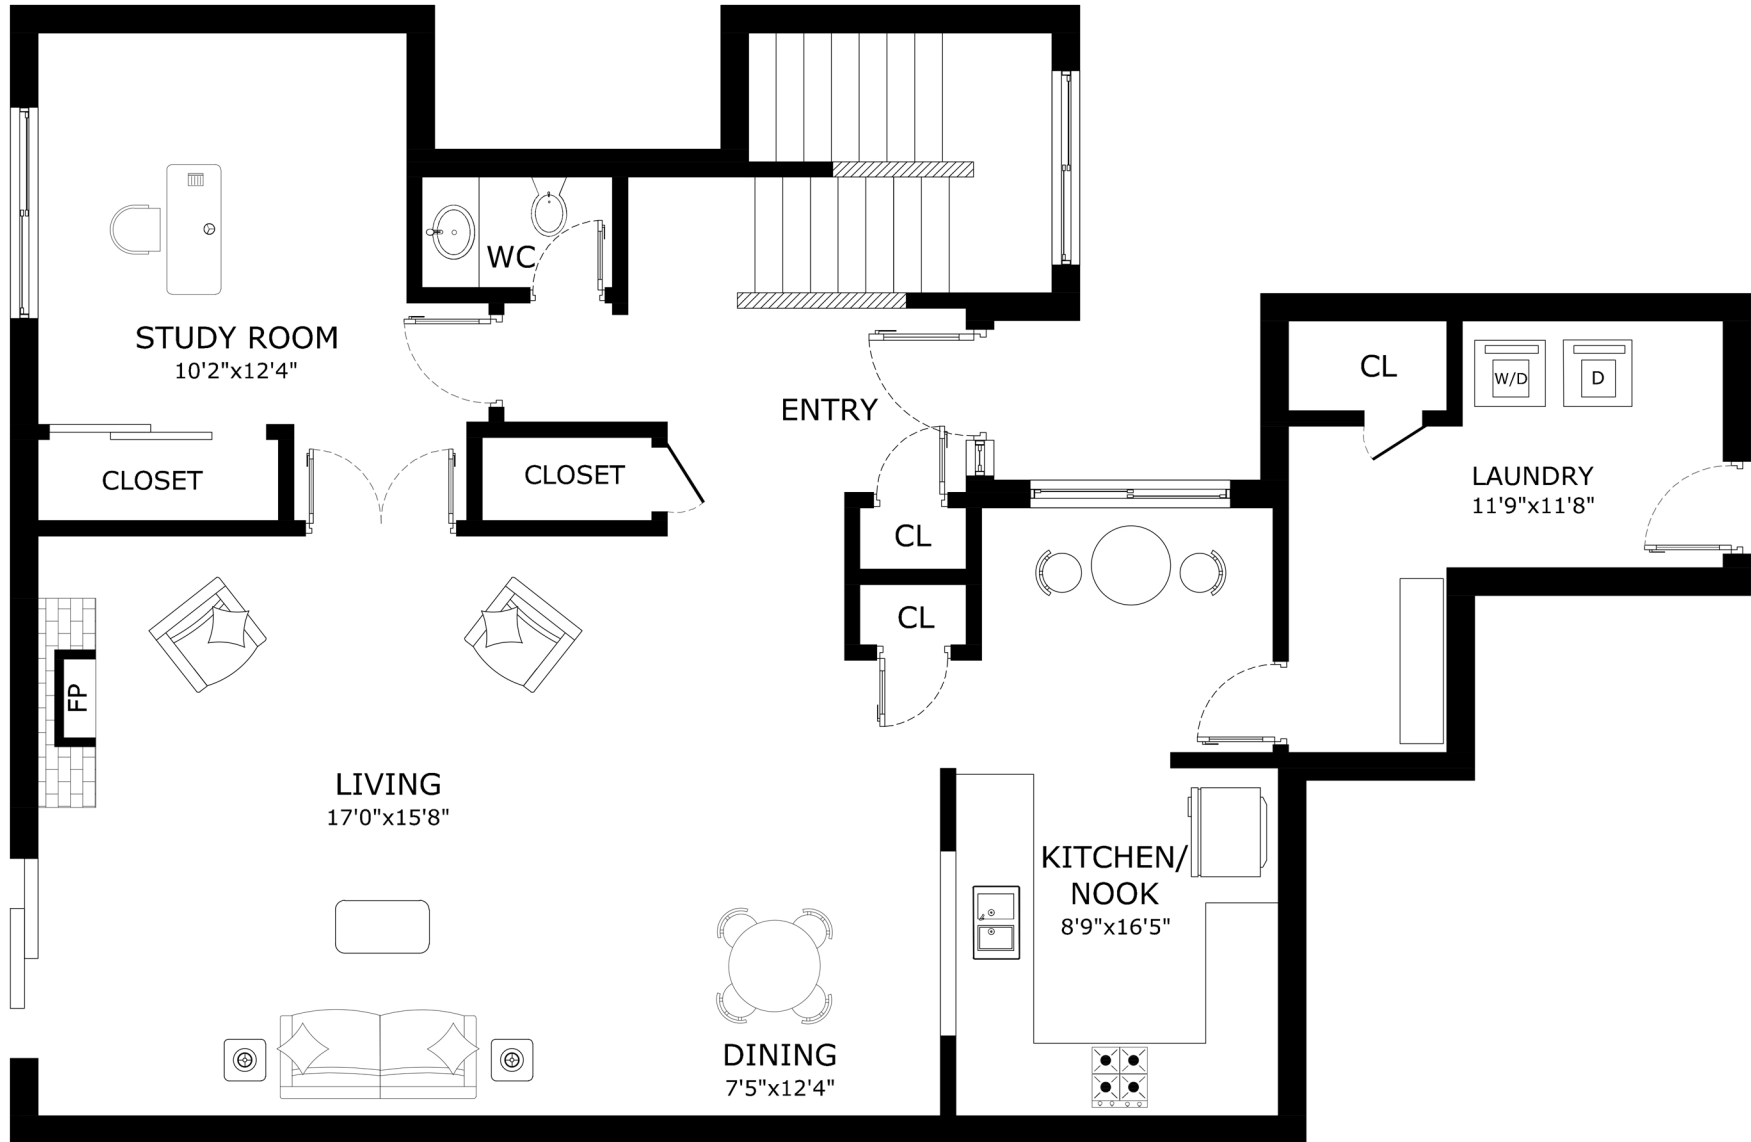

ADDRESS: 2444 Croyden Ct., Sanb Leandro, CA, 94577.

FIRST FLOOR

'This floor plan is for illustration purposes only and is not intended to provide precise layout or measurements of the home. Potential buyers should investigate these issues to their own satisfaction.'