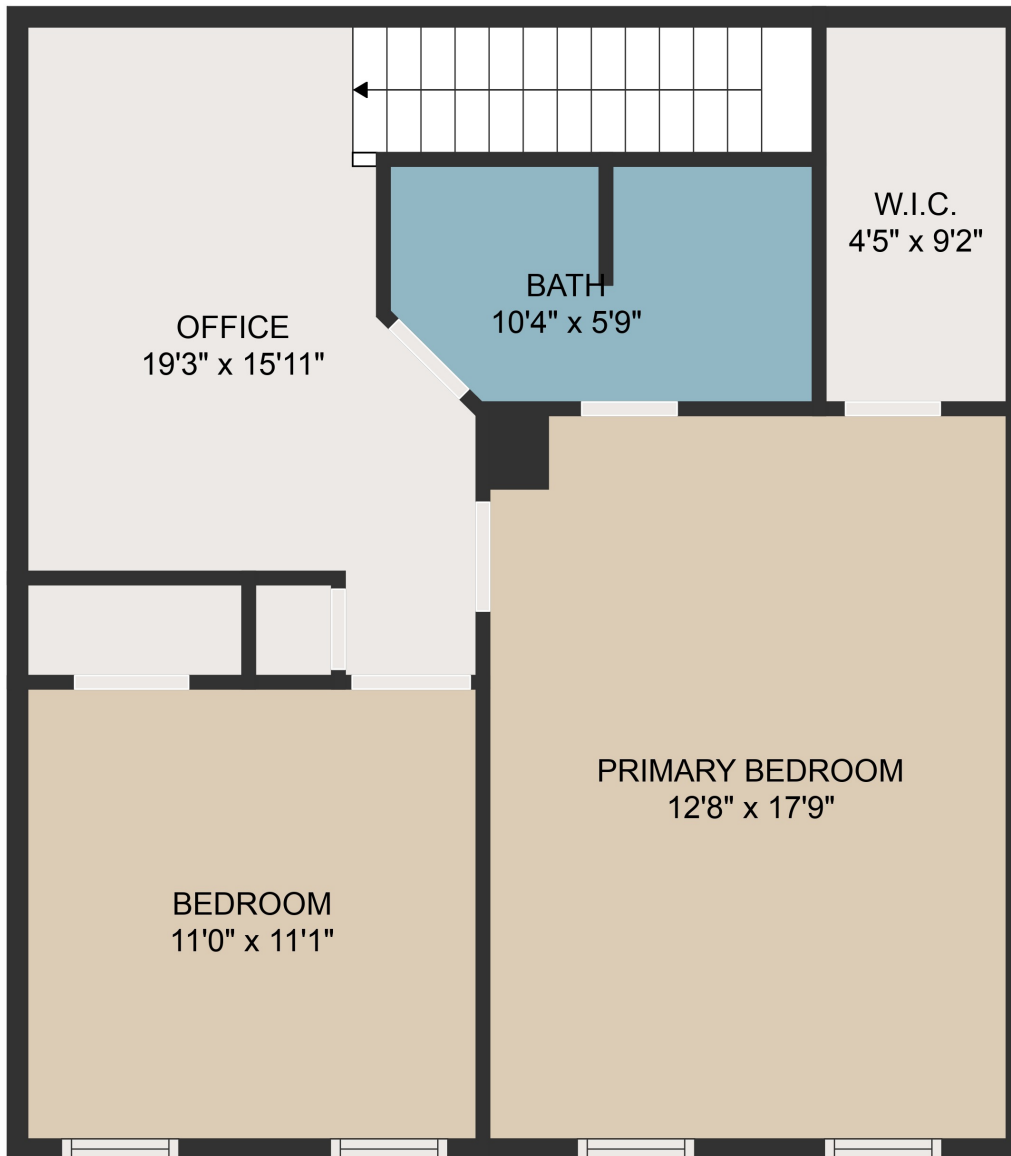

FLOOR 1

FLOOR 2

FLOOR 3

GROSS INTERNAL AREA
 FLOOR 1: 255 sq. ft, FLOOR 2: 621 sq. ft, FLOOR 3: 655 sq. ft
 EXCLUDED AREAS: GARAGE: 362 sq. ft
 TOTAL: 1531 sq. ft

MEASUREMENTS ARE DEEMED HIGHLY RELIABLE BUT NOT GUARANTEED.

GROSS INTERNAL AREA
FLOOR 1: 255 sq. ft, FLOOR 2: 621 sq. ft, FLOOR 3: 655 sq. ft
EXCLUDED AREAS: GARAGE: 362 sq. ft
TOTAL: 1531 sq. ft

MEASUREMENTS ARE DEEMED HIGHLY RELIABLE BUT NOT GUARANTEED.

GROSS INTERNAL AREA
FLOOR 1: 255 sq. ft, FLOOR 2: 621 sq. ft, FLOOR 3: 655 sq. ft
EXCLUDED AREAS: GARAGE: 362 sq. ft
TOTAL: 1531 sq. ft

MEASUREMENTS ARE DEEMED HIGHLY RELIABLE BUT NOT GUARANTEED.

GROSS INTERNAL AREA
FLOOR 1: 255 sq. ft, FLOOR 2: 621 sq. ft, FLOOR 3: 655 sq. ft
EXCLUDED AREAS: GARAGE: 362 sq. ft
TOTAL: 1531 sq. ft

MEASUREMENTS ARE DEEMED HIGHLY RELIABLE BUT NOT GUARANTEED.