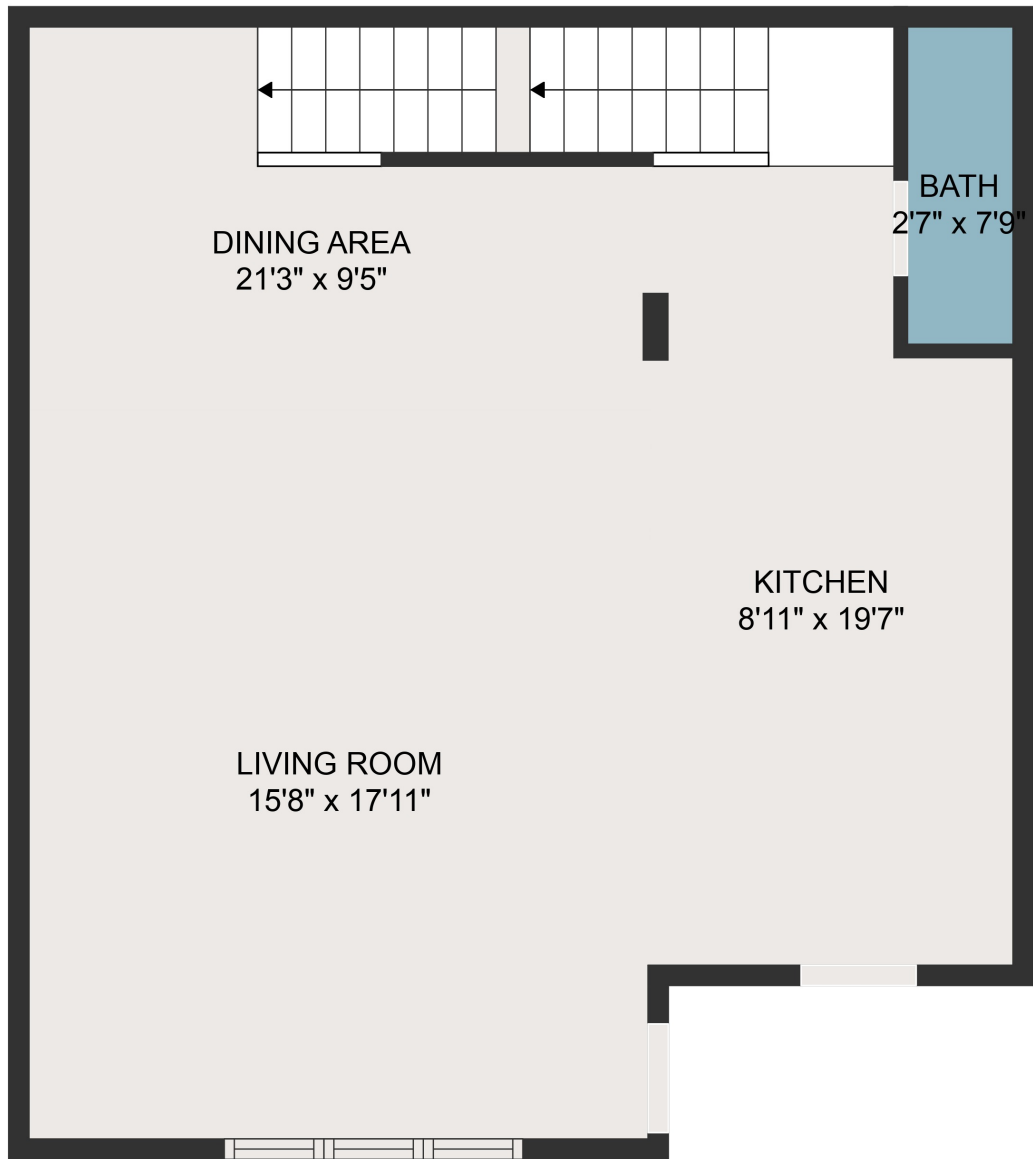

FLOOR 1

FLOOR 2

FLOOR 3

GROSS INTERNAL AREA
 FLOOR 1: 255 sq. ft, FLOOR 2: 621 sq. ft, FLOOR 3: 655 sq. ft
 EXCLUDED AREAS: GARAGE: 362 sq. ft
 TOTAL: 1531 sq. ft

MEASUREMENTS ARE DEEMED HIGHLY RELIABLE BUT NOT GUARANTEED.

GROSS INTERNAL AREA
FLOOR 1: 255 sq. ft, FLOOR 2: 621 sq. ft, FLOOR 3: 655 sq. ft
EXCLUDED AREAS: GARAGE: 362 sq. ft
TOTAL: 1531 sq. ft

MEASUREMENTS ARE DEEMED HIGHLY RELIABLE BUT NOT GUARANTEED.

GROSS INTERNAL AREA
FLOOR 1: 255 sq. ft, FLOOR 2: 621 sq. ft, FLOOR 3: 655 sq. ft
EXCLUDED AREAS: GARAGE: 362 sq. ft
TOTAL: 1531 sq. ft

MEASUREMENTS ARE DEEMED HIGHLY RELIABLE BUT NOT GUARANTEED.

GROSS INTERNAL AREA
FLOOR 1: 255 sq. ft, FLOOR 2: 621 sq. ft, FLOOR 3: 655 sq. ft
EXCLUDED AREAS: GARAGE: 362 sq. ft
TOTAL: 1531 sq. ft

MEASUREMENTS ARE DEEMED HIGHLY RELIABLE BUT NOT GUARANTEED.