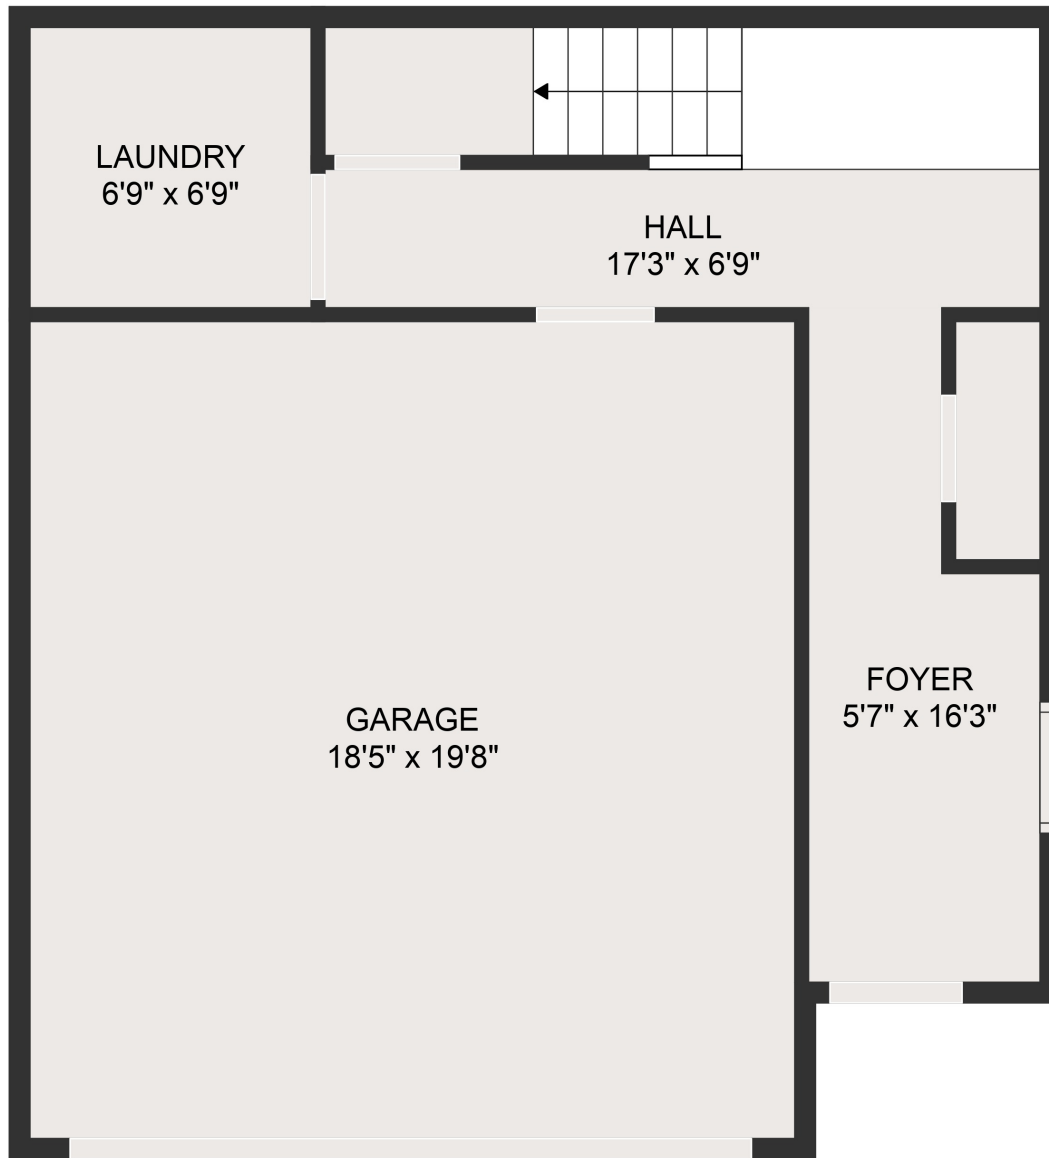

FLOOR 1

FLOOR 2

FLOOR 3

GROSS INTERNAL AREA
 FLOOR 1: 255 sq. ft, FLOOR 2: 621 sq. ft, FLOOR 3: 655 sq. ft
 EXCLUDED AREAS: GARAGE: 362 sq. ft
 TOTAL: 1531 sq. ft

MEASUREMENTS ARE DEEMED HIGHLY RELIABLE BUT NOT GUARANTEED.

GROSS INTERNAL AREA
FLOOR 1: 255 sq. ft, FLOOR 2: 621 sq. ft, FLOOR 3: 655 sq. ft
EXCLUDED AREAS: GARAGE: 362 sq. ft
TOTAL: 1531 sq. ft

MEASUREMENTS ARE DEEMED HIGHLY RELIABLE BUT NOT GUARANTEED.

GROSS INTERNAL AREA
FLOOR 1: 255 sq. ft, FLOOR 2: 621 sq. ft, FLOOR 3: 655 sq. ft
EXCLUDED AREAS: GARAGE: 362 sq. ft
TOTAL: 1531 sq. ft

MEASUREMENTS ARE DEEMED HIGHLY RELIABLE BUT NOT GUARANTEED.

GROSS INTERNAL AREA
FLOOR 1: 255 sq. ft, FLOOR 2: 621 sq. ft, FLOOR 3: 655 sq. ft
EXCLUDED AREAS: GARAGE: 362 sq. ft
TOTAL: 1531 sq. ft

MEASUREMENTS ARE DEEMED HIGHLY RELIABLE BUT NOT GUARANTEED.