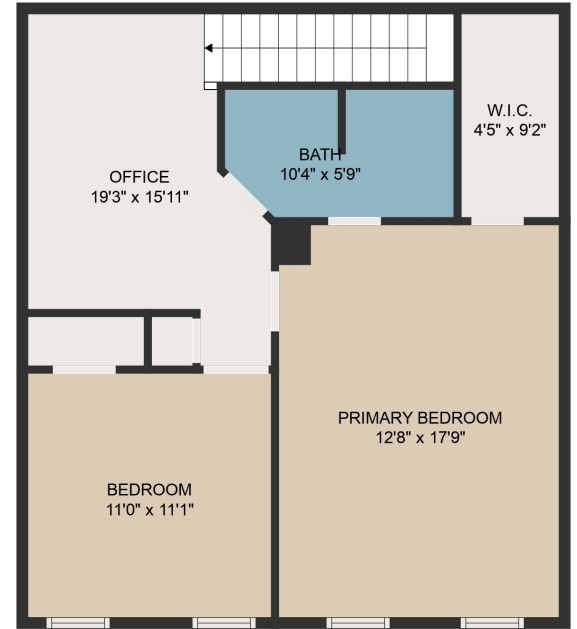

FLOOR 1

FLOOR 2

FLOOR 3

GROSS INTERNAL AREA
 FLOOR 1: 255 sq. ft, FLOOR 2: 621 sq. ft, FLOOR 3: 655 sq. ft
 EXCLUDED AREAS: GARAGE: 362 sq. ft
 TOTAL: 1531 sq. ft

MEASUREMENTS ARE DEEMED HIGHLY RELIABLE BUT NOT GUARANTEED.

GROSS INTERNAL AREA
FLOOR 1: 255 sq. ft, FLOOR 2: 621 sq. ft, FLOOR 3: 655 sq. ft
EXCLUDED AREAS: GARAGE: 362 sq. ft
TOTAL: 1531 sq. ft

MEASUREMENTS ARE DEEMED HIGHLY RELIABLE BUT NOT GUARANTEED.

GROSS INTERNAL AREA
FLOOR 1: 255 sq. ft, FLOOR 2: 621 sq. ft, FLOOR 3: 655 sq. ft
EXCLUDED AREAS: GARAGE: 362 sq. ft
TOTAL: 1531 sq. ft

MEASUREMENTS ARE DEEMED HIGHLY RELIABLE BUT NOT GUARANTEED.

GROSS INTERNAL AREA
FLOOR 1: 255 sq. ft, FLOOR 2: 621 sq. ft, FLOOR 3: 655 sq. ft
EXCLUDED AREAS: GARAGE: 362 sq. ft
TOTAL: 1531 sq. ft

MEASUREMENTS ARE DEEMED HIGHLY RELIABLE BUT NOT GUARANTEED.