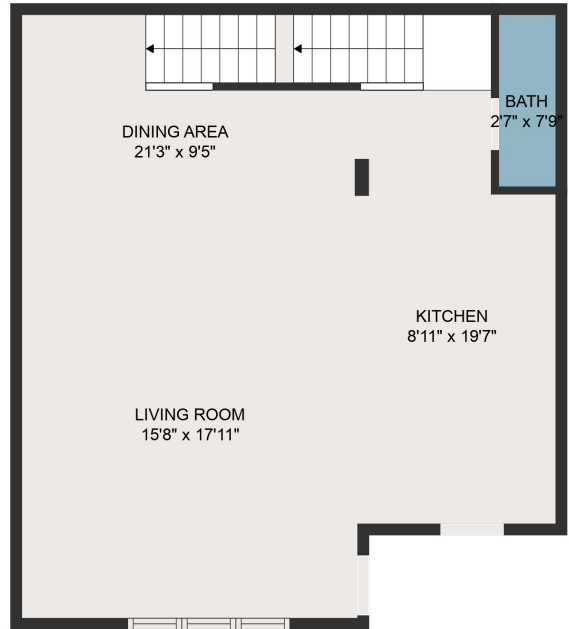

FLOOR 1

FLOOR 2

FLOOR 3

GROSS INTERNAL AREA
 FLOOR 1: 255 sq. ft, FLOOR 2: 621 sq. ft, FLOOR 3: 655 sq. ft
 EXCLUDED AREAS: GARAGE: 362 sq. ft
 TOTAL: 1531 sq. ft

MEASUREMENTS ARE DEEMED HIGHLY RELIABLE BUT NOT GUARANTEED.

GROSS INTERNAL AREA
FLOOR 1: 255 sq. ft, FLOOR 2: 621 sq. ft, FLOOR 3: 655 sq. ft
EXCLUDED AREAS: GARAGE: 362 sq. ft
TOTAL: 1531 sq. ft

MEASUREMENTS ARE DEEMED HIGHLY RELIABLE BUT NOT GUARANTEED.

GROSS INTERNAL AREA
FLOOR 1: 255 sq. ft, FLOOR 2: 621 sq. ft, FLOOR 3: 655 sq. ft
EXCLUDED AREAS: GARAGE: 362 sq. ft
TOTAL: 1531 sq. ft

MEASUREMENTS ARE DEEMED HIGHLY RELIABLE BUT NOT GUARANTEED.

GROSS INTERNAL AREA
FLOOR 1: 255 sq. ft, FLOOR 2: 621 sq. ft, FLOOR 3: 655 sq. ft
EXCLUDED AREAS: GARAGE: 362 sq. ft
TOTAL: 1531 sq. ft

MEASUREMENTS ARE DEEMED HIGHLY RELIABLE BUT NOT GUARANTEED.