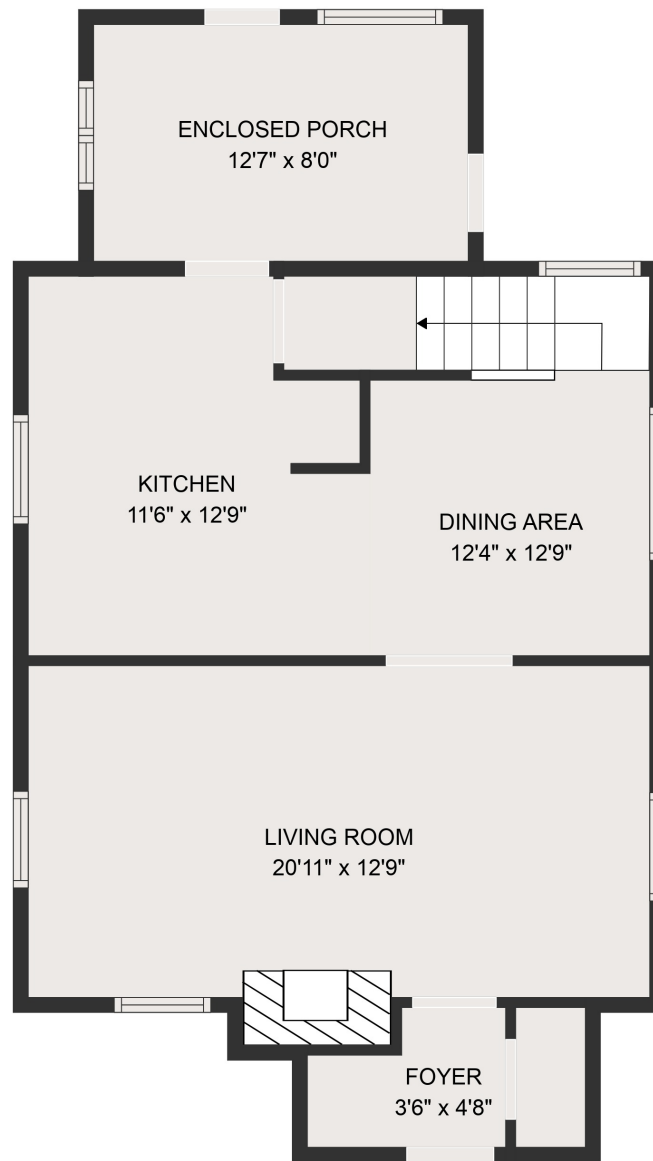

FLOOR 1

FLOOR 2

GROSS INTERNAL AREA
 FLOOR 1: 558 sq. ft, FLOOR 2: 469 sq. ft
 EXCLUDED AREAS: ENCLOSED PORCH: 100 sq. ft
 TOTAL: 1027 sq. ft
 MEASUREMENTS ARE DEEMED HIGHLY RELIABLE BUT NOT GUARANTEED.

GROSS INTERNAL AREA
FLOOR 1: 558 sq. ft, FLOOR 2: 469 sq. ft
EXCLUDED AREAS: ENCLOSED PORCH: 100 sq. ft
TOTAL: 1027 sq. ft
MEASUREMENTS ARE DEEMED HIGHLY RELIABLE BUT NOT GUARANTEED.

GROSS INTERNAL AREA
FLOOR 1: 558 sq. ft, FLOOR 2: 469 sq. ft
EXCLUDED AREAS: ENCLOSED PORCH: 100 sq. ft
TOTAL: 1027 sq. ft
MEASUREMENTS ARE DEEMED HIGHLY RELIABLE BUT NOT GUARANTEED.