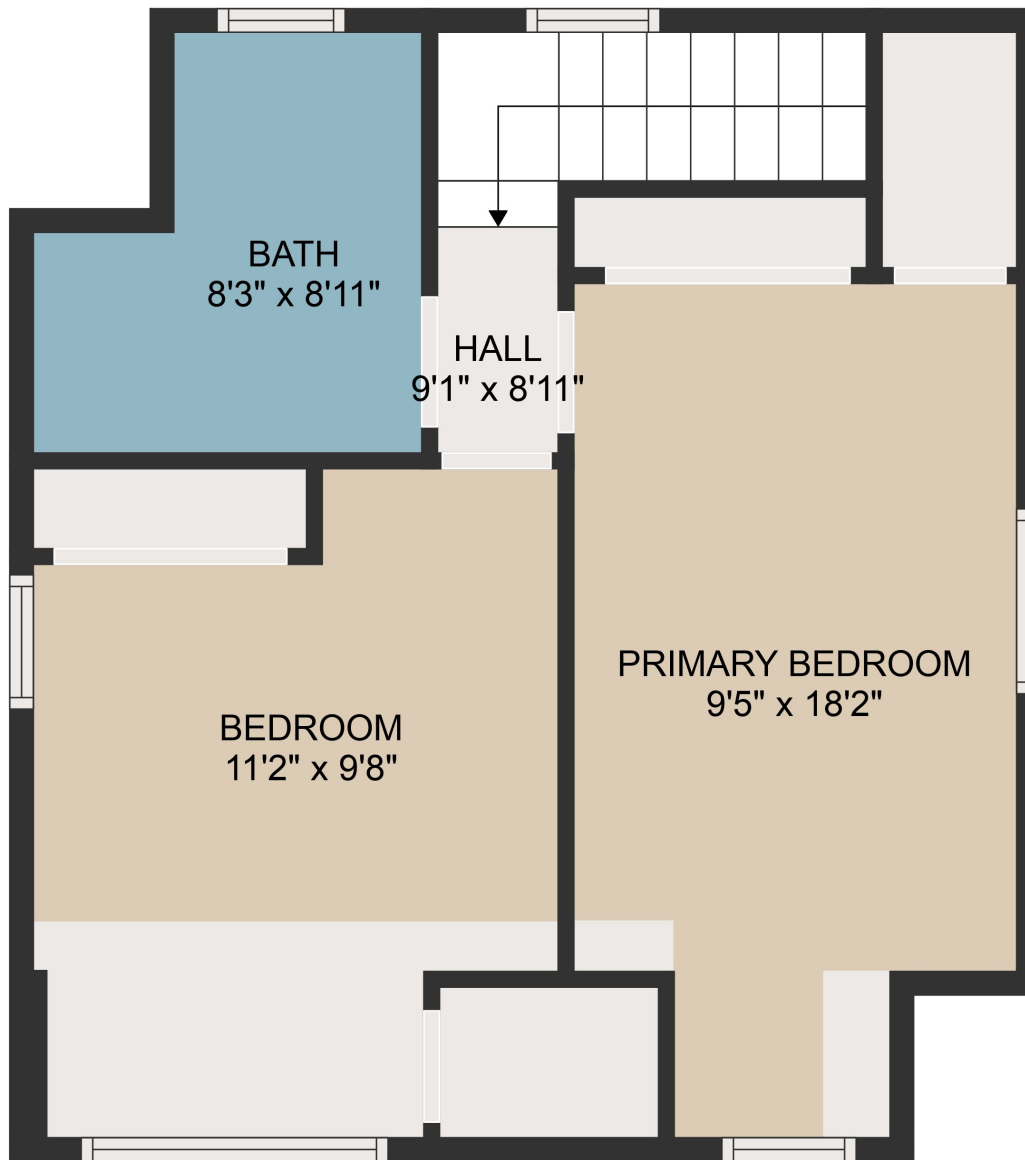

FLOOR 1

FLOOR 2

GROSS INTERNAL AREA
 FLOOR 1: 558 sq. ft, FLOOR 2: 469 sq. ft
 EXCLUDED AREAS: ENCLOSED PORCH: 100 sq. ft
 TOTAL: 1027 sq. ft
 MEASUREMENTS ARE DEEMED HIGHLY RELIABLE BUT NOT GUARANTEED.

GROSS INTERNAL AREA
FLOOR 1: 558 sq. ft, FLOOR 2: 469 sq. ft
EXCLUDED AREAS: ENCLOSED PORCH: 100 sq. ft
TOTAL: 1027 sq. ft
MEASUREMENTS ARE DEEMED HIGHLY RELIABLE BUT NOT GUARANTEED.

GROSS INTERNAL AREA
FLOOR 1: 558 sq. ft, FLOOR 2: 469 sq. ft
EXCLUDED AREAS: ENCLOSED PORCH: 100 sq. ft
TOTAL: 1027 sq. ft
MEASUREMENTS ARE DEEMED HIGHLY RELIABLE BUT NOT GUARANTEED.