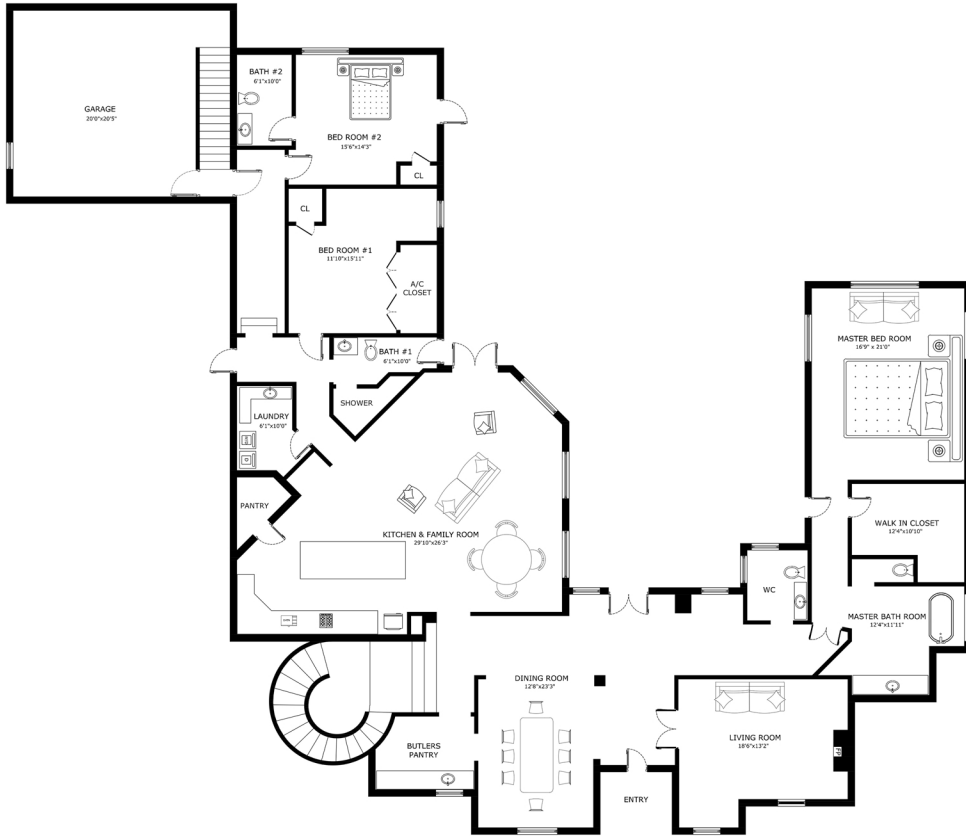

ADDRESS: 895 Spring Park Loop, Kissimmee, FL 34747.

FIRST FLOOR

SECOND FLOOR

'This floor plan is for illustration purposes only and is not intended to provide precise layout or measurements of the home. Potential buyers should investigate these issues to their own satisfaction.'