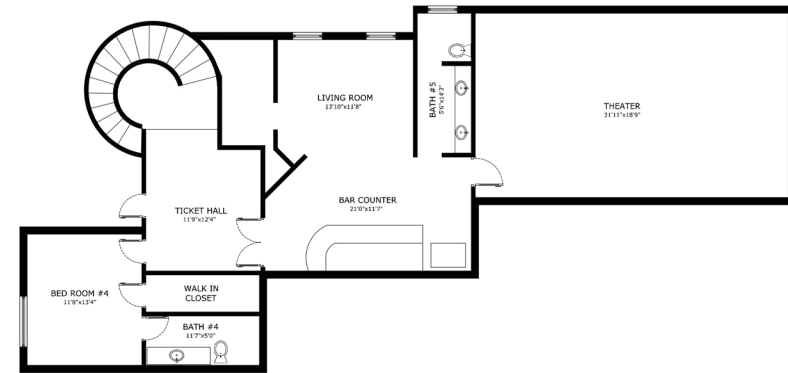

ADDRESS: 895 Spring Park Loop, Kissimmee, FL 34747.

FIRST FLOOR

SECOND FLOOR

'This floor plan is for illustration purposes only and is not intended to provide precise layout or measurements of the home. Potential buyers should investigate these issues to their own satisfaction.'