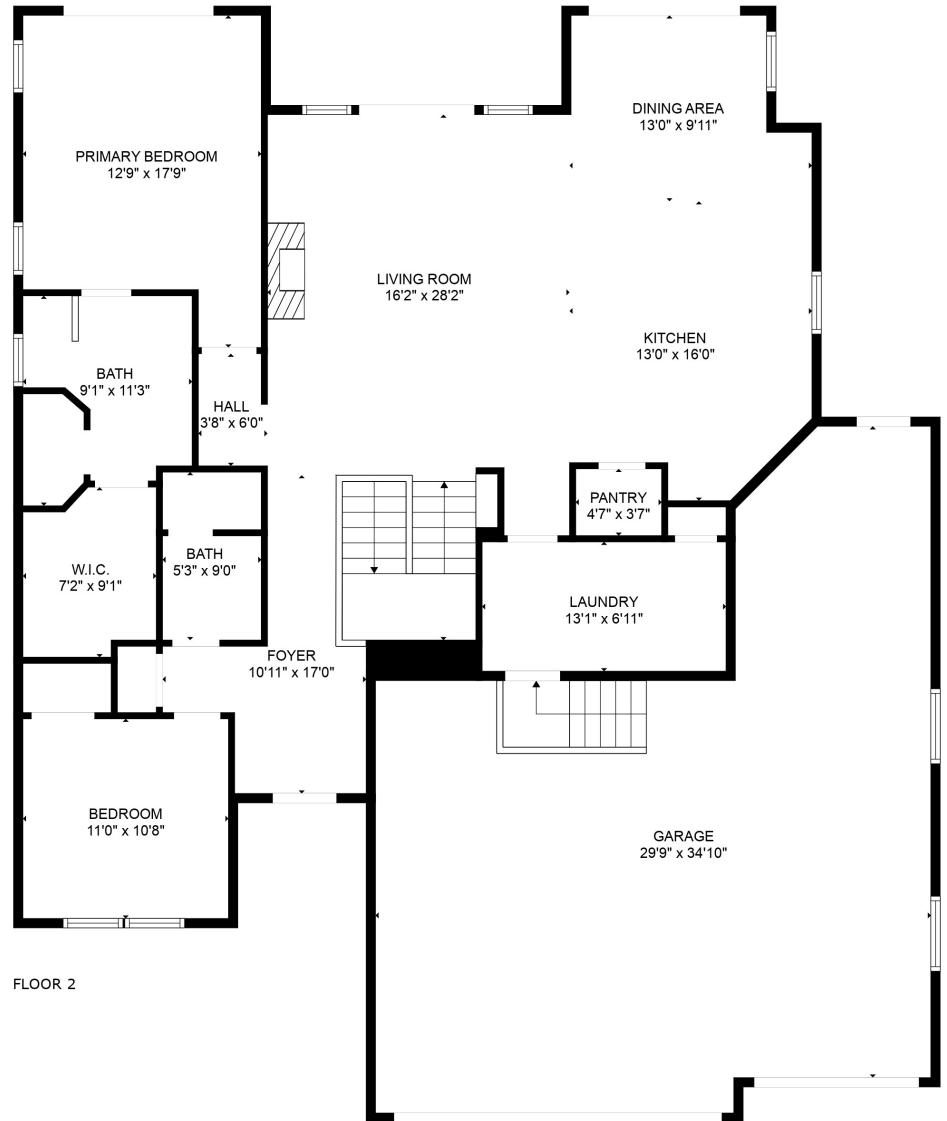

FLOOR 1

FLOOR 2

Total scanned area: 4055 sq. ft

SIZES AND DIMENSIONS ARE APPROXIMATE, ACTUAL MAY VARY.

Total scanned area: 4055 sq. ft

SIZES AND DIMENSIONS ARE APPROXIMATE, ACTUAL MAY VARY.

Total scanned area: 4055 sq. ft

SIZES AND DIMENSIONS ARE APPROXIMATE, ACTUAL MAY VARY.