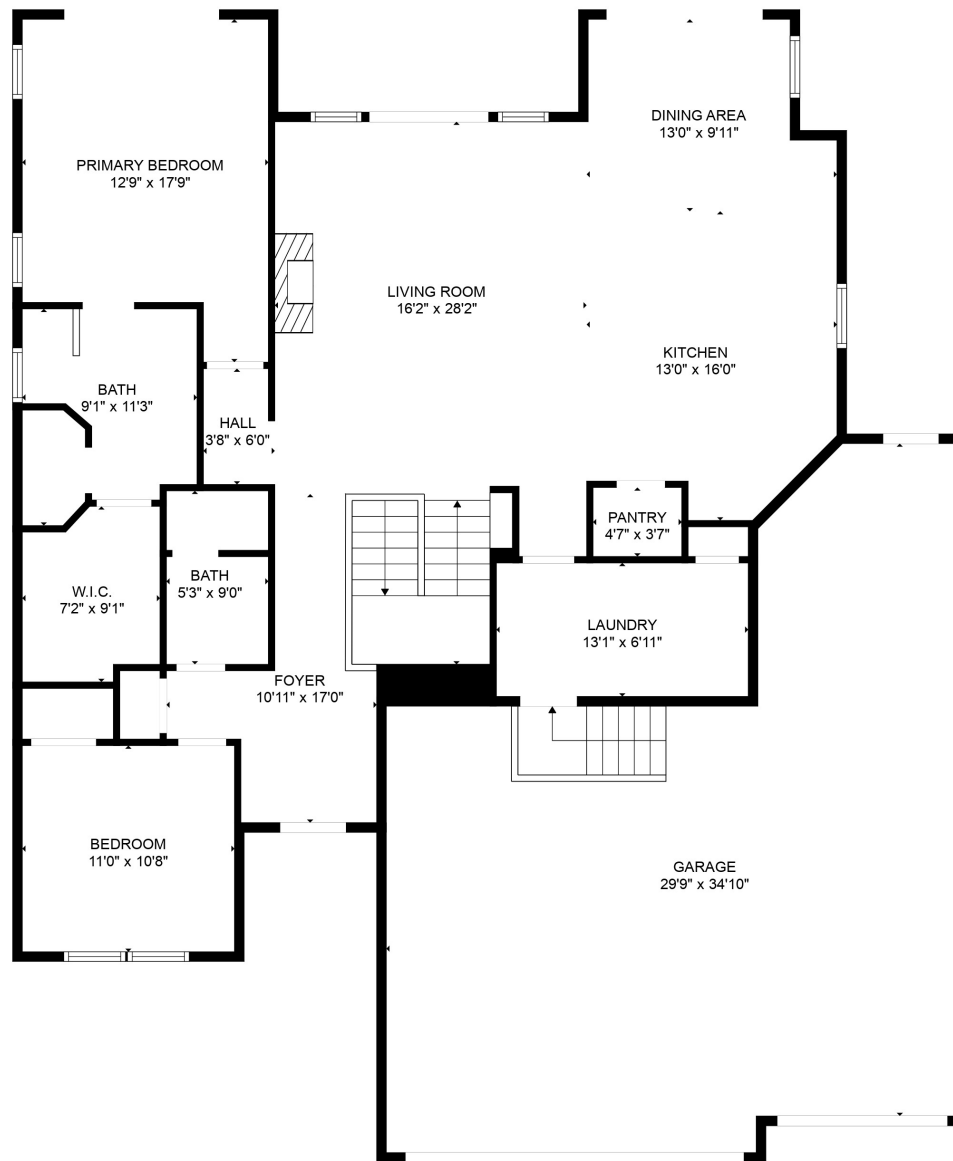

FLOOR 1

FLOOR 2

Total scanned area: 4055 sq. ft

SIZES AND DIMENSIONS ARE APPROXIMATE, ACTUAL MAY VARY.

Total scanned area: 4055 sq. ft

SIZES AND DIMENSIONS ARE APPROXIMATE, ACTUAL MAY VARY.

Total scanned area: 4055 sq. ft

SIZES AND DIMENSIONS ARE APPROXIMATE, ACTUAL MAY VARY.