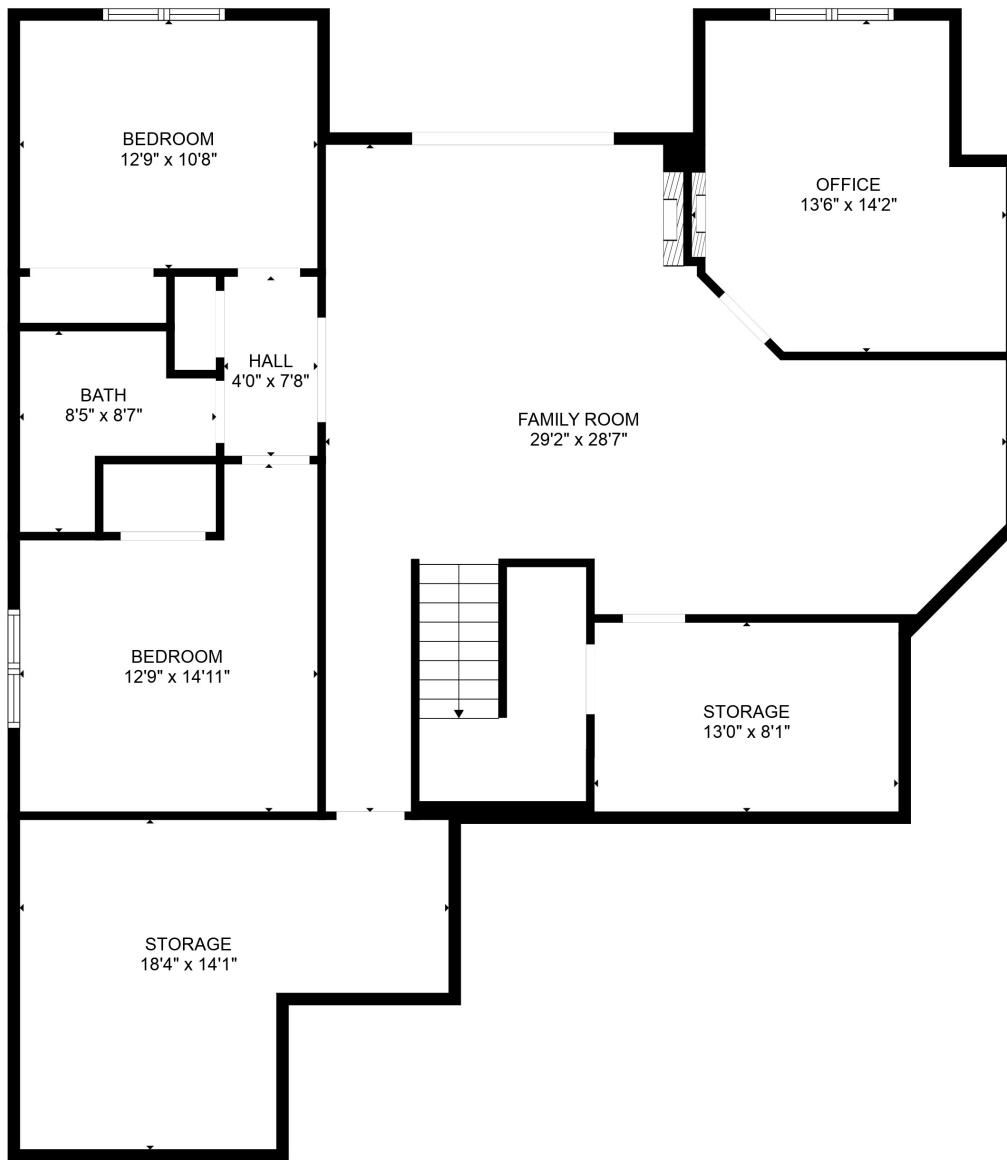

FLOOR 1

FLOOR 2

Total scanned area: 4055 sq. ft

SIZES AND DIMENSIONS ARE APPROXIMATE, ACTUAL MAY VARY.

Total scanned area: 4055 sq. ft

SIZES AND DIMENSIONS ARE APPROXIMATE, ACTUAL MAY VARY.

Total scanned area: 4055 sq. ft

SIZES AND DIMENSIONS ARE APPROXIMATE, ACTUAL MAY VARY.