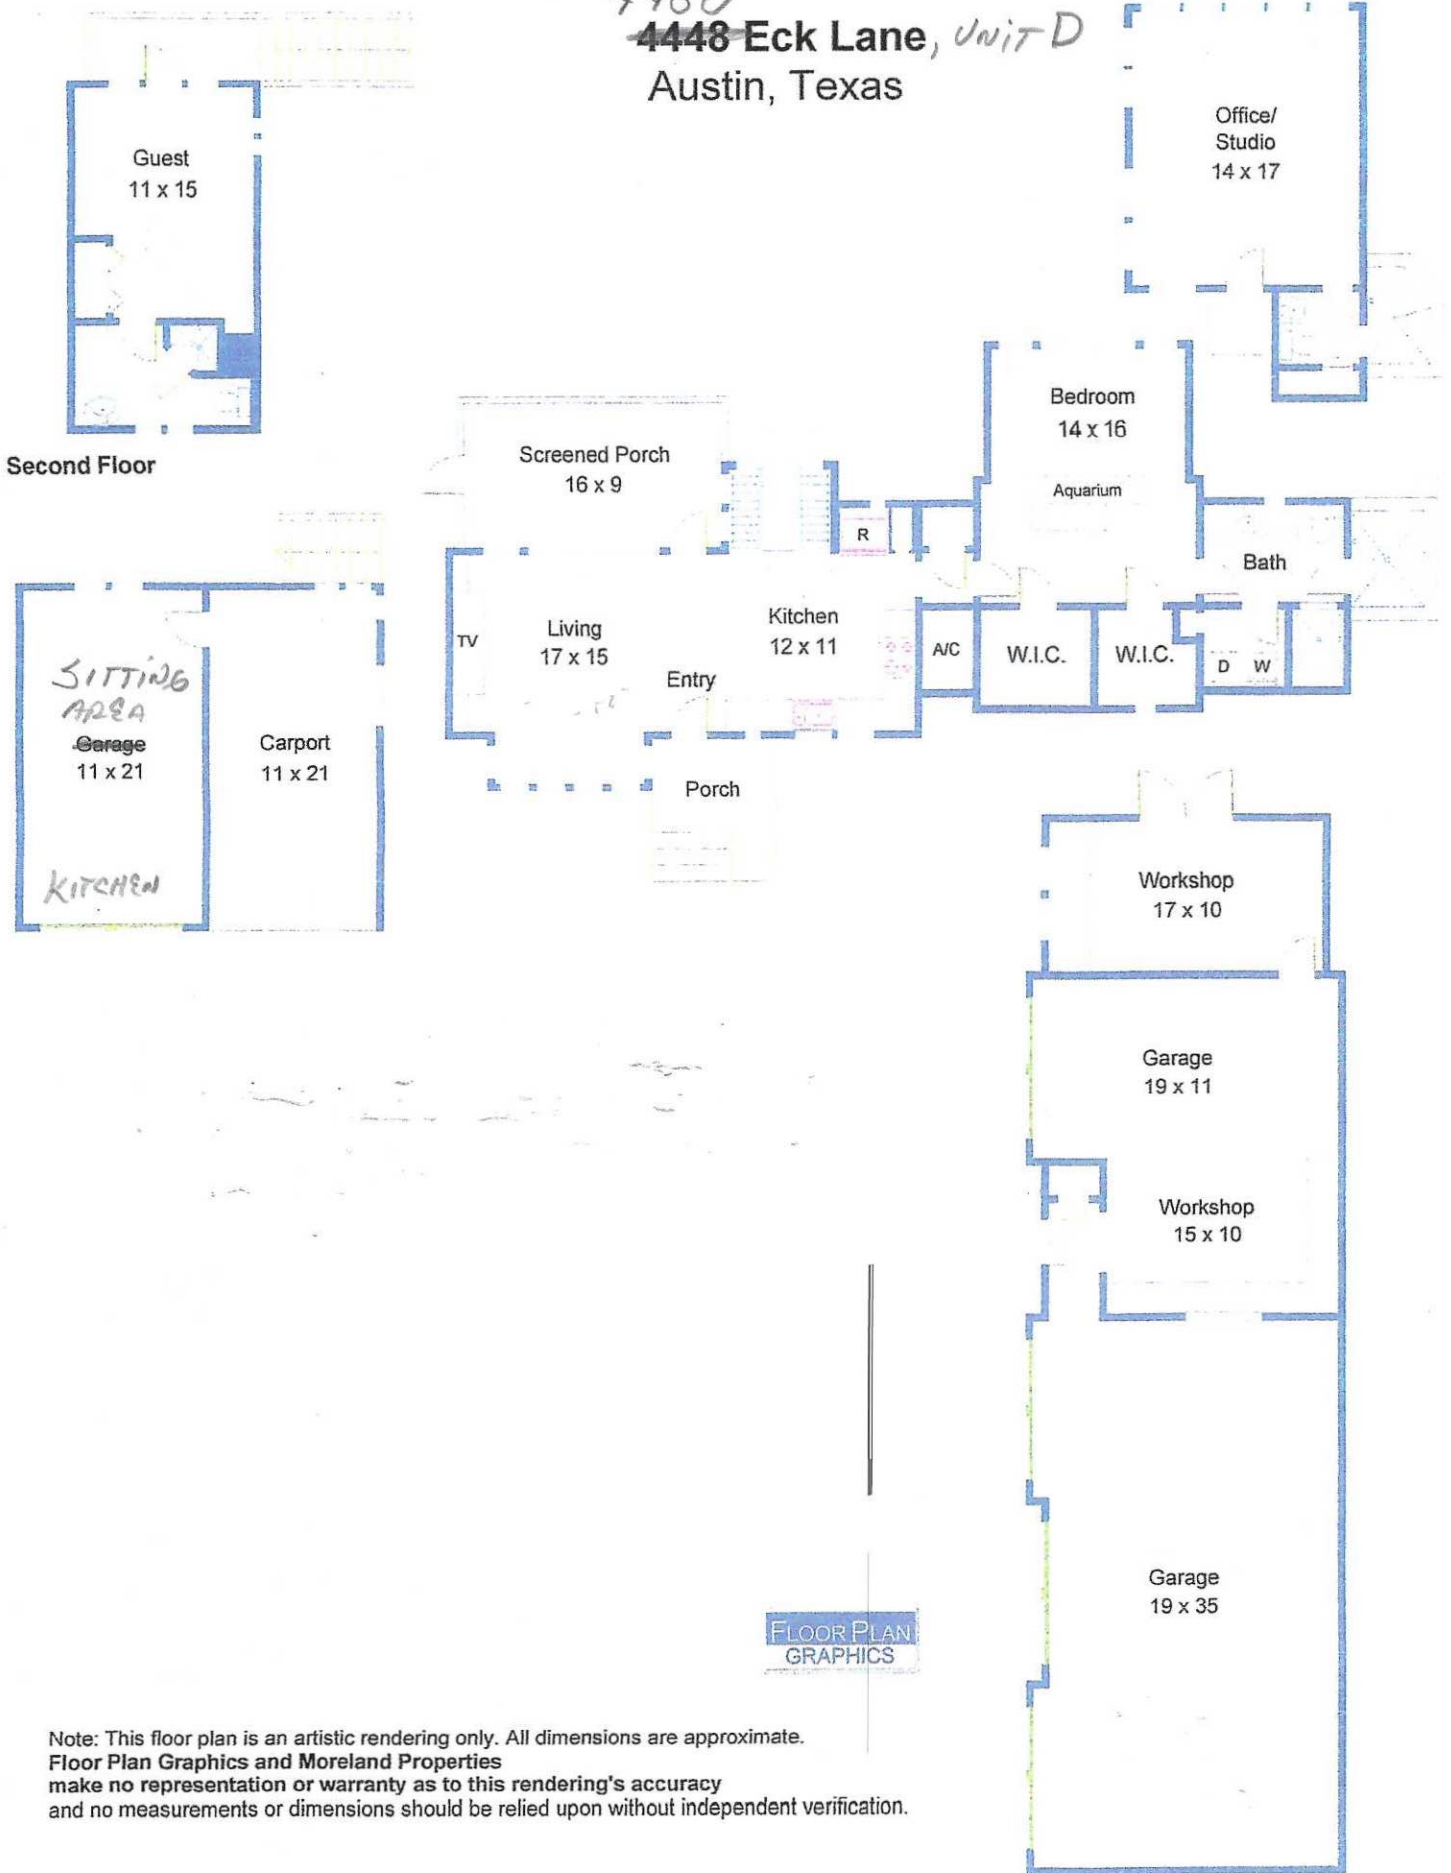

4450
~~4448~~ Eck Lane, Unit D
Austin, Texas

Note: This floor plan is an artistic rendering only. All dimensions are approximate. Floor Plan Graphics and Moreland Properties make no representation or warranty as to this rendering's accuracy and no measurements or dimensions should be relied upon without independent verification.