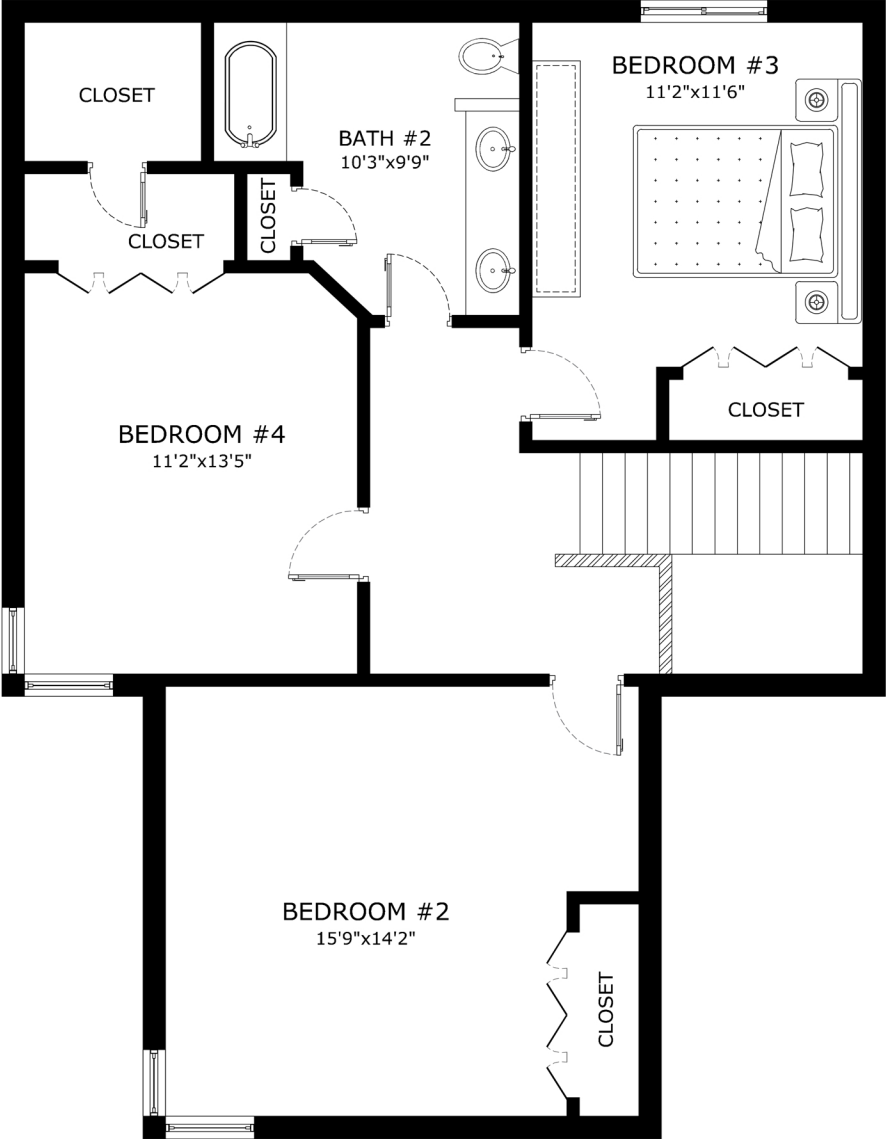

ADDRESS: 13095 Spruce Hill Ct Lemont IL 60439 United States.

UPPER LEVEL

'This floor plan is for illustration purposes only and is not intended to provide precise layout or measurements of the home. Potential buyers should investigate these issues to their own satisfaction.'