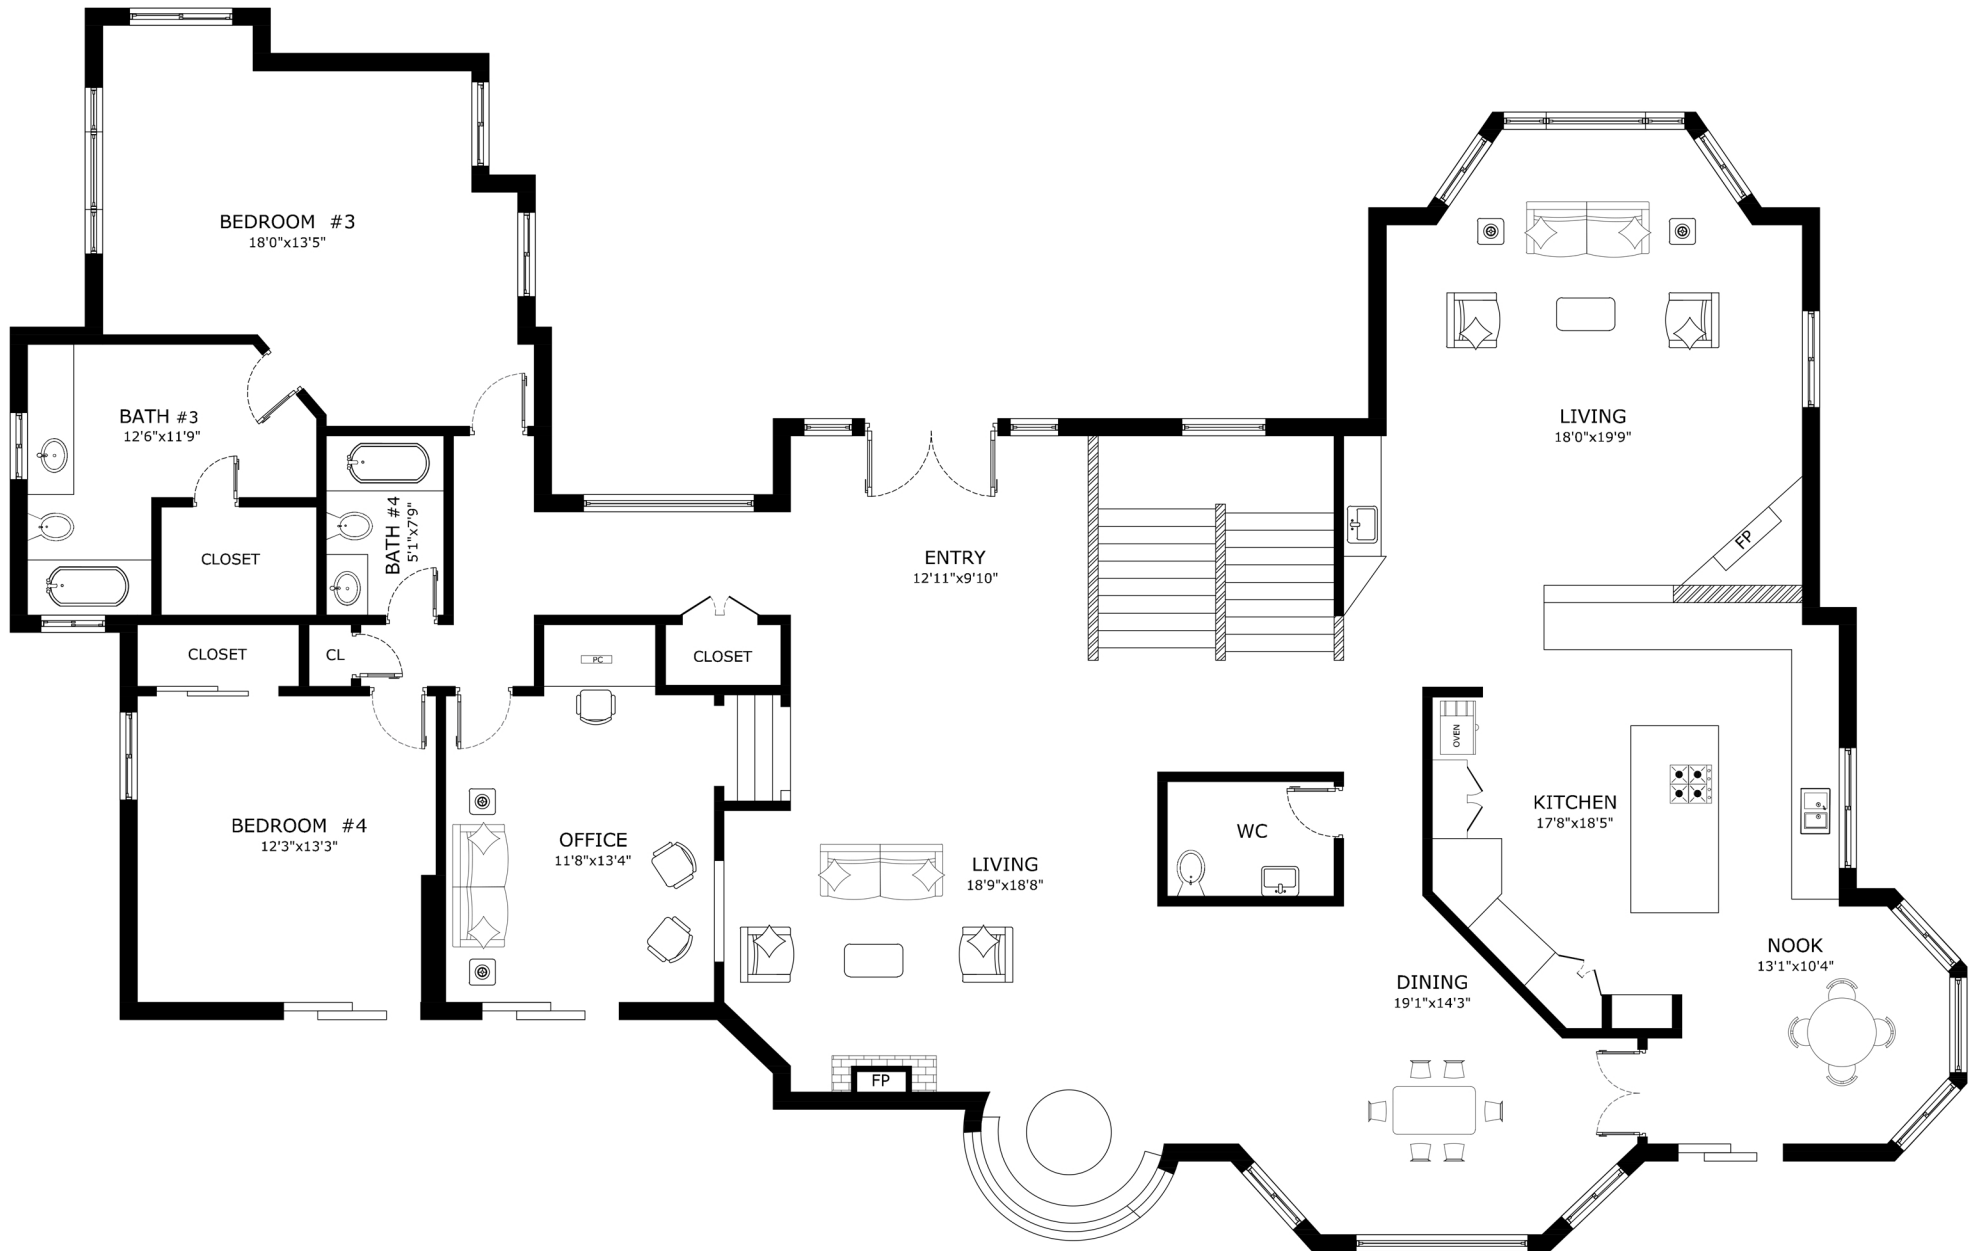

ADDRESS: 13208 Campus Dr, Oakland, CA United States.

MAIN LEVEL

This floor plan is for illustration purposes only and is not intended to provide precise layout or measurements of the home. Potential buyers should investigate these issues to their own satisfaction.