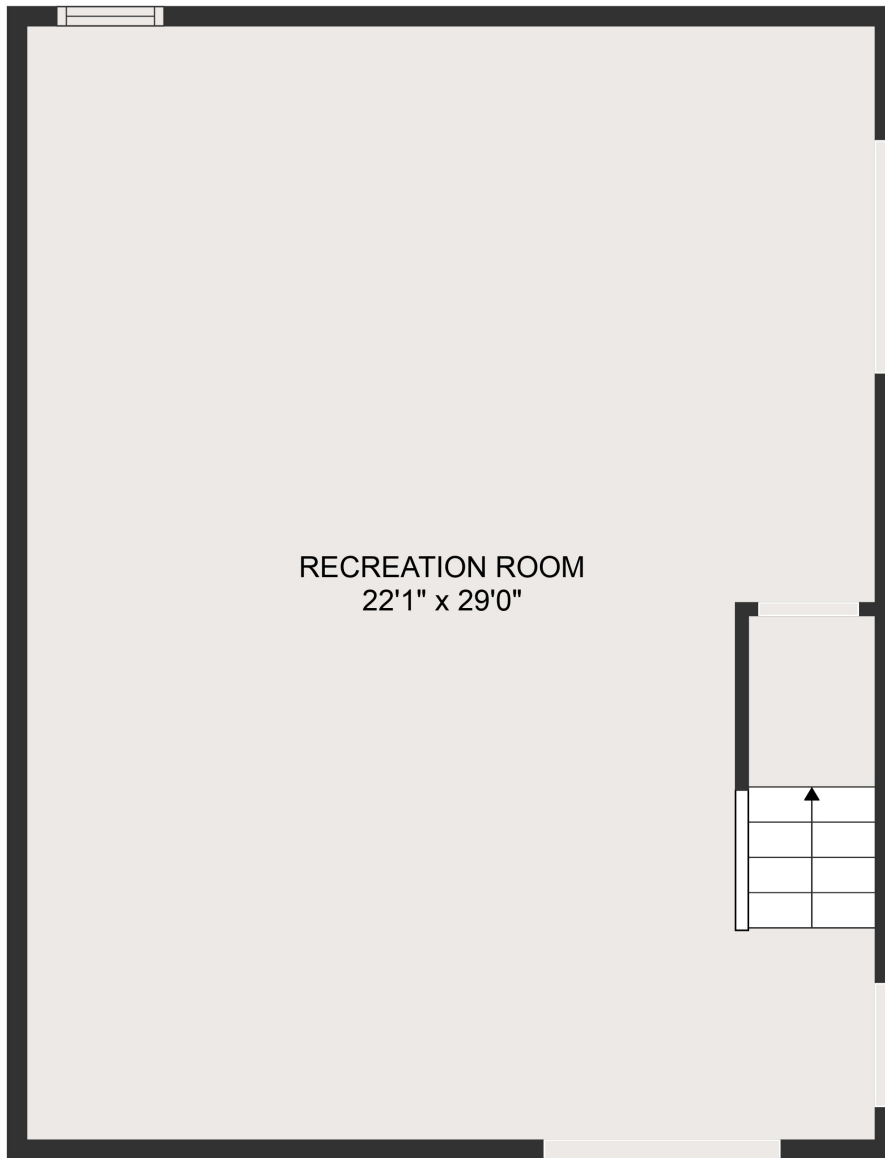

TOTAL: 2720 sq. ft
 Below Ground: 642 sq. ft, FLOOR 2: 1045 sq. ft, FLOOR 3: 1033 sq. ft
 EXCLUDED AREAS: LOW CEILING: 161 sq. ft

MEASUREMENTS ARE DEEMED HIGHLY RELIABLE BUT NOT GUARANTEED.

TOTAL: 2720 sq. ft

Below Ground: 642 sq. ft, FLOOR 2: 1045 sq. ft, FLOOR 3: 1033 sq. ft
EXCLUDED AREAS: LOW CEILING: 161 sq. ft

MEASUREMENTS ARE DEEMED HIGHLY RELIABLE BUT NOT GUARANTEED.

TOTAL: 2720 sq. ft

Below Ground: 642 sq. ft, FLOOR 2: 1045 sq. ft, FLOOR 3: 1033 sq. ft
EXCLUDED AREAS: LOW CEILING: 161 sq. ft

MEASUREMENTS ARE DEEMED HIGHLY RELIABLE BUT NOT GUARANTEED.

RECREATION ROOM
22'1" x 29'0"

TOTAL: 2720 sq. ft
Below Ground: 642 sq. ft, FLOOR 2: 1045 sq. ft, FLOOR 3: 1033 sq. ft
EXCLUDED AREAS: LOW CEILING: 161 sq. ft