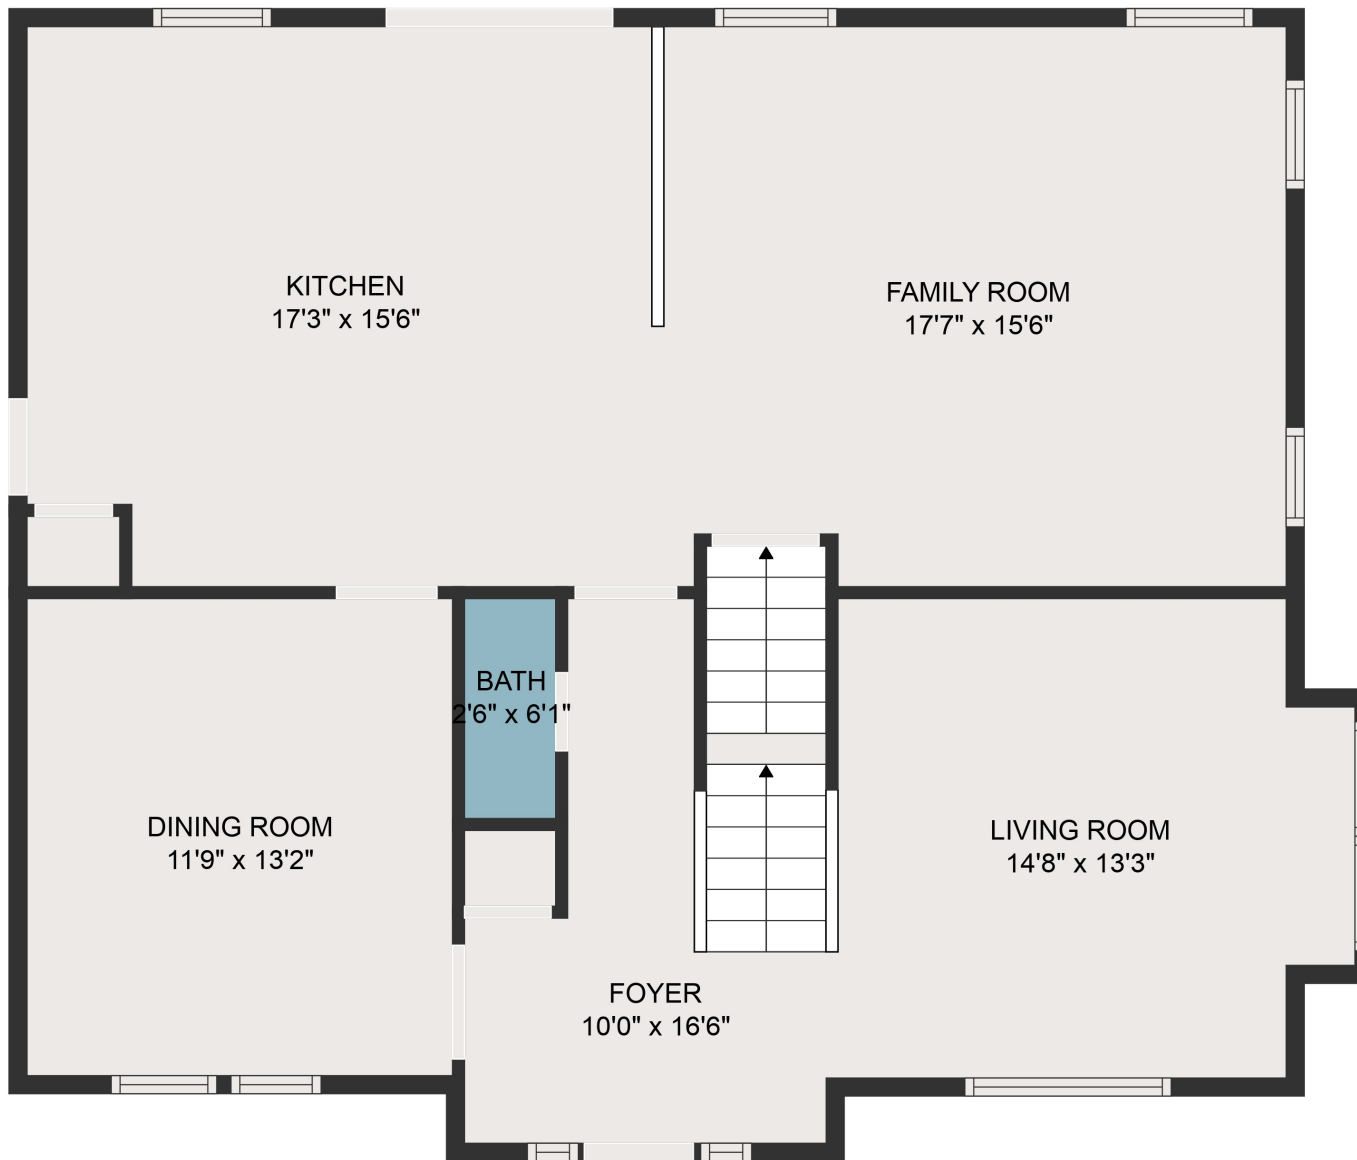

TOTAL: 2720 sq. ft
 Below Ground: 642 sq. ft, FLOOR 2: 1045 sq. ft, FLOOR 3: 1033 sq. ft
 EXCLUDED AREAS: LOW CEILING: 161 sq. ft

MEASUREMENTS ARE DEEMED HIGHLY RELIABLE BUT NOT GUARANTEED.

TOTAL: 2720 sq. ft

Below Ground: 642 sq. ft, FLOOR 2: 1045 sq. ft, FLOOR 3: 1033 sq. ft
EXCLUDED AREAS: LOW CEILING: 161 sq. ft

MEASUREMENTS ARE DEEMED HIGHLY RELIABLE BUT NOT GUARANTEED.

TOTAL: 2720 sq. ft

Below Ground: 642 sq. ft, FLOOR 2: 1045 sq. ft, FLOOR 3: 1033 sq. ft
EXCLUDED AREAS: LOW CEILING: 161 sq. ft

MEASUREMENTS ARE DEEMED HIGHLY RELIABLE BUT NOT GUARANTEED.

RECREATION ROOM
22'1" x 29'0"

TOTAL: 2720 sq. ft
Below Ground: 642 sq. ft, FLOOR 2: 1045 sq. ft, FLOOR 3: 1033 sq. ft
EXCLUDED AREAS: LOW CEILING: 161 sq. ft