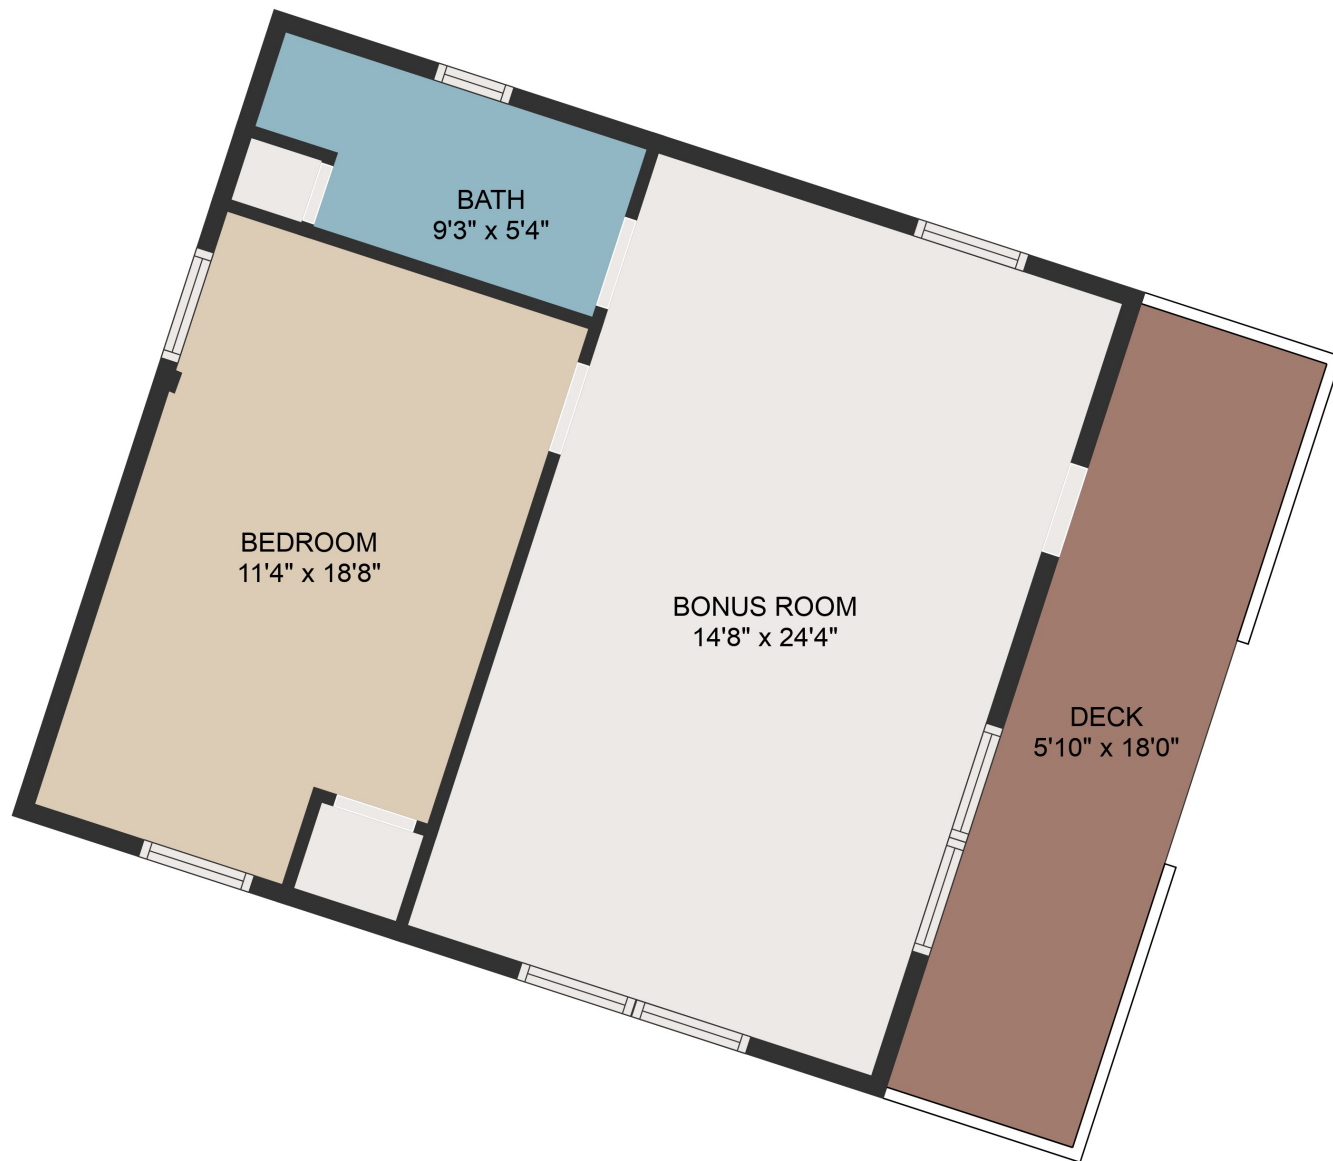

GROSS INTERNAL AREA
 FLOOR 1: 2249 sq. ft, FLOOR 2: 3044 sq. ft
 FLOOR 3: 581 sq. ft, EXCLUDED AREAS:
 GARAGE: 480 sq. ft, DECK: 307 sq. ft
 PATIO: 2239 sq. ft, PORCH: 146 sq. ft
 TOTAL: 5874 sq. ft

MEASUREMENTS ARE DEEMED HIGHLY RELIABLE BUT NOT GUARANTEED.