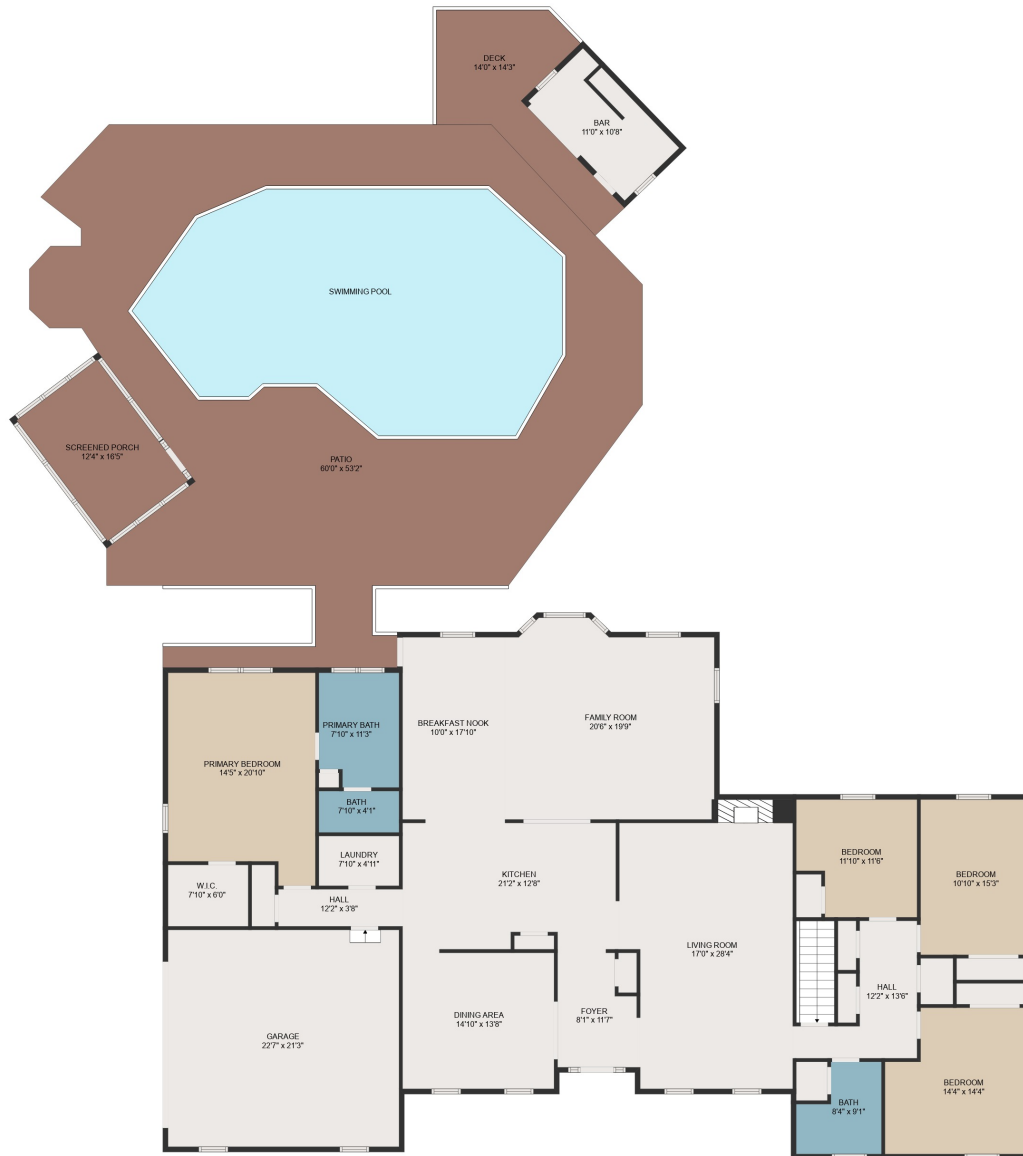

GROSS INTERNAL AREA
 FLOOR 1: 2249 sq. ft, FLOOR 2: 3044 sq. ft
 FLOOR 3: 581 sq. ft, EXCLUDED AREAS:
 GARAGE: 480 sq. ft, DECK: 307 sq. ft
 PATIO: 2239 sq. ft, PORCH: 146 sq. ft
 TOTAL: 5874 sq. ft

MEASUREMENTS ARE DEEMED HIGHLY RELIABLE BUT NOT GUARANTEED.