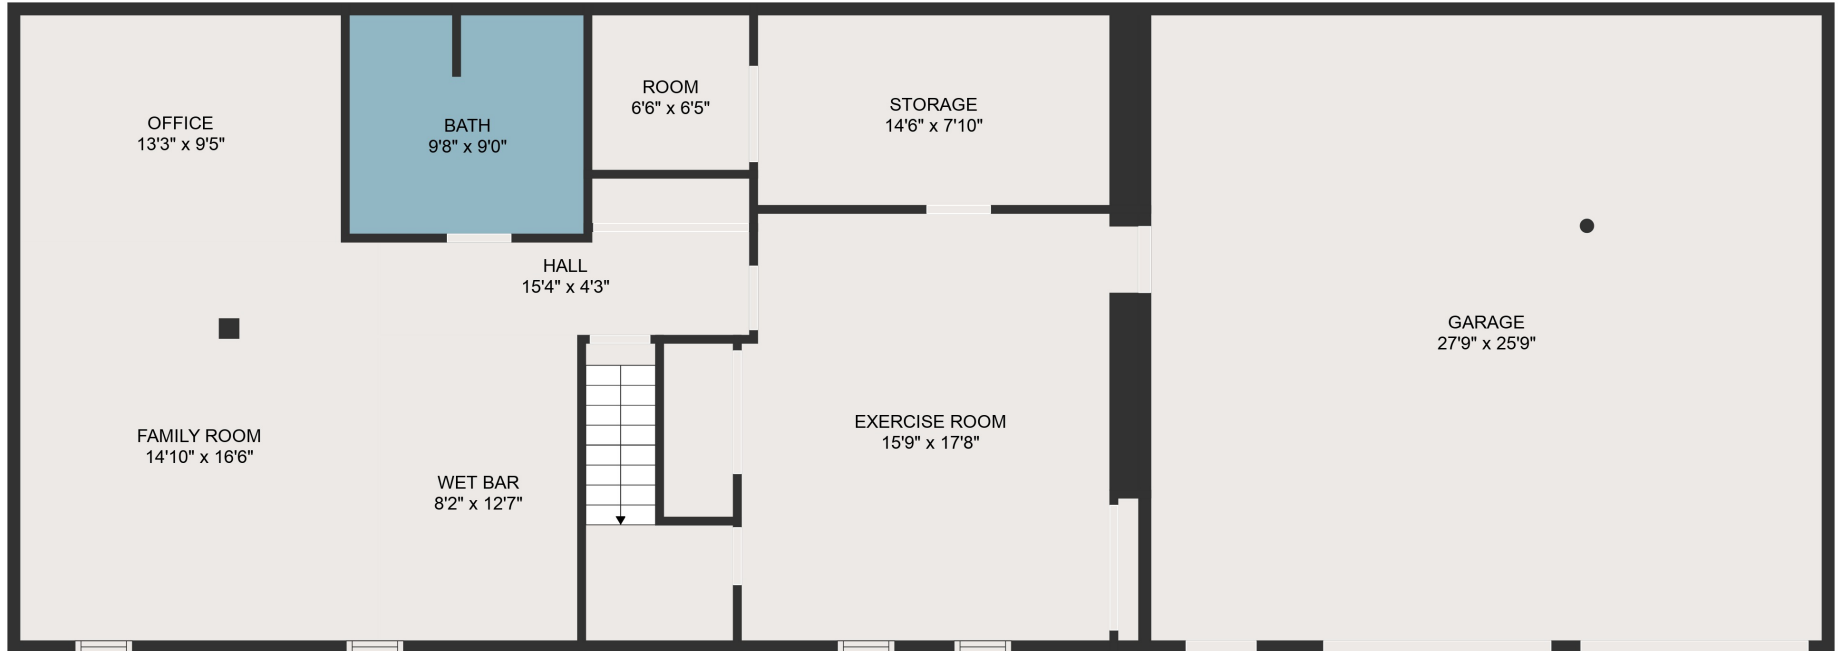

GROSS INTERNAL AREA  
 FLOOR 1: 1070 sq. ft, FLOOR 2: 1264 sq. ft  
 EXCLUDED AREAS: STORAGE: 124 sq. ft, GARAGE: 716 sq. ft  
 TOTAL: 2334 sq. ft  
 MEASUREMENTS ARE DEEMED HIGHLY RELIABLE BUT NOT GUARANTEED.