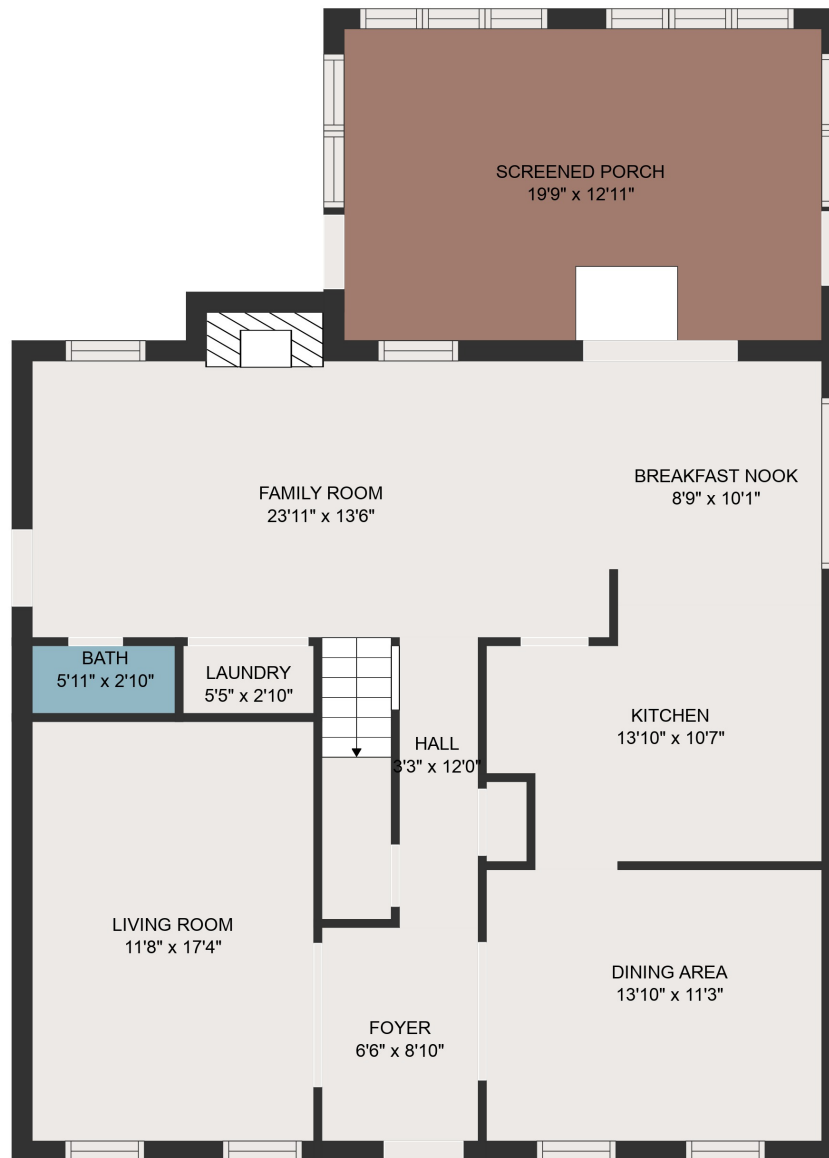

FLOOR 1

FLOOR 2

GROSS INTERNAL AREA
 FLOOR 1: 1064 sq. ft, FLOOR 2: 863 sq. ft
 EXCLUDED AREAS: , PORCH: 255 sq. ft
 TOTAL: 1927 sq. ft

MEASUREMENTS ARE DEEMED HIGHLY RELIABLE BUT NOT GUARANTEED.

GROSS INTERNAL AREA
 FLOOR 1: 1064 sq. ft, FLOOR 2: 863 sq. ft
 EXCLUDED AREAS: , PORCH: 255 sq. ft
 TOTAL: 1927 sq. ft
 MEASUREMENTS ARE DEEMED HIGHLY RELIABLE BUT NOT GUARANTEED.

GROSS INTERNAL AREA
FLOOR 1: 1064 sq. ft, FLOOR 2: 863 sq. ft
EXCLUDED AREAS: , PORCH: 255 sq. ft
TOTAL: 1927 sq. ft
MEASUREMENTS ARE DEEMED HIGHLY RELIABLE BUT NOT GUARANTEED.