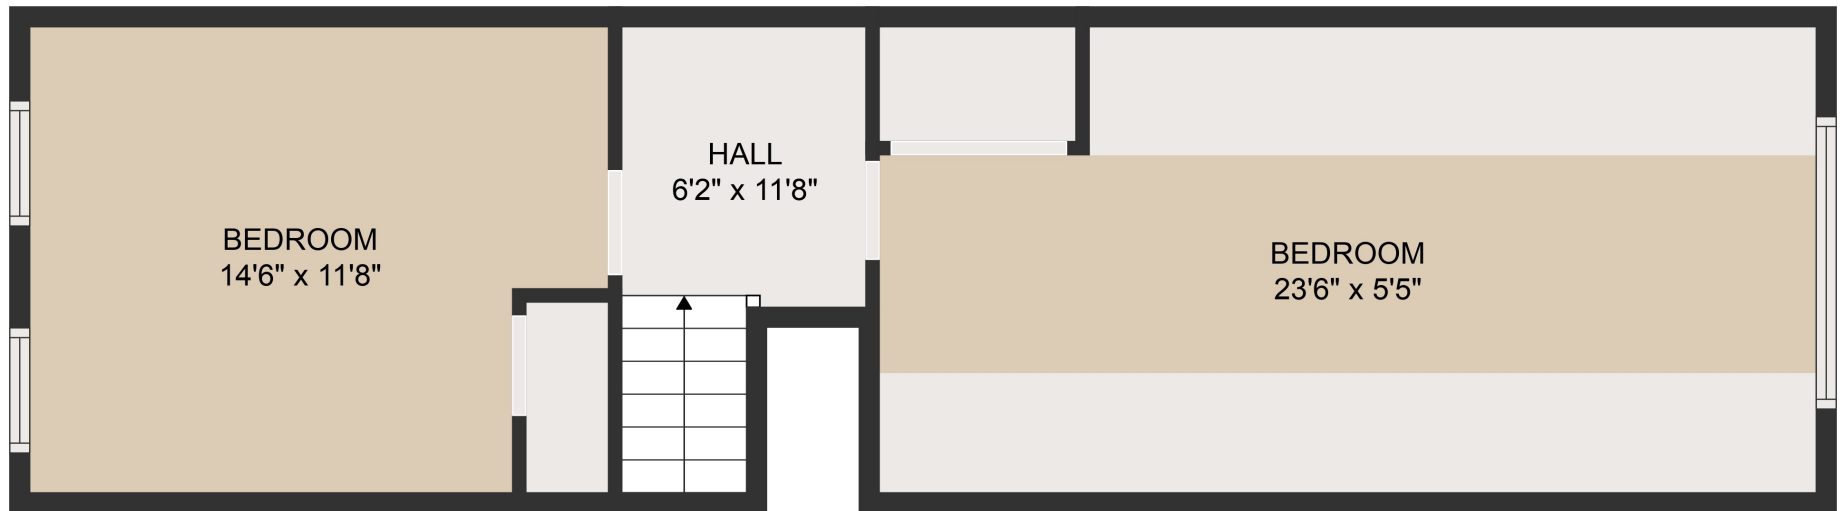

FLOOR 2

FLOOR 1

GROSS INTERNAL AREA  
 FLOOR 1: 934 sq. ft, FLOOR 2: 509 sq. ft  
 TOTAL: 1443 sq. ft  
 MEASUREMENTS ARE DEEMED HIGHLY RELIABLE BUT NOT GUARANTEED.

GROSS INTERNAL AREA  
FLOOR 1: 934 sq. ft, FLOOR 2: 509 sq. ft  
TOTAL: 1443 sq. ft  
MEASUREMENTS ARE DEEMED HIGHLY RELIABLE BUT NOT GUARANTEED.

GROSS INTERNAL AREA

FLOOR 1: 934 sq. ft, FLOOR 2: 509 sq. ft

TOTAL: 1443 sq. ft

MEASUREMENTS ARE DEEMED HIGHLY RELIABLE BUT NOT GUARANTEED.