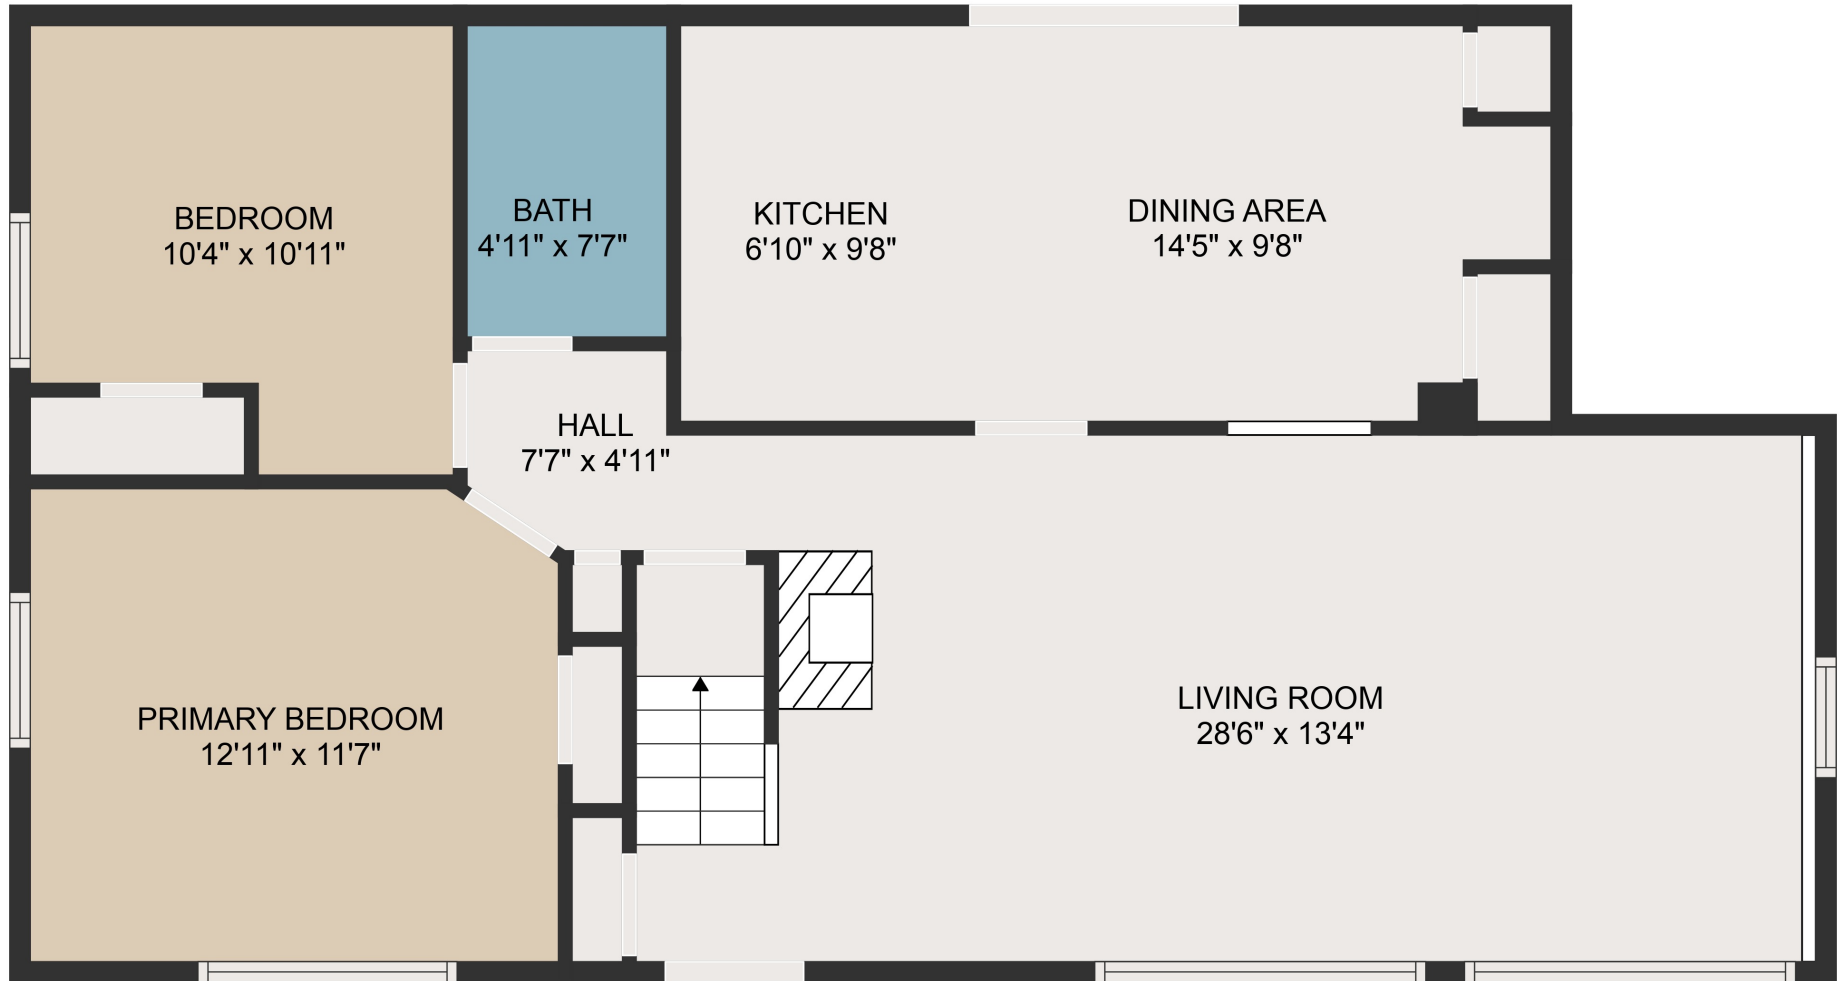

FLOOR 2

FLOOR 1

GROSS INTERNAL AREA  
 FLOOR 1: 934 sq. ft, FLOOR 2: 509 sq. ft  
 TOTAL: 1443 sq. ft  
 MEASUREMENTS ARE DEEMED HIGHLY RELIABLE BUT NOT GUARANTEED.

GROSS INTERNAL AREA  
FLOOR 1: 934 sq. ft, FLOOR 2: 509 sq. ft  
TOTAL: 1443 sq. ft  
MEASUREMENTS ARE DEEMED HIGHLY RELIABLE BUT NOT GUARANTEED.

GROSS INTERNAL AREA

FLOOR 1: 934 sq. ft, FLOOR 2: 509 sq. ft

TOTAL: 1443 sq. ft

MEASUREMENTS ARE DEEMED HIGHLY RELIABLE BUT NOT GUARANTEED.