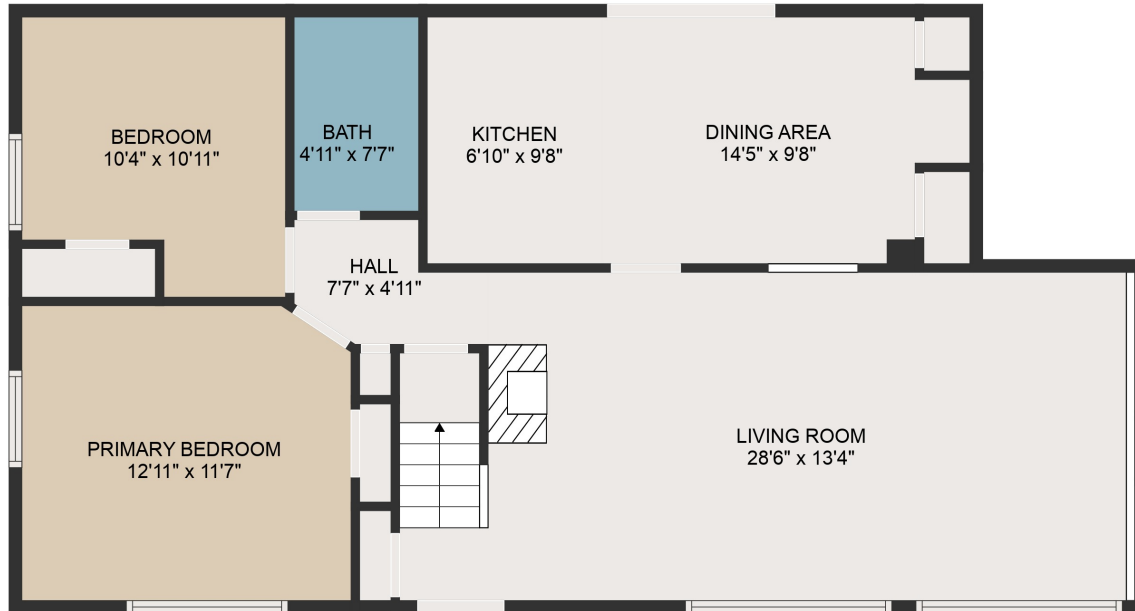

FLOOR 2

FLOOR 1

GROSS INTERNAL AREA  
 FLOOR 1: 934 sq. ft, FLOOR 2: 509 sq. ft  
 TOTAL: 1443 sq. ft  
 MEASUREMENTS ARE DEEMED HIGHLY RELIABLE BUT NOT GUARANTEED.

GROSS INTERNAL AREA  
FLOOR 1: 934 sq. ft, FLOOR 2: 509 sq. ft  
TOTAL: 1443 sq. ft  
MEASUREMENTS ARE DEEMED HIGHLY RELIABLE BUT NOT GUARANTEED.

GROSS INTERNAL AREA

FLOOR 1: 934 sq. ft, FLOOR 2: 509 sq. ft

TOTAL: 1443 sq. ft

MEASUREMENTS ARE DEEMED HIGHLY RELIABLE BUT NOT GUARANTEED.