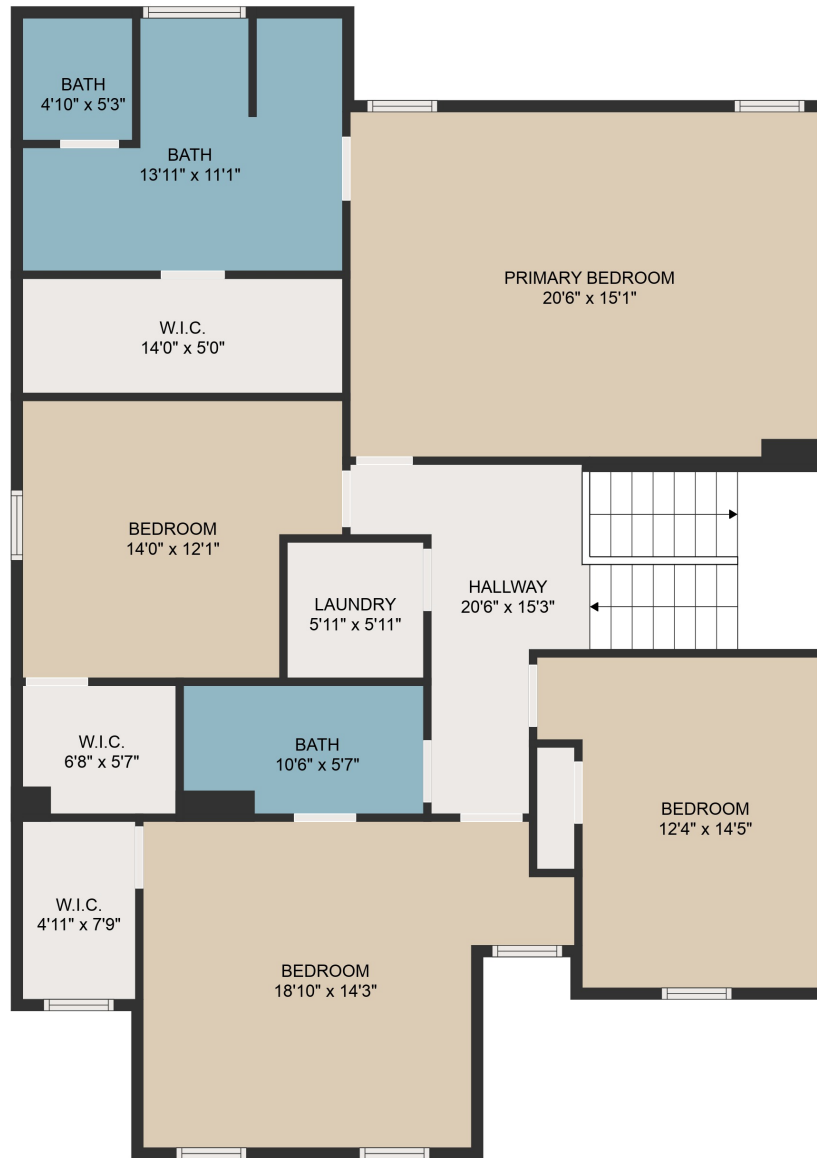

FLOOR 1

FLOOR 2

GROSS INTERNAL AREA
 FLOOR 1: 1105 sq. ft, FLOOR 2: 1484 sq. ft
 EXCLUDED AREAS: GARAGE: 405 sq. ft
 TOTAL: 2589 sq. ft

MEASUREMENTS ARE DEEMED HIGHLY RELIABLE BUT NOT GUARANTEED.

GROSS INTERNAL AREA
 FLOOR 1: 1105 sq. ft, FLOOR 2: 1484 sq. ft
 EXCLUDED AREAS: GARAGE: 405 sq. ft
 TOTAL: 2589 sq. ft

MEASUREMENTS ARE DEEMED HIGHLY RELIABLE BUT NOT GUARANTEED.

GROSS INTERNAL AREA
FLOOR 1: 1105 sq. ft, FLOOR 2: 1484 sq. ft
EXCLUDED AREAS: GARAGE: 405 sq. ft
TOTAL: 2589 sq. ft

MEASUREMENTS ARE DEEMED HIGHLY RELIABLE BUT NOT GUARANTEED.