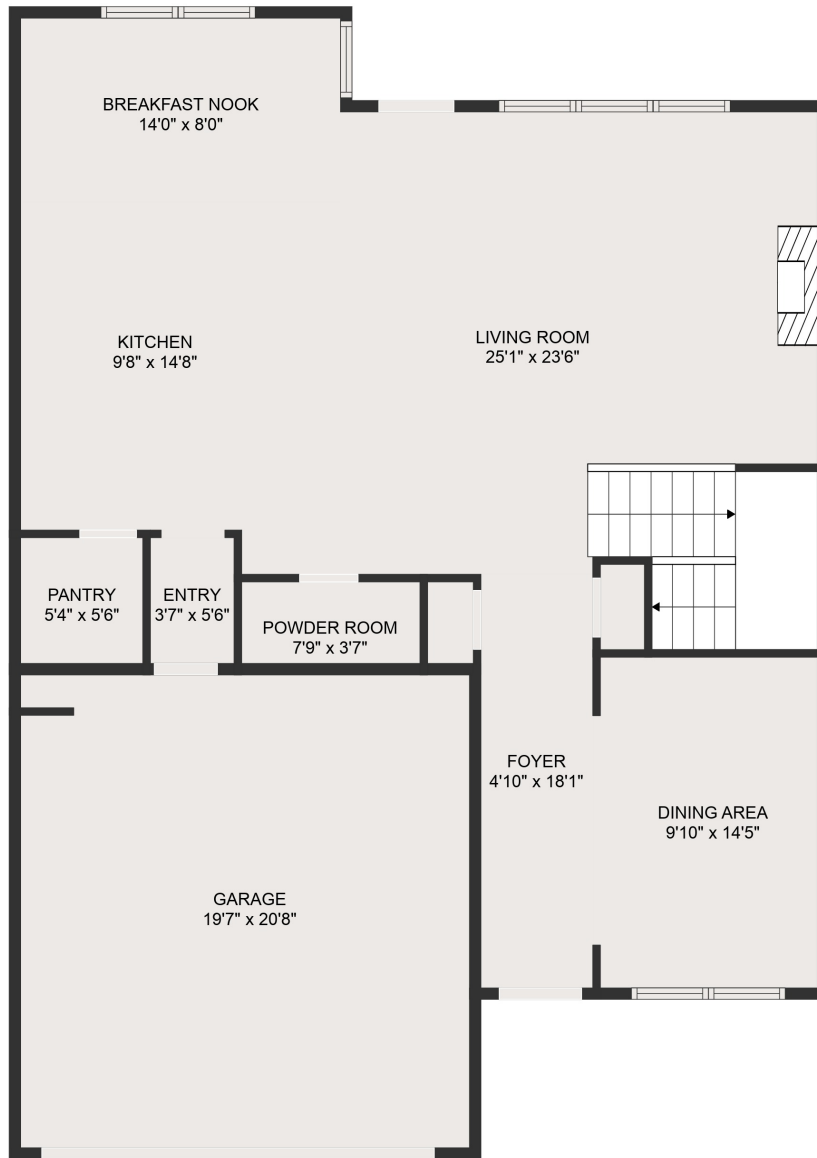

FLOOR 1

FLOOR 2

GROSS INTERNAL AREA
 FLOOR 1: 1105 sq. ft, FLOOR 2: 1484 sq. ft
 EXCLUDED AREAS: GARAGE: 405 sq. ft
 TOTAL: 2589 sq. ft

MEASUREMENTS ARE DEEMED HIGHLY RELIABLE BUT NOT GUARANTEED.

GROSS INTERNAL AREA
 FLOOR 1: 1105 sq. ft, FLOOR 2: 1484 sq. ft
 EXCLUDED AREAS: GARAGE: 405 sq. ft
 TOTAL: 2589 sq. ft

MEASUREMENTS ARE DEEMED HIGHLY RELIABLE BUT NOT GUARANTEED.

GROSS INTERNAL AREA
FLOOR 1: 1105 sq. ft, FLOOR 2: 1484 sq. ft
EXCLUDED AREAS: GARAGE: 405 sq. ft
TOTAL: 2589 sq. ft

MEASUREMENTS ARE DEEMED HIGHLY RELIABLE BUT NOT GUARANTEED.