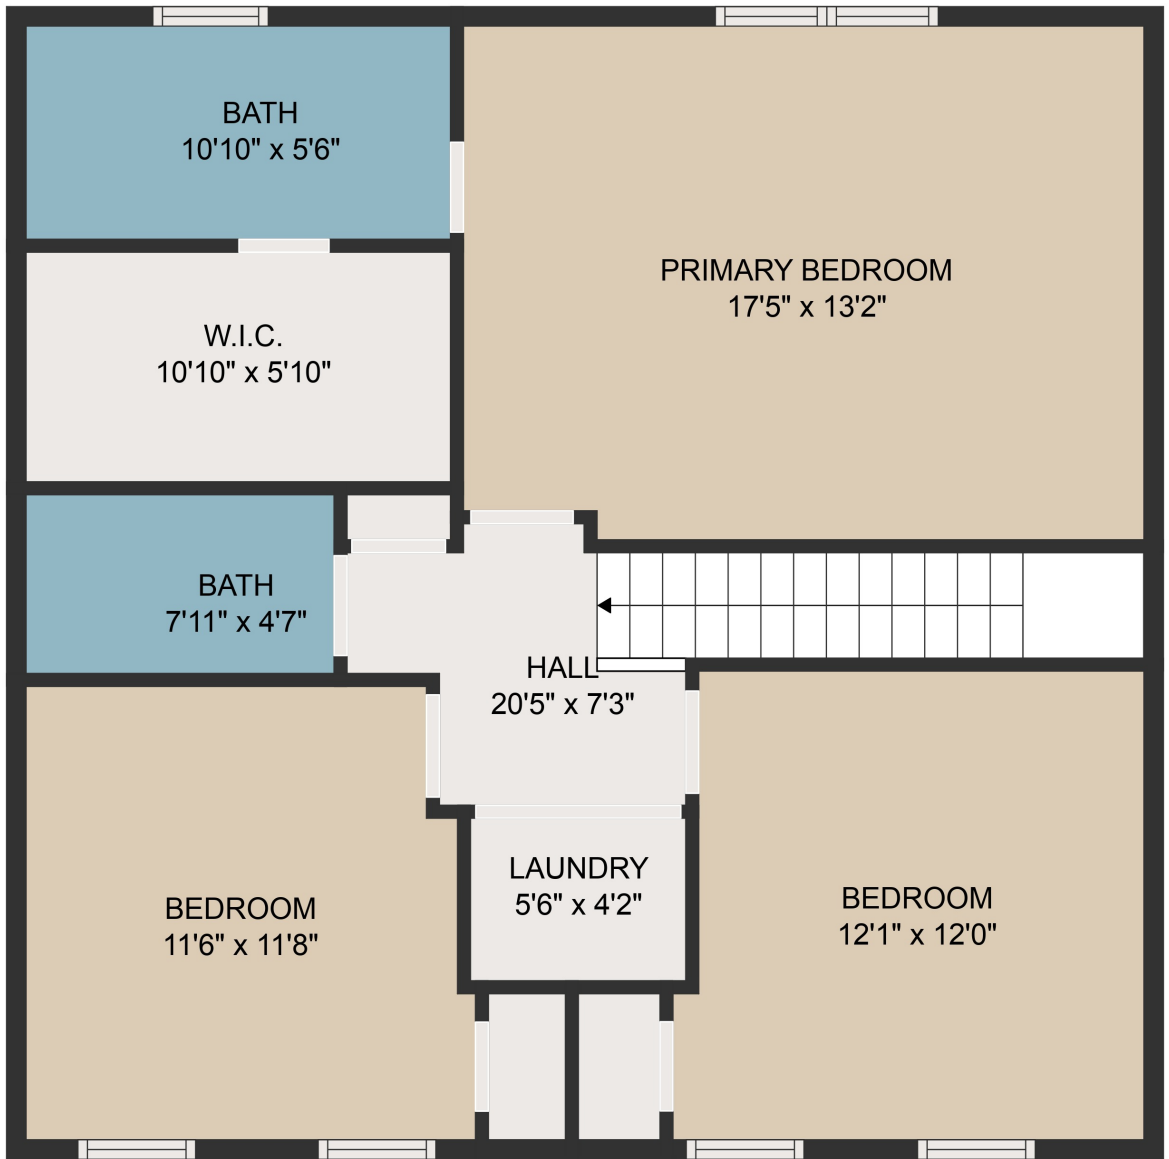

FLOOR 1

FLOOR 2

GROSS INTERNAL AREA
 FLOOR 1: 820 sq. ft, FLOOR 2: 820 sq. ft
 TOTAL: 1640 sq. ft
 MEASUREMENTS ARE DEEMED HIGHLY RELIABLE BUT NOT GUARANTEED.

GROSS INTERNAL AREA
FLOOR 1: 820 sq. ft, FLOOR 2: 820 sq. ft
TOTAL: 1640 sq. ft

MEASUREMENTS ARE DEEMED HIGHLY RELIABLE BUT NOT GUARANTEED.

GROSS INTERNAL AREA
FLOOR 1: 820 sq. ft, FLOOR 2: 820 sq. ft
TOTAL: 1640 sq. ft
MEASUREMENTS ARE DEEMED HIGHLY RELIABLE BUT NOT GUARANTEED.