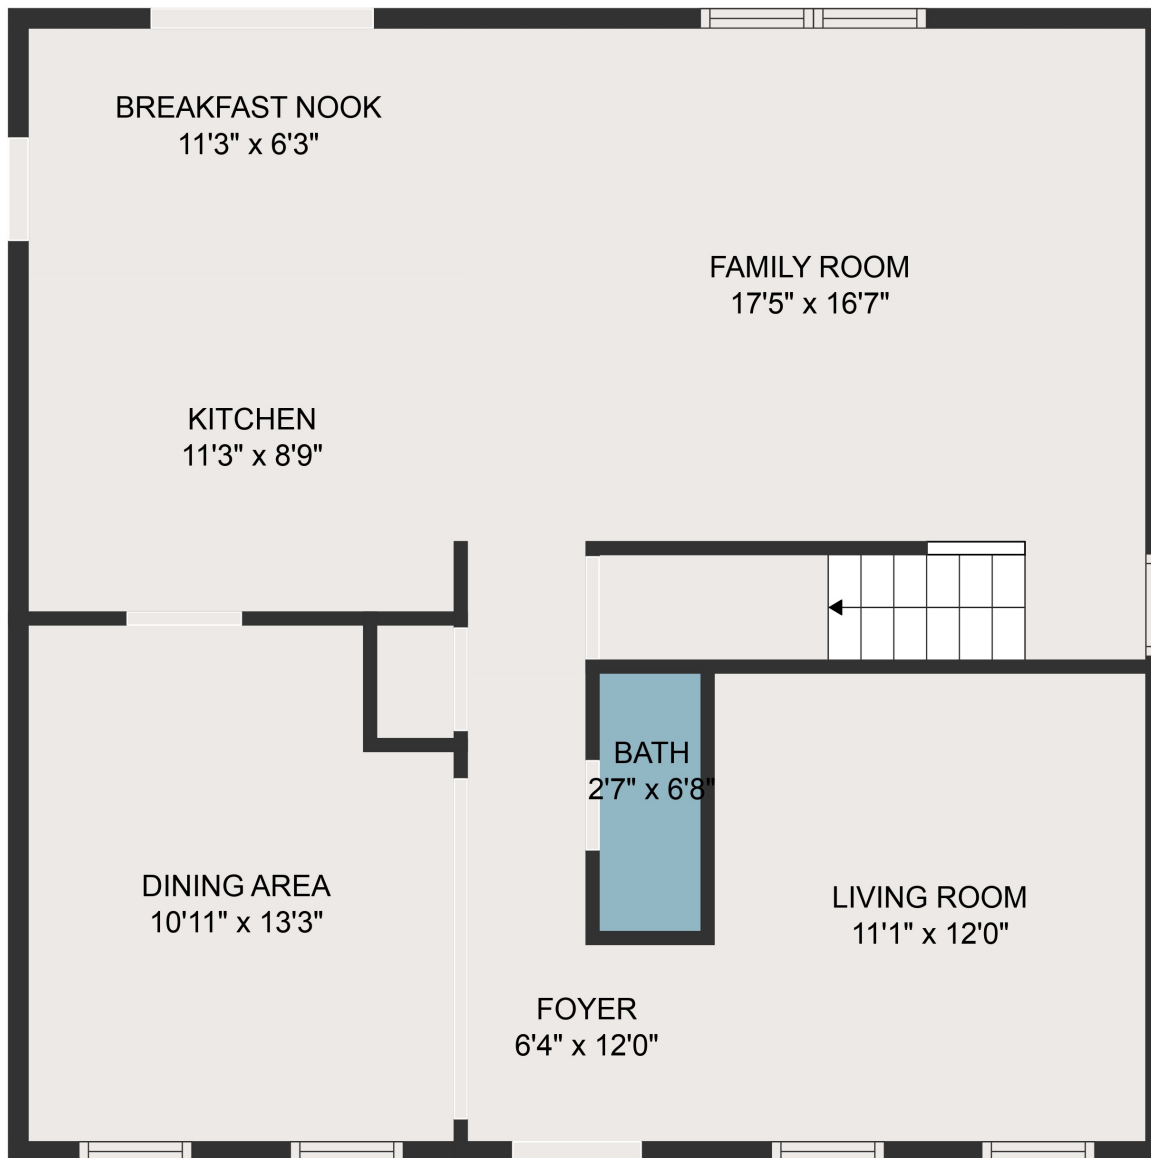

FLOOR 1

FLOOR 2

GROSS INTERNAL AREA
 FLOOR 1: 820 sq. ft, FLOOR 2: 820 sq. ft
 TOTAL: 1640 sq. ft
 MEASUREMENTS ARE DEEMED HIGHLY RELIABLE BUT NOT GUARANTEED.

GROSS INTERNAL AREA
FLOOR 1: 820 sq. ft, FLOOR 2: 820 sq. ft
TOTAL: 1640 sq. ft

MEASUREMENTS ARE DEEMED HIGHLY RELIABLE BUT NOT GUARANTEED.

GROSS INTERNAL AREA
FLOOR 1: 820 sq. ft, FLOOR 2: 820 sq. ft
TOTAL: 1640 sq. ft
MEASUREMENTS ARE DEEMED HIGHLY RELIABLE BUT NOT GUARANTEED.