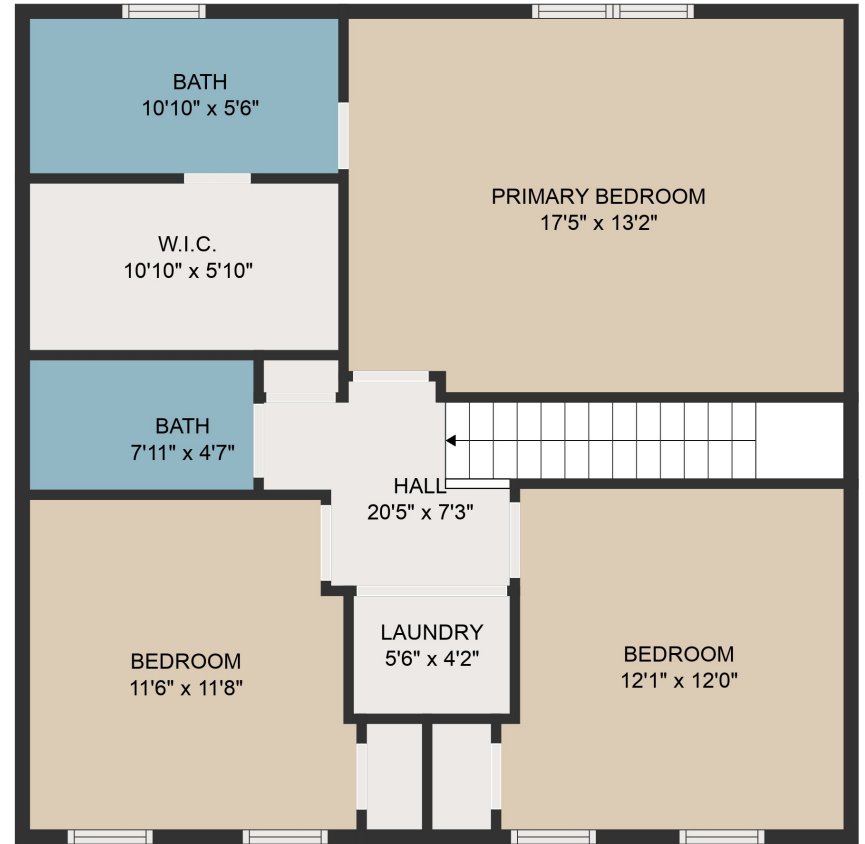

FLOOR 1

FLOOR 2

GROSS INTERNAL AREA
 FLOOR 1: 820 sq. ft, FLOOR 2: 820 sq. ft
 TOTAL: 1640 sq. ft
 MEASUREMENTS ARE DEEMED HIGHLY RELIABLE BUT NOT GUARANTEED.

GROSS INTERNAL AREA
FLOOR 1: 820 sq. ft, FLOOR 2: 820 sq. ft
TOTAL: 1640 sq. ft

MEASUREMENTS ARE DEEMED HIGHLY RELIABLE BUT NOT GUARANTEED.

GROSS INTERNAL AREA
FLOOR 1: 820 sq. ft, FLOOR 2: 820 sq. ft
TOTAL: 1640 sq. ft
MEASUREMENTS ARE DEEMED HIGHLY RELIABLE BUT NOT GUARANTEED.