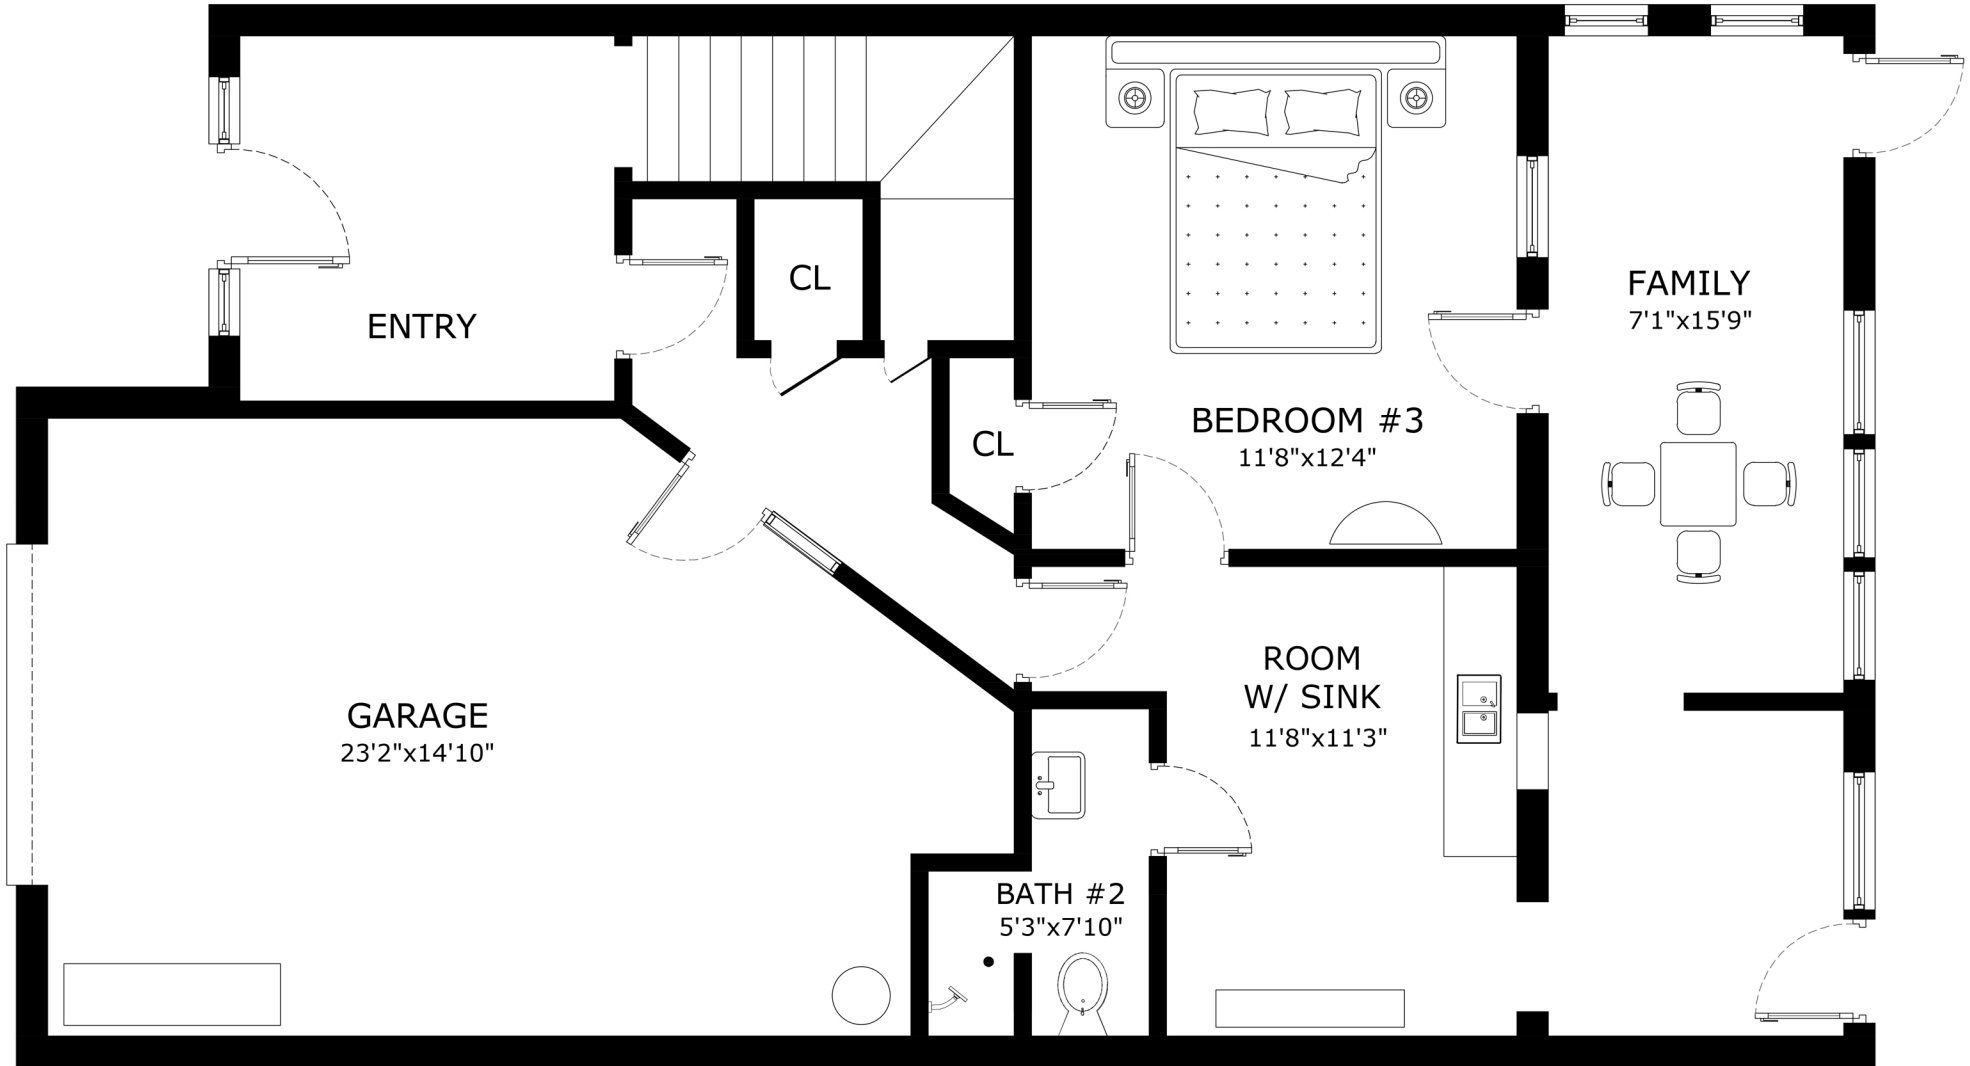

ADDRESS: 221 Mullen Ave San Francisco, CA 94110.

AREA:

First Floor= 777 Sq.Ft
Second Floor= 1108 Sq.Ft
Combined= 1885 Sq.Ft

FIRST FLOOR

'This floor plan is for illustration purposes only and is not intended to provide precise layout or measurements of the home. Potential buyers should investigate these issues to their own satisfaction.'