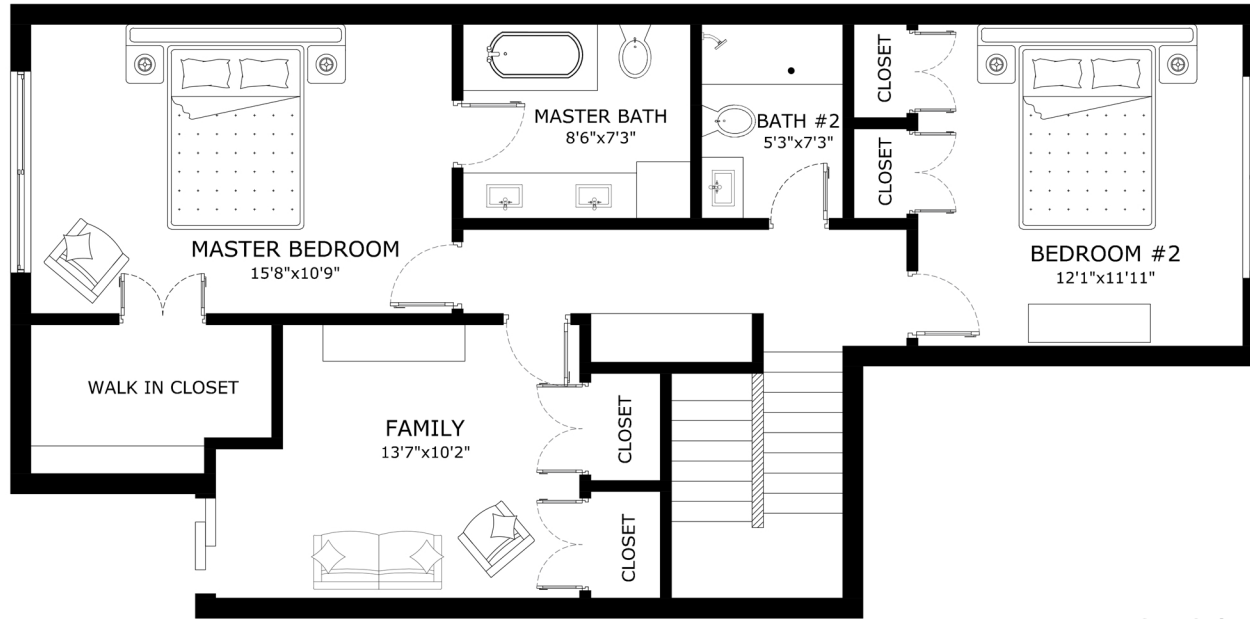

ADDRESS: 5011 Showboat Pl Culver City, CA 90230.

SECOND FLOOR

FIRST FLOOR