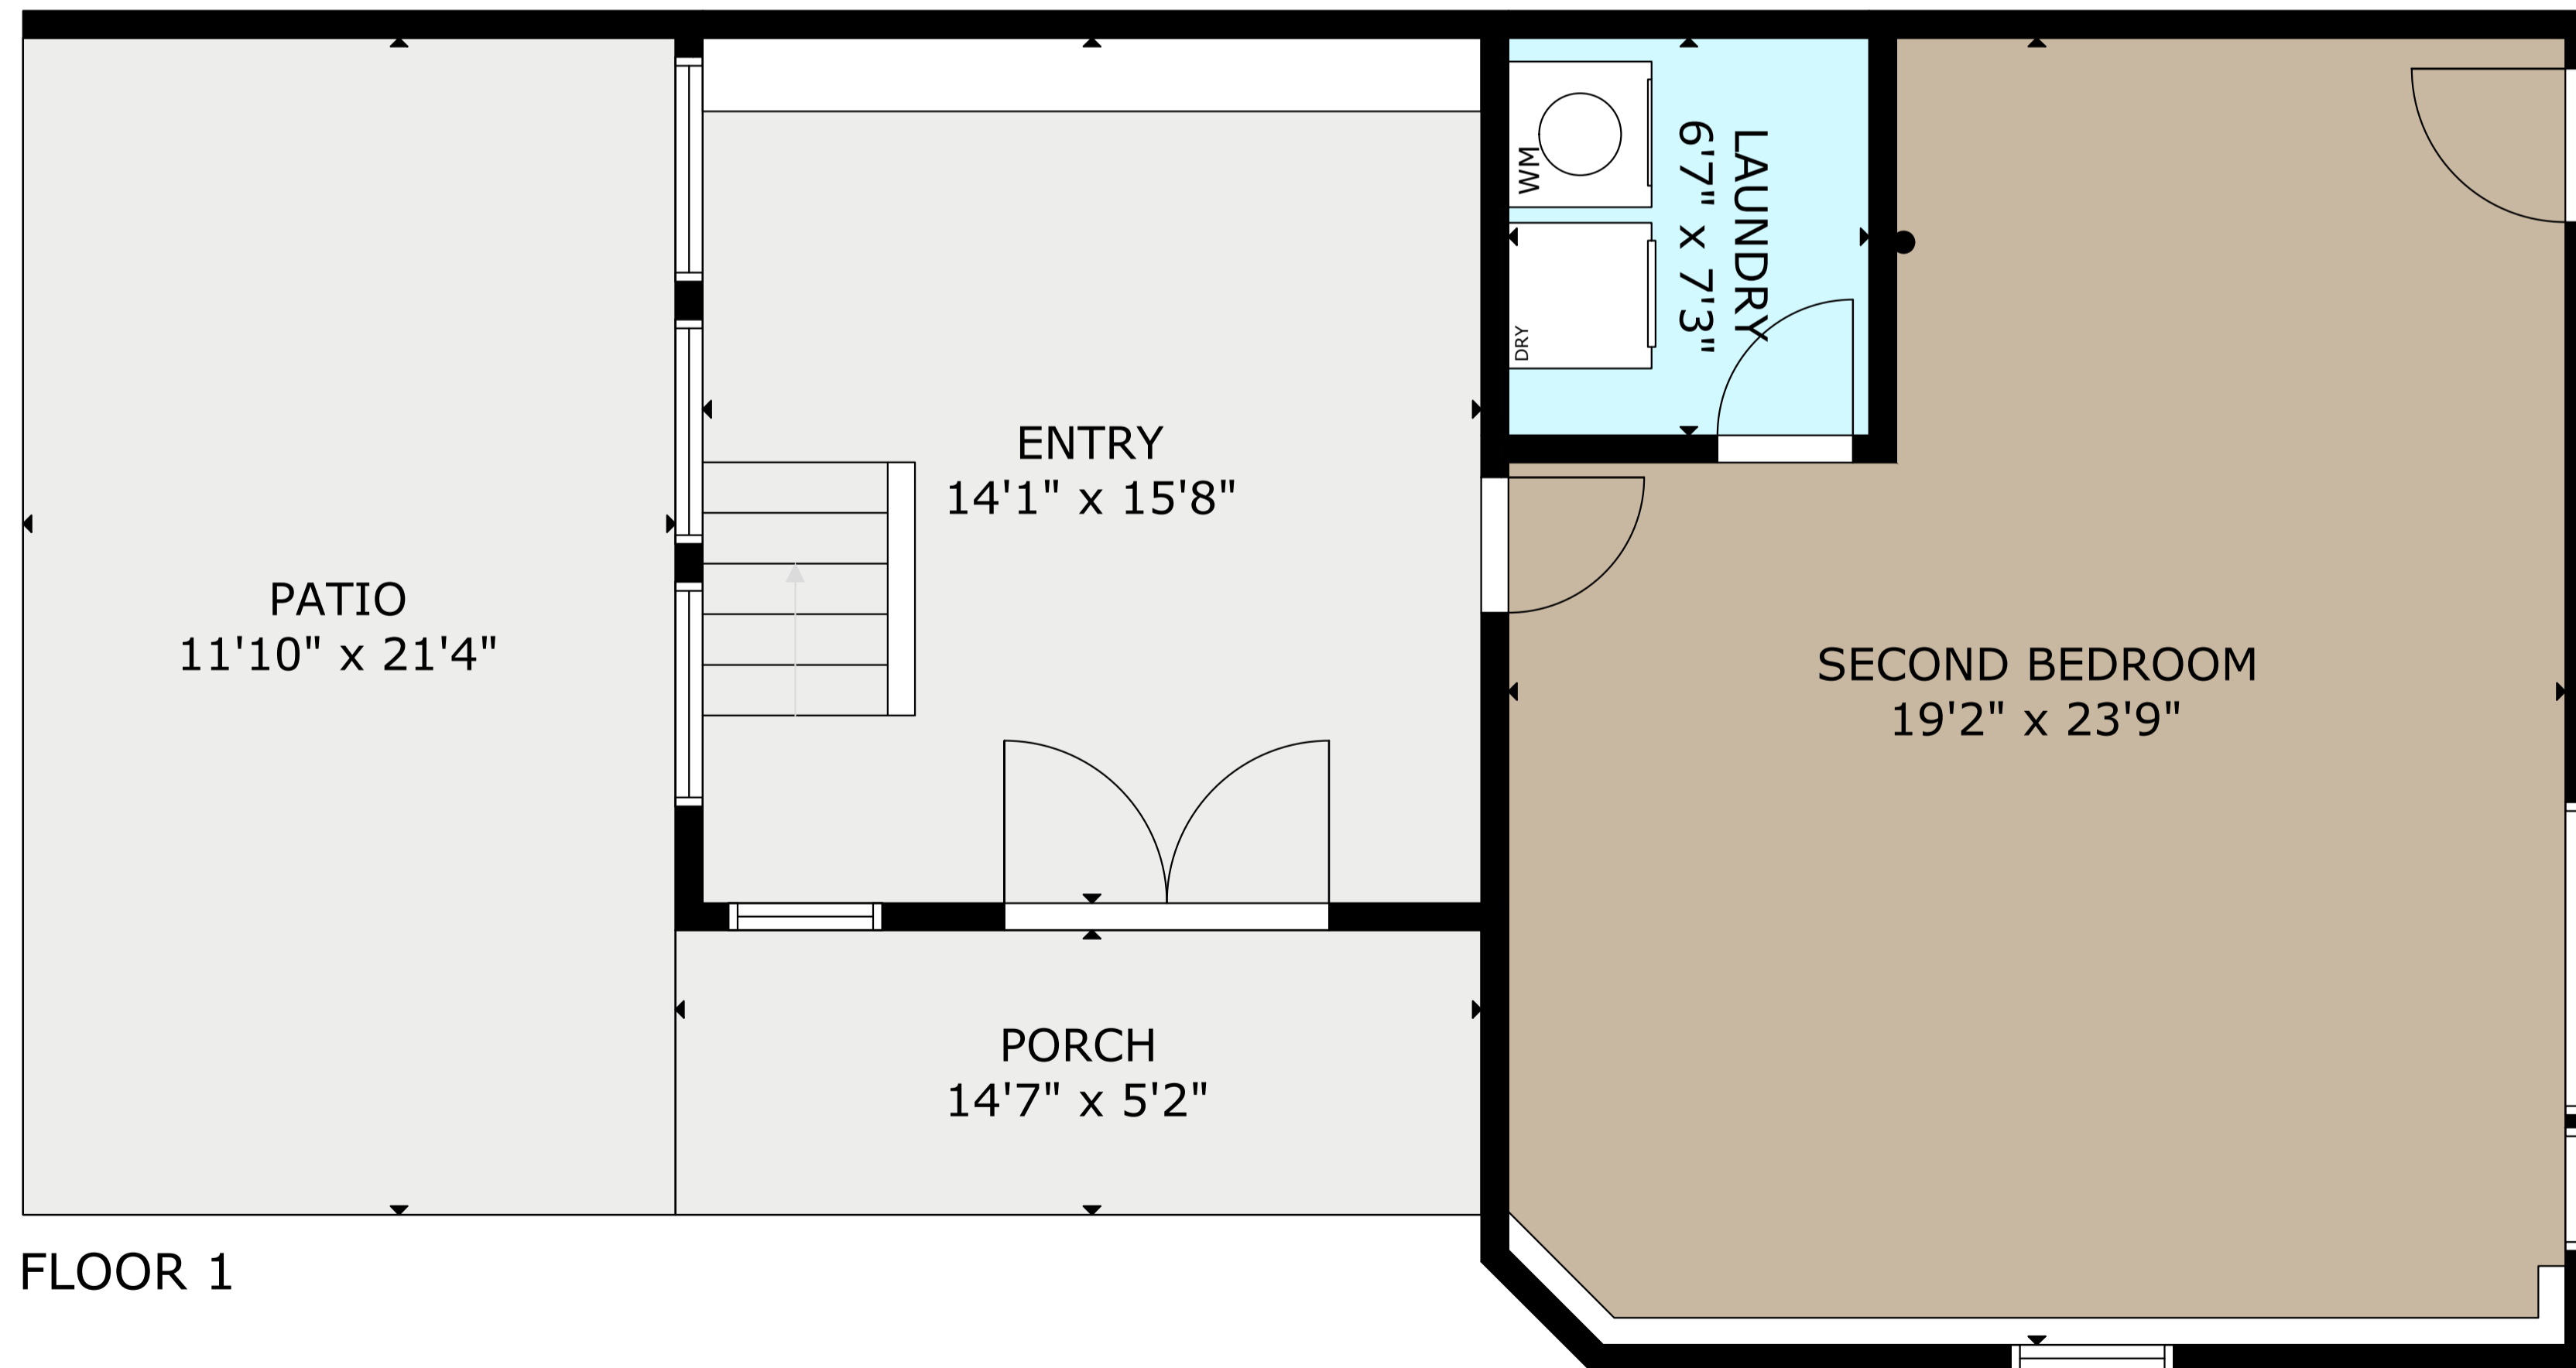

CABIN

FLOOR 1

FLOOR 2

GROSS INTERNAL AREA  
 TOTAL: 2,073 sq.ft  
 FLOOR 1: 682 sq.ft, FLOOR 2: 1,391 sq.ft  
 EXCLUDED AREA: CABIN: 631 sq.ft  
 SIZE AND DIMENSIONS ARE APPROXIMATE, ACTUAL MAY VARY