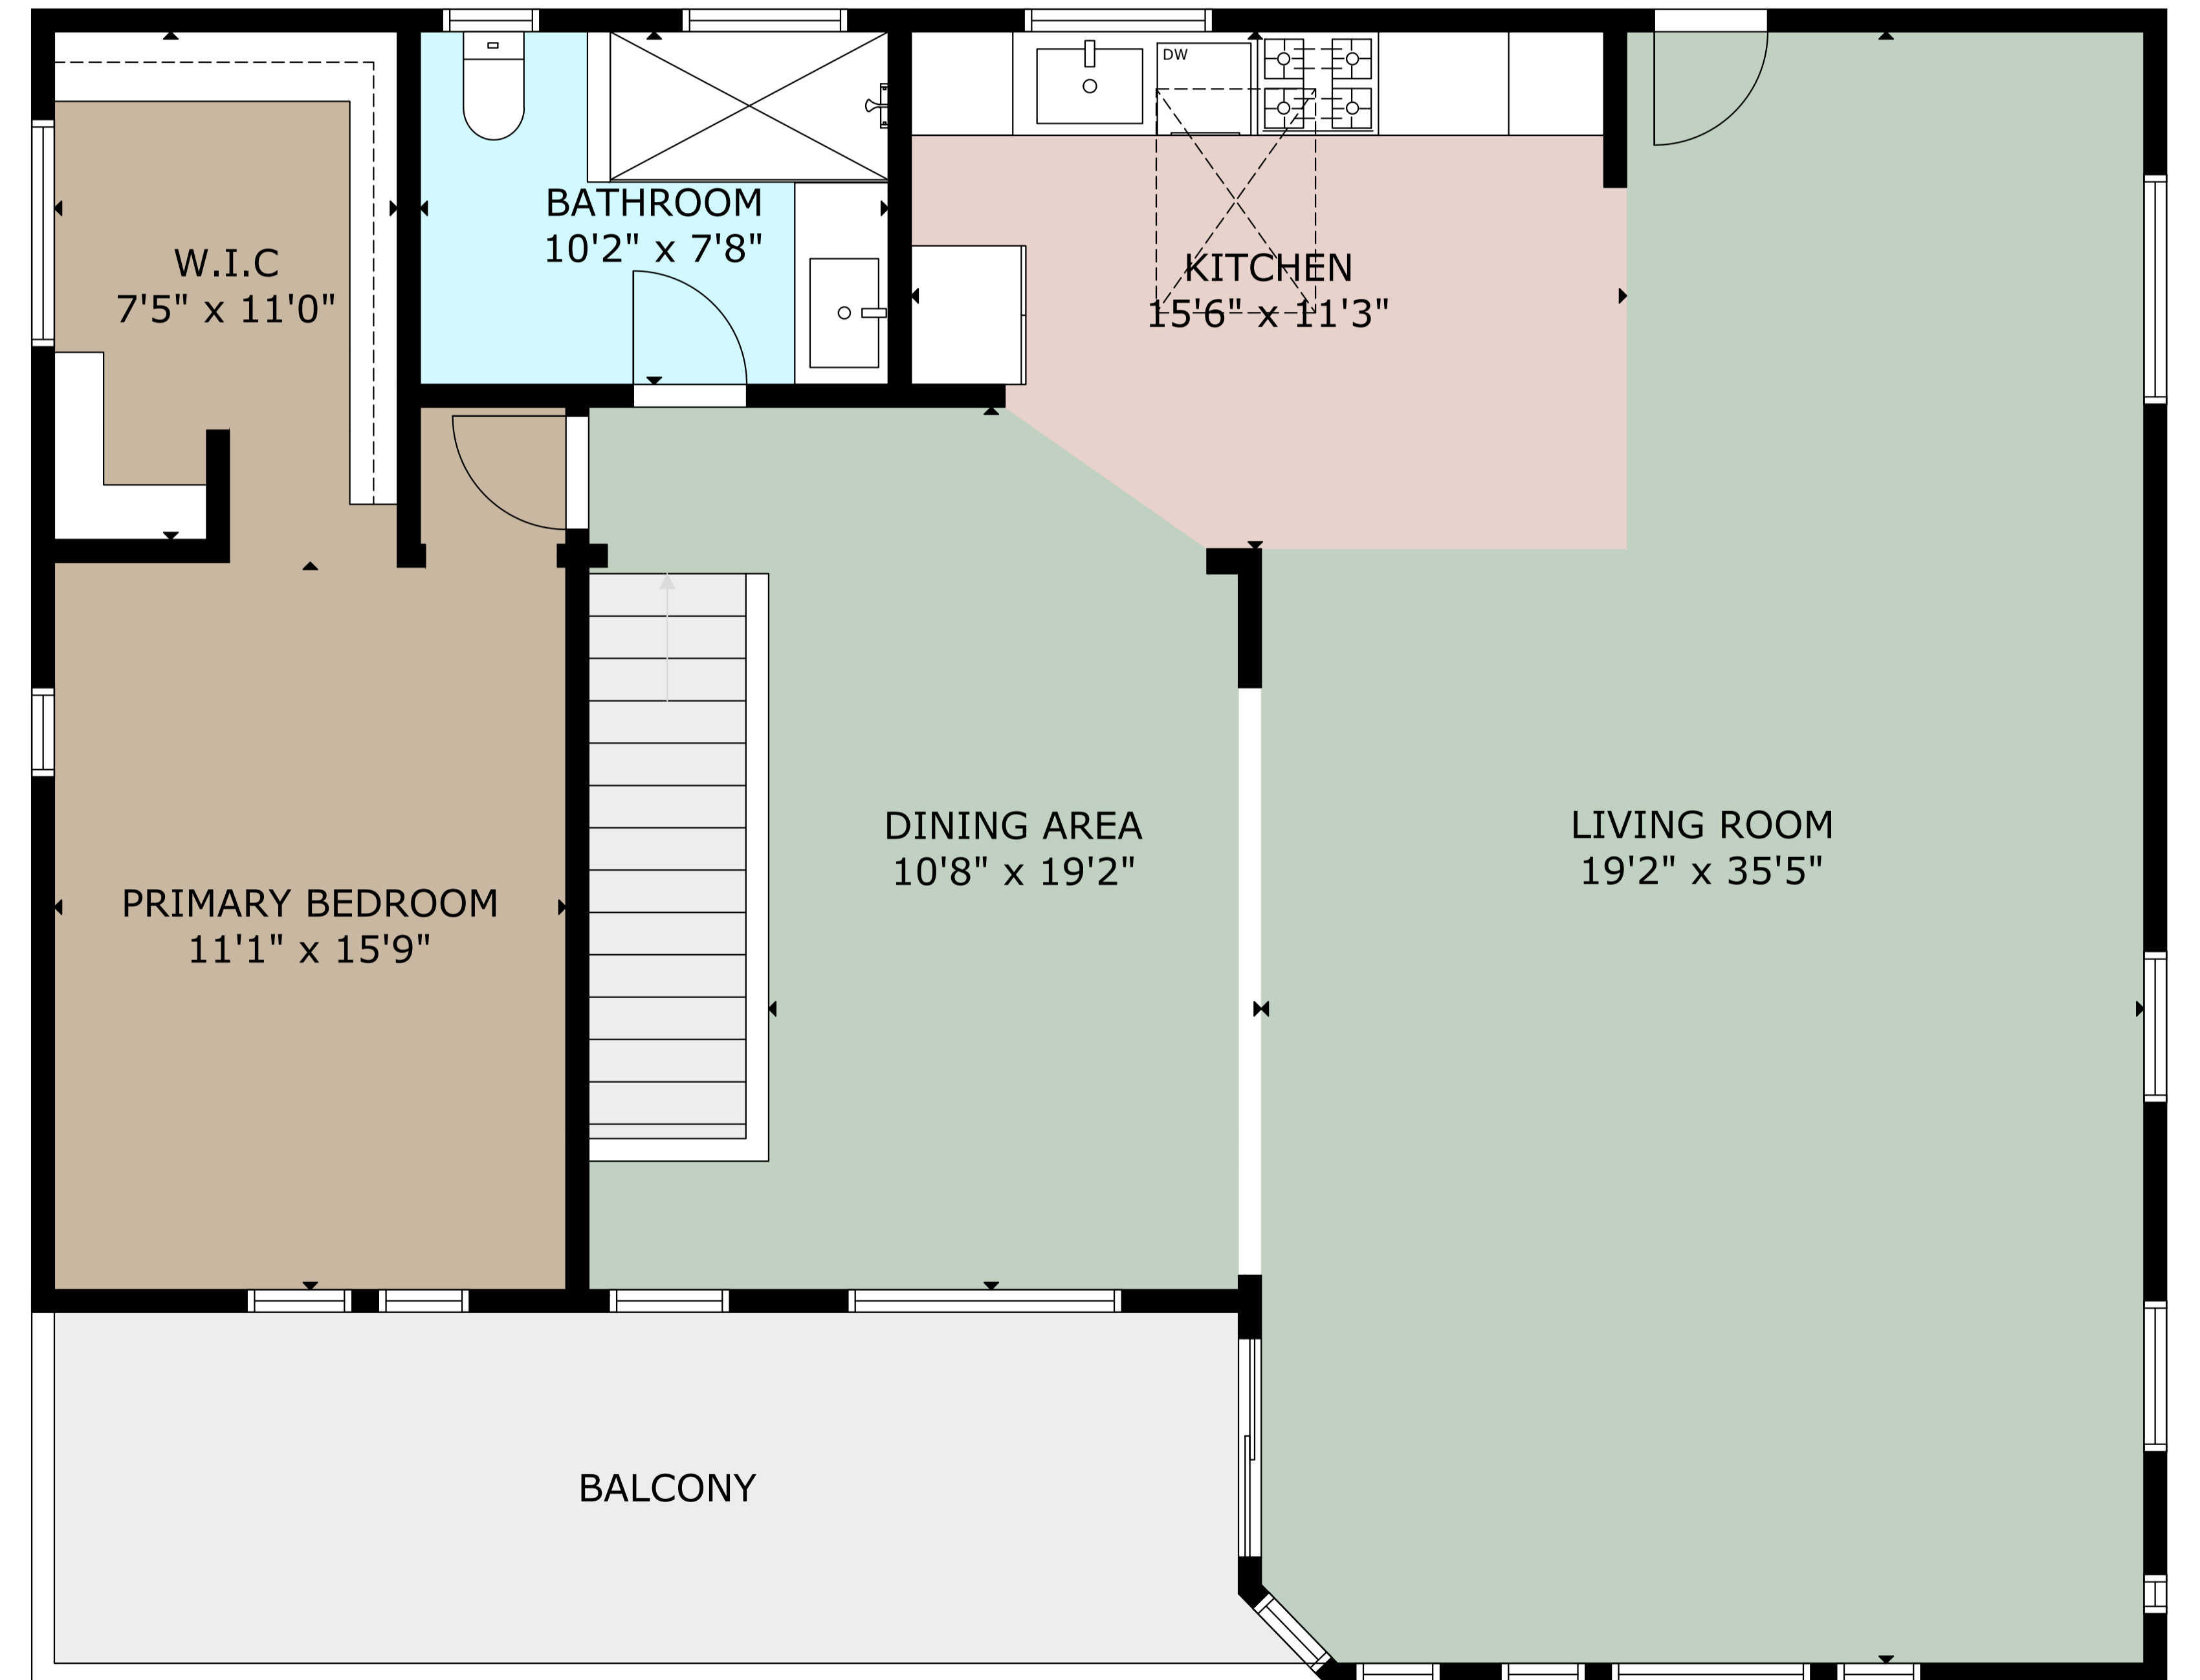

CABIN

FLOOR 1

FLOOR 2

GROSS INTERNAL AREA  
 TOTAL: 2,073 sq.ft  
 FLOOR 1: 682 sq.ft, FLOOR 2: 1,391 sq.ft  
 EXCLUDED AREA: CABIN: 631 sq.ft  
 SIZE AND DIMENSIONS ARE APPROXIMATE, ACTUAL MAY VARY