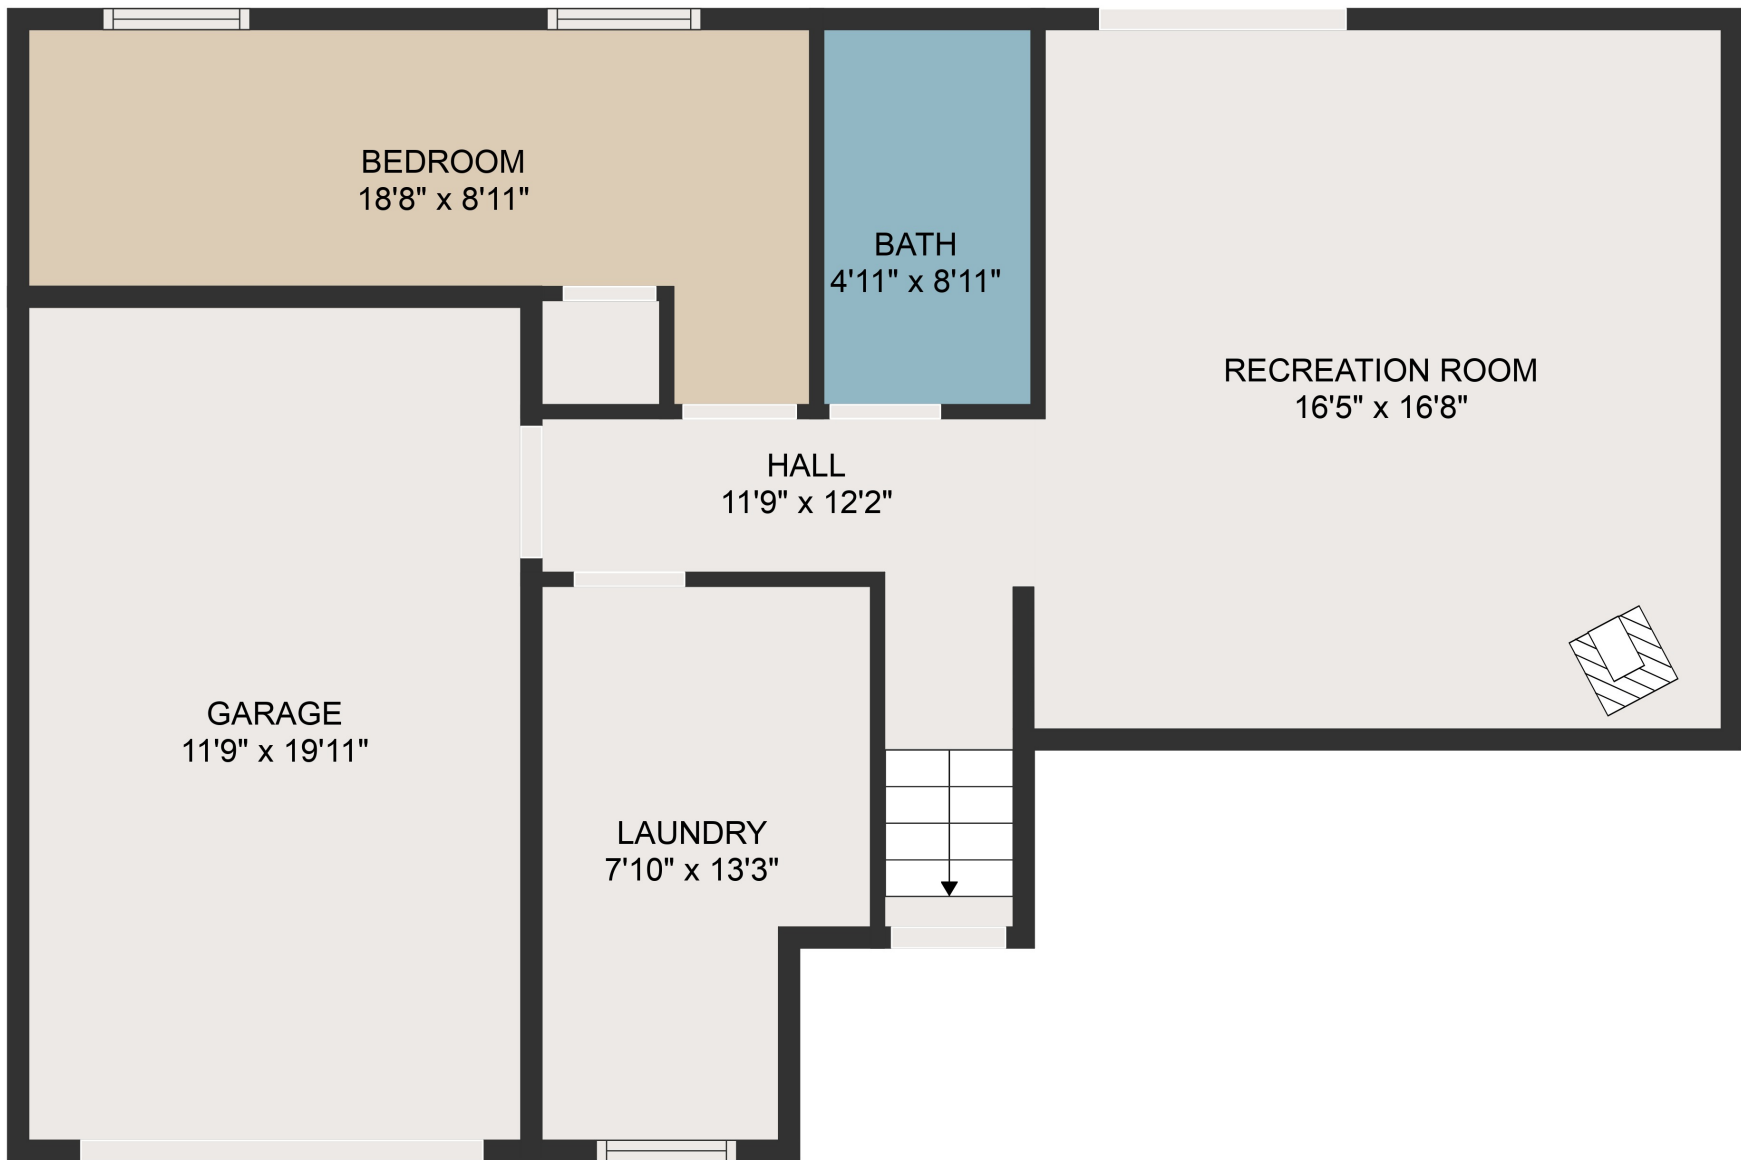

GROSS INTERNAL AREA
 FLOOR 1: 627 sq. ft, FLOOR 2: 250 sq. ft, FLOOR 3: 1000 sq. ft
 EXCLUDED AREAS: GARAGE: 234 sq. ft, OPEN TO BELOW: 212 sq. ft
 TOTAL: 1877 sq. ft

MEASUREMENTS ARE DEEMED HIGHLY RELIABLE BUT NOT GUARANTEED.

LIVING ROOM
19'11" x 13'10"

GROSS INTERNAL AREA
FLOOR 1: 627 sq. ft, FLOOR 2: 250 sq. ft, FLOOR 3: 1000 sq. ft
EXCLUDED AREAS: GARAGE: 234 sq. ft, OPEN TO BELOW: 212 sq. ft
TOTAL: 1877 sq. ft

MEASUREMENTS ARE DEEMED HIGHLY RELIABLE BUT NOT GUARANTEED.