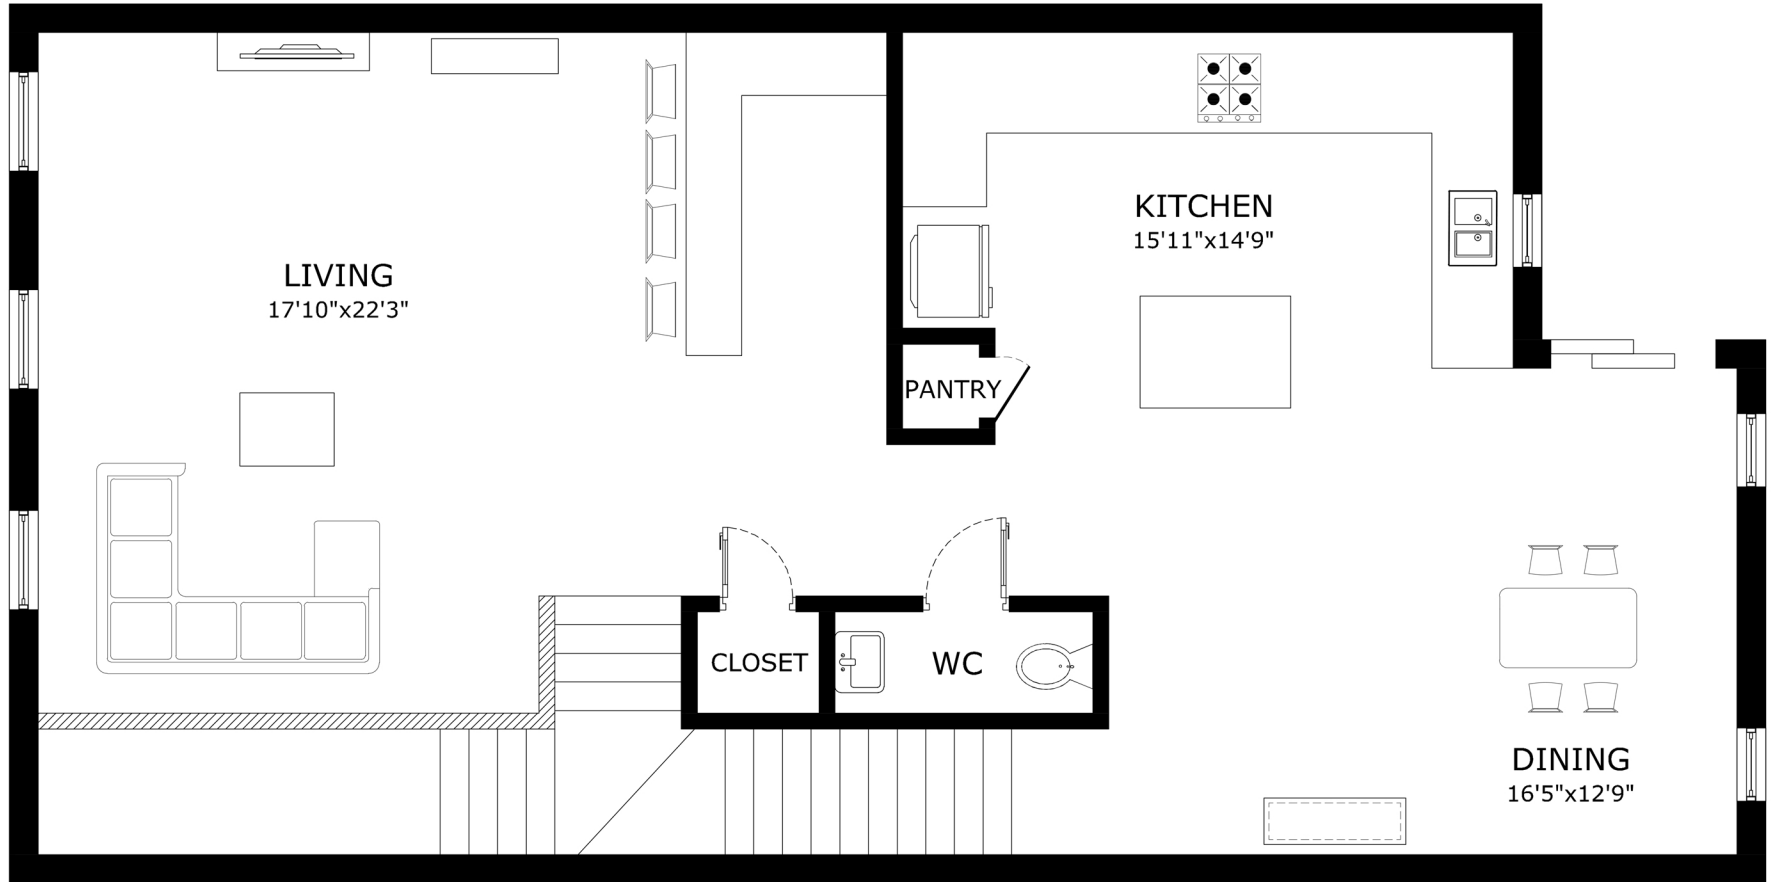

ADDRESS: 7582 Stonehouse Run Drive Glen Burnie, Maryland 21060.

SECOND FLOOR

'This floor plan is for illustration purposes only and is not intended to provide precise layout or measurements of the home. Potential buyers should investigate these issues to their own satisfaction.'