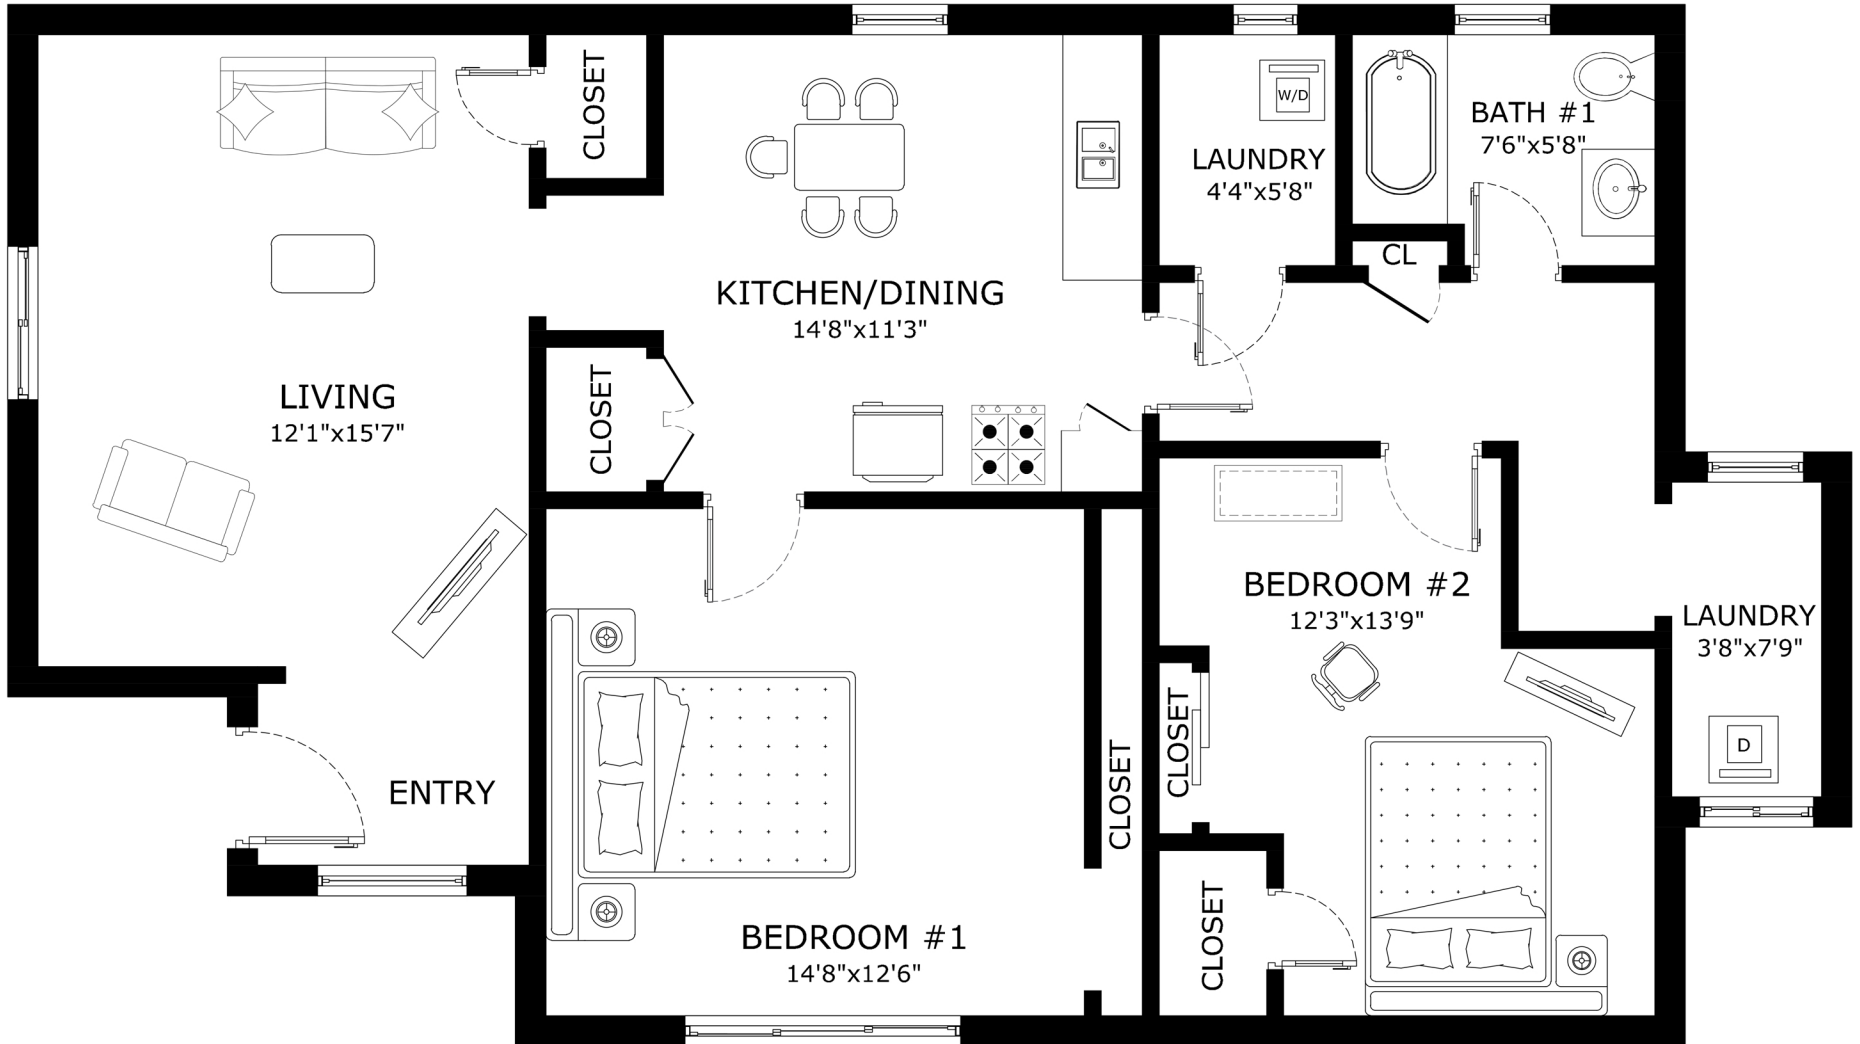

ADDRESS: 916 36th AV house Oakland California 94601.

MAIN LEVEL

AREA:

Main Level = 916 Sq.Ft

'This floor plan is for illustration purposes only and is not intended to provide precise layout or measurements of the home. Potential buyers should investigate these issues to their own satisfaction.'