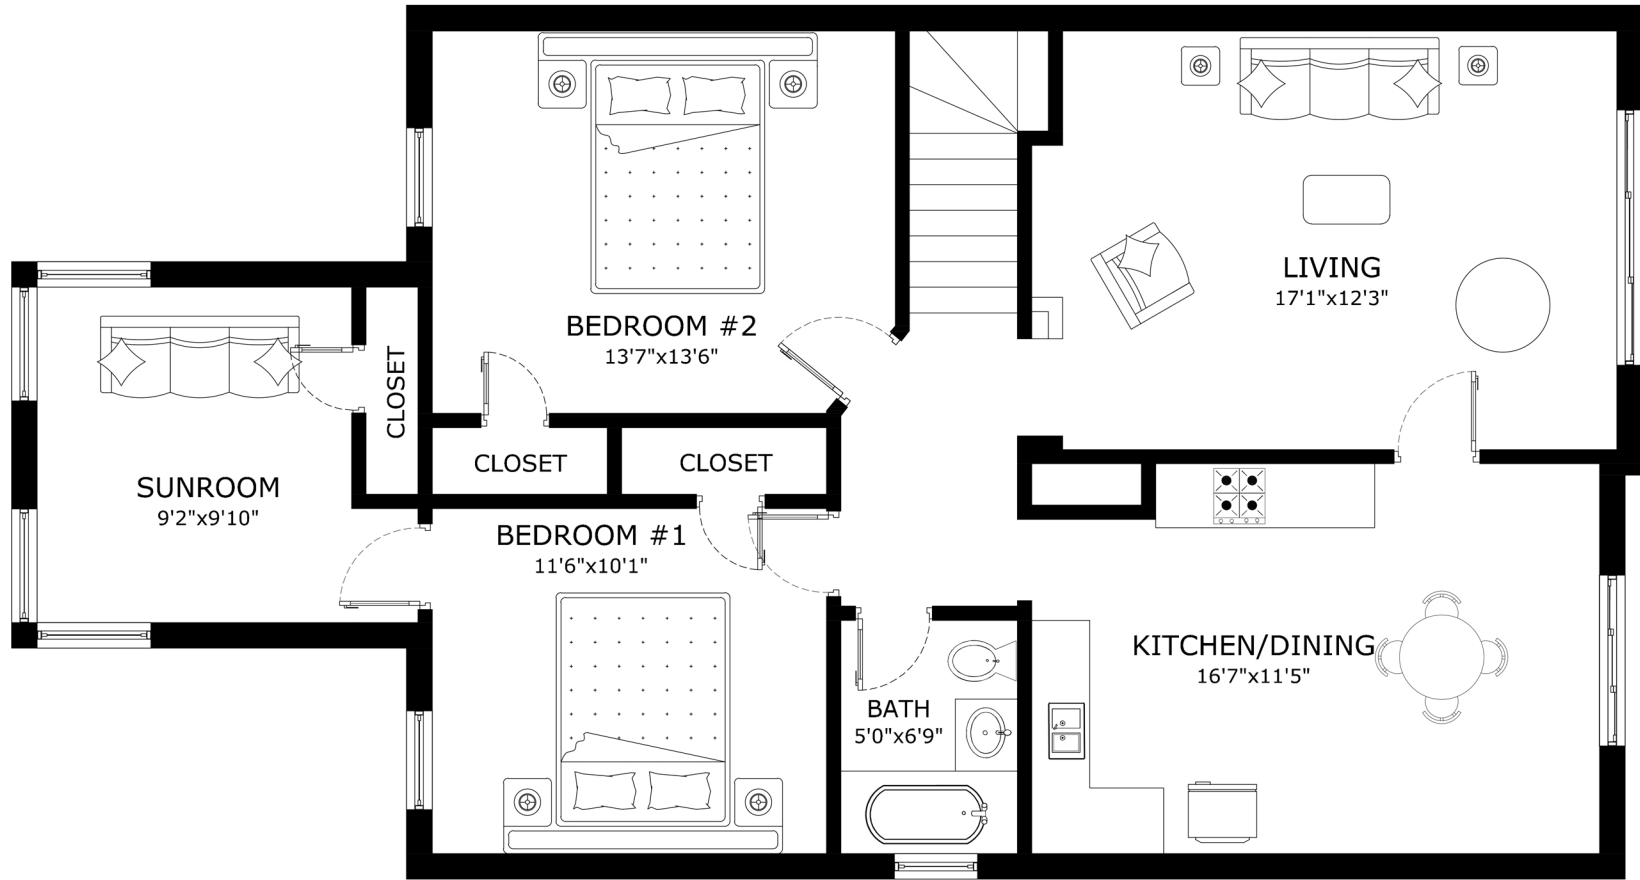

ADDRESS: 2438 43rd Ave. San Francisco CA 94116 United States.

AREA:
First Floor = 250 Sq.Ft
Second Floor = 1048 Sq.Ft

SECOND FLOOR

Total Area = 1298 Sq.Ft

'This floor plan is for illustration purposes only and is not intended to provide precise layout or measurements of the home. Potential buyers should investigate these issues to their own satisfaction.'