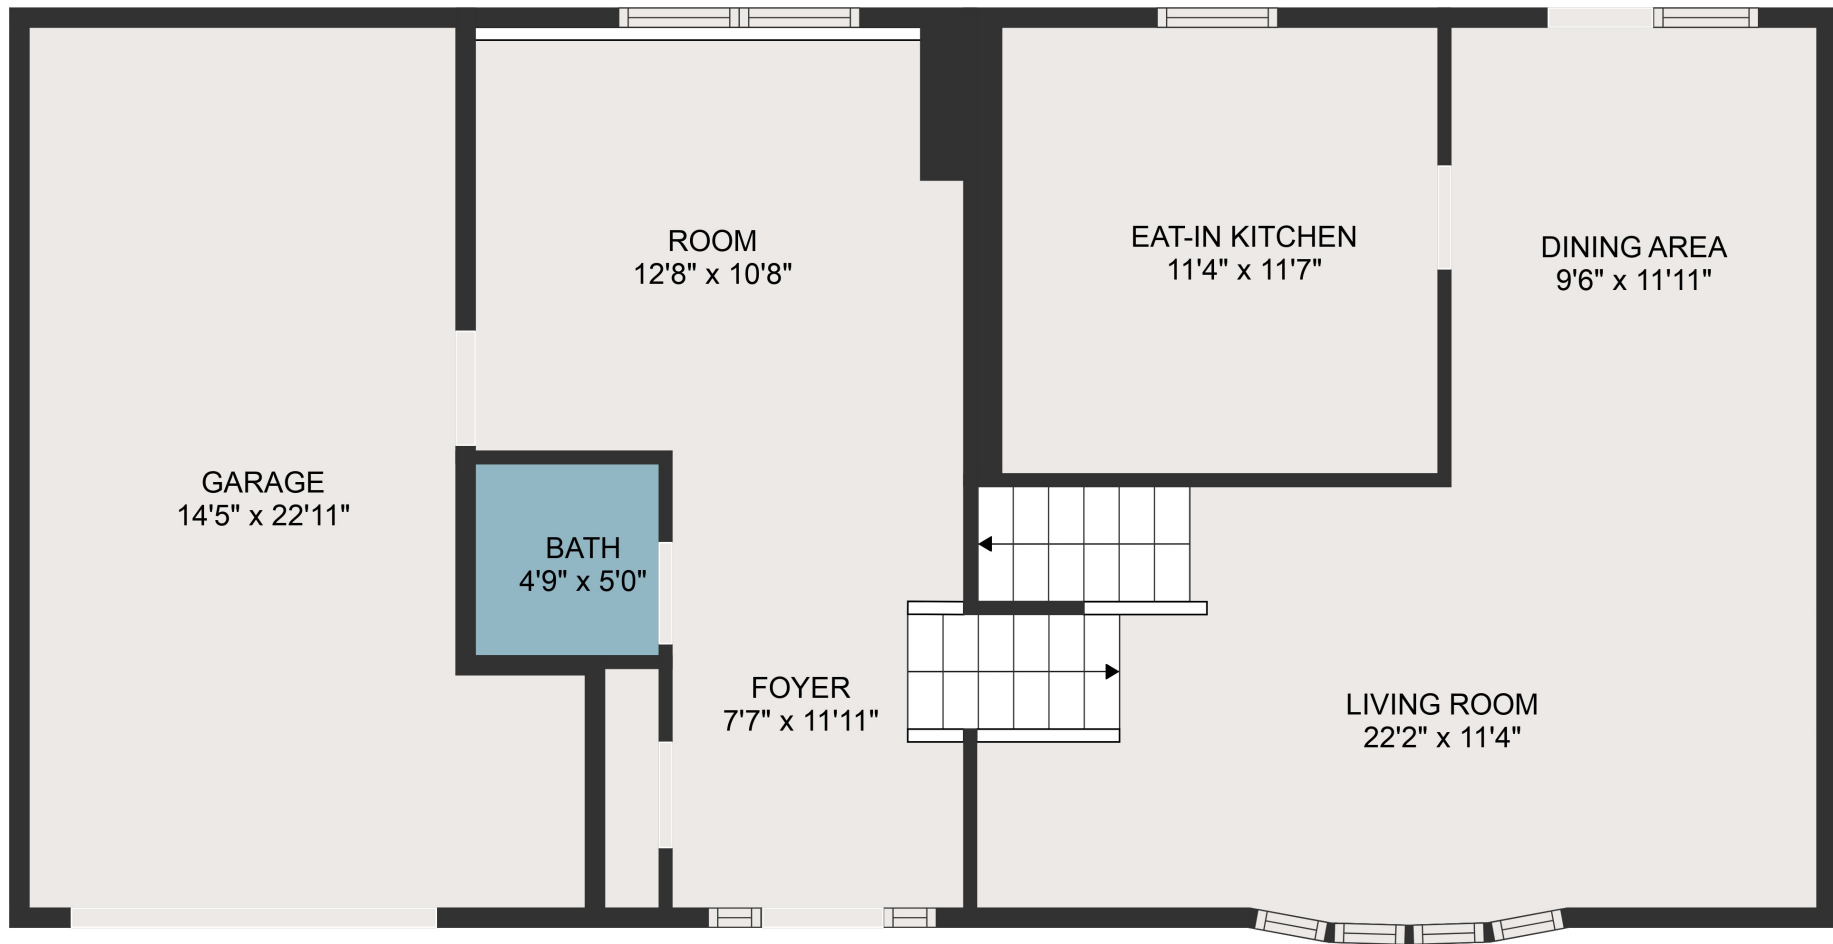

FLOOR 2

FLOOR 1

GROSS INTERNAL AREA  
 FLOOR 1: 779 sq. ft, FLOOR 2: 634 sq. ft  
 EXCLUDED AREAS: , GARAGE: 274 sq. ft  
 TOTAL: 1413 sq. ft  
 MEASUREMENTS ARE DEEMED HIGHLY RELIABLE BUT NOT GUARANTEED.

GROSS INTERNAL AREA  
FLOOR 1: 779 sq. ft, FLOOR 2: 634 sq. ft  
EXCLUDED AREAS: , GARAGE: 274 sq. ft  
TOTAL: 1413 sq. ft

MEASUREMENTS ARE DEEMED HIGHLY RELIABLE BUT NOT GUARANTEED.

GROSS INTERNAL AREA  
FLOOR 1: 779 sq. ft, FLOOR 2: 634 sq. ft  
EXCLUDED AREAS: , GARAGE: 274 sq. ft  
TOTAL: 1413 sq. ft  
MEASUREMENTS ARE DEEMED HIGHLY RELIABLE BUT NOT GUARANTEED.