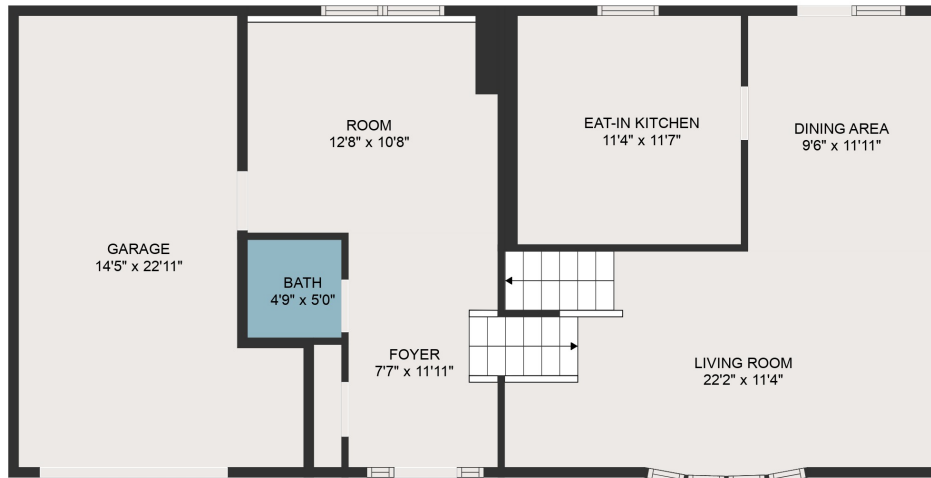

FLOOR 2

FLOOR 1

GROSS INTERNAL AREA  
 FLOOR 1: 779 sq. ft, FLOOR 2: 634 sq. ft  
 EXCLUDED AREAS: , GARAGE: 274 sq. ft  
 TOTAL: 1413 sq. ft  
 MEASUREMENTS ARE DEEMED HIGHLY RELIABLE BUT NOT GUARANTEED.

GROSS INTERNAL AREA  
FLOOR 1: 779 sq. ft, FLOOR 2: 634 sq. ft  
EXCLUDED AREAS: , GARAGE: 274 sq. ft  
TOTAL: 1413 sq. ft

MEASUREMENTS ARE DEEMED HIGHLY RELIABLE BUT NOT GUARANTEED.

GROSS INTERNAL AREA  
FLOOR 1: 779 sq. ft, FLOOR 2: 634 sq. ft  
EXCLUDED AREAS: , GARAGE: 274 sq. ft  
TOTAL: 1413 sq. ft  
MEASUREMENTS ARE DEEMED HIGHLY RELIABLE BUT NOT GUARANTEED.