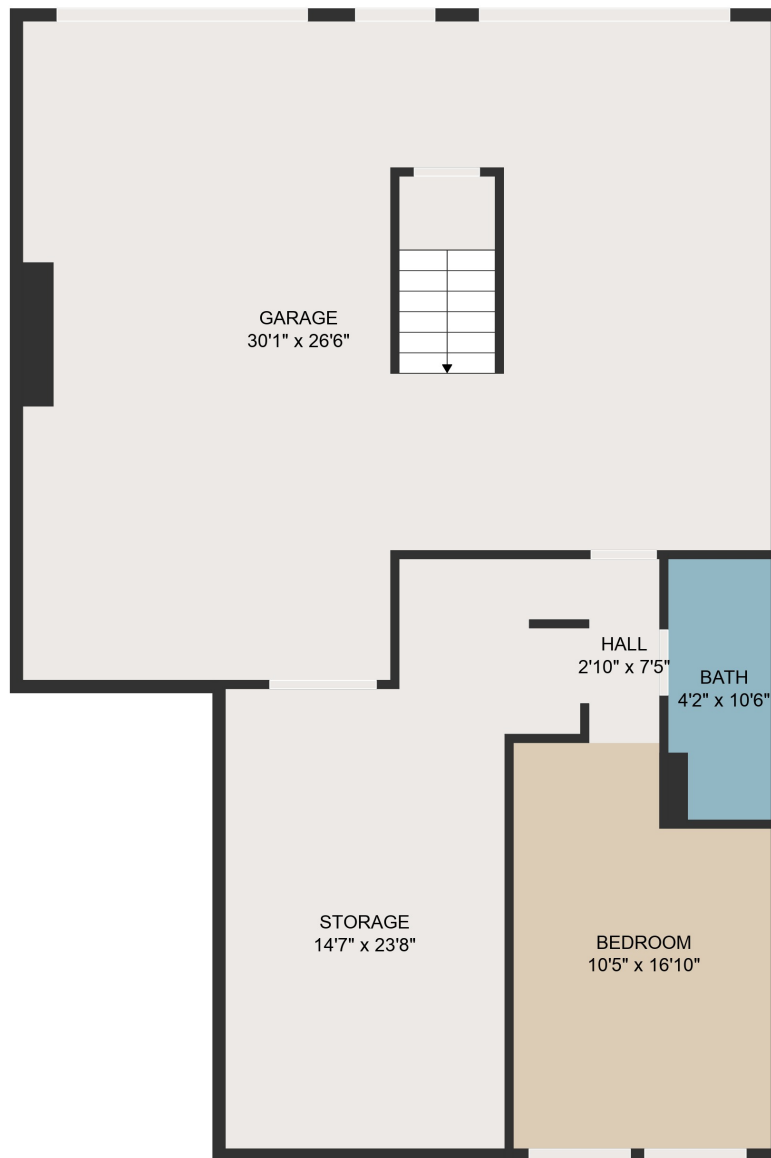

FLOOR 1

FLOOR 2

FLOOR 3

TOTAL: 2370 sq. ft
 Below Ground: 231 sq. ft, FLOOR 2: 1337 sq. ft, FLOOR 3: 802 sq. ft
 EXCLUDED AREAS: GARAGE: 711 sq. ft, STORAGE: 254 sq. ft, FIREPLACE: 8 sq. ft,
 OPEN TO BELOW: 393 sq. ft, LOW CEILING: 96 sq. ft

MEASUREMENTS ARE DEEMED HIGHLY RELIABLE BUT NOT GUARANTEED.

TOTAL: 2370 sq. ft

Below Ground: 231 sq. ft, FLOOR 2: 1337 sq. ft, FLOOR 3: 802 sq. ft

EXCLUDED AREAS: GARAGE: 711 sq. ft, STORAGE: 254 sq. ft, FIREPLACE: 8 sq. ft,
OPEN TO BELOW: 393 sq. ft, LOW CEILING: 96 sq. ft