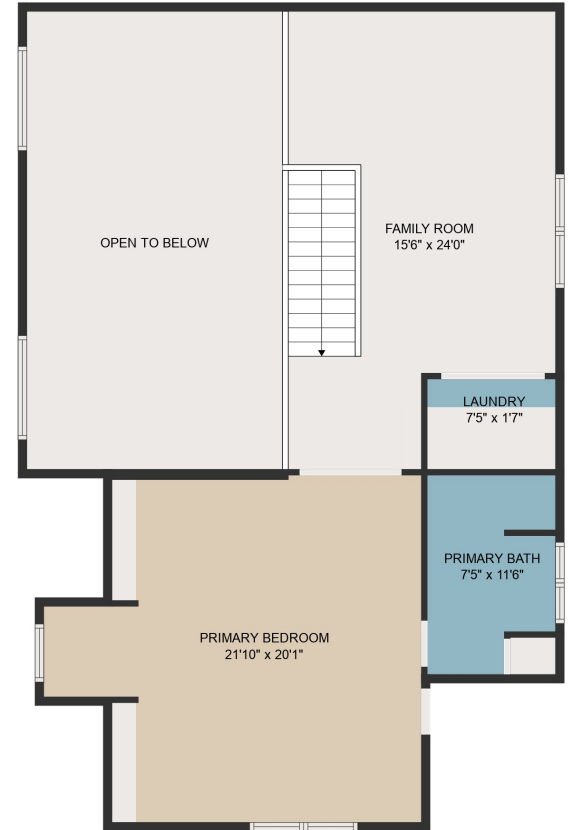

FLOOR 1

FLOOR 2

FLOOR 3

TOTAL: 2370 sq. ft
 Below Ground: 231 sq. ft, FLOOR 2: 1337 sq. ft, FLOOR 3: 802 sq. ft
 EXCLUDED AREAS: GARAGE: 711 sq. ft, STORAGE: 254 sq. ft, FIREPLACE: 8 sq. ft,
 OPEN TO BELOW: 393 sq. ft, LOW CEILING: 96 sq. ft

MEASUREMENTS ARE DEEMED HIGHLY RELIABLE BUT NOT GUARANTEED.

TOTAL: 2370 sq. ft

Below Ground: 231 sq. ft, FLOOR 2: 1337 sq. ft, FLOOR 3: 802 sq. ft

EXCLUDED AREAS: GARAGE: 711 sq. ft, STORAGE: 254 sq. ft, FIREPLACE: 8 sq. ft,
OPEN TO BELOW: 393 sq. ft, LOW CEILING: 96 sq. ft