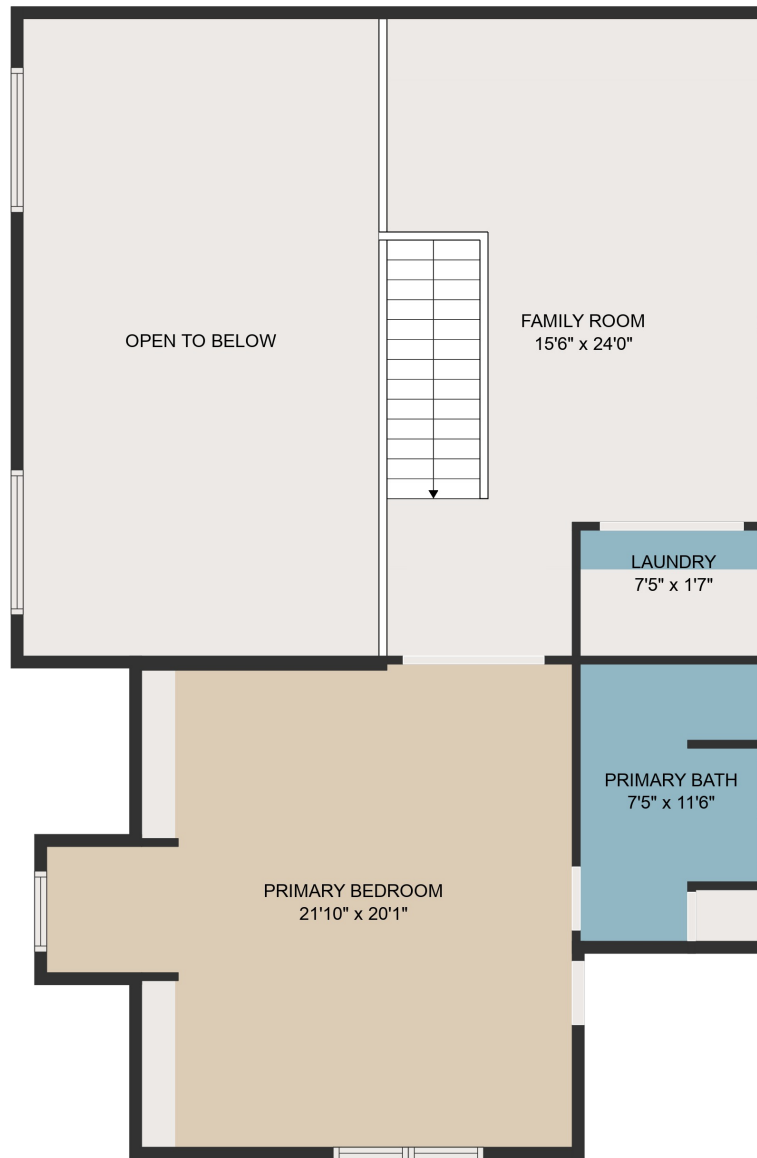

FLOOR 1

FLOOR 2

FLOOR 3

TOTAL: 2370 sq. ft
 Below Ground: 231 sq. ft, FLOOR 2: 1337 sq. ft, FLOOR 3: 802 sq. ft
 EXCLUDED AREAS: GARAGE: 711 sq. ft, STORAGE: 254 sq. ft, FIREPLACE: 8 sq. ft,
 OPEN TO BELOW: 393 sq. ft, LOW CEILING: 96 sq. ft

MEASUREMENTS ARE DEEMED HIGHLY RELIABLE BUT NOT GUARANTEED.

TOTAL: 2370 sq. ft

Below Ground: 231 sq. ft, FLOOR 2: 1337 sq. ft, FLOOR 3: 802 sq. ft

EXCLUDED AREAS: GARAGE: 711 sq. ft, STORAGE: 254 sq. ft, FIREPLACE: 8 sq. ft,
OPEN TO BELOW: 393 sq. ft, LOW CEILING: 96 sq. ft