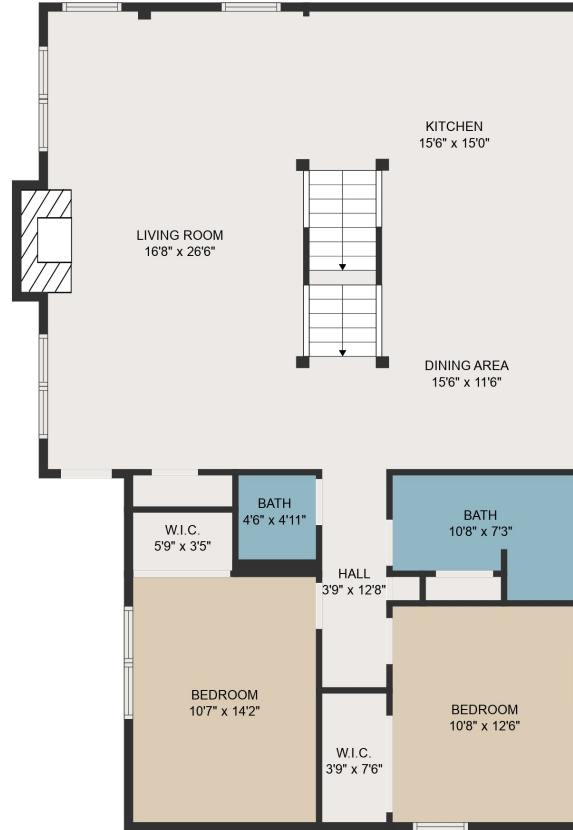

FLOOR 1

FLOOR 2

FLOOR 3

TOTAL: 2370 sq. ft
 Below Ground: 231 sq. ft, FLOOR 2: 1337 sq. ft, FLOOR 3: 802 sq. ft
 EXCLUDED AREAS: GARAGE: 711 sq. ft, STORAGE: 254 sq. ft, FIREPLACE: 8 sq. ft,
 OPEN TO BELOW: 393 sq. ft, LOW CEILING: 96 sq. ft

MEASUREMENTS ARE DEEMED HIGHLY RELIABLE BUT NOT GUARANTEED.

TOTAL: 2370 sq. ft

Below Ground: 231 sq. ft, FLOOR 2: 1337 sq. ft, FLOOR 3: 802 sq. ft

EXCLUDED AREAS: GARAGE: 711 sq. ft, STORAGE: 254 sq. ft, FIREPLACE: 8 sq. ft,
OPEN TO BELOW: 393 sq. ft, LOW CEILING: 96 sq. ft