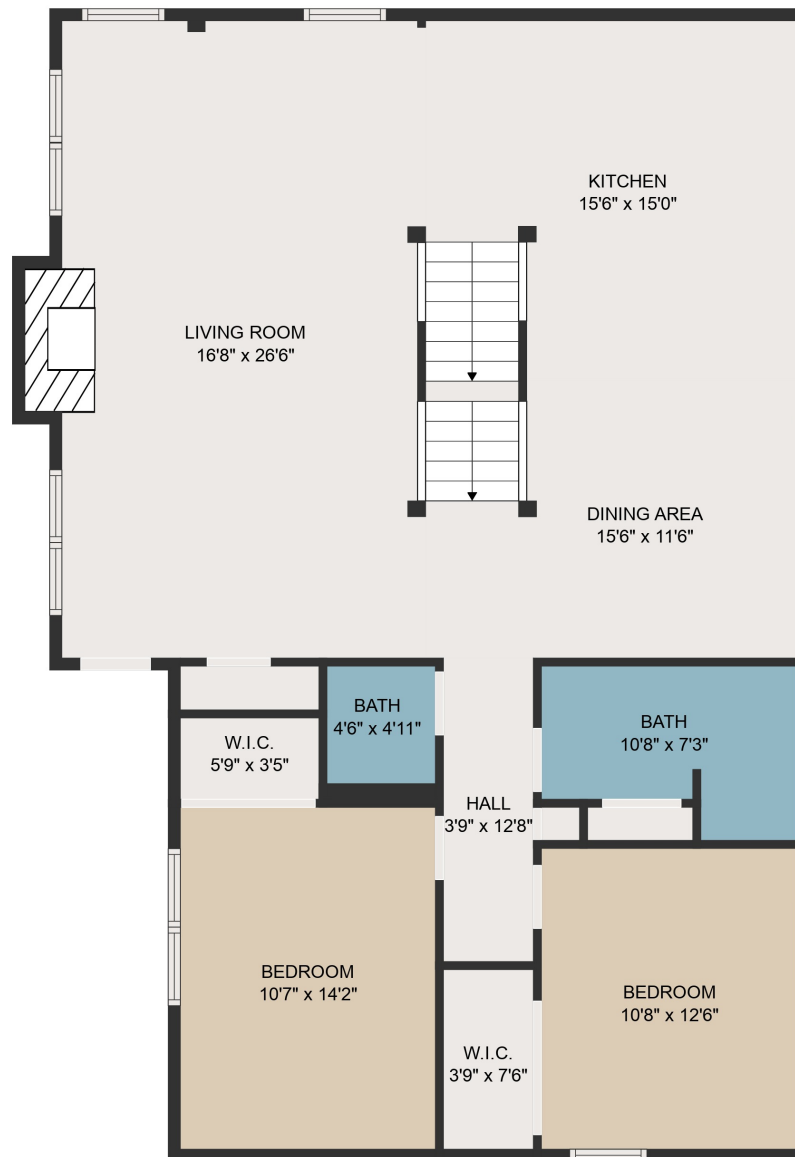

FLOOR 1

FLOOR 2

FLOOR 3

TOTAL: 2370 sq. ft
 Below Ground: 231 sq. ft, FLOOR 2: 1337 sq. ft, FLOOR 3: 802 sq. ft
 EXCLUDED AREAS: GARAGE: 711 sq. ft, STORAGE: 254 sq. ft, FIREPLACE: 8 sq. ft,
 OPEN TO BELOW: 393 sq. ft, LOW CEILING: 96 sq. ft

MEASUREMENTS ARE DEEMED HIGHLY RELIABLE BUT NOT GUARANTEED.

TOTAL: 2370 sq. ft

Below Ground: 231 sq. ft, FLOOR 2: 1337 sq. ft, FLOOR 3: 802 sq. ft

EXCLUDED AREAS: GARAGE: 711 sq. ft, STORAGE: 254 sq. ft, FIREPLACE: 8 sq. ft,
OPEN TO BELOW: 393 sq. ft, LOW CEILING: 96 sq. ft