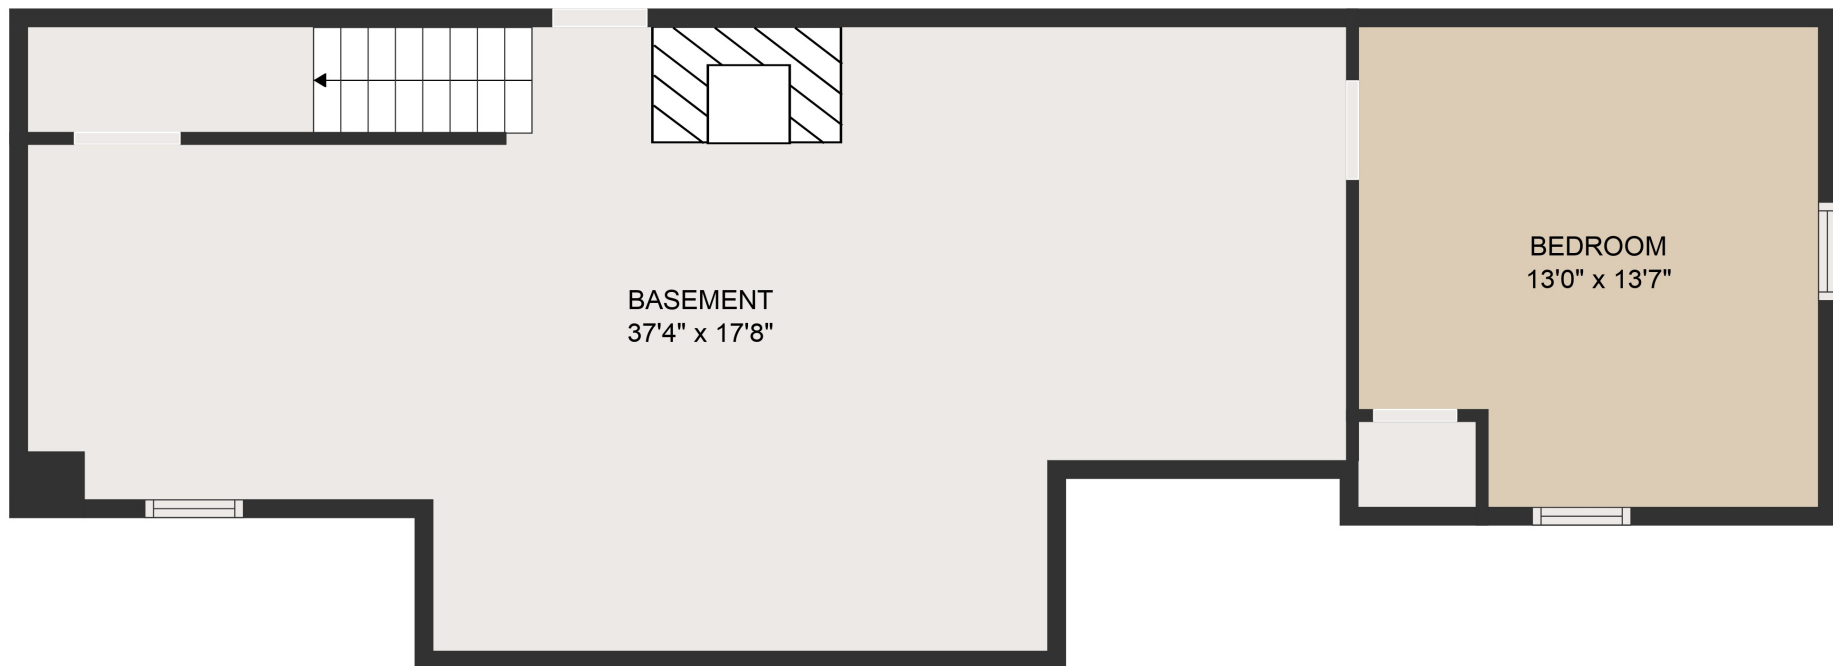

TOTAL: 2189 sq. ft
 Below Ground: 745 sq. ft, FLOOR 2: 1444 sq. ft
MEASUREMENTS ARE DEEMED HIGHLY RELIABLE BUT NOT GUARANTEED.

TOTAL: 2189 sq. ft
Below Ground: 745 sq. ft, FLOOR 2: 1444 sq. ft
MEASUREMENTS ARE DEEMED HIGHLY RELIABLE BUT NOT GUARANTEED.

TOTAL: 2189 sq. ft
Below Ground: 745 sq. ft, FLOOR 2: 1444 sq. ft

MEASUREMENTS ARE DEEMED HIGHLY RELIABLE BUT NOT GUARANTEED.