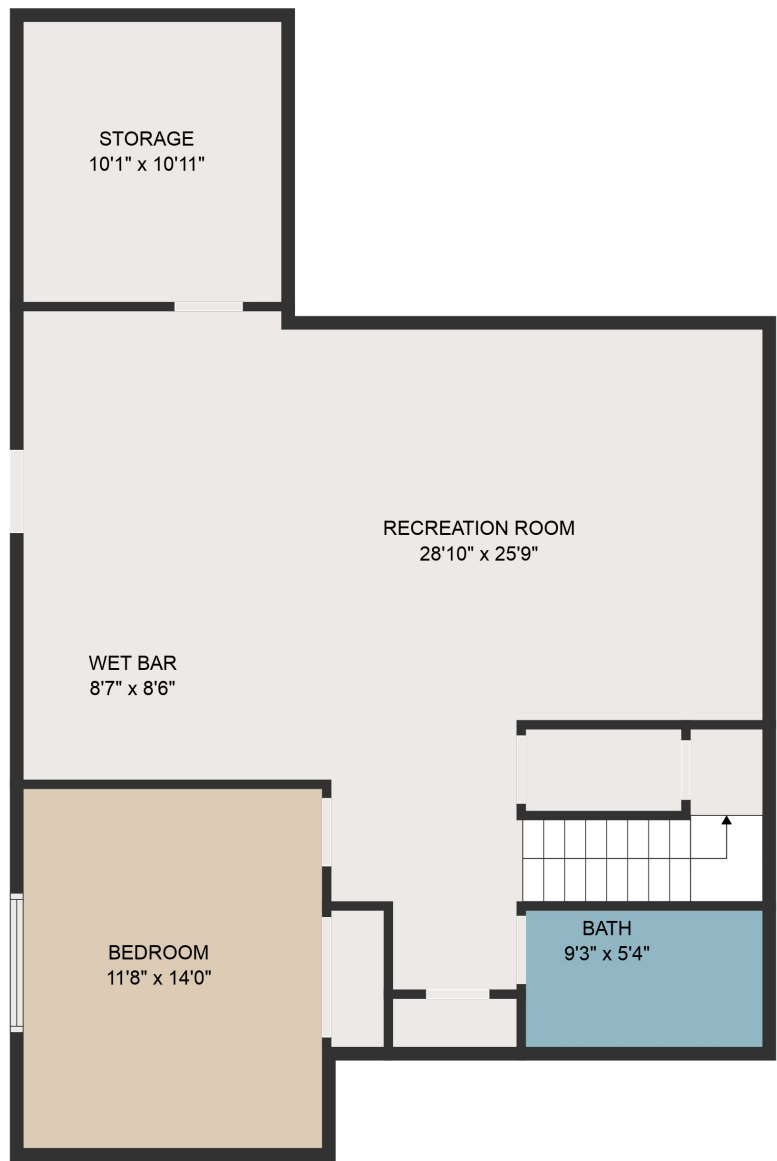

FLOOR 1

FLOOR 2

FLOOR 3

**TOTAL: 3355 sq. ft**  
 Below Ground: 865 sq. ft, FLOOR 2: 1004 sq. ft, FLOOR 3: 1486 sq. ft  
 EXCLUDED AREAS: STORAGE: 110 sq. ft, GARAGE: 414 sq. ft, FIREPLACE: 7 sq. ft

MEASUREMENTS ARE DEEMED HIGHLY RELIABLE BUT NOT GUARANTEED.

**TOTAL: 3355 sq. ft**

Below Ground: 865 sq. ft, FLOOR 2: 1004 sq. ft, FLOOR 3: 1486 sq. ft  
 EXCLUDED AREAS: STORAGE: 110 sq. ft, GARAGE: 414 sq. ft, FIREPLACE: 7 sq. ft

MEASUREMENTS ARE DEEMED HIGHLY RELIABLE BUT NOT GUARANTEED.