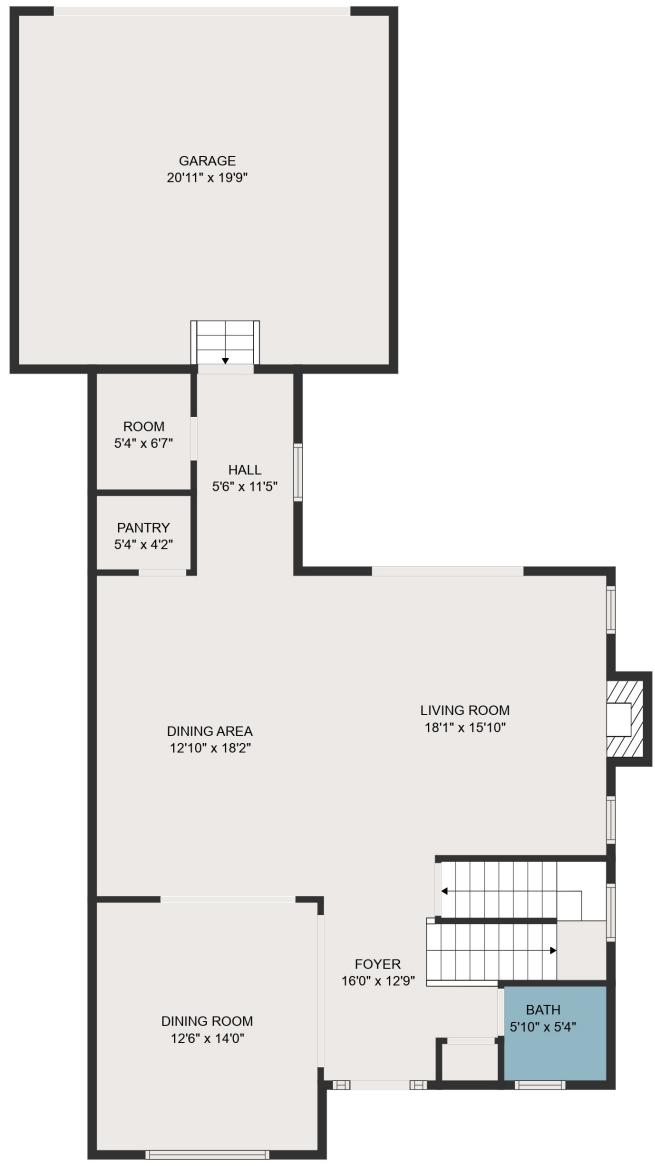

FLOOR 1

FLOOR 2

FLOOR 3

**TOTAL: 3355 sq. ft**  
 Below Ground: 865 sq. ft, FLOOR 2: 1004 sq. ft, FLOOR 3: 1486 sq. ft  
 EXCLUDED AREAS: STORAGE: 110 sq. ft, GARAGE: 414 sq. ft, FIREPLACE: 7 sq. ft

MEASUREMENTS ARE DEEMED HIGHLY RELIABLE BUT NOT GUARANTEED.

**TOTAL: 3355 sq. ft**

Below Ground: 865 sq. ft, FLOOR 2: 1004 sq. ft, FLOOR 3: 1486 sq. ft  
 EXCLUDED AREAS: STORAGE: 110 sq. ft, GARAGE: 414 sq. ft, FIREPLACE: 7 sq. ft

MEASUREMENTS ARE DEEMED HIGHLY RELIABLE BUT NOT GUARANTEED.