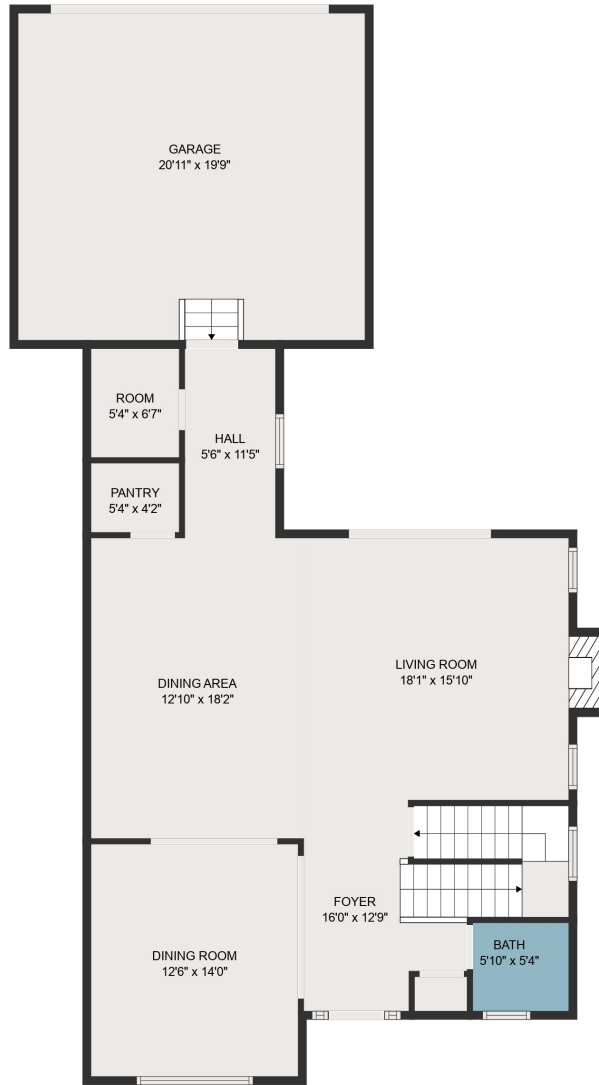

FLOOR 1

FLOOR 2

FLOOR 3

**TOTAL: 3355 sq. ft**  
 Below Ground: 865 sq. ft, FLOOR 2: 1004 sq. ft, FLOOR 3: 1486 sq. ft  
 EXCLUDED AREAS: STORAGE: 110 sq. ft, GARAGE: 414 sq. ft, FIREPLACE: 7 sq. ft

MEASUREMENTS ARE DEEMED HIGHLY RELIABLE BUT NOT GUARANTEED.

**TOTAL: 3355 sq. ft**

Below Ground: 865 sq. ft, FLOOR 2: 1004 sq. ft, FLOOR 3: 1486 sq. ft  
 EXCLUDED AREAS: STORAGE: 110 sq. ft, GARAGE: 414 sq. ft, FIREPLACE: 7 sq. ft

MEASUREMENTS ARE DEEMED HIGHLY RELIABLE BUT NOT GUARANTEED.