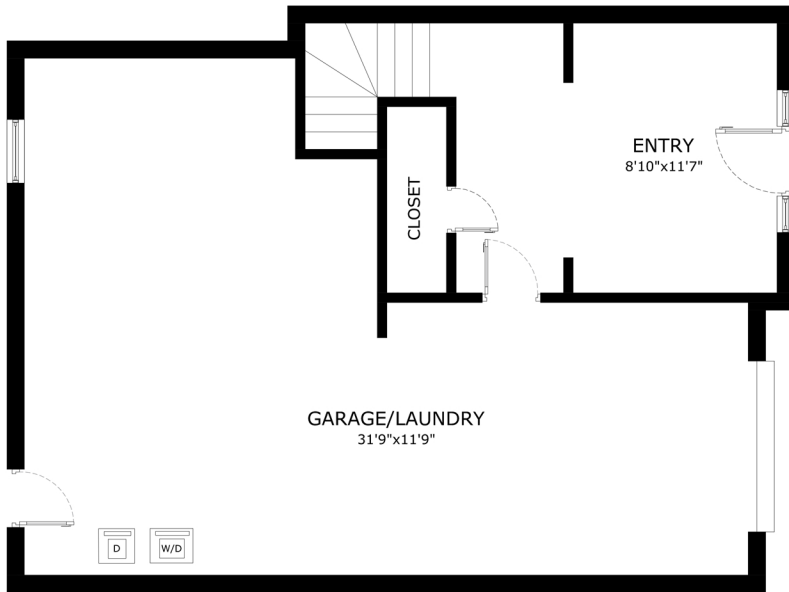

ADDRESS: 2438 43rd Ave. San Francisco CA 94116 United States.

AREA:

First Floor = 250 Sq.Ft

Second Floor = 1048 Sq.Ft

Total Area = 1298 Sq.Ft

FIRST FLOOR

SECOND FLOOR