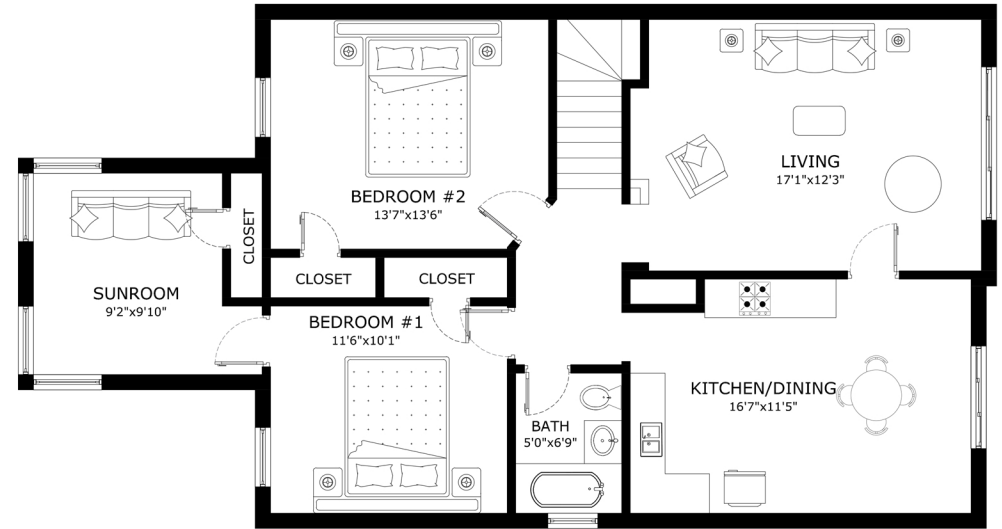

ADDRESS: 2438 43rd Ave. San Francisco CA 94116 United States.

AREA:

First Floor = 250 Sq.Ft

Second Floor = 1048 Sq.Ft

Total Area = 1298 Sq.Ft

FIRST FLOOR

SECOND FLOOR