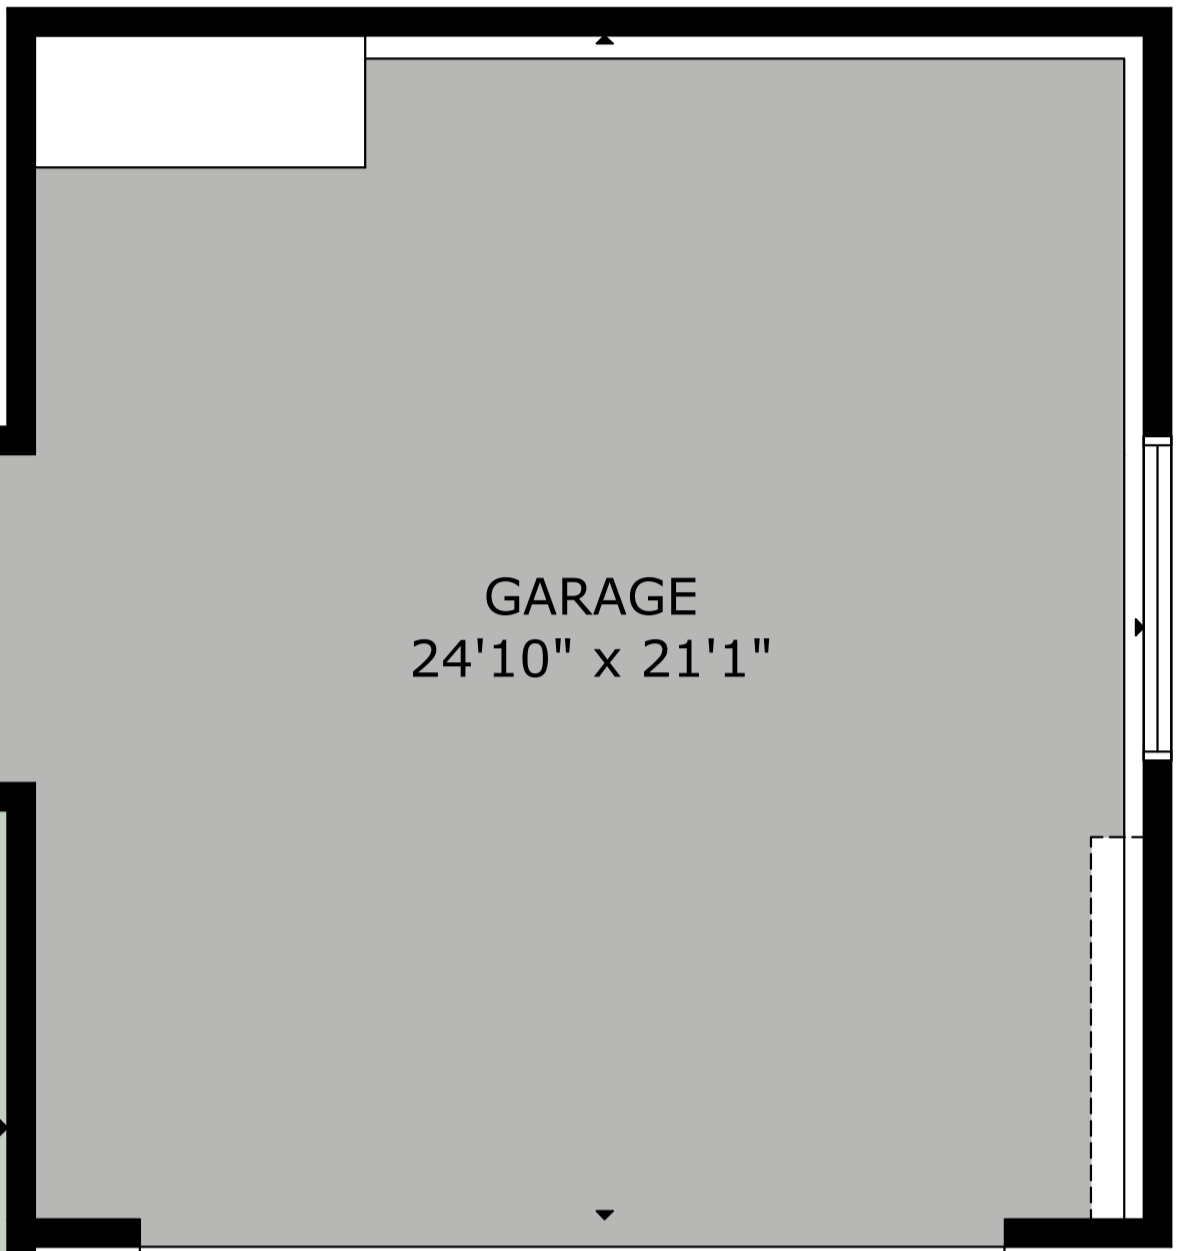

FLOOR 1

FLOOR 2

GROSS INTERNAL AREA
 TOTAL: 2,641 sq ft
 FLOOR 1: 1,174 sq ft, FLOOR 2: 1,467 sq ft
 EXCLUDED AREA: GARAGE: 448 sq ft, PORCH: 112 sq ft
 SIZE AND DIMENSIONS ARE APPROXIMATE, ACTUAL MAY VARY