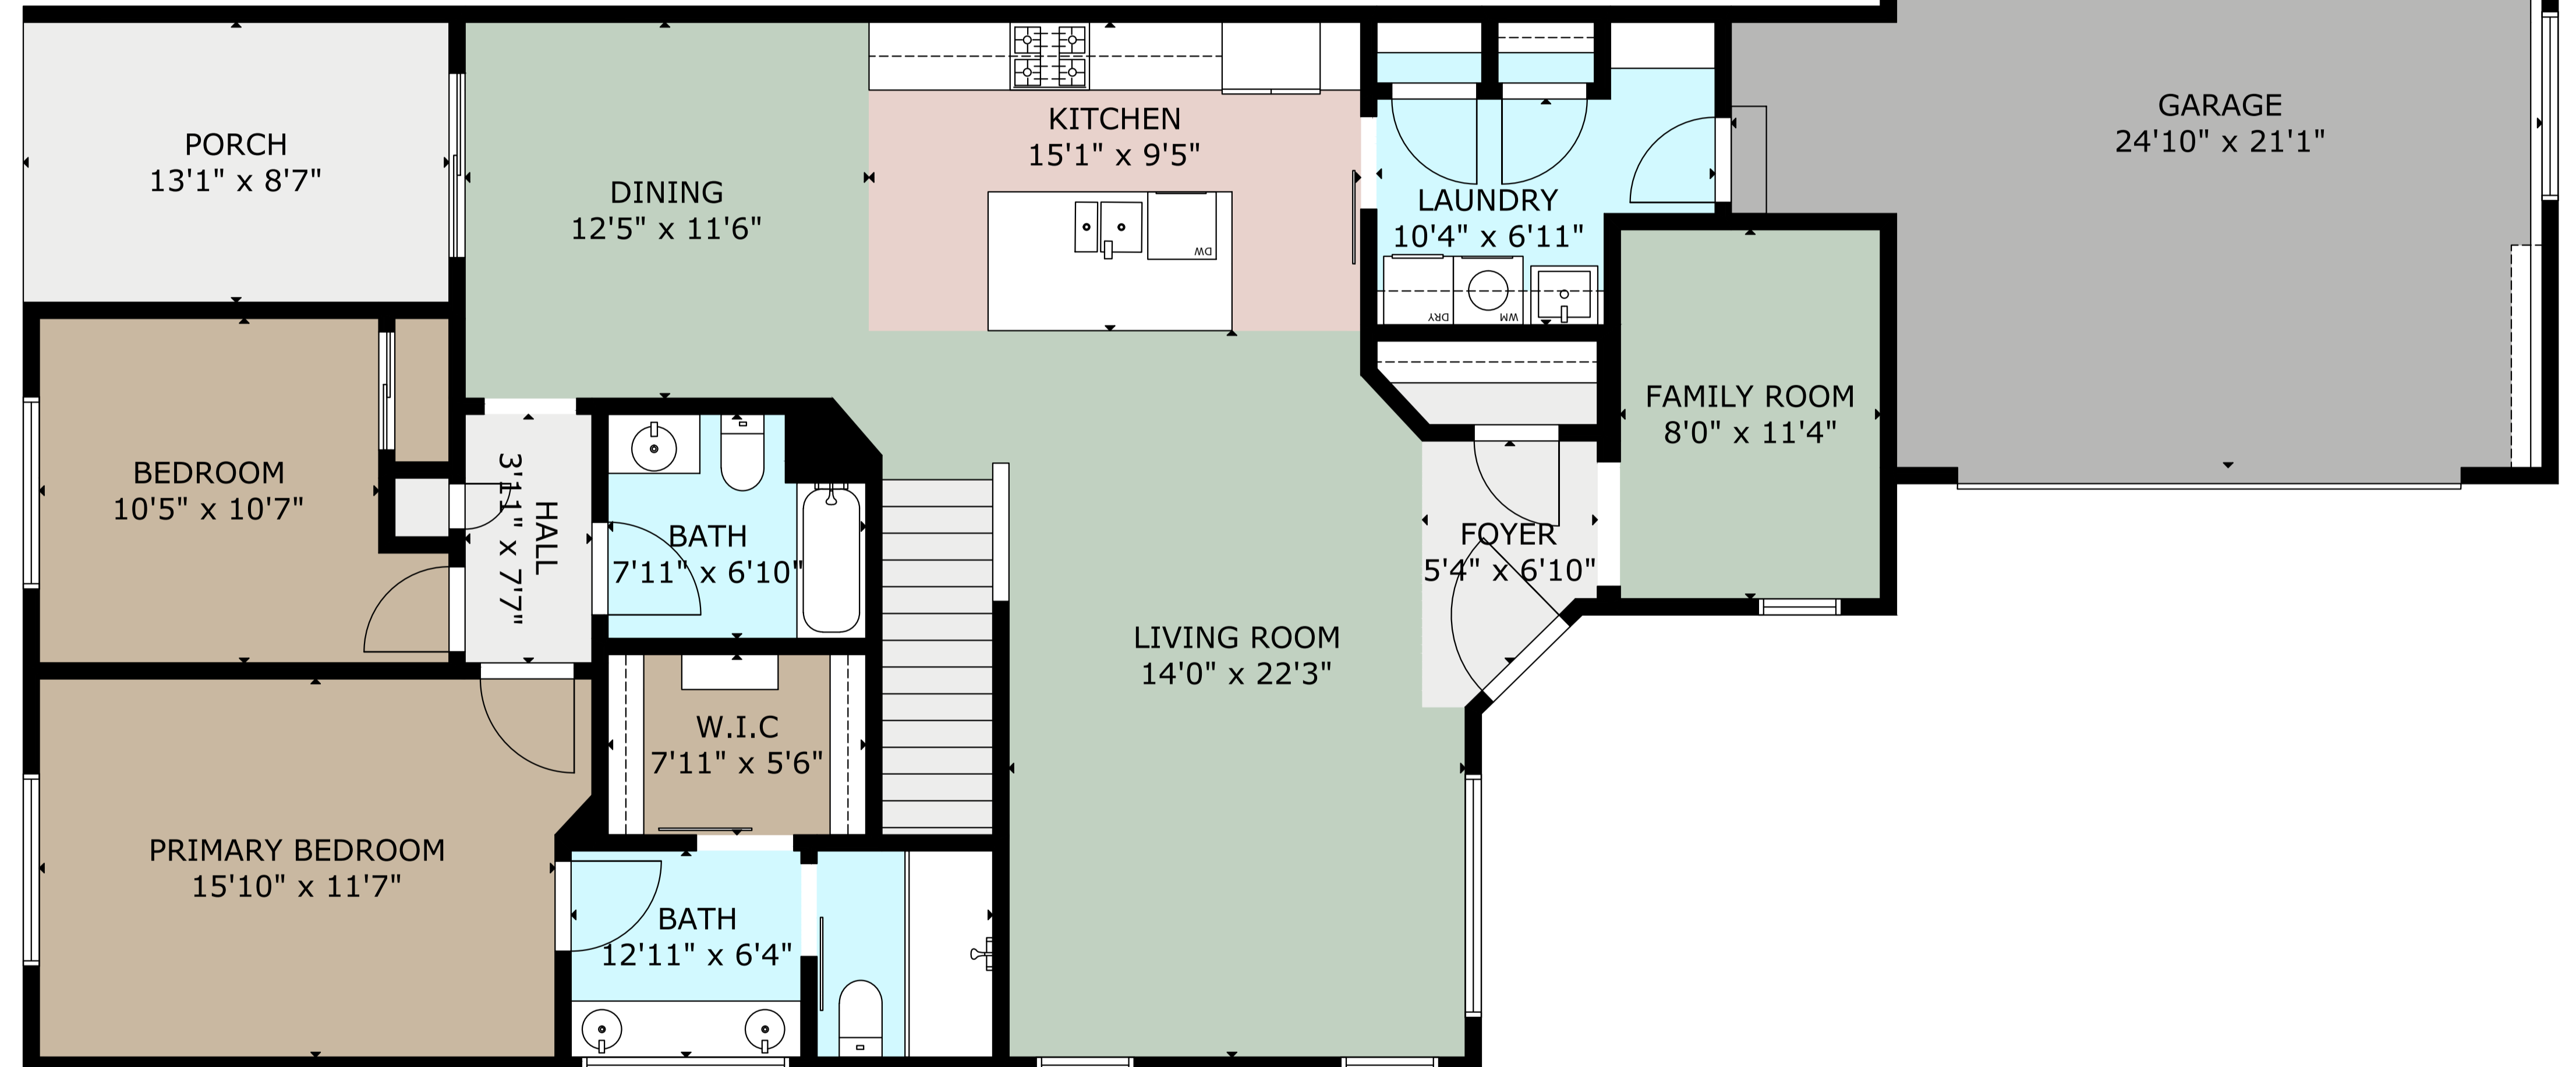

FLOOR 1

FLOOR 2

GROSS INTERNAL AREA
 TOTAL: 2,641 sq ft
 FLOOR 1: 1,174 sq ft, FLOOR 2: 1,467 sq ft
 EXCLUDED AREA: GARAGE: 448 sq ft, PORCH: 112 sq ft
 SIZE AND DIMENSIONS ARE APPROXIMATE, ACTUAL MAY VARY