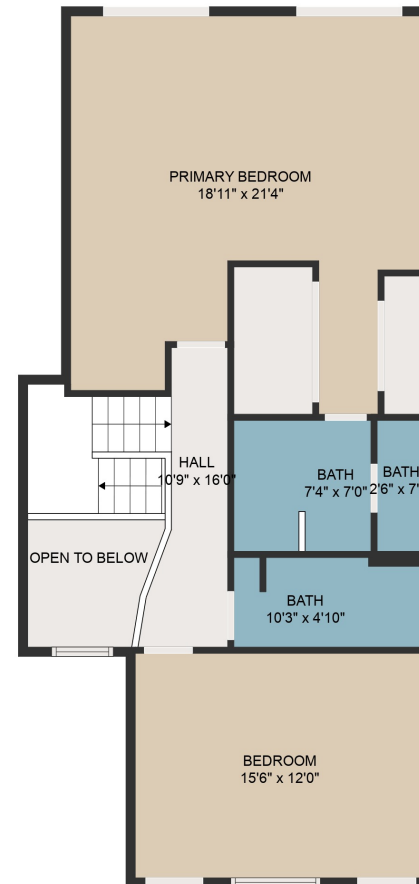

FLOOR 1

FLOOR 2

FLOOR 3

GROSS INTERNAL AREA
 Below Ground: 425 sq. ft, FLOOR 2: 683 sq. ft, FLOOR 3: 824 sq. ft
 EXCLUDED AREAS: ELECTRICAL ROOM: 148 sq. ft, STORAGE: 79 sq. ft, GARAGE: 274 sq. ft,
 FIREPLACE: 7 sq. ft, OPEN TO BELOW: 44 sq. ft
 TOTAL: 1932 sq. ft

MEASUREMENTS ARE DEEMED HIGHLY RELIABLE BUT NOT GUARANTEED.

GROSS INTERNAL AREA

Below Ground: 425 sq. ft, FLOOR 2: 683 sq. ft, FLOOR 3: 824 sq. ft

EXCLUDED AREAS: ELECTRICAL ROOM: 148 sq. ft, STORAGE: 79 sq. ft, GARAGE: 274 sq. ft,

FIREPLACE: 7 sq. ft, OPEN TO BELOW: 44 sq. ft

TOTAL: 1932 sq. ft

MEASUREMENTS ARE DEEMED HIGHLY RELIABLE BUT NOT GUARANTEED.

GROSS INTERNAL AREA

Below Ground: 425 sq. ft, FLOOR 2: 683 sq. ft, FLOOR 3: 824 sq. ft

GROSS INTERNAL AREA

Below Ground: 425 sq. ft, FLOOR 2: 683 sq. ft, FLOOR 3: 824 sq. ft

EXCLUDED AREAS: ELECTRICAL ROOM: 148 sq. ft, STORAGE: 79 sq. ft, GARAGE: 274 sq. ft,

FIREPLACE: 7 sq. ft, OPEN TO BELOW: 44 sq. ft