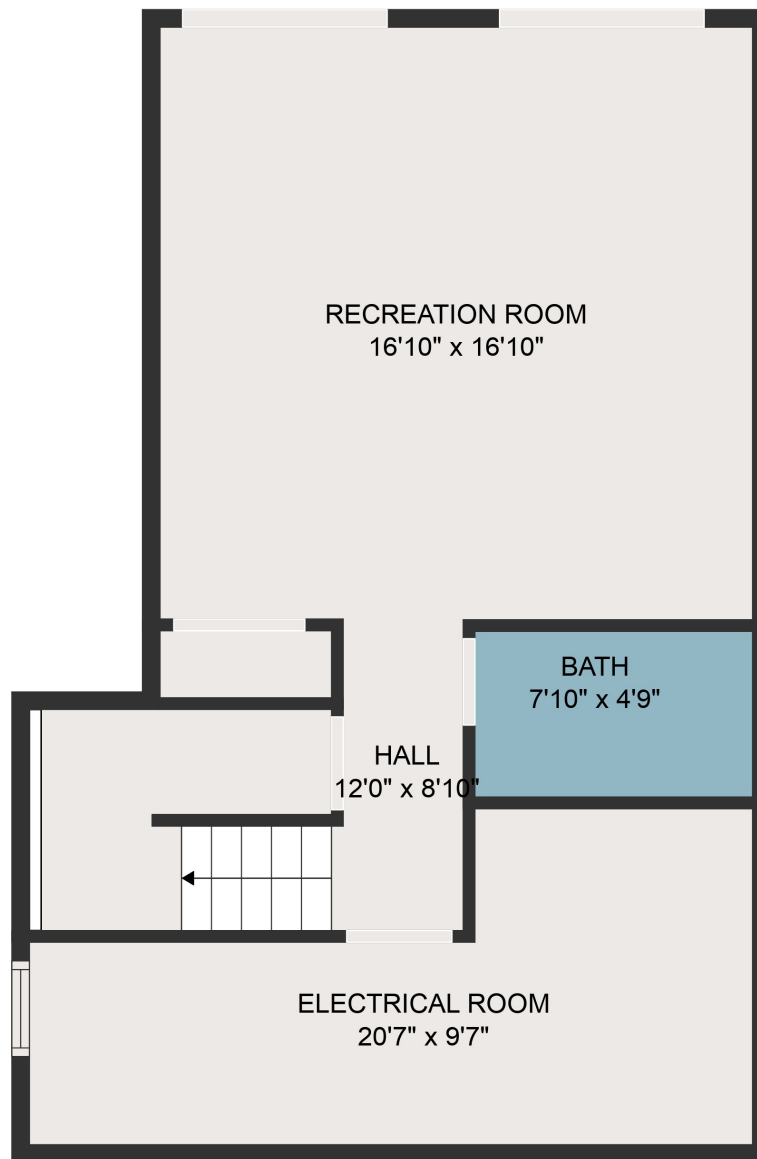

FLOOR 1

FLOOR 2

FLOOR 3

GROSS INTERNAL AREA
 Below Ground: 425 sq. ft, FLOOR 2: 683 sq. ft, FLOOR 3: 824 sq. ft
 EXCLUDED AREAS: ELECTRICAL ROOM: 148 sq. ft, STORAGE: 79 sq. ft, GARAGE: 274 sq. ft,
 FIREPLACE: 7 sq. ft, OPEN TO BELOW: 44 sq. ft
 TOTAL: 1932 sq. ft

FIREPLACE: 7 sq. ft, OPEN TO BELOW: 44 sq. ft

TOTAL: 1932 sq. ft

MEASUREMENTS ARE DEEMED HIGHLY RELIABLE BUT NOT GUARANTEED.

GROSS INTERNAL AREA

Below Ground: 425 sq. ft, FLOOR 2: 683 sq. ft, FLOOR 3: 824 sq. ft

EXCLUDED AREAS: ELECTRICAL ROOM: 148 sq. ft, STORAGE: 79 sq. ft, GARAGE: 274 sq. ft,

FIREPLACE: 7 sq. ft, OPEN TO BELOW: 44 sq. ft

TOTAL: 1932 sq. ft

MEASUREMENTS ARE DEEMED HIGHLY RELIABLE BUT NOT GUARANTEED.

GROSS INTERNAL AREA

Below Ground: 425 sq. ft, FLOOR 2: 683 sq. ft, FLOOR 3: 824 sq. ft

EXCLUDED AREAS: ELECTRICAL ROOM: 148 sq. ft, STORAGE: 79 sq. ft, GARAGE: 274 sq. ft,

FIREPLACE: 7 sq. ft, OPEN TO BELOW: 44 sq. ft