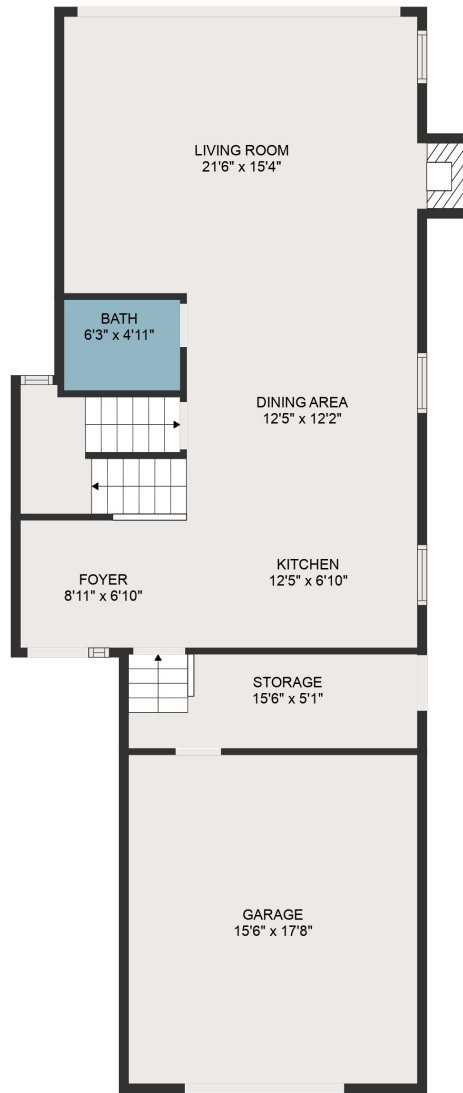

FLOOR 1

FLOOR 2

FLOOR 3

GROSS INTERNAL AREA
 Below Ground: 425 sq. ft, FLOOR 2: 683 sq. ft, FLOOR 3: 824 sq. ft
 EXCLUDED AREAS: ELECTRICAL ROOM: 148 sq. ft, STORAGE: 79 sq. ft, GARAGE: 274 sq. ft,
 FIREPLACE: 7 sq. ft, OPEN TO BELOW: 44 sq. ft
 TOTAL: 1932 sq. ft

MEASUREMENTS ARE DEEMED HIGHLY RELIABLE BUT NOT GUARANTEED.

GROSS INTERNAL AREA

Below Ground: 425 sq. ft, FLOOR 2: 683 sq. ft, FLOOR 3: 824 sq. ft

EXCLUDED AREAS: ELECTRICAL ROOM: 148 sq. ft, STORAGE: 79 sq. ft, GARAGE: 274 sq. ft,

FIREPLACE: 7 sq. ft, OPEN TO BELOW: 44 sq. ft

TOTAL: 1932 sq. ft

MEASUREMENTS ARE DEEMED HIGHLY RELIABLE BUT NOT GUARANTEED.

GROSS INTERNAL AREA

Below Ground: 425 sq. ft, FLOOR 2: 683 sq. ft, FLOOR 3: 824 sq. ft

GROSS INTERNAL AREA

Below Ground: 425 sq. ft, FLOOR 2: 683 sq. ft, FLOOR 3: 824 sq. ft

EXCLUDED AREAS: ELECTRICAL ROOM: 148 sq. ft, STORAGE: 79 sq. ft, GARAGE: 274 sq. ft,

FIREPLACE: 7 sq. ft, OPEN TO BELOW: 44 sq. ft