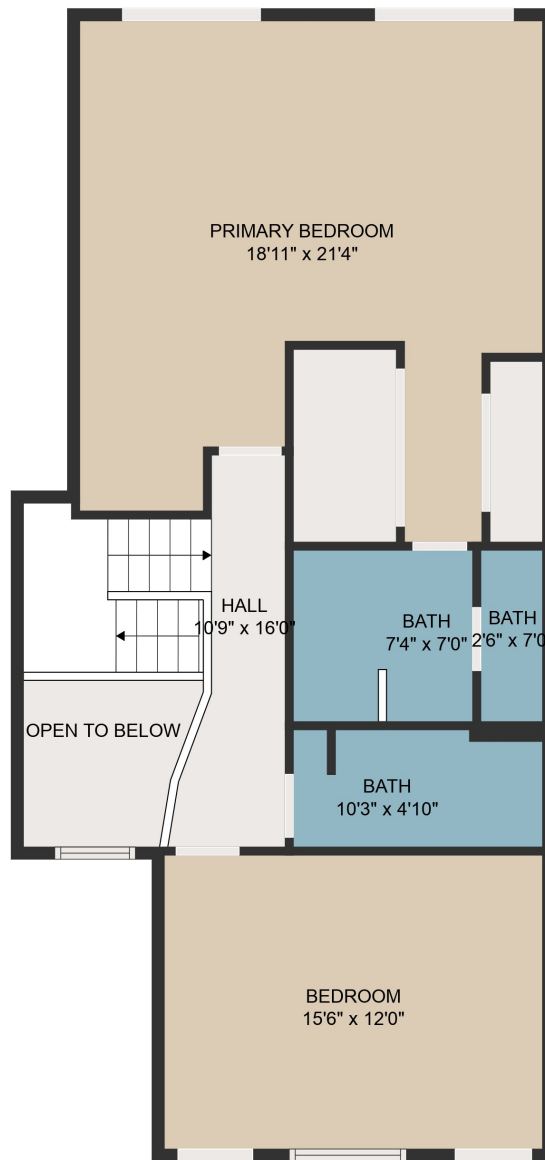

FLOOR 1

FLOOR 2

FLOOR 3

GROSS INTERNAL AREA
 Below Ground: 425 sq. ft, FLOOR 2: 683 sq. ft, FLOOR 3: 824 sq. ft
 EXCLUDED AREAS: ELECTRICAL ROOM: 148 sq. ft, STORAGE: 79 sq. ft, GARAGE: 274 sq. ft,
 FIREPLACE: 7 sq. ft, OPEN TO BELOW: 44 sq. ft
 TOTAL: 1932 sq. ft

MEASUREMENTS ARE DEEMED HIGHLY RELIABLE BUT NOT GUARANTEED.

GROSS INTERNAL AREA

Below Ground: 425 sq. ft, FLOOR 2: 683 sq. ft, FLOOR 3: 824 sq. ft

EXCLUDED AREAS: ELECTRICAL ROOM: 148 sq. ft, STORAGE: 79 sq. ft, GARAGE: 274 sq. ft,

FIREPLACE: 7 sq. ft, OPEN TO BELOW: 44 sq. ft

TOTAL: 1932 sq. ft

MEASUREMENTS ARE DEEMED HIGHLY RELIABLE BUT NOT GUARANTEED.

GROSS INTERNAL AREA

Below Ground: 425 sq. ft, FLOOR 2: 683 sq. ft, FLOOR 3: 824 sq. ft

GROSS INTERNAL AREA

Below Ground: 425 sq. ft, FLOOR 2: 683 sq. ft, FLOOR 3: 824 sq. ft

EXCLUDED AREAS: ELECTRICAL ROOM: 148 sq. ft, STORAGE: 79 sq. ft, GARAGE: 274 sq. ft,

FIREPLACE: 7 sq. ft, OPEN TO BELOW: 44 sq. ft