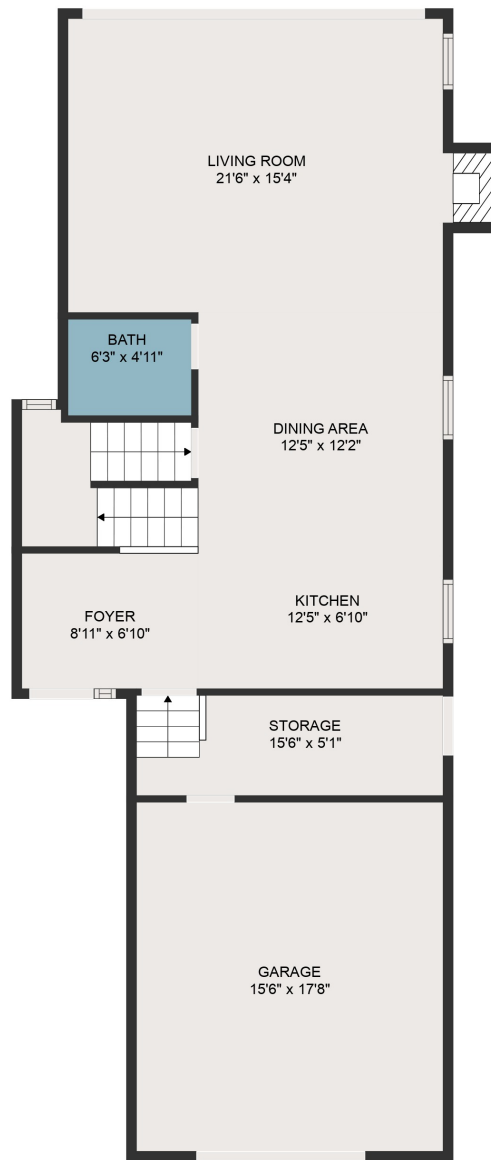

FLOOR 1

FLOOR 2

FLOOR 3

GROSS INTERNAL AREA
 Below Ground: 425 sq. ft, FLOOR 2: 683 sq. ft, FLOOR 3: 824 sq. ft
 EXCLUDED AREAS: ELECTRICAL ROOM: 148 sq. ft, STORAGE: 79 sq. ft, GARAGE: 274 sq. ft,
 FIREPLACE: 7 sq. ft, OPEN TO BELOW: 44 sq. ft
 TOTAL: 1932 sq. ft

MEASUREMENTS ARE DEEMED HIGHLY RELIABLE BUT NOT GUARANTEED.

GROSS INTERNAL AREA

Below Ground: 425 sq. ft, FLOOR 2: 683 sq. ft, FLOOR 3: 824 sq. ft

EXCLUDED AREAS: ELECTRICAL ROOM: 148 sq. ft, STORAGE: 79 sq. ft, GARAGE: 274 sq. ft,

FIREPLACE: 7 sq. ft, OPEN TO BELOW: 44 sq. ft

TOTAL: 1932 sq. ft

MEASUREMENTS ARE DEEMED HIGHLY RELIABLE BUT NOT GUARANTEED.

GROSS INTERNAL AREA

Below Ground: 425 sq. ft, FLOOR 2: 683 sq. ft, FLOOR 3: 824 sq. ft

EXCLUDED AREAS: ELECTRICAL ROOM: 148 sq. ft, STORAGE: 79 sq. ft, GARAGE: 274 sq. ft,

FIREPLACE: 7 sq. ft, OPEN TO BELOW: 44 sq. ft

TOTAL: 1932 sq. ft

MEASUREMENTS ARE DEEMED HIGHLY RELIABLE BUT NOT GUARANTEED.