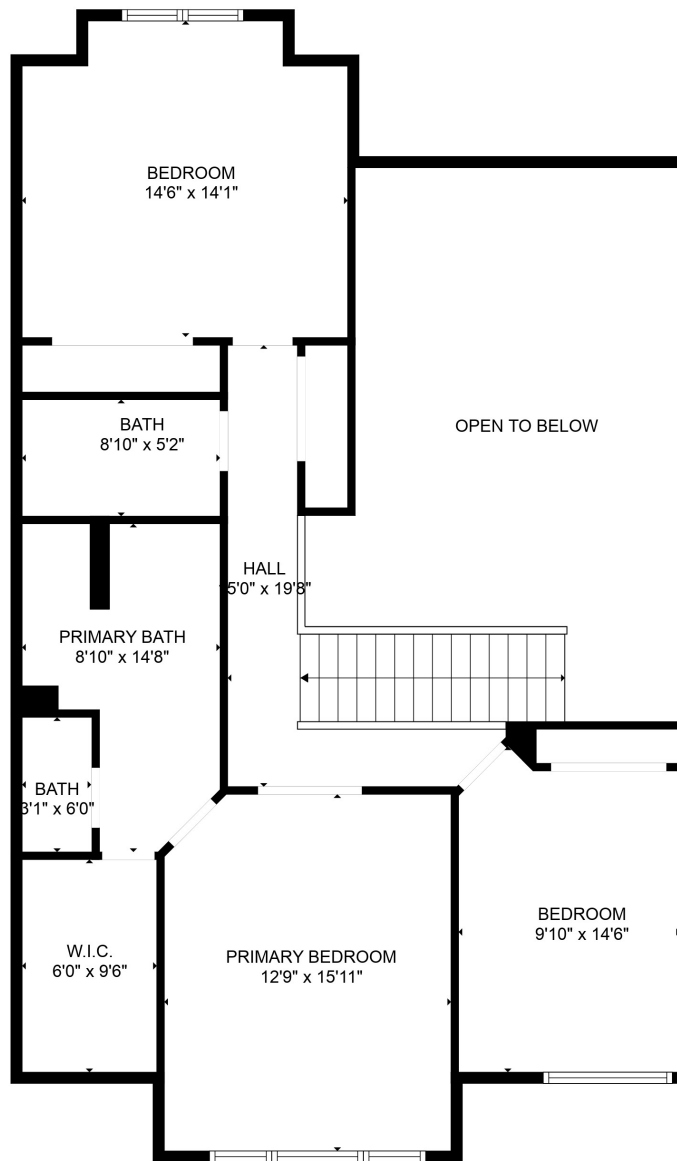

FLOOR 1

FLOOR 2

FLOOR 3

Total scanned area: 3580 sq. ft

SIZES AND DIMENSIONS ARE APPROXIMATE, ACTUAL MAY VARY.

Total scanned area: 3580 sq. ft

SIZES AND DIMENSIONS ARE APPROXIMATE, ACTUAL MAY VARY.

Total scanned area: 3580 sq. ft

SIZES AND DIMENSIONS ARE APPROXIMATE, ACTUAL MAY VARY.

Total scanned area: 3580 sq. ft

SIZES AND DIMENSIONS ARE APPROXIMATE, ACTUAL MAY VARY.