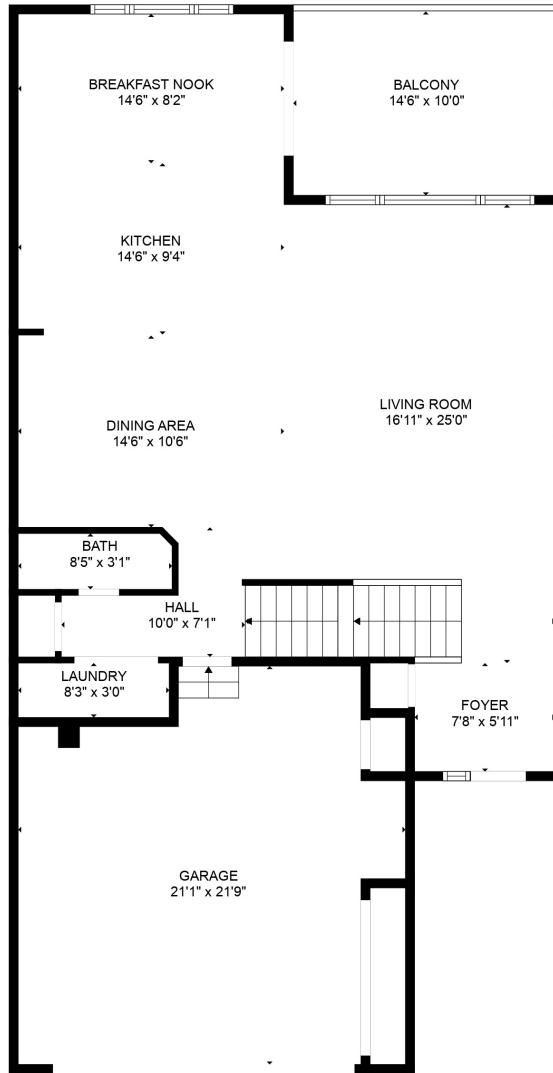

FLOOR 1

FLOOR 2

FLOOR 3

Total scanned area: 3580 sq. ft

SIZES AND DIMENSIONS ARE APPROXIMATE, ACTUAL MAY VARY.

Total scanned area: 3580 sq. ft

SIZES AND DIMENSIONS ARE APPROXIMATE, ACTUAL MAY VARY.

Total scanned area: 3580 sq. ft

SIZES AND DIMENSIONS ARE APPROXIMATE, ACTUAL MAY VARY.

Total scanned area: 3580 sq. ft

SIZES AND DIMENSIONS ARE APPROXIMATE, ACTUAL MAY VARY.