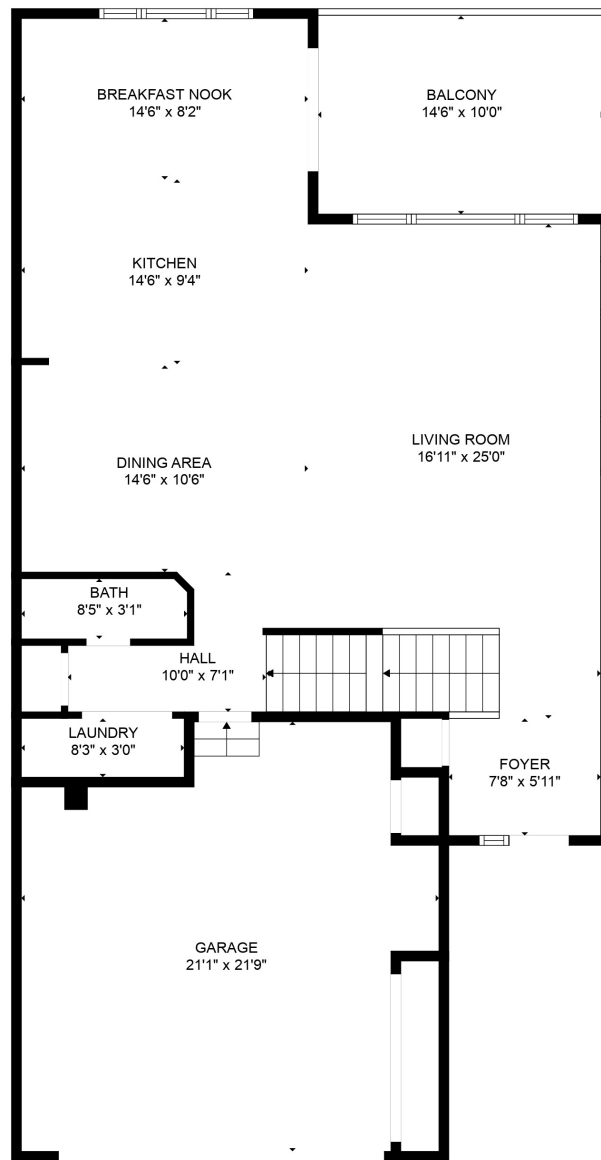

FLOOR 1

FLOOR 2

FLOOR 3

Total scanned area: 3580 sq. ft

SIZES AND DIMENSIONS ARE APPROXIMATE, ACTUAL MAY VARY.

Total scanned area: 3580 sq. ft

SIZES AND DIMENSIONS ARE APPROXIMATE, ACTUAL MAY VARY.

Total scanned area: 3580 sq. ft

SIZES AND DIMENSIONS ARE APPROXIMATE, ACTUAL MAY VARY.

Total scanned area: 3580 sq. ft

SIZES AND DIMENSIONS ARE APPROXIMATE, ACTUAL MAY VARY.