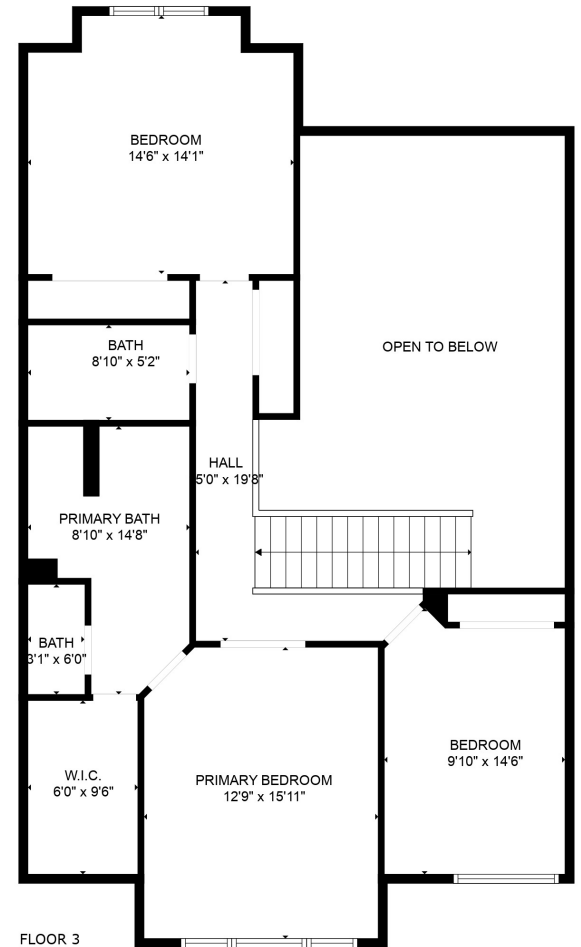

FLOOR 1

FLOOR 2

FLOOR 3

Total scanned area: 3580 sq. ft

SIZES AND DIMENSIONS ARE APPROXIMATE, ACTUAL MAY VARY.

Total scanned area: 3580 sq. ft

SIZES AND DIMENSIONS ARE APPROXIMATE, ACTUAL MAY VARY.

Total scanned area: 3580 sq. ft

SIZES AND DIMENSIONS ARE APPROXIMATE, ACTUAL MAY VARY.

Total scanned area: 3580 sq. ft

SIZES AND DIMENSIONS ARE APPROXIMATE, ACTUAL MAY VARY.