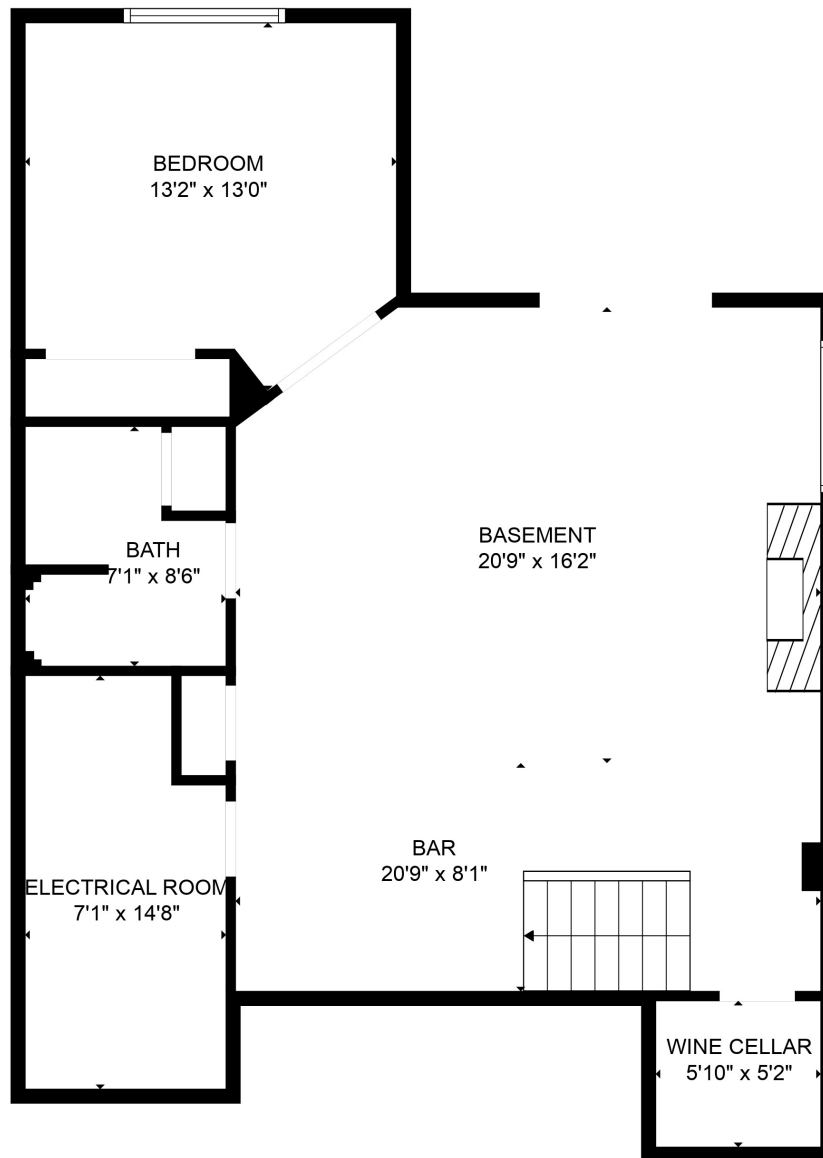

FLOOR 1

FLOOR 2

FLOOR 3

Total scanned area: 3580 sq. ft

SIZES AND DIMENSIONS ARE APPROXIMATE, ACTUAL MAY VARY.

Total scanned area: 3580 sq. ft

SIZES AND DIMENSIONS ARE APPROXIMATE, ACTUAL MAY VARY.

Total scanned area: 3580 sq. ft

SIZES AND DIMENSIONS ARE APPROXIMATE, ACTUAL MAY VARY.

Total scanned area: 3580 sq. ft

SIZES AND DIMENSIONS ARE APPROXIMATE, ACTUAL MAY VARY.