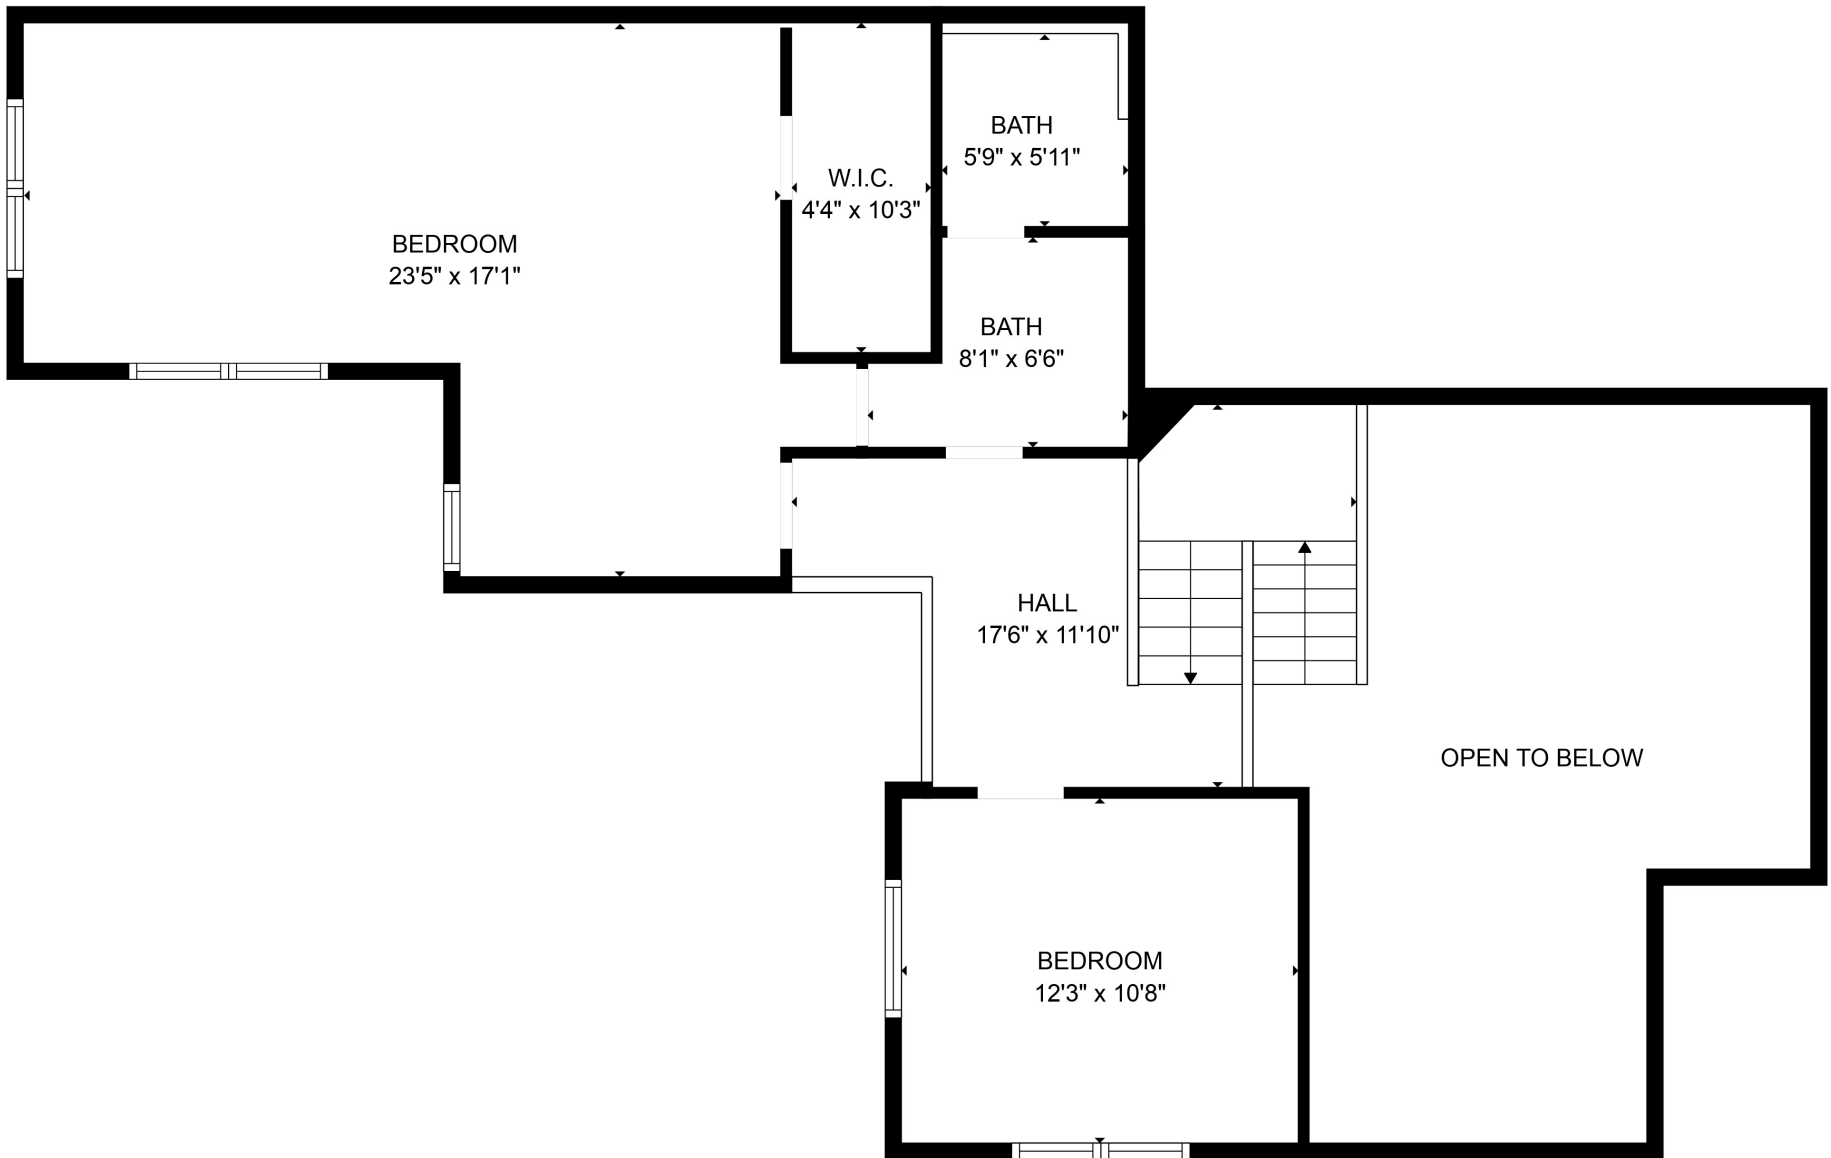

FLOOR 1

Total scanned area: 4065 sq. ft

SIZES AND DIMENSIONS ARE APPROXIMATE, ACTUAL MAY VARY.

Total scanned area: 4065 sq. ft

SIZES AND DIMENSIONS ARE APPROXIMATE, ACTUAL MAY VARY.

Total scanned area: 4065 sq. ft

SIZES AND DIMENSIONS ARE APPROXIMATE, ACTUAL MAY VARY.

BASEMENT  
43'10" x 34'8"

Total scanned area: 4065 sq. ft

SIZES AND DIMENSIONS ARE APPROXIMATE, ACTUAL MAY VARY.