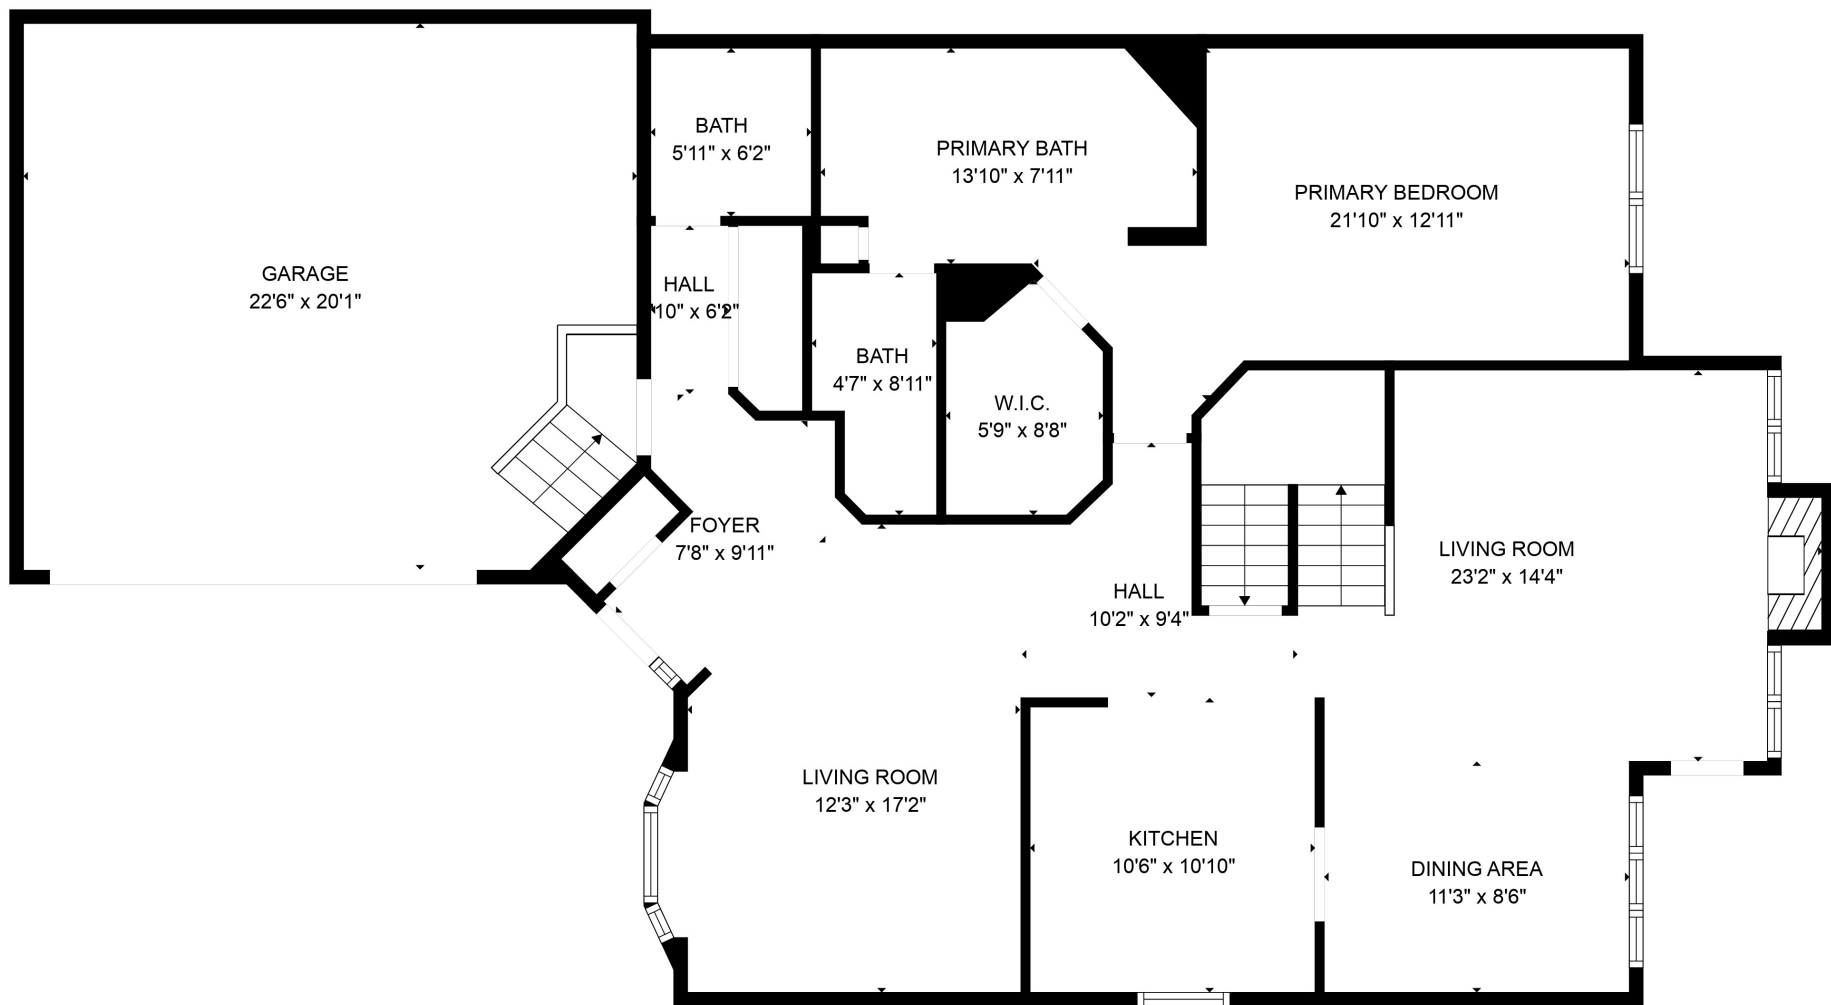

FLOOR 1

Total scanned area: 4065 sq. ft

SIZES AND DIMENSIONS ARE APPROXIMATE, ACTUAL MAY VARY.

Total scanned area: 4065 sq. ft

SIZES AND DIMENSIONS ARE APPROXIMATE, ACTUAL MAY VARY.

Total scanned area: 4065 sq. ft

SIZES AND DIMENSIONS ARE APPROXIMATE, ACTUAL MAY VARY.

BASEMENT  
43'10" x 34'8"

Total scanned area: 4065 sq. ft

SIZES AND DIMENSIONS ARE APPROXIMATE, ACTUAL MAY VARY.